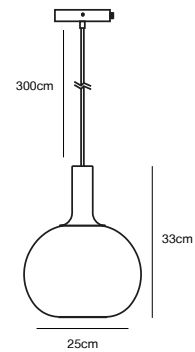

White 48973001
Metal/Opal glass