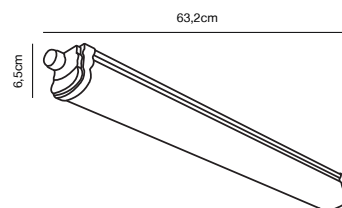

White 47716101
Plastic

OAKLAND 60 Single Batten Light Fitting

Masterbox Qty. 6
Size H: 6,3 cm, W: 6,3 cm, L: 63,2 cm
IP Class IP65, Class 2 (Double isolated)
Lightsource LED Module - 12W LED, 1250 Lumen, 4000 Kelvin,
25000 Hours, RA 80, Beamangle 125°, Cannot be dimmed

Features

Upgraded generation - lumen uplift
Parallel connection possible
Twist lock - Easy connect
Centred wiring - new higher brackets cable lead
IP65 - In and outdoor use
5 year LED guarantee

White 47726101
Plastic

OAKLAND 60 Double Batten Light Fitting

Masterbox Qty. 6
Size H: 6,5 cm, W: 8,3 cm, L: 63,2 cm
IP Class IP65, Class 2 (Double isolated)
Lightsource LED Module - 23W LED, 2400 Lumen, 4000 Kelvin,
25000 Hours, RA 80, Beamangle 125°, Cannot be dimmed

Features

Upgraded generation - lumen uplift
Parallel connection possible
Twist lock - Easy connect
Centred wiring - new higher brackets cable lead
IP65 - In and outdoor use
5 year LED guarantee