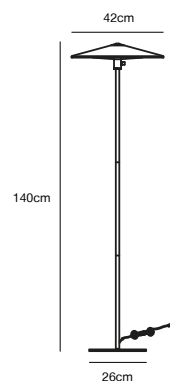

Features

- Scandinavian minimalistic design
- Moodmaker™ 3-step dimmable on socket switch
- Interchangeable decorative top in black & brass
- With acrylic diffuser
- 5 year LED guarantee