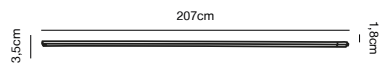

Matt white 2110589901
Metal/Plastic

Matt black 2110589903
Metal/Plastic

Link 1,8M Track Light

Masterbox Qty. 3
Size H: 1,8 cm, W: 3,5 cm, L: 180 cm,

Features
Adaptor included

White 79089901
Metal/Plastic

Black 79089903
Metal/Plastic

Link 2m Track Light

Masterbox Qty. 3
Size W: 3,5 cm, L: 207 cm, D: 2 cm,
IP Class IP20, Class 1 (Earth contact)
Lightsource Max. 690W

Features
Adaptor included