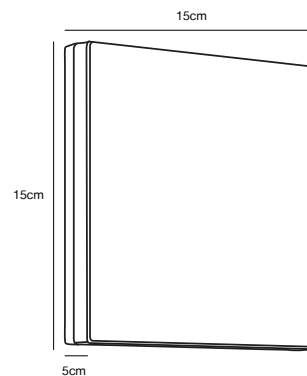

Black 46971003
Aluminium/Plastic

AKRON 17 Wall light

Masterbox Qty. 3
Size H: 10,7 cm, W: 17,5 cm, D: 5,2 cm, Base: 14,5 x 5,5 cm
IP Class IP54, Class 1 (Earth contact)
Lightsource LED Module - 2x6W
LED, 460 Lumen, 3000 Kelvin, 20000 Hours, RA 80,
Beamangle 120°

Features
5 year LED guarantee

ARTEGO Square Wall light

Masterbox Qty. 3
Size H: 15 cm, W: 15 cm, D: 5 cm
IP Class IP54, Class 1 (Earth contact)
Lightsource LED Module - 8W LED, 484 Lumen, 3000 Kelvin, 20000 Hours,
RA 81, Beamangle 120°

Features
5 year LED guarantee
Build-in parallel connection