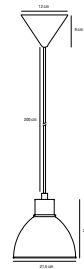

NEW Matt black 2213633003
Metal

POP 3-Spot Pendant by Sebastian Holmbäck

Masterbox Qty. 2
Size H: 20 cm, W: 100 cm, L: 100 cm, Shade Ø: 21,5 cm
IP Class IP20, Class 2 (Double isolated)
Cable Black 200 cm, non replaceable
Canopy Color: Black, Material: Plastic. Dimension: 2,7 cm
Lightsource E27 - not included
Can be dimmed by choosing a dimmable bulb

Features
Contemporary and simple style
Matt surface with brass details