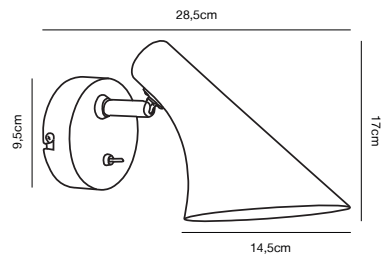

Features

Contemporary and simple style
 Suitable for the office, living room, and bedroom

Black 2010863001
Metal/Opal glass

VERONA Pendant

- Masterbox** Qty. 3
Size H: 18,8 cm, W: 40 cm, L: 40 cm, Shade Ø: 40 cm
IP Class IP20, Class 2 (Double isolated)
Cable Textile cable: Black 200 cm, non replaceable
Canopy Color: Black, Material: Plastic. Dimension: 12,2 cm
Lightsources E27 - not included
 Can be dimmed by choosing a dimmable bulb