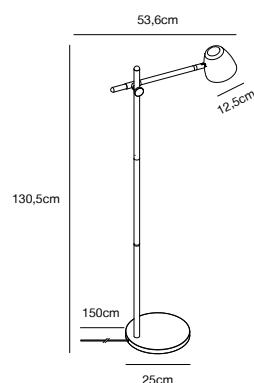

Features
Soft natural design
Elegant mix of wood and metal
Adjustable lamp head for a directional light

Black 2112654003
Wood/Metal

THEO Floor lamp by Says Who

Masterbox	Qty. 2
Size	H: 130,5 cm, W: 25 cm, L: 53,6 cm, Shade Ø: 12,5 cm, Tube Ø: 2,2 cm, Base Ø: 25 cm, Tilt angle: 90°
IP Class	IP20, Class 2 (Double isolated)
Cable	Textile cable: Black 150 cm, non replaceable. Switch on the cable
Lightsource	GU10 - not included Can not be dimmed

Features

Soft natural design
Elegant mix of wood and metal
Adjustable lamp head for a directional light

Black 2112631003
Wood/Metal

THEO Wall light by Says Who

Masterbox	Qty. 3
Size	H: 13 cm, W: 13 cm, L: 20,7 cm, D: 20,7 cm, Shade Ø: 12,5 cm, Base Ø: 13 cm, Tilt angle: 90°
IP Class	IP20, Class 2 (Double isolated)
Cable	Textile cable: Black 150 cm, replaceable. Switch on the fixture
Lightsource	GU10 - not included Can not be dimmed