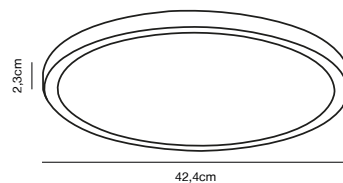

White 47156001
Plastic

Black 47156003
Plastic

OJA 29 IP20 4000K Step-Dim Ceiling light

Masterbox Qty. 3
Size H: 2,3 cm, Ø: 29,4 cm
IP Class IP20, Class 2 (Double isolated)
Lightsource LED Module - 14W, 1700 Lumen, 4000K Kelvin,
25000 Hours, Has built-in dimmable light source with
Moodmaker™ functionality

Features

3-step Moodmaker™ dimming by your regular wall switch
Ultra-thin design
Backlight effect
5 year LED guarantee

Moodmaker™ Step Dimming

Step 1
100%

Step 2
50%

Step 3
20%

White 47286001
Plastic

Black 47286003
Plastic

OJA 42 IP20 2700K Step-Dim Ceiling light

Masterbox Qty. 3
Size H: 2,3 cm, Ø: 42,4 cm,
IP Class IP20, Class 2 (Double isolated)
Lightsource LED Module - 22W LED, 2100 Lumen, 2700K Kelvin,
25000 Hours, RA 80, Beamangle 120°,
Has built-in dimmable light source with
Moodmaker™ functionality

Features

3-step Moodmaker™ dimming by your regular wall switch
Night light with backlight effect
Easy twist lock connection and easy installation
5 year LED guarantee

Moodmaker™ Step Dimming

Step 1
100%

Step 2
50%

Step 3
20%