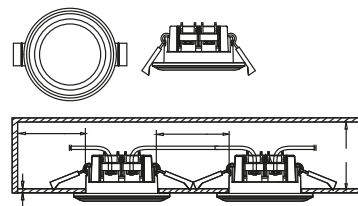

Features

3-Step Moodmaker™ dimmer both/inner/outer rings
Parallel connection possible
Connector block included
Memory & reset function
5 year LED guarantee

White 47530101
Plastic

Parallel connection

Build in height 5 cm