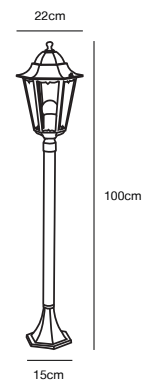

CARDIFF Down Wall light

Masterbox Qty. 3
Size H: 40 cm, W: 21 cm, D: 27 cm, Base: 12,5 x 20 cm
IP Class IP44, Class 1 (Earth contact)
Lightsource E27 - Not included

Features
Romantic design

CARDIFF Garden light

Masterbox Qty. 3
Size H: 100 cm, W: 21 cm, Shade Ø: 22 cm, Tube Ø: 4 cm, Base Ø: 15 cm
IP Class IP44, Class 1 (Earth contact)
Lightsource E27 - Not included

Features
Romantic design
Build-in parallel connection