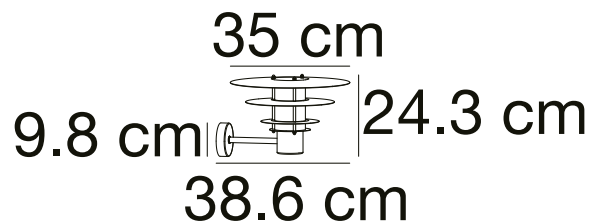

BASTIA 35 Wall light

Masterbox Qty. 2
Size H: 24,3 cm, D: 38,6 cm, Shade Ø: 35 cm, Base: 9.8 cm
IP Class IP54, Class 1 (Earth contact)
Lightsources E27 - Not included

Features
Parallel connection possible
Only one visible screw