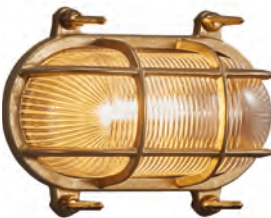

Brass 49031035*
Brass/Glass