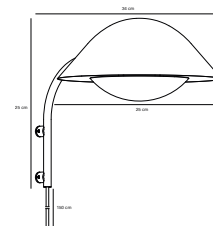

NEW Black 2213124003
Metal

FREYA Floor lamp by Says Who

Masterbox Qty. 2
Size H: 153 cm, W: 38 cm, L: 38 cm, Shade Ø: 25 cm,
Tube Ø: 1,55 cm
IP Class IP20, Class 2 (Double isolated)
Cable Black 150 cm, non replaceable. Switch on the cable
Lightsource E14 - not included
Can not be dimmed

Features
Organically shaped floor lamp in Nordic design
Non-visible light source for an indirect light
Removeable lower shade for easy change of bulb

NEW Black 2213101003
Metal

FREYA Wall light by Says Who

Masterbox Qty. 3
Size H: 26 cm, W: 35 cm, L: 35 cm, Shade Ø: 25 cm,
Tube Ø: 1,15 cm
IP Class IP20, Class 2 (Double isolated)
Cable Black 150 cm, non replaceable. Switch on the cable
Lightsource E14 - not included
Can not be dimmed

Features
Organically shaped wall lamp in Nordic design
Non-visible light source for an indirect light
Removeable lower shade for easy change of bulb