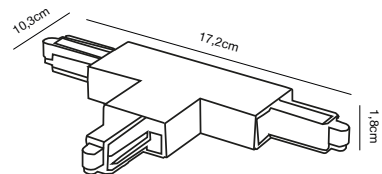

Link X-Connector Track Light

Masterbox Qty. 6
Size H: 1,8 cm, W: 17,2 cm, L: 17,2 cm,
IP Class IP20, Class 1 (Earth contact)
Lightsource Max. 660W

Features
Connector for rails, without power supply