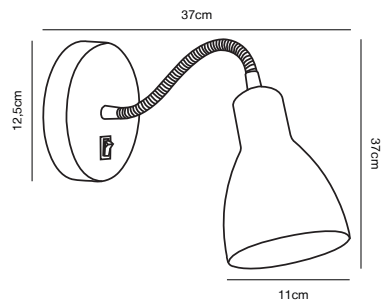

Features

Contemporary classic style
 Flexible arms for a directional light

White 72991001
Metal

Black 72991003
Metal

CYCLONE Wall light

- Masterbox** Qty. 6
Size H: 37 cm, W: 12,5 cm, D: 37 cm, Shade Ø: 11 cm,
 Tube Ø: 1,1 cm, Base: Ø 12,5 cm
IP Class IP20, Class 1 (Earth contact)
Cable Black/White. Switch on the fixture
Lightsource E14 - not included
 Can not be dimmed

- Features**
 Contemporary classic style
 Flexible arms for a directional light
 Supplied without cable

White 73072001
Metal

Black 73072003
Metal

CYCLONE Clamp lamp

- Masterbox** Qty. 3
Size H: 27 cm, Shade Ø: 11 cm
IP Class IP20, Class 2 (Double isolated)
Cable Black/White 200 cm, non replaceable. Switch on the cable
Lightsource E14 - not included
 Can not be dimmed

- Features**
 Contemporary classic style
 Clamp for fasten on shelf or other edge
 Flexible arms for a directional light

Beige 2112115001
Metal

FLEUR 15 Table lamp by Says Who

- Masterbox** Qty. 3
Size H: 49 cm, W: 20 cm, L: 38,4 cm, Shade Ø: 15,3 cm,
 Tube Ø: 1,25 cm, Base Ø: 20 cm, Tilt angle: 90°
IP Class IP20, Class 2 (Double isolated)
Cable White 150 cm, non replaceable. Switch on the fixture
Lightsource E14 - not included
 Can not be dimmed