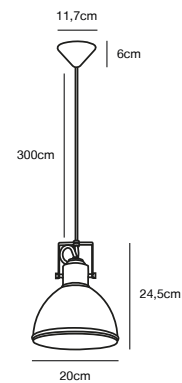

Black 46685003
Metal

ASLAK Table lamp

Masterbox Qty. 3
Size H: 48 cm, Shade Ø: 15 cm, Base Ø: 15 cm
IP Class IP20, Class 2 (Double isolated)
Cable Black 180 cm, non replaceable. Switch on the cable
Lightsource E27 - not included
Can not be dimmed

Features
Industrial style
Tilting and turning shade
Same color inside as outside