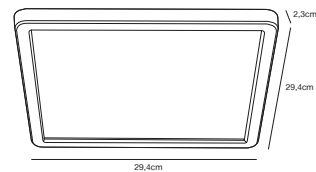

White 2015056101
Plastic

Brushed Nickel 2015056155
Plastic

OJA 29 Square IP20 3000/4000K Ceiling light

Masterbox Qty. 3
Size H: 2,3 cm, Ø: 29,4 cm
IP Class IP20, Class 2 (Double isolated)
Lightsource LED Module - 14,5W
LED, 1600 Lumen, 3000/4000 Kelvin, 30000 Hours, RA 80,
Beamangle 120°,
Has built-in dimmable light source
with Moodmaker™ functionality

Features

3-step Moodmaker™ (3000/4000 kelvin) by your regular wall switch
Night light with backlight effect
Easy twist lock connection and easy installation
5 year LED guarantee

Moodmaker™ Step Dimming

Step 1
4000K

Step 2
3000K

Step 3
20% 3000K

Black 2015066103
Plastic

Chrome 2015066133
Plastic

OJA 29 Square IP54 3000/4000K Ceiling light

Masterbox Qty. 3
Size H: 2,5 cm, Ø: 30 cm
IP Class IP54, Class 2 (Double isolated)
Lightsource LED Module - 14,5W LED, 1600 Lumen, 3000/4000 Kelvin, 30000 Hours,
RA 80, Beamangle 120°,
Has built-in dimmable light source with
Moodmaker™ functionality

Features

3-step Moodmaker™ (3000/4000 kelvin) by your regular wall switch
Night light with backlight effect
Easy twist lock connection and easy installation
5 year LED guarantee

Moodmaker™ Step Dimming

Step 1
4000K

Step 2
3000K

Step 3
20% 3000K