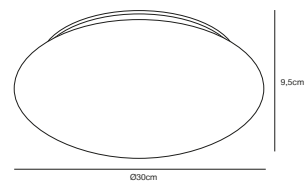

White 2015176101
Metal/Plastic

MONTONE 25 Ceiling light

Masterbox Qty. 3
Size H: 8 cm, Ø: 25 cm
IP Class IP44, Class 1 (Earth contact)
Lightsource LED Module - 8W LED, 800 Lumen, 2700 Kelvin,
20000 Hours, RA 80, Beamangle 120°, Cannot be dimmed

Features

DOB: Driver-on-Board LED technology
Suitable for humid areas (IP44)
5 year LED guarantee

White 2015196101
Metal/Plastic

MONTONE 30 Ceiling light

Masterbox Qty. 3
Size H: 9,5 cm, Ø: 30 cm
IP Class IP44, Class 1 (Earth contact)
Lightsource LED Module - 10W LED, 1000 Lumen, 2700 Kelvin,
20000 Hours, RA 80, Beamangle 120°, Cannot be dimmed

Features

DOB: Driver-on-Board LED technology
Suitable for humid areas (IP44)
5 year LED guarantee