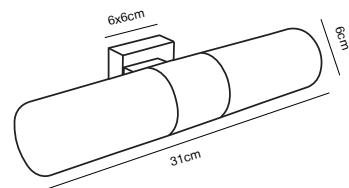

TANG Single Bathroom lighting

1. **Masterbox** Qty. 3
   Size H: 18,5 cm, W: 6 cm, D: 9,5 cm, Shade Ø: 6 cm
   IP Class IP44, Class 2 (Double isolated)
   Lightsource E14 - not included, Max. 40W,
   Can be dimmed by choosing a dimmable bulb

Features

Ideally suited for combination with Nordlux Smart
Manually blown frosted glass
5 year LED guarantee

Chrome 17141029
Glass/Metal

Brushed steel 17141032
Glass/Metal

TANG Double Bathroom lighting

1. **Masterbox** Qty. 3
   Size H: 6 cm, W: 31 cm, D: 9,5 cm, Shade Ø: 6 cm
   IP Class IP44, Class 2 (Double isolated)
   Lightsource E14 - not included, Max. 2X25W
   Can be dimmed by choosing a dimmable bulb

Features

Ideally suited for combination with Nordlux Smart
Manually blown frosted glass
Vertical/horizontal installation possible
5 year LED guarantee