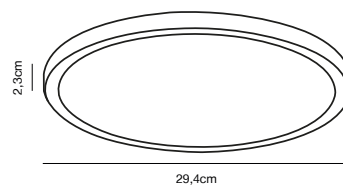

White 47956001
Plastic

OJA 29 IP20 4000K Ceiling light

Masterbox Qty. 3
Size H: 2,3 cm, Ø: 29,4 cm,
IP Class IP20, Class 2 (Double isolated)
Lightsource LED Module - 14,5W LED, 1700 Lumen, 4000 Kelvin,
25000 Hours, RA 80, Beamangle 120°, Cannot be dimmed

Features
3-step Moodmaker™ dimming by your regular wall switch
Ultra-thin design
Backlight effect
5 year LED guarantee

White 50036101
Plastic

OJA 29 IP54 2700K Ceiling light

Masterbox Qty. 3
Size H: 2,3 cm, Ø: 29,4 cm,
IP Class IP54, Class 2 (Double isolated)
Lightsource LED Module - 18W LED, 1600 Lumen, 2700 Kelvin,
25000 Hours, RA 80, Beamangle 120°, Cannot be dimmed

Features
Ultra-thin design
Backlight effect
Easy twist lock connection and easy installation
5 year LED guarantee