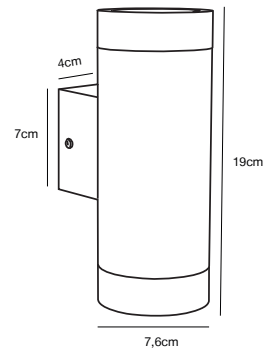

Black 21519103
Metal/Glass