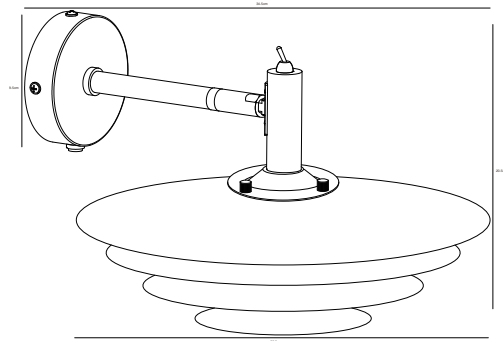

NEW White 2213471001
Metal

NEW Grey 2213471010
Metal

BRETAGNE Wall light by Kaare Bækgaard

Masterbox Qty. 3
Size H: 18 cm, Shade Ø: 30 cm, Tube Ø: 1,27 cm, Base Ø: 7,5 cm, Tilt angle: 90°
IP Class IP20, Class 2 (Double isolated)
Cable White/Black 150 cm, non replaceable. Switch on the base
Lightsource G9 - not included
Can not be dimmed

Features

Scandinavian clean and soft lines
Multiple layered shades create a soft, diffused light
White coloured inside for optimal light
On/off rocking switch on top

NEW White 2213333001
Metal

NEW Black 2213333003
Metal

NEW Grey 2213333010
Metal

NEW Yellow 2213333026
Metal

DIAL 25 Pendant by Says Who

Masterbox Qty. 3
Size H: 13,5 cm, W: 25 cm, L: 25 cm, Shade Ø: 25 cm
IP Class IP20, Class 2 (Double isolated)
Cable Grey/Yellow/White/Black 200 cm, non replaceable
Canopy Color: White, Material: Plastic. Dimension: 9 cm
Lightsource E27 - not included
Can be dimmed by choosing a dimmable bulb

Features

Nordic simplicity with clean lines
Decorative uplight effect creating a floating vibe
Updated look from the fifties and sixties