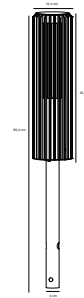

NEW Black 2118038003
Aluminium