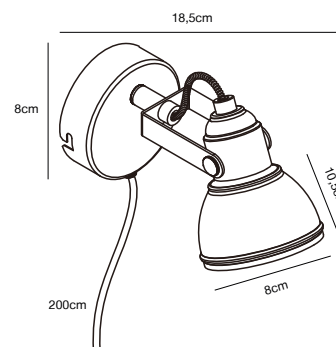

ASLAK Wall light

1. **Masterbox** Qty. 3
   Size H: 10,5 cm, D: 18,5 cm, Shade Ø: 8 cm, Base: Ø 8 cm
   IP Class IP20, Class 2 (Double isolated)
   Cable Black/White 200 cm, replaceable. Switch on the cable
   Lightsource GU10 - not included
   Can not be dimmed

1. **Features**
   Industrial style
   Tilting and turning shade
   Same color inside as outside