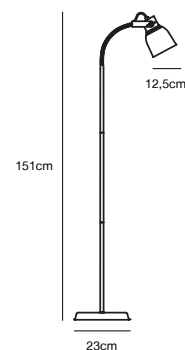

- Features**
Industrial style
Tilting and turning shade

Anthracite 48815003
Metal

ADRIAN 12 Table lamp

- Masterbox** Qty. 3
Size H: 46,5 cm, W: 29,5 cm, L: 29,5 cm, Shade Ø: 12,5 cm,
 Tube Ø: 43 cm, Base Ø: 16,5 cm, Tilt angle: 120°
IP Class IP20, Class 2 (Double isolated)
Cable Textile cable: Black/White 150 cm, non replaceable. Switch on
 the base
Lightsource E27 - not included
 Can not be dimmed

- Features**
 Industrial style
 Tilting and turning shade

Anthracite 48824003
Metal

ADRIAN Floor lamp

- Masterbox** Qty. 2
Size H: 143 cm, W: 38 cm, L: 38 cm, Shade Ø: 12,5 cm,
 Tube Ø: 114 cm, Base Ø: 23 cm, Tilt angle: 45°
IP Class IP20, Class 2 (Double isolated)
Cable Textile cable: Black/White 180 cm, non replaceable. Switch on
 the base
Lightsource E27 - not included
 Can not be dimmed

- Features**
 Industrial style
 Flexible arm to direct light where needed

Anthracite 48801003
Metal

ADRIAN Wall light

- Masterbox** Qty. 3
Size H: 20,2 cm, W: 20 cm, L: 20 cm, D: 17 cm, Shade Ø: 12,5 cm, Base: Ø 10 cm, Tilt angle: 120°
IP Class IP20, Class 2 (Double isolated)
Cable Textile cable: Black/White 150 cm, replaceable. Switch on the base
Lightsource E27 - not included
 Can not be dimmed