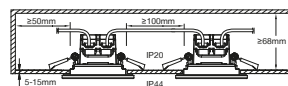

Features

- 3-Step Moodmaker™ dimmer 100%-50% + outer ring
- IP44 protected for water splashing in all directions
- Flexible cut-out size from 73 mm to 83 mm (adaptor)
- Built-in connector block, memory and reset function
- Easy screwless push-in connections (no tooling)
- Parallel connection up to 15 pcs.