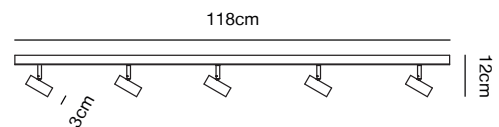

OMARI 5-Spot Spot light

- **Masterbox** Qty. 2
- **Size** H: 12 cm, W: 118 cm, L: 118 cm, Shade Ø: 37,5 cm, Tilt angle: 90°
- **IP Class** IP20, Class 2 (Double isolated)
- **Canopy** Color: White/Black, Material: Metal. Dimension: 118 x 2,6 cm
- **Lightsource** LED Module - 5X3,2W
  LED, 560W, 320 Lumen, 2700 Kelvin, 25000 Hours, RA 80,
  Beamangle 41°
  Has built-in dimmable light source with Moodmaker™ functionality

- **Features**
- Minimalist and streamlined design
- Adjustable lamp head for a directional light
- Moodmaker™ 3-step dimmable on wall switch
- 5 year LED guarantee