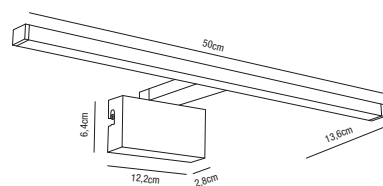

Chrome 62329933
Metal/Glass

Black 62329903
Metal/Glass

MARINA Bathroom lighting by KB

Masterbox Qty. 3
Size H: 15 cm, W: 8,6 cm, D: 14 cm, Shade Ø: 5,5 cm
IP Class IP44, Class 2 (Double isolated)
Lightsource G9 - not included, Max. 40W,
Can be dimmed by choosing a dimmable bulb

Features
Manually blown sandblasted glass

MARLEE Bathroom lighting

Masterbox Qty. 3
Size H: 3,8 cm, W: 13,6 cm, L: 50 cm,
IP Class IP44, Class 2 (Double isolated)
Lightsource LED Module, 800 Lumen, 3000 Kelvin, 25000 Hours,
RA 90, Beamangle 120°, No, cannot be dimmed

Features
Incl. three different installation possibilities
Can be mounted on a wall, on a mirror or on a cabinet
IP44 protected for water splashing in all directions
RA90 natural light and 800 lumen
5 year LED guarantee