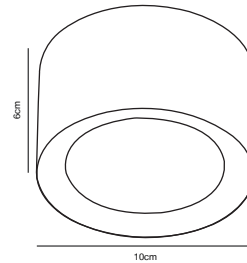

White 2110670101
Metal/Plastic