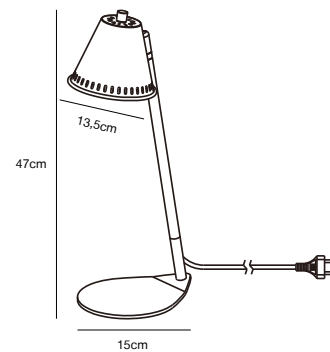

Black 2010381003
Metal

PINE Wall light by Kaare Bækgaard

1. **Masterbox** Qty. 6
   Size H: 13,5 cm, W: 19,5 cm, L: 13,5 cm, Shade Ø: 13,5 cm, Tilt angle: 90°
   IP Class IP20, Class 2 (Double isolated)
   Cable Black 150 cm, replaceable. Switch on the fixture
   Lightsource GU10 - not included
   Can not be dimmed

Features

- Soft industrial design
- Beautiful light effect with holes in the shade
- Elegant mix of matt metal and brass details
- On/off Switch in brass on the top of the shade