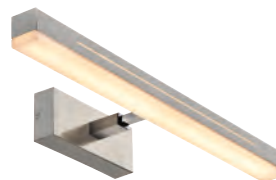

Brushed Nickel 2015411055
Aluminium/Plastic

OTIS 60 Wall light

Masterbox Qty. 3
Size H: 7,5 cm, W: 14,6 cm, L: 60 cm, D: 7,5 cm,
IP Class IP44, Class 2 (Double isolated)
Lightsource LED Module - 17W
LED, 1650 Lumen, 3000 Kelvin, 25000 Hours, RA 90, Yes,
has built-in dimmable light source with Moodmaker™
functionality

Features

2-step Moodmaker™ by wall switch: 100%-night light
Night Light Function 35lm memory
Cabinet bracket included
Adjustable - rotating reflector/telescopic depth
Vertical/horizontal installation possible
5 year LED guarantee