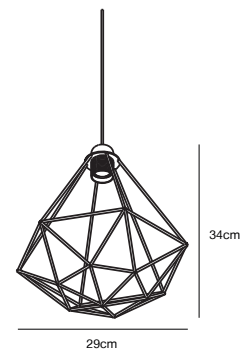

CHINO 40 Pendant

Masterbox	Qty. 3
Size	H: 34 cm, Shade Ø: 40 cm
IP Class	IP20, Class 2 (Double isolated)
Cable	Black 250 cm, non replaceable
Canopy	Color: Black, Material: Plastic. Dimension: 11,8 cm
Lightsource	E27 - not included Can be dimmed by choosing a dimmable bulb

Features

Nature style
Wooden structure creates beautiful shadow play
Create your own design expression with a decorative bulb
Experience the wooden structure of the beautiful poplar veneer
Knock-down packing for easy self-assembly

TEES Pendant

Masterbox	Qty. 3
Size	H: 34 cm, Shade Ø: 29 cm
IP Class	IP20, Class 2 (Double isolated)
Cable	Textile cable: Black 250 cm, non replaceable
Canopy	Color: Black, Material: Plastic. Dimension: 11,8 cm
Lightsource	E27 - not included Can be dimmed by choosing a dimmable bulb

Features

Industrial style
Metal grid creating beautiful shadow play
Create your own design expression with a decorative bulb