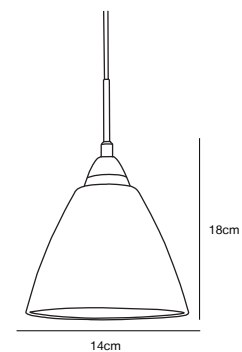

TRIBECA 38 Pendant by Bønnelycke MDD

Masterbox	Qty. 3
Size	Shade Ø: 38 cm
IP Class	IP20, Class 2 (Double isolated)
Cable	Black 300 cm, non replaceable
Canopy	Color: Black, Material: Plastic. Dimension: 11,7 cm
Lightsource	E27 - not included Can be dimmed by choosing a dimmable bulb

Features

Nature style

Wooden structure creates beautiful shadow play

Create your own design expression with a decorative bulb

Experience the wooden structure of the beautiful poplar veneer

READ 14 Pendant by Kaare Bækgaard

Masterbox	Qty. 3
Size	H: 18 cm, Shade Ø: 14 cm
IP Class	IP20, Class 2 (Double isolated)
Cable	White 180 cm, non replaceable
Canopy	Color: Chrome, Material: Metal. Dimension: 9 cm
Lightsource	E14 - not included Can be dimmed by choosing a dimmable bulb

Features

Soft classic design

Glossy white glass shade