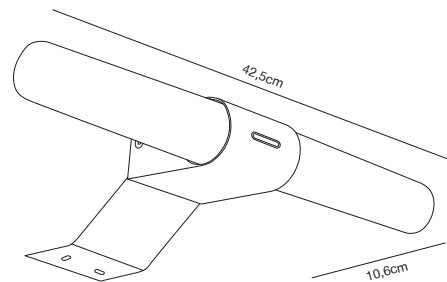

HELVA Double Basic Wall light

- **Masterbox** Qty. 3
- **Size** H: 10,6 cm, W: 5,7 cm, L: 42,5 cm, D: 10,5 cm,
- **IP Class** IP44, Class 2 (Double isolated)
- **Lightsource** LED Module - 9W LED, 900 Lumen, 3000 Kelvin, 25000 Hours, RA 90, Cannot be dimmed

- **Features**
- Cabinet bracket included
- Vertical/horizontal installation possible
- 5 year LED guarantee