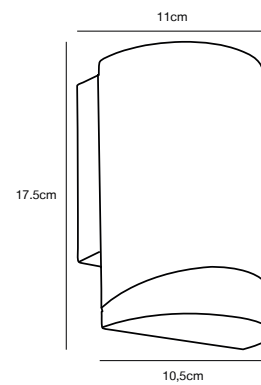

Black 45481003
Aluminium/Plastic

ARN Double Wall light

Masterbox Qty. 3
Size H: 22,5 cm, W: 10,5 cm, D: 11 cm, Base: 9 x 12 cm
IP Class IP44, Class 1 (Earth contact)
Lightsource GU10 - Not included

Features
Build-in parallel connection