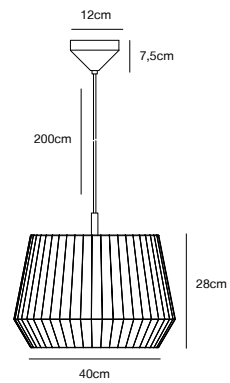

White 2112373001
Textile/Metal