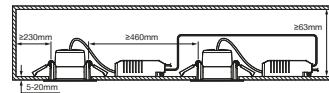

Parallel connection

Build in height 5,2 cm

Cutout Ø 7,2 cm

STAKE Downlight

- **Masterbox** Qty. 3
- **Size** H: 5,3 cm, Ø: 8,8 cm
- **IP Class** IP20, Class 2 (Double isolated)
- **Lightsources** LED Module - 6,1W LED, 450 Lumen, 2700 Kelvin, 20000 Hours, RA 80, Beamangle 36°, Has built-in dimmable light source for wall dimmer

Features

- Anti-glare, eye friendly design
- Parallel connection possible (up to 15 downlighters)
- External connector block/driver included
- Stepless dimmable (external dimmer)
- Easy screwless push-in connections (no tooling)
- 5 year LED guarantee

Parallel connection

Cutout Ø 5,5 cm

White 49570101
Plastic/Metal

Nickel 49570155
Plastic/Metal

Moodmaker™ Step Dimming

Step 1
2700K

Step 2
4000K

TIAKI Downlight

- **Masterbox** Qty. 3
- **Size** H: 4,5 cm, Ø: 8,5 cm
- **IP Class** IP65, Class 2 (Double isolated)
- **Lightsources** LED Module - 8,6W, 345 Lumen, 2700/4000 Kelvin, 20000 Hours, RA 80, Beamangle 100°, Has built-in dimmable light source with Moodmaker™ functionality

Features

- 2-step Moodmaker™ 2700K345lm/4000K600lm-switch
- Ideally suited for bathroom zone 1-2 (IP65)
- Parallel connection possible
- Memory & reset function
- Connector block included
- 5 year LED guarantee