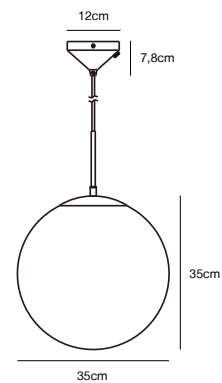

GRANT 25 Pendant

Masterbox	Qty. 3
Size	H: 40 cm, W: 25 cm, L: 25 cm, Shade Ø: 25 cm
IP Class	IP20, Class 2 (Double isolated)
Cable	White 200 cm, non replaceable
Canopy	Color: Brass, Material: Metal. Dimension: 12 cm
Lightsource	E27 - not included Can be dimmed by choosing a dimmable bulb

Features

Glamorous modern style
Decorative brass canopy
Provides a soft, diffused light
Matt white opal mouth blown glass

GRANT 35 Pendant

Masterbox	Qty. 2
Size	W: 35 cm, L: 35 cm, Shade Ø: 35 cm
IP Class	IP20, Class 2 (Double isolated)
Cable	White 200 cm, non replaceable
Canopy	Color: Brass, Material: Metal. Dimension: 12 cm
Lightsource	E27 - not included Can be dimmed by choosing a dimmable bulb

Features

Glamorous modern style
Decorative brass canopy
Provides a soft, diffused light
Matt white opal mouth blown glass