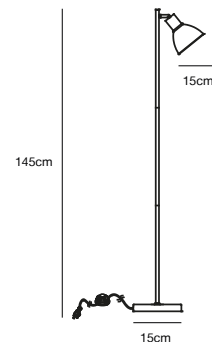

POP Rough Table lamp by Sebastian Holmbäck

- **Masterbox** Qty. 3
- **Size** H: 47 cm, Shade Ø: 15 cm, Base Ø: 23 cm, Tilt angle: 30°
- **IP Class** IP20, Class 2 (Double isolated)
- **Cable** White/Black 150 cm, non replaceable. Switch on the cable
- **Lightsource** E27 - not included
  Can not be dimmed

Features

- Contemporary and simple style
- Brass joint connecting shade and base
- Rough matte surface with brass details

POP Rough Floor lamp by Sebastian Holmbäck

- **Masterbox** Qty. 2
- **Size** H: 145 cm, Shade Ø: 15 cm, Base Ø: 15 cm, Tilt angle: 30°
- **IP Class** IP20, Class 2 (Double isolated)
- **Cable** White/Black 150 cm, non replaceable. Switch on the cable
- **Lightsource** E27 - not included
  Can not be dimmed

Features

- Contemporary and simple style
- Brass joint connecting shade and base
- Rough matte surface with brass details