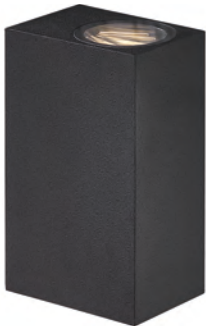

Black 2019071003
Aluminium