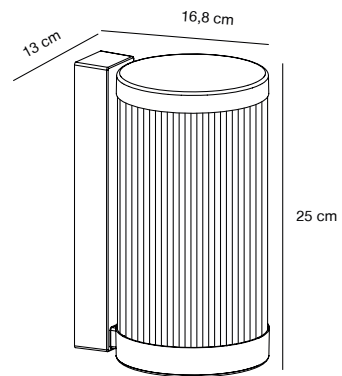

COUPAR Garden light by Says Who

Masterbox Qty. 3
Size H: 80 cm, W: 14,5 cm, L: 14,5 cm, Shade Ø: 13 cm,
Tube Ø: 5 cm, Base Ø: 14,5 cm
IP Class IP54, Class 1 (Earth contact)
Lightsource E27 - Not included

Features
Durable, powder coated metal
Ripped diffuser creates a pleasant light
Parallel connection possible