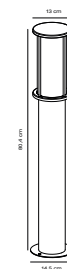

- Masterbox** Qty. 3
Size H: 79,9 cm, W: 14,5 cm, L: 14,5 cm, Shade Ø: 9,9 cm, Tube Ø: 8,9 cm, Base Ø: 14,5 cm
IP Class IP54, Class 1 (Earth contact)
Lightsource E27 - Not included

Features

Durable materials well-suited for harsh weather
 Ripped diffuser creates a pleasant light