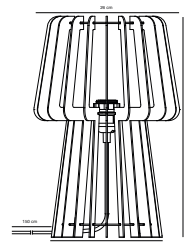

BERONI 45 Pendant by Says Who

- **Masterbox** Qty. 2
- **Size** H: 43 cm, W: 45 cm, L: 45 cm, Shade Ø: 45 cm
- **IP Class** IP20, Class 2 (Double isolated)
- **Cable** Textile cable: Black 200 cm, non replaceable
- **Canopy** Color: Black, Material: Plastic. Dimension: 8,7 cm
- **Lightsource** E27 - not included
  Can be dimmed by choosing a dimmable bulb

Features

Minimalistic, yet industrial expression
Create your own design expression with a decorative bulb
Elegant finish connecting shade to socket

GROA Table lamp

- **Masterbox** Qty. 3
- **Size** H: 40 cm, W: 26 cm, L: 26 cm, Shade Ø: 26 cm, Base Ø: 19 cm
- **IP Class** IP20, Class 2 (Double isolated)
- **Cable** Black 150 cm, non replaceable. Switch on the cable
- **Lightsource** E27 - not included
  Can not be dimmed

Features

Natural and soft design bringing nature inside
Wooden structure creates beautiful light and shadow play
Create your own design expression with a decorative bulb
Knock-down packing for easy self-assembly