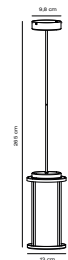

*15 year guarantee on corrosion

NEW Galvanized 2218295031*
Galvanized steel

NEW Brass 2218295035*
Brass

LINTON Table lamp by Says Who

Masterbox Qty. 3
Size H: 32,5 cm, W: 13 cm, L: 13 cm, Shade Ø: 9,9 cm, Tube Ø: 6 cm,
Base Ø: 9,9 cm
IP Class IP54, Class 1 (Earth contact)
Cable Black 250 cm, non replaceable. Switch on the cable
Lightsource E27 - Not included

Features
Durable materials well-suited for harsh weather
Ripped diffuser creates a pleasant light