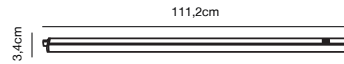

White 2111056101
Plastic

RENTON 150 4000K Batten Light Fitting

Masterbox Qty. 6
Size W: 2,4 cm, L: 151,2 cm, D: 3,4 cm,
IP Class IP20, Class 2 (Double isolated)
Cable On the fixture
Lightsource LED Module, 4000 Kelvin, 25000 Hours, RA 80,
Beamangle 130°, Cannot be dimmed

Features

Parallel connection possible
Ideally suited for under cabinet lighting
Connection cable included
Switch on body
Extendable by connecting multiple rails
5 year LED guarantee