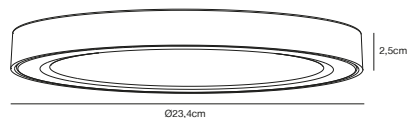

Moodmaker™ Step Dimming

Step 1
4000K

Step 2
3000K

Step 3
20% 3000K

Build in height
4,5 cm

Cutout Ø
15 cm

White 2110736101
Plastic

Moodmaker™ Step Dimming