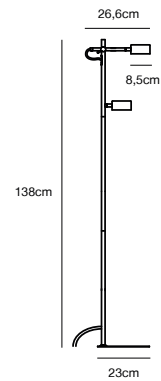

Features

- Scandinavian minimalistic design
- Moodmaker™ 3-step dimmable with memory function
- 350 lumen per lamp head
- Adjustable joint and flexible lamp head for a directional light
- 5 year LED guarantee

Black 2010821003
Metal