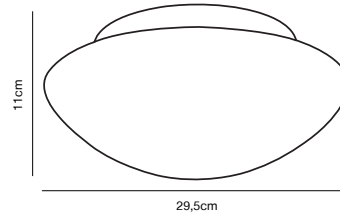

White 2210216001
Plastic

VIC 22 3000K Ceiling light

Masterbox Qty. 3
Size H: 4 cm, Ø: 22 cm
IP Class IP40, Class 2 (Double isolated)
Cable Plastic white 15 cm, non replaceable
Lightsource LED Module - 18W, 1600 Lumen, 3000K Kelvin,
Cannot be dimmed

Features

Integrated LED with high lumen output
Easy installation