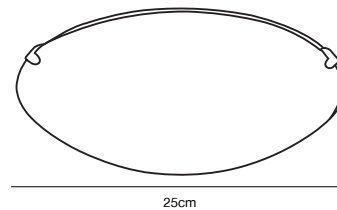

White 25416001
Metal/Glass

Brushed steel 25416032
Metal/Glass

Spinner Ceiling light

1. **Masterbox** Qty. 3
   Size H: 7 cm, Ø: 28 cm,
   IP Class IP20, Class 1 (Earth contact)
   Lightsource E27 - not included, Max. 60W
   Can be dimmed by choosing a dimmable bulb

Features
Ideally suited for combination with Nordlux Smart

White 25326001
Glass/Metal

STANDARD Ceiling light

1. **Masterbox** Qty. 3
   Size H: 7,5 cm, Ø: 25 cm,
   IP Class IP20, Class 1 (Earth contact)
   Lightsource E27 - not included, Max. 60W,
   Can be dimmed by choosing a dimmable bulb

Features
Ideally suited for combination with Nordlux Smart