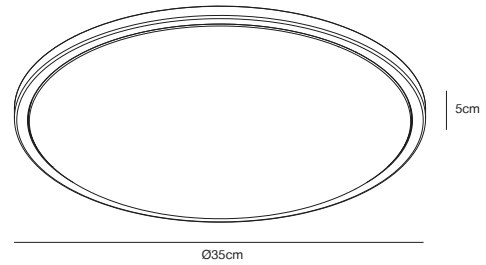

Chrome 2015376101
Plastic/Aluminium

THEROS Ceiling light

Masterbox Qty. 3
Size H: 5 cm, Ø: 35 cm
IP Class IP44, Class 2 (Double isolated)
Lightsource LED Module - 17W LED, 1650 Lumen, 3000/4000 Kelvin, 25000 Hours, RA 90, Has built-in dimmable light source with Moodmaker™ functionality

Features
3-Step Moodmaker™ 3000K/4000K+night light by switch
Back Night Light Function 100lm memory
Easy Twist installation
5 year LED guarantee

Moodmaker™ Step Dimming

White 25576000
Glass/Metal