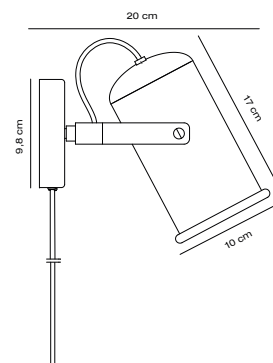

NEW Galvanized 2213043031
Metal

Porter 40 Pendant by Says Who

Masterbox Qty. 2
Size H: 30 cm, W: 40 cm, L: 40 cm, Shade Ø: 40 cm
IP Class IP20, Class 2 (Double isolated)
Cable Black 200 cm, non replaceable
Canopy Color: Galvanized, Material: Metal. Dimension: 2 cm
Lightsource E27 - not included
Can be dimmed by choosing a dimmable bulb

Features

Rough and industrial galvanized expression
Decorative grid covering the opening
Galvanized inside

NEW Galvanized 2213051031
Metal

Porter Wall light by Says Who

Masterbox Qty. 3
Size H: 17 cm, W: 20 cm, L: 20 cm, Shade Ø: 9 cm, Tilt angle: 80°
IP Class IP20, Class 2 (Double isolated)
Cable Black 150 cm, replaceable. Switch on the cable
Canopy . Dimension: 2 cm
Lightsource E27 - not included
Can not be dimmed

Features

Rough and industrial galvanized expression
Adjustable lamp head for a directional light
Can both be used as wall lamp and spot
Galvanized inside