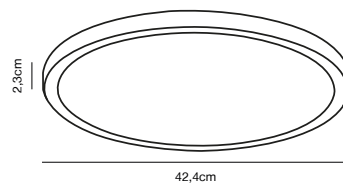

White 47266001
Plastic

OJA 42 IP20 2700K Ceiling light

Masterbox Qty. 3
Size H: 2,3 cm, Ø: 42,4 cm,
IP Class IP20, Class 2 (Double isolated)
Lightsources LED Module - 22W LED, 2100 Lumen, 2700 Kelvin,
25000 Hours, RA 80, Beamangle 120°, Cannot be dimmed

Features

Ultra-thin design
Backlight effect
Easy twist lock connection and easy installation
5 year LED guarantee

White 47966001
Plastic

OJA 42 IP20 4000K Ceiling light

Masterbox Qty. 3
Size H: 2,3 cm, Ø: 42,4 cm,
IP Class IP20, Class 2 (Double isolated)
Lightsources LED Module - 19W LED, 2200 Lumen, 2700 Kelvin,
25000 Hours, RA 80, Beamangle 120°, Cannot be dimmed

Features

3-step Moodmaker™ dimming on your regular wall switch
Ultra-thin design
Backlight effect
5 year LED guarantee