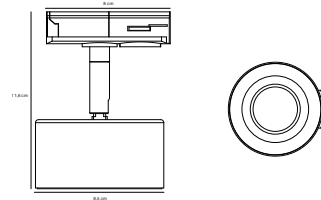

Clyde Link Track Light

- **Masterbox** Qty. 6
- **Size** H: 10,5 cm, W: 8,5 cm, L: 8,5 cm, Tilt angle: 90°
- **IP Class** IP20, Class 2 (Double isolated)
- **Lightsource** LED Module - 2700K Kelvin, 25000 Hours,
  Has built-in dimmable light source with Moodmaker™ functionality

- **Features**
- Fits the Nordlux Link system
- 3-step Moodmaker™ dimming on your regular wall switch

White 2112859901
Metal/Glass

Cole Link Track Light

- **Masterbox** Qty. 3
- **Size** H: 19,5 cm, L: 17,6 cm, Shade Ø: 8 cm, Tilt angle: 90°
- **IP Class** IP20, Class 2 (Double isolated)
- **Lightsource** E14 - not included, Max. 40W,
  Can be dimmed by choosing a dimmable bulb

- **Features**
- Ideally suited for combination with Nordlux Smart