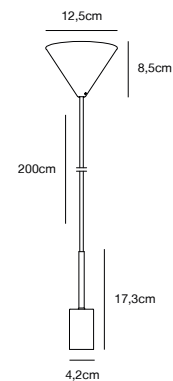

Features

- Minimalist and modern style
- Create your own design expression with a decorative bulb
- Hang 3 or more lamps together in a line or cluster