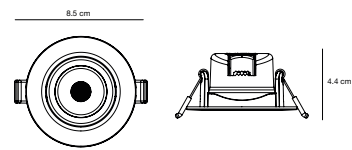

White 2110370101
Plastic/Metal