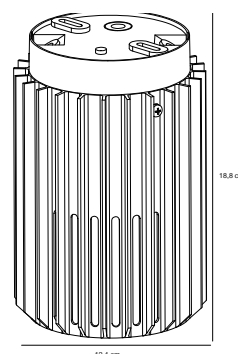

ALUDRA Wall light by Jacob Jensen Design

Masterbox Qty. 3
Size H: 16,8 cm, D: 17,4 cm, Shade Ø: 12,4 cm
IP Class IP54, Class 1 (Earth contact)
Lightsource E27 - Not included

Features
Small, compact design
Beautiful light and shadow effect
Parallel connection possible

ALUDRA Ceiling light by Jacob Jensen Design

Masterbox Qty. 3
Size H: 18,8 cm, Shade Ø: 12,4 cm
IP Class IP54, Class 1 (Earth contact)
Lightsource E27 - Not included

Features
Small, compact design
Beautiful light and shadow effect