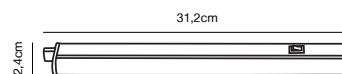

White 2110026101
Plastic

BITY 55 4000K Batten Light Fitting

Masterbox Qty. 4
Size H: 2,3 cm, L: 55 cm, D: 5,8 cm,
IP Class IP20, Class 2 (Double isolated)
Lightsource LED Module - 8,2W LED, 780 Lumen, 3000 Kelvin,
25000 Hours, RA 80, Beamangle 110°, Cannot be dimmed

Features

On/off by hand movement (motion sensor)
Installation brackets included
Rear cable entry
5 year LED guarantee

White 47416101
Plastic

LATONA 5W Batten Light Fitting

Masterbox Qty. 6
Size W: 2,4 cm, L: 31,2 cm, D: 3,4 cm,
IP Class IP20, Class 2 (Double isolated)
Lightsource LED Module - 5W LED, 420 Lumen, 3000/4000 Kelvin,
25000 Hours, RA 80, Beamangle 130°, Has built-in
dimmable light source with Moodmaker™ functionality

Features

2-step Moodmaker™ 3000K/4000K by switch on body
Ideally suited for under cabinet lighting
Parallel connection possible
Connection cable included
Extendable by connecting multiple rails
5 year LED guarantee