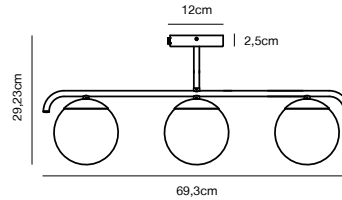

Black 46635003
Metal/Opal Glass