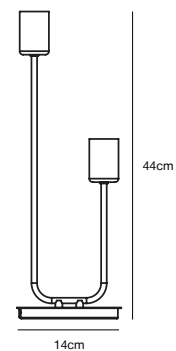

JOSEFINE Pendant

- **Masterbox** Qty. 2
- **Size** H: 79 cm, W: 55 cm, L: 55 cm, Shade Ø: 4,2 cm, Tube Ø: 1,9 cm
- **IP Class** IP20, Class 2 (Double isolated)
- **Cable** Textile cable: Black 200 cm, non replaceable
- **Canopy** Color: Black, Material: Metal. Dimension: 12 cm
- **Lightsource** E27 - not included
  Can be dimmed by choosing a dimmable bulb

Features

- Industrial style
- Industrial expression with raw, masculine tubes
- New interpretation of a traditional chandelier
- Design your own lamp expression with beautiful decorative bulbs
- Rotatable arms for creating your own style and directions

JOSEFINE Table lamp

- **Masterbox** Qty. 3
- **Size** H: 44 cm, Shade Ø: 4,2 cm, Tube Ø: 0,8 cm, Base Ø: 14 cm
- **IP Class** IP20, Class 2 (Double isolated)
- **Cable** Black 150 cm, non replaceable. Switch on the cable
- **Lightsource** E27 - not included
  Can not be dimmed

Features

- Industrial style
- Industrial expression with raw, masculine tubes
- Elegant table decoration
- Design your own lamp expression with beautiful decorative bulbs