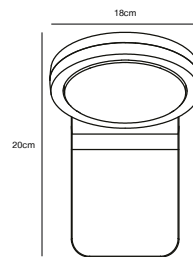

Black 46831003
Aluminium/Plastic

MARINA Sensor Wall light by NKaare Bækgaard

Masterbox Qty. 3
Size H: 20 cm, W: 13,5 cm, D: 18 cm, Base: 8,8 x 8,9 cm
IP Class IP44, Class 1 (Earth contact)
Lightsource LED Module - 10W LED, 750 Lumen, 3000 Kelvin, 25000 Hours, RA 80, Beamangle 120°

Features
5 year LED guarantee
Build-in parallel connection
Movement sensor build-in