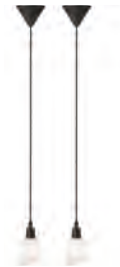

Black 2112803003
Metal/Opal glass

MOLLI Pendant

Masterbox	Qty. 3
Size	H: 18,7 cm, W: 10 cm, L: 10 cm, Shade Ø: 10 cm
IP Class	IP20, Class 2 (Double isolated)
Cable	Black 200 cm, non replaceable
Canopy	Color: Black, Material: Plastic. Dimension: 12,2 cm
Lightsource	E14 - not included Can be dimmed by choosing a dimmable bulb

Features

- Minimalist and classic design
- Oblique, opal glass shade
- Set of 2 pcs.