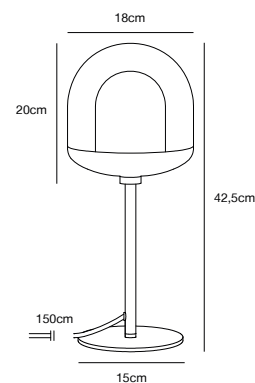

MAGIA 26 Pendant by Says Who

1. **Masterbox** Qty. 3
   Size H: 32 cm, W: 25 cm, L: 25 cm, Shade Ø: 25 cm
   IP Class IP20, Class 2 (Double isolated)
   Cable Black/White 200 cm, non replaceable
   Canopy Color: Black/White, Material: Metal. Dimension: 12 cm
   Lightsource E27 - not included
   Can be dimmed by choosing a dimmable bulb

Features

1. Nordic contemporary design
   Mouth blown colour fading glass
   With opal white light diffuser for a soft light (optional)
   Can be used without the diffuser and with a decorative bulb of your own choosing

MAGIA Table lamp by Says Who

1. **Masterbox** Qty. 3
   Size H: 42,5 cm, W: 18 cm, L: 18 cm, Shade Ø: 18 cm,
   Tube Ø: 1,6 cm, Base Ø: 15 cm
   IP Class IP20, Class 2 (Double isolated)
   Cable White/Black 150 cm, non replaceable. Switch on the cable
   Lightsource E27 - not included
   Can not be dimmed

Features

1. Nordic contemporary design
   Mouth blown colour fading glass
   With opal white light diffuser for a soft light (optional)
   Can be used without the diffuser and with a decorative bulb of your own choosing