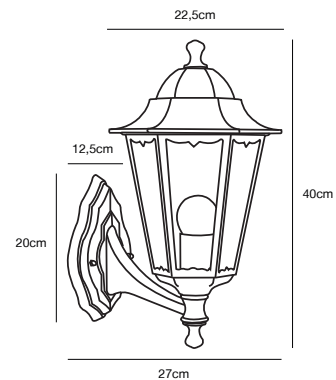

Black 74371003
Aluminium/Glass

CARDIFF Up Wall light

Masterbox Qty. 3
Size H: 40 cm, W: 22,5 cm, D: 27 cm, Base: 12,5 x 20 cm
IP Class IP44, Class 1 (Earth contact)
Lightsource E27 - Not included

Features
Romantic design