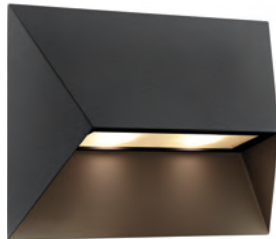

NEW Black 2218191003
Aluminium