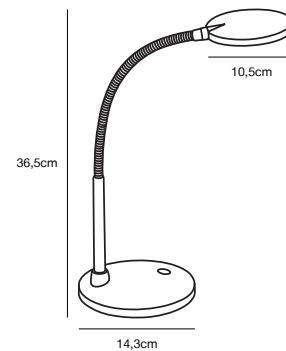

White 2112001001
Metal