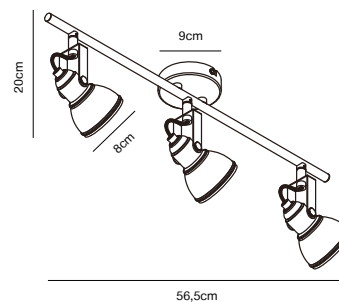

ASLAK 3-Spot Spot light

- **Masterbox** Qty. 3
- **Size** L: 56,5 cm, D: 20 cm, Shade Ø: 8 cm, Base: Ø 9 cm
- **IP Class** IP20, Class 2 (Double isolated)
- **Lightsource** GU10 - not included
  Can be dimmed by choosing a dimmable bulb

- **Features**
- Industrial style
- Tilting and turning shade
- Same color inside as outside
- Can be used on both wall and ceiling