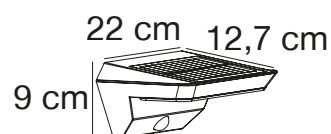

White 2118181001
Aluminium/Glass

Black 2118181003
Aluminium/Glass

KINVER 26 Wall light

Masterbox Qty. 3
Size H: 9 cm, W: 26 cm, D: 3,3 cm
IP Class IP54, Class 1 (Earth contact)
Lightsource LED Module - 10W LED, 990 Lumen, 3000 Kelvin, 25000 Hours, RA 80, Beamangle 120°

Features

Super slim design
High light output (990 lumen)
Parallel connection possible
5 year LED guarantee

Black 2118221003
Plastic

Agena Wall light

Masterbox Qty. 3
Size H: 9 cm, L: 22 cm, D: 12,7 cm
IP Class IP44, Class 3 (12V)
Lightsource SolarLed - 5W LED, 400 Lumen, 3000 Kelvin, 30000 Hours, RA 80, Beamangle 0°

Features

Solar charged
Motion sensor turns light on
5 year LED guarantee