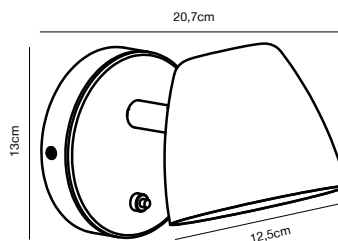

THEO Floor lamp by Says Who

Masterbox	Qty. 2
Size	H: 130,5 cm, W: 25 cm, L: 53,6 cm, Shade Ø: 12,5 cm, Tube Ø: 2,2 cm, Base Ø: 25 cm, Tilt angle: 90°
IP Class	IP20, Class 2 (Double isolated)
Cable	Textile cable: Black 150 cm, non replaceable. Switch on the cable
Lightsource	GU10 - not included Can not be dimmed

Features

Soft natural design
Elegant mix of wood and metal
Adjustable lamp head for a directional light

THEO Wall light by Says Who

Masterbox	Qty. 3
Size	H: 13 cm, W: 13 cm, L: 20,7 cm, D: 20,7 cm, Shade Ø: 12,5 cm, Base Ø: 13 cm, Tilt angle: 90°
IP Class	IP20, Class 2 (Double isolated)
Cable	Textile cable: Black 150 cm, replaceable. Switch on the fixture
Lightsource	GU10 - not included Can not be dimmed

Features

Soft natural design
Elegant mix of wood and metal
Adjustable lamp head for a directional light