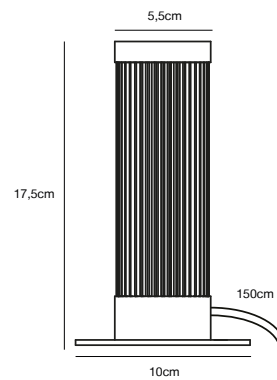

GALLOWAY Table lamp

1. **Masterbox** Qty. 6
   Size H: 17,5 cm, W: 10 cm, L: 10 cm, Shade Ø: 5,5 cm, Base Ø: 10 cm
   IP Class IP20, Class 2 (Double isolated)
   Cable Textile cable: Black 150 cm, non replaceable. Switch on the cable
   Lightsource E27 - not included
   Can not be dimmed

Features

- Art deco style
- Design your own luminaire with a decorative bulb
- Beautiful brass details

HOLLYWOOD Pendant

1. **Masterbox** Qty. 3
   Size Shade Ø: 10,8 cm
   IP Class IP20, Class 2 (Double isolated)
   Cable Textile cable: Black 300 cm, non replaceable
   Canopy Color: Black, Material: Plastic. Dimension: 11 cm
   Lightsource E27 - not included
   Can be dimmed by choosing a dimmable bulb

Features

- Glamorous art deco style
- Diamond pattern that reflects light in an exciting way
- Hang 3 lamps together in a line or cluster