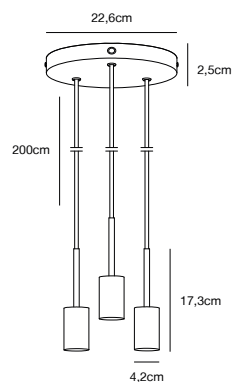

PACO 3-Spot Pendant

- **Masterbox** Qty. 3
- **Size** H: 17,3 cm, W: 18,1 cm, L: 4,2 cm, Tube Ø: 0,9 cm
- **IP Class** IP20, Class 2 (Double isolated)
- **Cable** Black 200 cm, non replaceable
- **Canopy** Color: Black/Brass, Material: Metal. Dimension: 22,6 cm
- **Lightsource** E27 - not included
  Can be dimmed by choosing a dimmable bulb

Features
Minimalist and modern style
Create your own design expression with a decorative bulb

Black 2112085003
Metal

PACO Table lamp

- **Masterbox** Qty. 4
- **Size** H: 55 cm, W: 18 cm, L: 18 cm, Tube Ø: 1,13 cm, Base Ø: 18 cm
- **IP Class** IP20, Class 2 (Double isolated)
- **Cable** Black 150 cm, non replaceable. Switch on the cable
- **Lightsource** E27 - not included
  Can not be dimmed

Features
Minimalist and modern style
Create your own design expression with a decorative bulb