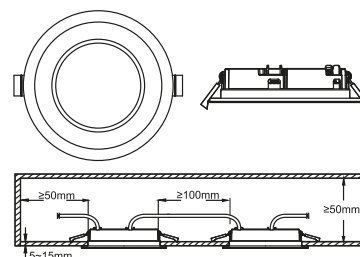

Moodmaker™ Step Dimming

Step 1
All on

Step 2
Center on

Step 3
Ring on