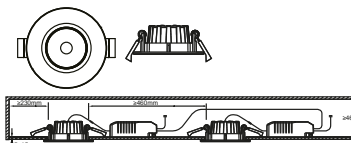

Parallel connection

Build in height
6,8 cm

Cutout Ø
7,2 cm

DORADO 3-Kit IP20 2700K Downlight

Masterbox Qty. 3
Size H: 5,4 cm, Ø: 8,5 cm
IP Class IP20, Class 2 (Double isolated)
Lightsources LED Module - 3X5,5W LED, 345 Lumen, 2700 Kelvin, 20000 Hours, RA 80, Beamangle 36°, Has built-in dimmable light source for wall dimmer

Features

Stepless dimmable 0-100% by wall dimmer excl.
Parallel connection possible
Connector block included
5 year LED guarantee

Parallel connection

Build in height
4,6 cm

Cutout Ø
7,2 cm

DORADO 1-Kit IP65 2700K Downlight

Masterbox Qty. 3
Size H: 3,6 cm, Ø: 8,5 cm
IP Class IP65, Class 2 (Double isolated)
Lightsources LED Module - 5,5W LED, 345 Lumen, 2700 Kelvin, 20000 Hours, RA 80, Beamangle 100°, Has built-in dimmable light source for wall dimmer

Features

Stepless dimmable 0-100% by wall dimmer excl.
Ideally suited for bathroom zone 1-2 (IP65)
Parallel connection possible
Connector block included
5 year LED guarantee