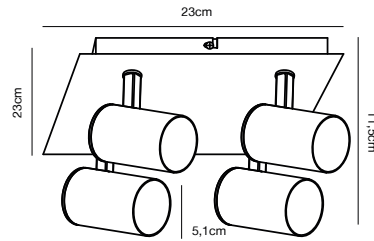

Black/Brass 2011053003
Metal

GALLOWAY Pendant

Masterbox Qty. 6
Size H: 16,8 cm, W: 5,5 cm, L: 5,5 cm, Ø: 5.5 cm
IP Class IP20, Class 2 (Double isolated)
Cable Textile cable: Black 200 cm, non replaceable
Canopy Color: Black, Material: Plastic. Dimension: 12,2 cm
Lightsource E27 - not included
Can be dimmed by choosing a dimmable bulb

Features
Art deco style
Design your own luminaire with a decorative bulb
Beautiful brass details