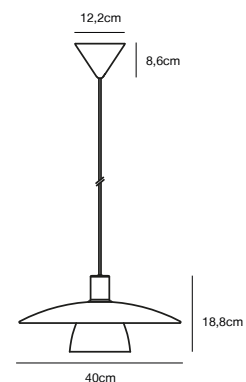

Features

Contemporary and simple style
 Suitable for the office, living room, and bedroom

Black 2010863001
Metal/Opal glass

VERONA Pendant

- Masterbox** Qty. 3
Size H: 18,8 cm, W: 40 cm, L: 40 cm, Shade Ø: 40 cm
IP Class IP20, Class 2 (Double isolated)
Cable Textile cable: Black 200 cm, non replaceable
Canopy Color: Black, Material: Plastic. Dimension: 12,2 cm
Lightsources E27 - not included
 Can be dimmed by choosing a dimmable bulb

Features

Contemporary classic style
 Matt mouth blown opal glass that emits a soft light

Black 2010875001
Metal/Opal glass

VERONA Table lamp

Masterbox	Qty. 3
Size	H: 40 cm, W: 27,5 cm, L: 27,5 cm, Shade Ø: 27,5 cm, Tube Ø: 1,15 cm, Base Ø: 15 cm
IP Class	IP20, Class 2 (Double isolated)
Cable	Textile cable: Black 150 cm, non replaceable. Switch on the fixture
Lightsource	E27 - not included Can not be dimmed