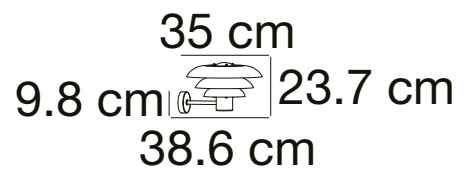

Masterbox Qty. 2
Size H: 23,7 cm, D: 38,6 cm, Shade Ø: 35 cm, Base: 9.8 cm
IP Class IP54, Class 1 (Earth contact)
Lightsource E27 - Not included

Features
Parallel connection possible
Only one visible screw