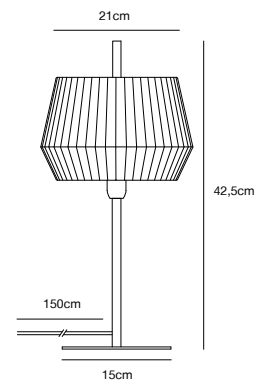

White 2112414001
Textile/Metal