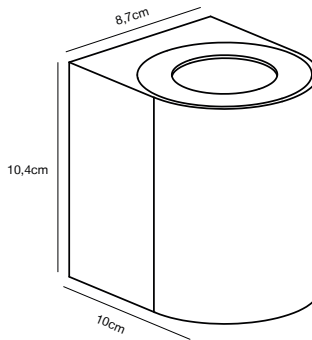

CANTO 2 Wall light by Bønnelycke MDD

Masterbox Qty. 3
Size H: 10,4 cm, W: 8,7 cm, D: 10 cm
IP Class IP44, Class 1 (Earth contact)
Lightsource LED Module - 2x6W
LED, 500 Lumen, 2700 Kelvin, 25000 Hours, RA 80,
Beamangle 120°

Features
3 light effects included
Both up- and down-light
Build-in parallel connection
5 year LED guarantee

*15 year guarantee
on corrosion

CANTO Maxi 2 Wall light by Bønnelycke MDD

Masterbox Qty. 3
Size H: 17 cm, W: 8,7 cm, D: 10 cm
IP Class IP44, Class 1 (Earth contact)
Lightsource GU10 - Not included

Features
Both up- and down-light
Build-in parallel connection