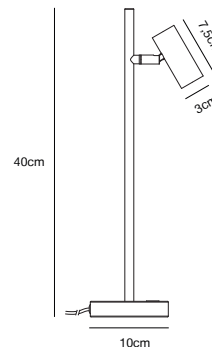

OMARI Table lamp

- **Masterbox** Qty. 3
- **Size** H: 40 cm, W: 10 cm, L: 15,5 cm, Shade Ø: 3 cm, Tube Ø: 1,15 cm, Base Ø: 10 cm, Tilt angle: 90°
- **IP Class** IP20, Class 3 (12V)
- **Cable** White/Black 150 cm, non replaceable. Switch on the fixture
- **Lightsource** LED Module - 3,2W LED, 320 Lumen, 2700 Kelvin, 25000 Hours, RA 80, Beamangle 41°
  Has built-in dimmable light source with Moodmaker™ functionality