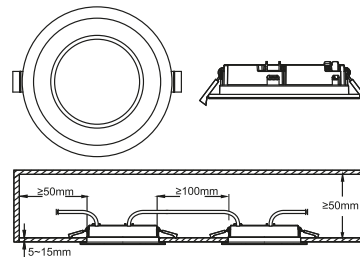

Moodmaker™ Step Dimming

Step 1
All on

Step 2
Center on

Step 3
Ring on