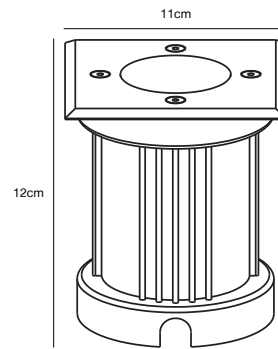

Stainless steel 83840034
Metal/Glass

PATO Square Recessed light

Masterbox Qty. 3
Size H: 12 cm, W: 11 cm, L: 11 cm, Build in height: 12 cm, Cutout Ø 9 cm
IP Class IP65, Class 1 (Earth contact)
Lightsource GU10 - Not included

Features
Suited for a GU10 bulb

Stainless steel 96409934
Stainless steel/Plastic

TILOS 1-Kit Recessed light

Masterbox Qty. 3
Size H: 14,1 cm, Ø: 10.5 cm
IP Class IP67, Class 2 (Double isolated)
Lightsource GU10 - Not included

Features
Parallel connection possible
Retrofit GU 10 bulb