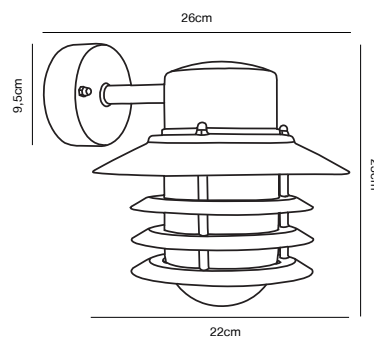

*15 year guarantee
on corrosion

Galvanized 74461031*
Galvanized steel/Glass

VEJERS Down Wall light

Masterbox Qty. 3
Size H: 23 cm, D: 26 cm, Shade Ø: 22 cm, Base: 9.5 cm
IP Class IP54, Class 1 (Earth contact)
Lightsource E27 - Not included

Features
Build-in parallel connection

Black 74471003
Metal/Glass

VEJERS Down Wall light

Masterbox Qty. 3
Size H: 23 cm, D: 26 cm, Shade Ø: 22 cm, Base: 9.5 cm
IP Class IP54, Class 1 (Earth contact)
Lightsource E27 - Not included

Features
Build-in parallel connection