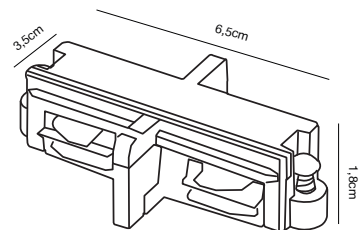

Link Connector Track Light

Masterbox Qty. 6
Size W: 3,5 cm, L: 6,5 cm, D: 1,8 cm,
IP Class IP20, Class 1 (Earth contact)
Lightsource Max. 690W

Features
Discrete connector between 2 rails