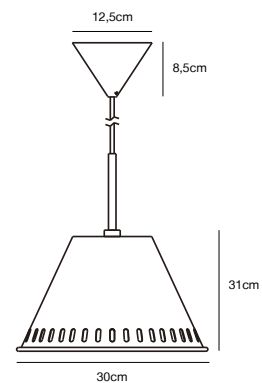

ORBIFORM Ceiling light by Kaare Bækgaard

1. **Masterbox** Qty. 3
   Size H: 25,3 cm, Shade Ø: 23 cm
   IP Class IP20, Class 2 (Double isolated)
   Canopy Color: Brass, Material: Metal. Dimension: 15 cm
   Lightsource E27 - not included
   Can be dimmed by choosing a dimmable bulb

Features

Glamorous art deco design
A beautiful mix of brass and smoked glass
Diamond pattern that reflects light in an exciting way
Perfect for the entrance hall

PINE Pendant by Kaare Bækgaard

1. **Masterbox** Qty. 3
   Size H: 31 cm, W: 30 cm, L: 30 cm, Shade Ø: 30 cm
   IP Class IP20, Class 2 (Double isolated)
   Cable Black 200 cm, non replaceable
   Canopy Color: Black, Material: Plastic. Dimension: 12,5 cm
   Lightsource E27 - not included
   Can be dimmed by choosing a dimmable bulb

Features

Soft industrial design
Beautiful light effect with holes in the shade
Elegant mix of matt metal and brass details
Hang 3 or more lamps together in a line or cluster