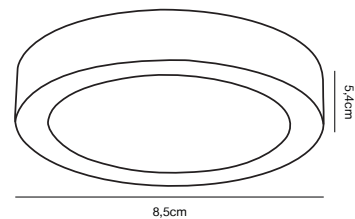

White 2110496101
Plastic

Moodmaker™ Step Dimming

Step 1
100%

Step 2
50%

Step 3
20%

Harlow Step Ceiling light

Masterbox Qty. 3
Size H: 2,3 cm, W: 30 cm, L: 59,5 cm,
IP Class IP54, Class 2 (Double isolated)
Lightsource LED Module - 22W, 2400 Lumen, 2700K Kelvin, 25000 Hours,
RA 80, Has built-in dimmable light source with
Moodmaker™ functionality

Features

3-step Moodmaker™ dimming by your regular wall switch
Suitable for humid areas (IP54)
Ultra-thin design with backlight effect
Parallel, easy push-in connection
5 year LED guarantee

White 47560101
Plastic

LEROY 2700K Ceiling light

Masterbox Qty. 3
Size H: 3,7 cm, Ø: 22 cm,
IP Class IP20, Class 2 (Double isolated)
Lightsource LED Module - 15W LED, 1260 Lumen, 2700 Kelvin,
30000 Hours, RA 80, Beamangle 110°, Cannot be dimmed

Features

Matt diffusor
5 year LED guarantee