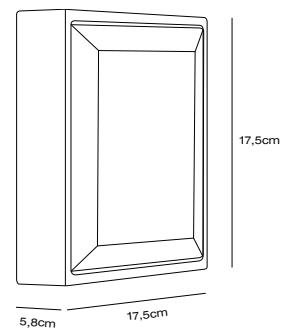

Parallel connection

NICO Round 22 Wall light

Masterbox Qty. 3
Size H: 23,5 cm, W: 7,7 cm, L: 7,7 cm
IP Class IP54, Class 1 (Earth contact)
Lightsource GU10 - Not included

Features

Lights both up and down
Easy installation
Parallel connection possible

OLIVER Square Wall light

Masterbox Qty. 3
Size H: 17,5 cm, W: 17,5 cm, L: 17,5 cm
IP Class IP54, Class 1 (Earth contact)
Lightsource LED Module, 600 Lumen, 2700 Kelvin, 30000 Hours, RA 80

Features

Versatile wall light
Replaceable covers change the look (two included)
Backlight effect
High lumen output
Entry for cables outside on wall
5 year LED guarantee