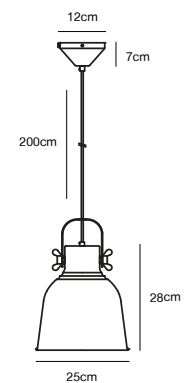

Features

Contemporary classic style
 Matt mouth blown opal glass that emits a soft light

Black 2010875001
Metal/Opal glass

VERONA Table lamp

Masterbox	Qty. 3
Size	H: 40 cm, W: 27,5 cm, L: 27,5 cm, Shade Ø: 27,5 cm, Tube Ø: 1,15 cm, Base Ø: 15 cm
IP Class	IP20, Class 2 (Double isolated)
Cable	Textile cable: Black 150 cm, non replaceable. Switch on the fixture
Lightsource	E27 - not included Can not be dimmed

Features

Contemporary classic style
Mouth blown opal glass that emits a soft light
Elegant on/off string on the socket

Anthracite 48783003
Metal

ADRIAN 16 Pendant

- Masterbox** Qty. 6
Size H: 24 cm, W: 16 cm, L: 16 cm, Shade Ø: 16 cm, Tilt angle: 180°
IP Class IP20, Class 2 (Double isolated)
Cable Textile cable: Black/White 200 cm, non replaceable
Canopy Color: Black, Material: Metal. Dimension: 12 x 7 cm
Lightsource E27 - not included
Can be dimmed by choosing a dimmable bulb

- Features**
Industrial style
Tilting and turning shade

Anthracite 48793003
Metal

ADRIAN 25 Pendant

- Masterbox** Qty. 3
Size H: 36 cm, W: 25 cm, L: 25 cm, Shade Ø: 25 cm, Tilt angle: 180°
IP Class IP20, Class 2 (Double isolated)
Cable Textile cable: Black/White 200 cm, non replaceable
Canopy Color: Black, Material: Metal. Dimension: 12 x 7 cm
Lightsource E27 - not included
Can be dimmed by choosing a dimmable bulb

- Features**
Industrial style
Tilting and turning shade

Anthracite 48815003
Metal

ADRIAN 12 Table lamp

- Masterbox** Qty. 3
Size H: 46,5 cm, W: 29,5 cm, L: 29,5 cm, Shade Ø: 12,5 cm,
 Tube Ø: 43 cm, Base Ø: 16,5 cm, Tilt angle: 120°
IP Class IP20, Class 2 (Double isolated)
Cable Textile cable: Black/White 150 cm, non replaceable. Switch on
 the base
Lightsource E27 - not included
 Can not be dimmed