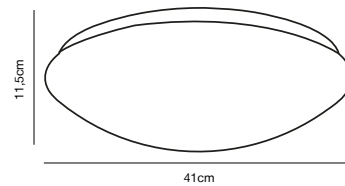

White 45386501
Metal/Plastic

ASK 36 Sensor Ceiling light

Masterbox Qty. 3
Size D: 10,5 cm, Shade Ø: 36 cm,
IP Class IP44, Class 1 (Earth contact)
Lightsources LED Module - 18W LED, 1450 Lumen, 3000 Kelvin,
30000 Hours, RA 80, Beamangle 120°, Cannot be dimmed

Features

Motion sensor (lux, time and radius)
Suitable for humid areas (IP44)
Matt diffusor
5 year LED guarantee

White 45396001
Metal/Plastic

ASK 41 Ceiling light

Masterbox Qty. 3
Size H: 11,5 cm, Shade Ø: 41 cm,
IP Class IP44, Class 1 (Earth contact)
Lightsources LED Module - 32W LED, 3000 Lumen, 3000 Kelvin,
30000 Hours, RA 80, Beamangle 120°, Cannot be dimmed

Features

Suitable for humid areas (IP44)
Matt diffusor
5 year LED guarantee