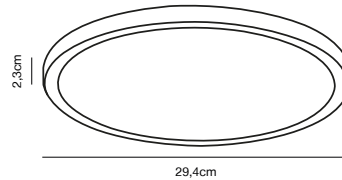

White 2110476101
Plastic

OJA 42 IP54 2700K Sensor Ceiling light

Masterbox Qty. 3
Size H: 3,8 cm, W: 42,4 cm, L: 42,4 cm, Ø: 42,4 cm,
IP Class IP54, Class 2 (Double isolated)
Canopy
Lightsource LED Module 2100 Lumen, 2700 Kelvin, 25000 Hours, RA 80, Beamangle 120°, No, cannot be dimmed

Features

Microwave sensor with on/off pre-programmed LUX
Suitable for humid areas (IP54)
Ultra-thin design with backlight effect
Adjustable time and range radius
Parallel, easy push-in connection
5 year LED guarantee