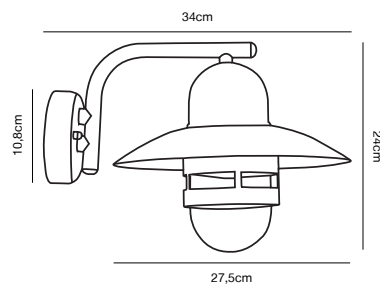

Black 872723
Metal/Glass

NENE Wall light

Masterbox Qty. 3
Size H: 6,4 cm, W: 14 cm, D: 8,85 cm, Base: 5,5 x 13 cm
IP Class IP54, Class 1 (Earth contact)
Lightsource LED Module - 6W LED, 480 Lumen, 3000 Kelvin, 25000 Hours, RA 80, Beamangle 42°

Features
5 year LED guarantee
Both up- and down-light
Parallel connection possible

Copper 24981030*
Copper/Glass

Galvanized 24981031*
Galvanized steel/Glass

NIBE Wall light

Masterbox Qty. 6
Size H: 24 cm, D: 34 cm, Shade Ø: 27,5 cm, Base: 10.8 cm
IP Class IP54, Class 1 (Earth contact)
Lightsource E27 - Not included

Features
Compact elegant design
Build-in parallel connection