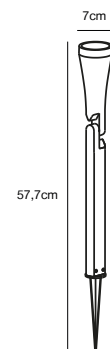

Black 83698003
Aluminium

MONO Spot light

Masterbox Qty. 3
Size H: 57,7 cm, Shade Ø: 7 cm
IP Class IP44, Class 1 (Earth contact)
Cable Black 170 cm, non replaceable
Lightsource GU10 - Not included

Features
Cable with plug included