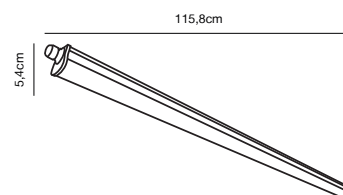

Grey 49656110
Plastic

WESTPORT 60 Double Batten Light Fitting

Masterbox Qty. 6
Size W: 5,4 cm, L: 55,8 cm, D: 5,4 cm,
IP Class IP65, Class 2 (Double isolated)
Lightsource LED Module - 23W LED, 2100 Lumen, 4000 Kelvin,
25000 Hours, RA 80, Beamangle 125°, Cannot be dimmed

Features

IP65 - In and outdoor use
5 year LED guarantee

Grey 49666110
Plastic

WESTPORT 120 Single Batten Light Fitting

Masterbox Qty. 6
Size W: 5,4 cm, L: 115,8 cm, D: 5,4 cm,
IP Class IP65, Class 2 (Double isolated)
Lightsource LED Module - 23W LED, 2160 Lumen, 4000 Kelvin,
25000 Hours, RA 80, Beamangle 125°, Cannot be dimmed

Features

IP65 - In and outdoor use
5 year LED guarantee