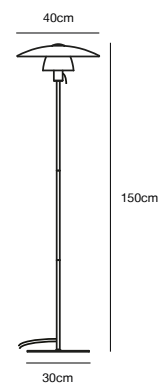

VERONA Table lamp

Masterbox	Qty. 3
Size	H: 40 cm, W: 27,5 cm, L: 27,5 cm, Shade Ø: 27,5 cm, Tube Ø: 1,15 cm, Base Ø: 15 cm
IP Class	IP20, Class 2 (Double isolated)
Cable	Textile cable: Black 150 cm, non replaceable. Switch on the fixture
Lightsource	E27 - not included Can not be dimmed

Features

Contemporary classic style
Matt mouth blown opal glass that emits a soft light
Elegant on/off string on the socket

VERONA Floor lamp

Masterbox	Qty. 2
Size	H: 150 cm, W: 40 cm, L: 40 cm, Shade Ø: 40 cm, Tube Ø: 1,55 cm, Base Ø: 30 cm
IP Class	IP20, Class 2 (Double isolated)
Cable	Textile cable: Black 150 cm, non replaceable. Switch on the fixture
Lightsource	E27 - not included Can not be dimmed

Features

Contemporary classic style
Mouth blown opal glass that emits a soft light
Elegant on/off string on the socket