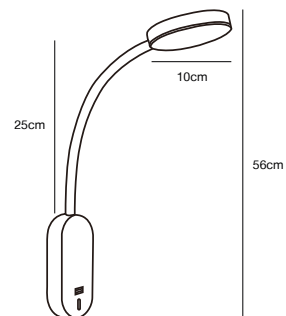

White 47051001
Metal

Black 47051003
Metal

LARGO Wall light

- **Masterbox** Qty. 3
- **Size** H: 18 cm, D: 26 cm, Shade Ø: 12 cm, Base: Ø 10 cm
- **IP Class** IP20, Class 2 (Double isolated)
- **Cable** White/Black 180 cm, replaceable. Switch on the fixture
- **Lightsource** E27 - not included
  Can not be dimmed

- **Features**
- Industrial style
- Tilting and turning shade

MASON Wall light

- **Masterbox** Qty. 3
- **Size** H: 56 cm, D: 35 cm, Shade Ø: 10 cm, Base: 7 x 14,5 cm
- **IP Class** IP20, Class 2 (Double isolated)
- **Cable** Black/White 180 cm, non replaceable. Switch on the fixture
- **Lightsource** LED Module - 5W LED, 1600 Lumen, 2700 Kelvin, 30000 Hours, RA 80, Beamangle 120°
  Has built-in dimmable light source for wall dimmer

- **Features**
- Minimalistic functional style
- Moodmaker™ 3-step dimmable on base
- USB port for charging your phone or other device
- 5 year LED guarantee