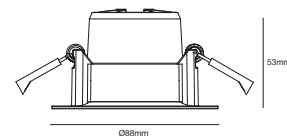

Parallel connection

Build in height
7 cm

Mounted directly
into insulation

Cutout
6,8 cm

ROAR Downlight

- **Masterbox** Qty. 6
- **Size** 4.48.576.830
- **IP Class** IP23, Class 2 (Double isolated)
- **Cable** White 20 cm, replaceable
- **Lightsource** LED Module - 6,5W LED, 550 Lumen, 3000 Kelvin,
  30000 Hours, RA 80, Beamangle 40°,
  Has built-in dimmable light source for wall dimmer

Features

- Parallel connection possible
- Can be mounted directly into insulation
- 5 year LED guarantee

Parallel connection

Build in height
4 cm

Cutout Ø
7,2 cm

SIEGE Downlight

- **Masterbox** Qty. 3
- **Size** H: 4,5 cm, Ø: 8,5 cm
- **IP Class** IP65, Class 2 (Double isolated)
- **Lightsource** LED Module - 4,7W LED, 345 Lumen, 3000 Kelvin,
  20000 Hours, RA 80, Beamangle 100°, Cannot be dimmed

Features

- Downlighter for mounting directly into insulation
- Water resistant (IP65) (water jets from any angle)
- Parallel connection possible (up to 15 downlighters)
- External connector block/driver included
- Easy screwless push-in connections (no tooling)
- 5 year LED guarantee