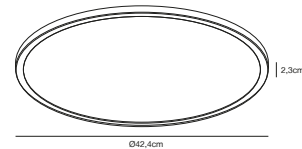

Moodmaker™ Step Dimming

Step 1
4000K

Step 2
3000K

Step 3
20% 3000K