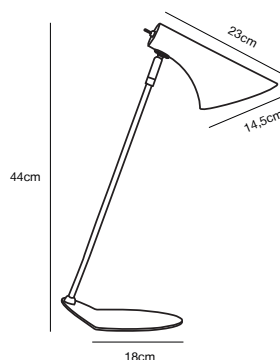

White 72704001
Metal