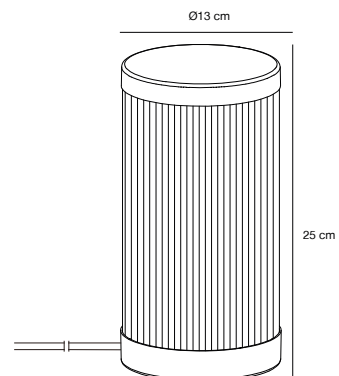

Features

- Durable, powder coated metal
- Ripped diffuser creates a pleasant light