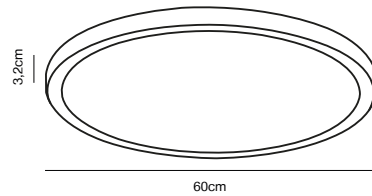

Features

Ultra-slim ceiling panel light
Bluetooth connection to Nordlux Smart Light
Adjustable kelvin and lumen output