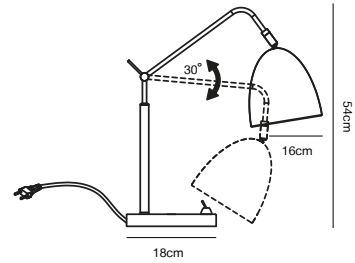

White 48654001
Metal