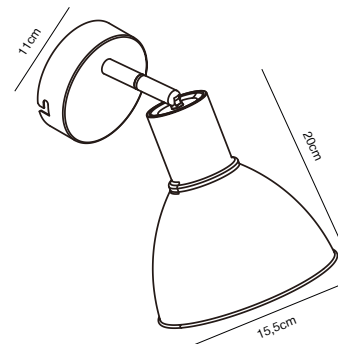

POP Wall light by Sebastian Holmbäck

Masterbox Qty. 3
Size H: 20 cm, W: 19 cm, L: 19 cm, Shade Ø: 15,5 cm,
Tilt angle: 90°
IP Class IP20, Class 2 (Double isolated)
Cable Black 150 cm, replaceable. Switch on the cable
Lightsource E27 - not included
Can not be dimmed

Features
Contemporary and simple style
Some glossy, some matt
Adjustable lamp head for a directional light

POP Wall light by Sebastian Holmbäck

Masterbox Qty. 3
Size H: 20 cm, W: 19 cm, L: 19 cm, D: 19 cm, Shade Ø: 15,5 cm,
Tube Ø: 1,3 cm, Base: Ø 11 cm, Tilt angle: 90°
IP Class IP20, Class 2 (Double isolated)
Cable White/Black 180 cm, replaceable. Switch on the cable
Lightsource E27 - not included
Can not be dimmed

Features
Contemporary and simple style
Some glossy, some matt
Adjustable lamp head for a directional light