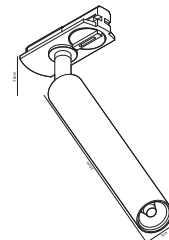

Matt white 2110619901
Metal/Plastic