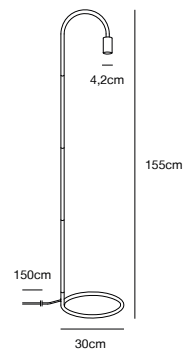

Black 2112071003
Metal

PACO Wall light

1. **Masterbox** Qty. 3
   Size H: 16 cm, W: 9 cm, L: 17,5 cm, D: 17,5 cm, Tube Ø: 1,13 cm, Base Ø: 9 cm
   IP Class IP20, Class 2 (Double isolated)
   Cable Black 150 cm, replaceable. Switch on the cable
   Lightsource E27 - not included
   Can not be dimmed

Features
Minimalist and modern style
Create your own design expression with a decorative bulb