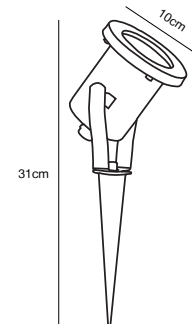

SPOTLIGHT GU10 Spot light

- **Masterbox** Qty. 3
- **Size** H: 38 cm, D: 14 cm, Ø: 10 cm
- **IP Class** IP54, Class 1 (Earth contact)
- **Cable** Black 180 cm, non replaceable
- **Lightsource** GU10 - Not included

- **Features**
- Suitable for GU10 bulb
- Fixed 1,5 meter cable

TAURUS Spot light

- **Masterbox** Qty. 3
- **Size** H: 31 cm, Ø: 10 cm
- **IP Class** IP54, Class 1 (Earth contact)
- **Cable** Black 150 cm, non replaceable
- **Lightsource** GU10 - Not included

- **Features**
- Suitable for GU10 bulb
- Fixed 1,5 meter cable