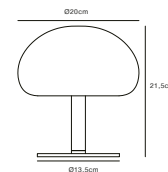

Moodmaker™ Step Dimming