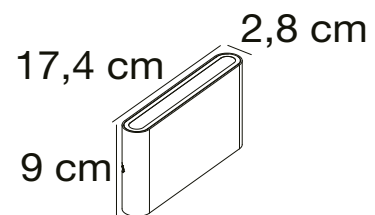

Black 76391003
Aluminium/Plastic

BELL Wall light

Masterbox Qty. 3
Size H: 15 cm, D: 24,5 cm, Shade Ø: 20 cm, Base: 9.5 x 6 cm
IP Class IP44, Class 1 (Earth contact)
Lightsource E27 - Not included

Features
Build-in parallel connection

KINVER 18 Wall light

Masterbox Qty. 3
Size H: 9 cm, W: 17,5 cm, D: 3 cm, Base: 14,5 x 5,5 cm
IP Class IP54, Class 1 (Earth contact)
Lightsource LED Module - 8,5W
LED, 700 Lumen, 3000 Kelvin, 25000 Hours, RA 80,
Beamangle 120°

Features
Super slim design
Lights both up and down
5 year LED guarantee