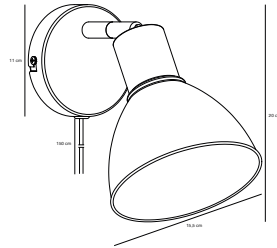

White 45841001
Metal