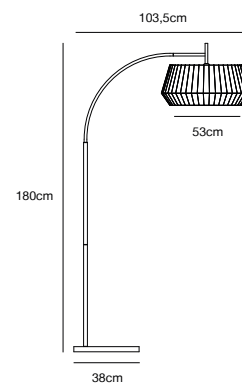

DICTE Table lamp by Says Who

1. **Masterbox** Qty. 3
   Size H: 42,5 cm, W: 21 cm, L: 21 cm, Shade Ø: 21 cm,
   Tube Ø: 1,15 cm, Base Ø: 15 cm
   IP Class IP20, Class 2 (Double isolated)
   Cable Black 150 cm, non replaceable. Switch on the cable
   Lightsource E14 - not included
   Can not be dimmed

1. **Features**
   Soft and natural design
   Handtied pleated cotton shade

DICTE Floor lamp by Says Who

1. **Masterbox** Qty. 1
   Size H: 180 cm, W: 53 cm, L: 103,5 cm, Shade Ø: 53 cm,
   Tube Ø: 2,2 cm, Base Ø: 38 cm
   IP Class IP20, Class 2 (Double isolated)
   Cable Black 150 cm, non replaceable. Switch on the cable
   Lightsource E27 - not included
   Can not be dimmed

1. **Features**
   Soft and natural design
   Handtied pleated cotton shade