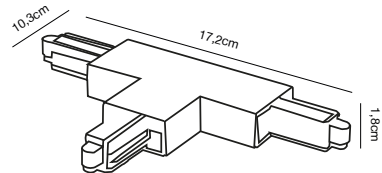

Features
Connector for rails, without power supply

Black 2210309003
Plastic

White 2210309001
Plastic

Link Cover Track Light

Masterbox Qty. 12
Size H: 0,7 cm, W: 100 cm, L: 100 cm,

Features
Cover to hide Link rail
Plastic that can be cut to adapt to needed lengths