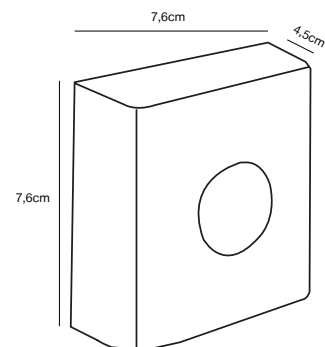

GripSmart Wall light by MB

- **Masterbox** Qty. 3
- **Size** H: 18 cm, W: 15 cm, D: 9,7 cm
- **IP Class** IP54, Class 1 (Earth contact)
- **Lightsource** LED Module - 10W LED, 830 Lumen, 2700 Kelvin, 25000 Hours, RA 80, Beamangle 120°
  Built-in dimmable light source with Nordlux Smart functionality

Features

- Like a piece of jewellery for your house
- Built-in Nordlux Smart LED
- Cool to warm white light (2200-6500 kelvin)
- Dimmable through app
- Parallel connection possible
- 5 year LED guarantee

Sensor Smart Sensor

- **Masterbox** Qty. 6
- **Size** H: 7,6 cm, W: 4,5 cm, L: 7,6 cm, D: 4,5 cm, Tilt angle: 100°
- **IP Class** IP54, Class 3 (12V)
- **Lightsource** Can not be dimmed

Features

- Easy installation without the use of cables
- Daylight and motion sensor in one unit
- IP safe for both outdoor and bathroom use
- Bracket included for tilted or corner positioning
- Battery lifetime +400 days
- Can control up to 50 lights via Bluetooth