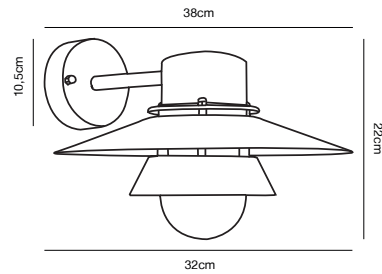

VIRUM Wall light

Masterbox Qty. 3
Size H: 22 cm, D: 38 cm, Shade Ø: 32 cm, Base: 10.5 cm
IP Class IP44, Class 2 (Double isolated)
Lightsource E27 - Not included

Features
Build-in parallel connection

Copper 24381030*
Copper/Plastic