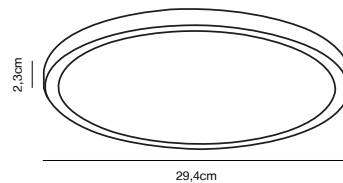

White 50046101
Plastic

OJA 29 IP54 2700K Dim Ceiling light

Masterbox Qty. 3
Size H: 2,3 cm, Ø: 29.4 cm,
IP Class IP54, Class 2 (Double isolated)
Lightsource LED Module - 17W LED, 1600 Lumen, 2700 Kelvin,
30000 Hours, RA 80, Beamangle 120°,
Has built-in dimmable light source for wall dimmer

Features

Stepless dimmable by wall dimmer
Backlight effect
Easy twist lock connection and easy installation
5 year LED guarantee

White 50216101
Plastic/Metal

OJA 29 IP54 4000K Dim Ceiling light

Masterbox Qty. 3
Size H: 2,3 cm, Ø: 29.4 cm,
IP Class IP54, Class 2 (Double isolated)
Lightsource LED Module - 17W LED, 1700 Lumen, 4000 Kelvin,
30000 Hours, RA 80, Beamangle 120°,
Has built-in dimmable light source for wall dimmer

Features

Stepless dimmable by wall dimmer
Backlight effect
Easy twist lock connection and easy installation
5 year LED guarantee