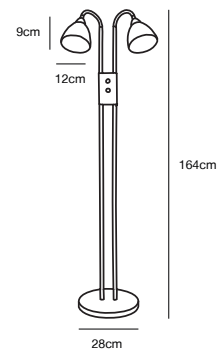

Black 63191003
Metal