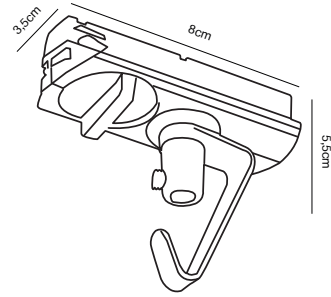

- Features**
- Adaptor for any pendant, to be connected in the rail
- Removable hook

White 79079901
Metal/Plastic

Black 79079903
Metal/Plastic

Link 1M Track Light

- Masterbox** Qty. 3
- Size** W: 3,5 cm, L: 107 cm, D: 1,8 cm,
- IP Class** IP20, Class 1 (Earth contact)
- Lightsource** Max. 690W