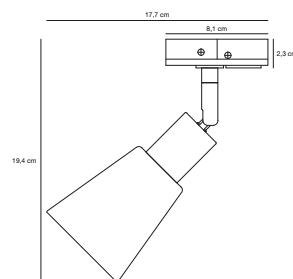

Moodmaker™ Step Dimming

Clyde Link Track Light

- **Masterbox** Qty. 6
- **Size** H: 10,5 cm, W: 8,5 cm, L: 8,5 cm, Tilt angle: 90°
- **IP Class** IP20, Class 2 (Double isolated)
- **Lightsource** LED Module - 2700K Kelvin, 25000 Hours,
  Has built-in dimmable light source with Moodmaker™ functionality

- **Features**
- Fits the Nordlux Link system
- 3-step Moodmaker™ dimming on your regular wall switch

White 2112859901
Metal/Glass

Cole Link Track Light

- **Masterbox** Qty. 3
- **Size** H: 19,5 cm, L: 17,6 cm, Shade Ø: 8 cm, Tilt angle: 90°
- **IP Class** IP20, Class 2 (Double isolated)
- **Lightsource** E14 - not included, Max. 40W,
  Can be dimmed by choosing a dimmable bulb

- **Features**
- Ideally suited for combination with Nordlux Smart