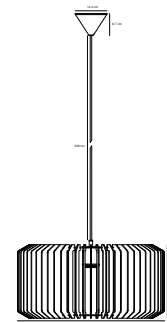

NEW Clear 2213173000
Metal/Glass

TORINA 20 Pendant

Masterbox	Qty. 3
Size	H: 10,5 cm, W: 20 cm, L: 20 cm, Shade Ø: 20 cm
IP Class	IP20, Class 2 (Double isolated)
Cable	White 200 cm, non replaceable
Canopy	Color: White, Material: Plastic. Dimension: 9 cm
Lightsource	E27 - not included Can be dimmed by choosing a dimmable bulb

Features

Vintage design
Light and retro design expression
Create your own design expression with a decorative bulb
Hang three or more lamps together in a line or cluster