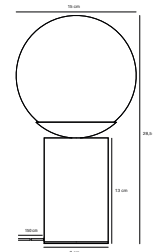

LILLY 3-Spot Pendant

- **Masterbox** Qty. 2
- **Size** H: 36,5 cm, W: 32 cm, Shade Ø: 15 cm
- **IP Class** IP20, Class 2 (Double isolated)
- **Cable** Textile cable: Black 200 cm, non replaceable
- **Canopy** Color: Black, Material: Plastic. Dimension: 12,3 cm
- **Lightsource** E14 - not included
  Can be dimmed by choosing a dimmable bulb

- **Features**
- Glamorous modern style
- Matt white opal mouth blown glass
- Provides a soft, diffused light

LILLY Marble Table lamp

- **Masterbox** Qty. 3
- **Size** H: 28,5 cm, W: 15 cm, L: 15 cm, Shade Ø: 15 cm, Base Ø: 8 cm
- **IP Class** IP20, Class 2 (Double isolated)
- **Cable** Textile cable: Black/White 150 cm, non replaceable. Switch on the cable
- **Lightsource** E14 - not included
  Can not be dimmed

- **Features**
- Contemporary art deco design expression
- Genuine marble in nature's playful colours
- Mouth blown glass and exclusive details
- Marble structure means that not two are alike