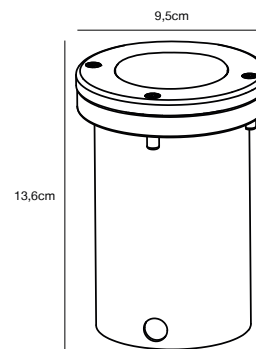

NEW **Stainless steel 2218400034**
Stainless steel

ANDOR Round Recessed light

Masterbox Qty. 3
Size H: 14,8 cm, W: 11 cm, L: 11 cm
IP Class IP67, Class 1 (Earth contact)
Lightsource GU10 - Not included

Features
Ground recessed spotlight perfect for the driveway, walkway or garden
Suited for a GU10 bulb
Parallel connection possible