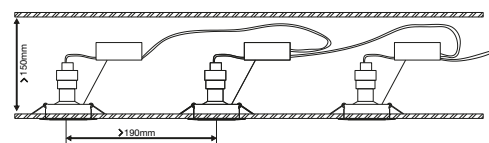

Parallel connection

Build in height 15 cm

*15 year guarantee on corrosion

Cutout Ø 7,2 cm

Galvanized 20299931*
Metal

TIP Downlight

Masterbox Qty. 3
Size H: 15 cm, Ø: 8 cm
IP Class IP23, Class 2 (Double isolated)
Lightsources GU10 - not included, Max. 35W,
Can be dimmed by choosing a dimmable bulb

Features
Parallel connection possible
15 year anti corrosion guarantee

White 54540101
Metal

Brushed steel 54540132
Metal

Parallel connection

Build in height 15 cm

Cutout Ø 7,5 cm

TRITON 3-Kit Downlight

Masterbox Qty. 6
Size H: 15 cm, Ø: 9 cm
IP Class IP23, Class 2 (Double isolated)
Lightsources GU10 - not included, Max. 3x35W,
Can be dimmed by choosing a dimmable bulb

Features
Parallel connection possible