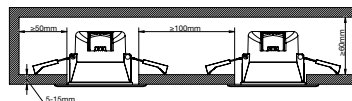

Build in height
7,8 cm

Cutout Ø
7,3-8,3 cm

Moodmaker™ Step Dimming

ALEC Downlight

- **Masterbox** Qty. 3
- **Size** H: 5,8 cm, Ø: 9,5 cm
- **IP Class** IP20-44, Class 2 (Double isolated)
- **Lightsource** LED Module - 6,1W LED, 480 Lumen, 3000 Kelvin, 20000 Hours, RA 80, Beamangle 36°, Has built-in dimmable light source with Moodmaker™ functionality

Features

- 3-Step Moodmaker™ dimmer 100%-50% + outer ring
- IP44 protected for water splashing in all directions
- Flexible cut-out size from 73 mm to 83 mm (adaptor)
- Built-in connector block, memory and reset function
- Easy screwless push-in connections (no tooling)
- Parallel connection up to 15 pcs.

Parallel connection

Build in height
6 cm

Mounted directly into insulation

Cutout Ø
7 cm

BIRLA Downlight

- **Masterbox** Qty. 6
- **Size** H: 5,75 cm, Ø: 9,5 cm
- **IP Class** IP20, Class 2 (Double isolated)
- **Lightsource** LED Module - 6W LED, 600 Lumen, 3000 Kelvin, 30000 Hours, RA 80, Beamangle 90°, Has built-in dimmable light source for wall dimmer

Features

- Can be mounted directly into insulation
- Parallel connection possible
- 5 year LED guarantee