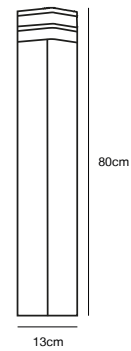

Black 874023
Metal/Plastic