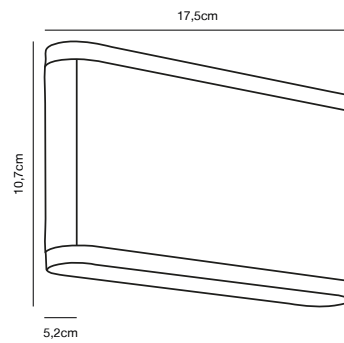

Black 46951003
Aluminium/Plastic

ARTEGO Square Wall light

Masterbox Qty. 3
Size H: 15 cm, W: 15 cm, D: 5 cm
IP Class IP54, Class 1 (Earth contact)
Lightsource LED Module - 8W LED, 484 Lumen, 3000 Kelvin, 20000 Hours,
RA 81, Beamangle 120°

Features
5 year LED guarantee
Build-in parallel connection