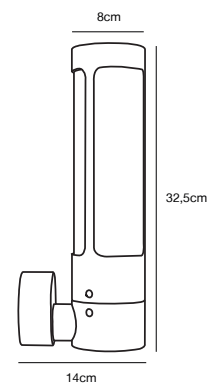

*15 year guarantee on corrosion

FUSE Garden light by Bønnelycke MDD

Masterbox Qty. 1
Size H: 165 cm, Shade Ø: 35 cm, Tube Ø: 2,5 cm
IP Class IP44, Class 2 (Double isolated)
Cable Black 500 cm,
Lightsource E27 - Not included

Features

Spear for effortless placement
Mesh light and shadow effect
Designed by Bønnelycke MDD

Parallel connection

*15 year guarantee on corrosion

HELIX Wall light by Bønnelycke MDD

Masterbox Qty. 3
Size H: 32,5 cm, D: 14 cm, Shade Ø: 8 cm
IP Class IP44, Class 1 (Earth contact)
Lightsource GU10 - Not included

Features

Parallel connection possible