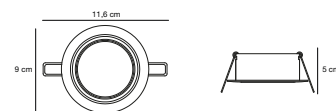

Build in height
10,5 cm

Cutout Ø
6,8 cm

White 49270101
Plastic

Nickel 49270155
Plastic

OCTANS 3-Kit 4000K Downlight

Masterbox Qty. 3
Size H: 9 cm, Ø: 8,5 cm
IP Class IP20, Class 2 (Double isolated)
Lightsource GU10 - 3X4,8W LED,
Max. 7,5W LED, 380 Lumen, 4000 Kelvin, 15000 Hours, RA 80,
Beamangle 36°, Cannot be dimmed

White 84650001
Metal

Brushed steel 84650032
Metal

RECESS 3-Kit Downlight

Masterbox Qty. 3
Size 7.958.15157.525
IP Class IP23, Class 2 (Double isolated)
Cable Black 200 cm, replaceable
Lightsource GU10 - 3X3WCOB,
Max. 3X35W175 Lumen, 3000 Kelvin, 25000 Hours, RA 80,
Beamangle 38°, No, cannot be dimmed

Features
Parallel connection possible
Cable 2,0m included