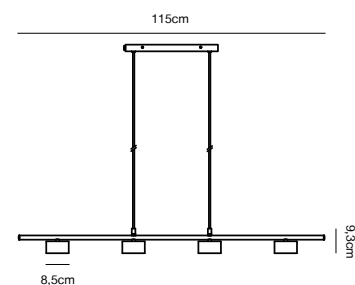

Features

- Scandinavian minimalistic design
- Moodmaker™ 3-step dimmable with memory function
- 350 lumen per lamp head
- 5 year LED guarantee