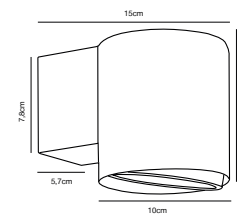

IP S4 Bathroom lighting by Bønnelycke MDD

- **Masterbox** Qty. 3
- **Size** D: 11 cm, Ø: 10 cm, Ø 9,820
- **IP Class** IP44, Class 2 (Double isolated)
- **Lightsource** GU10 - not included, Max. 8W LED,
  Can be dimmed by choosing a dimmable bulb

Features
Ideally suited for combination with Nordlux Smart
Also ideal to install in other indoor rooms

IP S5 Bathroom lighting by Bønnelycke MDD

- **Masterbox** Qty. 3
- **Size** H: 11 cm, D: 15 cm, Ø: 10 cm
- **IP Class** IP44, Class 2 (Double isolated)
- **Lightsource** GU10 - not included, Max. 8W LED
  Can be dimmed by choosing a dimmable bulb

Features
Ideally suited for combination with Nordlux Smart
Also ideal to install in other indoor rooms