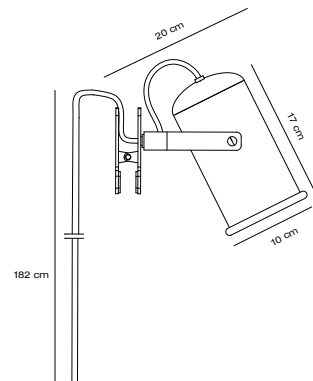

NEW Galvanized 2213062031
Metal

Porter Clamp lamp by Says Who

Masterbox Qty. 3
Size H: 20 cm, W: 17 cm, L: 17 cm, Shade Ø: 9 cm
IP Class IP20, Class 2 (Double isolated)
Cable Black 150 cm, non replaceable. Switch on the cable
Lightsource E27 - not included
Can not be dimmed

Features

Rough and industrial galvanized expression
Adjustable lamp head for a directional light
Moveable lamp that can be fixed on e.g. a shelf
No need for fixed mounting
Galvanized inside

NEW Galvanized 2213010131
Metal

Porter 3-Spot Spot light by Says Who

Masterbox Qty. 3
Size H: 26 cm, W: 76 cm, L: 76 cm, Shade Ø: 9 cm, Tube Ø: 9,8 cm,
Tilt angle: 80°
IP Class IP20, Class 2 (Double isolated)
Canopy Color: Galvanized, Material: Metal. Dimension: 2 cm
Lightsource E27 - not included
Can be dimmed by choosing a dimmable bulb

Features

Rough and industrial galvanized expression
Adjustable lamp head for a directional light
Can be placed both on ceiling and wall
Galvanized inside