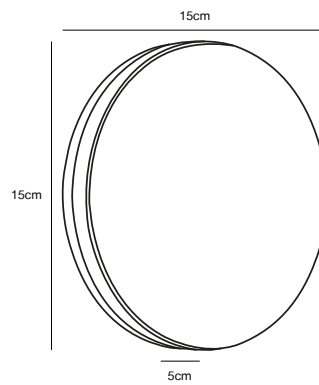

Black 46941003
Aluminium/Plastic

ARTEGO Round Wall light

Masterbox Qty. 3
Size D: 5 cm, Shade Ø: 15 cm
IP Class IP54, Class 1 (Earth contact)
Lightsource LED Module - 8W LED, 468 Lumen, 3000 Kelvin, 20000 Hours, RA 82, Beamangle 120°

Features
5 year LED guarantee
Build-in parallel connection