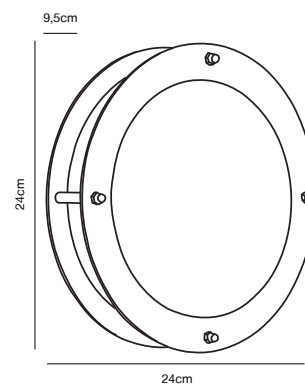

Features
Build-in parallel connection

*15 year guarantee on corrosion

Galvanized 24111031*
Galvanized steel/Glass

VIRUM Wall light

Masterbox Qty. 3
Size H: 22 cm, D: 38 cm, Shade Ø: 32 cm, Base: 10.5 cm
IP Class IP44, Class 2 (Double isolated)
Lightsource E27 - Not included