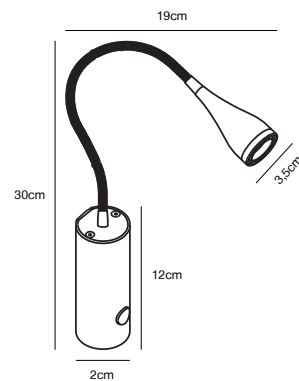

Features

Industrial style
Adjustable lamp head for a directional light
Black silk matt finish and polished brass details

Black/Brass 50130103
Metal

LOTUS 4-Spot Spot light

Masterbox Qty. 3
Size L: 78 cm, D: 20 cm, Shade Ø: 6,6 cm, Base: Ø 9 cm,
 Tilt angle: 150°
IP Class IP20, Class 2 (Double isolated)
Cable White
Lightsource E14 - not included
 Can be dimmed by choosing a dimmable bulb

Features

Industrial style
 Adjustable lamp head for a directional light
 Black silk matt finish and polished brass details

White 75531001
Metal

Black 75531003
Metal

MENTO Wall light

Masterbox Qty. 6
Size H: 30 cm, W: 5 cm, D: 19 cm, Shade Ø: 3,5 cm, Base: 2 x 12 cm
IP Class IP20, Class 2 (Double isolated)
Cable Black/White 180 cm, replaceable. Switch on the fixture
Lightsource LED Module - 3W LED, 130 Lumen, 3000 Kelvin, 30000 Hours,
 RA 80, Beamangle 60°
 Can not be dimmed

Features

Minimalistic functional style
 Flexible arm for a directional light
 5 year LED guarantee

White 75582001
Metal

Black 75582003
Metal

MENTO Clamp lamp

- Masterbox** Qty. 6
- Size** H: 40 cm, W: 6,5 cm, Shade Ø: 3,5 cm
- IP Class** IP20, Class 3 (12V)
- Cable** Black/White 180 cm, non replaceable. Switch on the fixture
- Lightsource** LED Module - 3W LED, 130 Lumen, 3000 Kelvin, 30000 Hours, RA 80, Beamangle 60°
Can not be dimmed