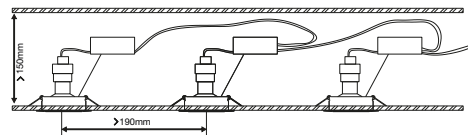

Build in height
10,5 cm

Cutout Ø
6,8 cm

White 49270101
Plastic

Nickel 49270155
Plastic

OCTANS 3-Kit 4000K Downlight

Masterbox Qty. 3
Size H: 9 cm, Ø: 8,5 cm
IP Class IP20, Class 2 (Double isolated)
Lightsource GU10 - 3X4,8W LED,
Max. 7,5W LED, 380 Lumen, 4000 Kelvin, 15000 Hours, RA 80,
Beamangle 36°, Cannot be dimmed

White 84650001
Metal

Brushed steel 84650032
Metal

RECESS 3-Kit Downlight

Masterbox Qty. 3
Size 7.958.15157.525
IP Class IP23, Class 2 (Double isolated)
Cable Black 200 cm, replaceable
Lightsource GU10 - 3X3WCOB,
Max. 3X35W175 Lumen, 3000 Kelvin, 25000 Hours, RA 80,
Beamangle 38°, No, cannot be dimmed

Features
Parallel connection possible
Cable 2,0m included