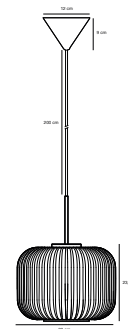

Opal white 46573001
Metal/Opal glass

MILFORD 20 Pendant

Masterbox Qty. 3
Size H: 33,5 cm, Shade Ø: 20 cm
IP Class IP20, Class 2 (Double isolated)
Cable Textile cable: White 300 cm, non replaceable
Canopy Color: White, Material: Plastic. Dimension: 11,7 cm
Lightsource E27 - not included
Can be dimmed by choosing a dimmable bulb

Features

Soft and natural style
Opal mouth blown glass
Provides a soft, diffused light