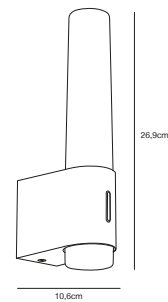

Moodmaker™ Step Dimming

HELVA Night Wall light

- **Masterbox** Qty. 3
- **Size** H: 26,9 cm, W: 5,7 cm, D: 10,5 cm
- **IP Class** IP44, Class 2 (Double isolated)
- **Lightsource** LED Module - 6.8W LED, 600 Lumen, 3000 Kelvin, 25000 Hours, RA 90, Has built-in dimmable light source with Moodmaker™ functionality

- **Features**
- 2-step Moodmaker™ function
- Night light (60 lumen)
- 5 year LED guarantee

HELVA Double Basic Wall light

- **Masterbox** Qty. 3
- **Size** H: 10,6 cm, W: 5,7 cm, L: 42,5 cm, D: 10,5 cm,
- **IP Class** IP44, Class 2 (Double isolated)
- **Lightsource** LED Module - 9W LED, 900 Lumen, 3000 Kelvin, 25000 Hours, RA 90, Cannot be dimmed

- **Features**
- Cabinet bracket included
- Vertical/horizontal installation possible
- 5 year LED guarantee