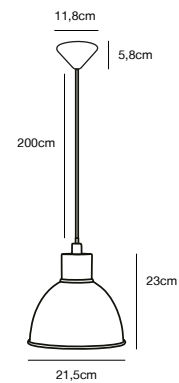

White 48733001
Metal