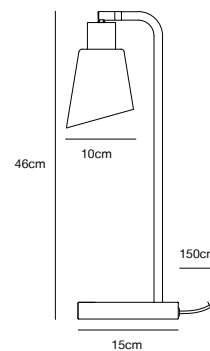

Black 2112834003
Metal/Opal glass

MOLLI Floor lamp

Masterbox Qty. 2
Size H: 156,5 cm, W: 23 cm, L: 23 cm, Shade Ø: 10 cm,
Tube Ø: 1,53 cm, Base Ø: 15 cm
IP Class IP20, Class 2 (Double isolated)
Cable Black 150 cm, non replaceable. Switch on the cable
Lightsource E14 - not included
Can not be dimmed

Features

Minimalist and classic design
Oblique, opal glass shade
Adjustable lamp head for a directional light