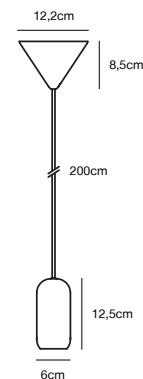

White 45780101
Metal

NEW Black 45780103
Metal

Grey 45780110
Metal

EIK 3-Spot Spot light

1. **Masterbox** Qty. 3
   Size H: 15 cm, W: 45 cm, L: 45 cm, D: 15 cm, Shade Ø: 8,5 cm,
   Base: 45 x 3,7 cm, Tilt angle: 320°
   IP Class IP20, Class 1 (Earth contact)
   Canopy Color: Grey, Material: Metal. Dimension: 2,5 cm
   Lightsource GU10 - not included
   Can be dimmed by choosing a dimmable bulb

1. **Features**
   Contemporary and simple style
   Tilting and turning shade
   Can be used on both wall and ceiling

NOTTI Pendant

1. **Masterbox** Qty. 6
   Size H: 12,5 cm, W: 6 cm, L: 6 cm, Ø: 6 cm
   IP Class IP20, Class 2 (Double isolated)
   Cable Textile cable: Black/White 200 cm, non replaceable
   Canopy Color: Black/White, Material: Plastic. Dimension: 12,2 cm
   Lightsource E27 - not included
   Can be dimmed by choosing a dimmable bulb

1. **Features**
   Contemporary and simple style
   Organic shape
   Design your own lamp with a decorative bulb