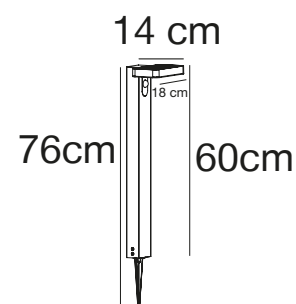

Features

Solar charged
Motion sensor turns light on
Easy to install with the included spike
5 year LED guarantee