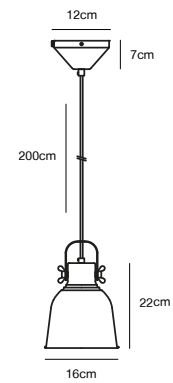

Anthracite 48793003
Metal

ADRIAN 25 Pendant

1. **Masterbox** Qty. 3
   Size H: 36 cm, W: 25 cm, L: 25 cm, Shade Ø: 25 cm, Tilt angle: 180°
   IP Class IP20, Class 2 (Double isolated)
   Cable Textile cable: Black/White 200 cm, non replaceable
   Canopy Color: Black, Material: Metal. Dimension: 12 x 7 cm
   Lightsource E27 - not included
   Can be dimmed by choosing a dimmable bulb

1. **Features**
   Industrial style
   Tilting and turning shade