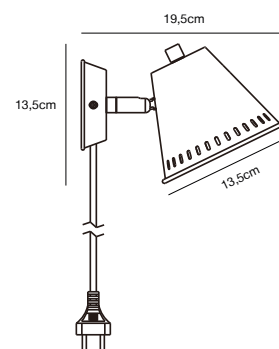

PINE Table lamp by Kaare Bækgaard

1. **Masterbox** Qty. 3
   Size H: 47 cm, W: 15 cm, L: 21 cm, Shade Ø: 13,5 cm, Tube Ø: 1,53 cm, Base Ø: 15 cm, Tilt angle: 90°
   IP Class IP20, Class 2 (Double isolated)
   Cable Black 150 cm, non replaceable. Switch on the fixture
   Lightsource GU10 - not included
   Can not be dimmed

Features

- Soft industrial design
- Beautiful light effect with holes in the shade
- Elegant mix of matt metal and brass details
- On/off Switch in brass on the top of the shade

PINE Wall light by Kaare Bækgaard

1. **Masterbox** Qty. 6
   Size H: 13,5 cm, W: 19,5 cm, L: 13,5 cm, Shade Ø: 13,5 cm, Tilt angle: 90°
   IP Class IP20, Class 2 (Double isolated)
   Cable Black 150 cm, replaceable. Switch on the fixture
   Lightsource GU10 - not included
   Can not be dimmed

Features

- Soft industrial design
- Beautiful light effect with holes in the shade
- Elegant mix of matt metal and brass details
- On/off Switch in brass on the top of the shade