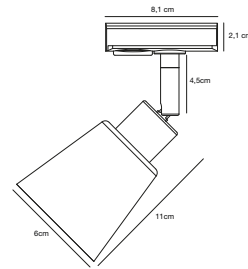

White 71669901
Metal/Plastic