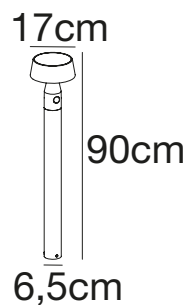

NAMA 50 Garden light EXEMPT

Masterbox Qty. 2
Size H: 50 cm, Shade Ø: 17 cm, Tube Ø: 6,5 cm, Tilt angle: 10°
IP Class IP54, Class 3 (12V)
Lightsource SolarLed - 1W LED, 65 Lumen, 3000 Kelvin, 30000 Hours, RA 80, Beamangle 87°

Features

Solar charged
Night light and motion sensor turns full light on
360 degree light output
Easy to install with the included spike
5 year LED guarantee

NAMA 90 Garden light EXEMPT

Masterbox Qty. 2
Size H: 90 cm, Shade Ø: 17 cm, Tube Ø: 6,5 cm, Tilt angle: 10°
IP Class IP54, Class 3 (12V)
Lightsource SolarLed - 1W LED, 65 Lumen, 3000 Kelvin, 30000 Hours, RA 80, Beamangle 87°

Features

Solar charged
Night light and motion sensor turns full light on
360 degree light output
Easy to install with the included spike
5 year LED guarantee