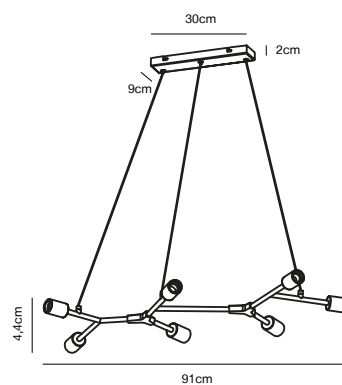

Features

- Industrial style
- Industrial expression with raw, masculine tubes
- New interpretation of a traditional chandelier
- Design your own lamp expression with beautiful decorative bulbs