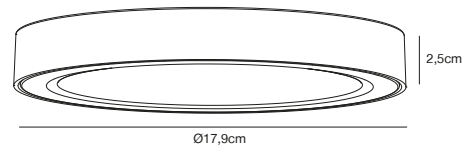

Features

Moodmaker™ Scene Select 3000K/4000K and night light
IP44 protected for water splashing in all directions
Can be recessed as well as surface mounted
Can be recessed mounted from Ø95-155 mm
With memory and reset function
5 year LED guarantee