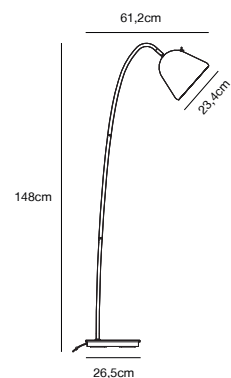

- Features**
 Contemporary classic style
 Clamp for fasten on shelf or other edge
 Flexible arms for a directional light

Beige 2112115001
Metal

FLEUR 15 Table lamp by Says Who

- Masterbox** Qty. 3
Size H: 49 cm, W: 20 cm, L: 38,4 cm, Shade Ø: 15,3 cm,
 Tube Ø: 1,25 cm, Base Ø: 20 cm, Tilt angle: 90°
IP Class IP20, Class 2 (Double isolated)
Cable White 150 cm, non replaceable. Switch on the fixture
Lightsource E14 - not included
 Can not be dimmed

- Features**
 Vintage design
 Elegant brass details
 On/off rocking switch
 Adjustable lamp head for a directional light

Beige 2112124001
Metal

FLEUR 24 Floor lamp by Says Who

- Masterbox** Qty. 2
Size H: 148 cm, W: 26,5 cm, L: 61,2 cm, Shade Ø: 23,4 cm,
 Tube Ø: 1,6 cm, Base Ø: 26,5 cm, Tilt angle: 64°
IP Class IP20, Class 2 (Double isolated)
Cable White 150 cm, non replaceable. Switch on the fixture
Lightsource E27 - not included
 Can not be dimmed

- Features**
 Vintage design
 Elegant brass details
 On/off rocking switch
 Adjustable lamp head for a directional light

Beige 2112101001
Metal

FLEUR 15 Wall light by Says Who

Masterbox	Qty. 3
Size	H: 26,4 cm, W: 15,3 cm, L: 21,2 cm, D: 21,2 cm, Shade Ø: 15,3 cm, Tube Ø: 1,25 cm, Base Ø: 15 cm, Tilt angle: 35°
IP Class	IP20, Class 2 (Double isolated)
Cable	White 150 cm, replaceable. Switch on the fixture
Lightsource	E14 - not included Can not be dimmed