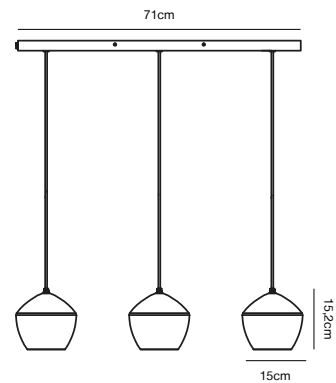

Brass 2010693047
Glass

ORBIFORM 3-Spot Pendant by Kaare Bækgaard

Masterbox Qty. 3
Size H: 15,2 cm, W: 15 cm, L: 71 cm, Shade Ø: 15 cm
IP Class IP20, Class 2 (Double isolated)
Cable Textile cable: Black 200 cm, non replaceable
Canopy Color: Brass, Material: Metal. Dimension: 70 x 5 cm
Lightsource E14 - not included
Can be dimmed by choosing a dimmable bulb

Features

Glamorous art deco design
A beautiful mix of brass and smoked glass
Diamond pattern that reflects light in an exciting way
Perfect match for the long dining table or kitchen island

Brass 2010715047
Glass

ORBIFORM Table lamp by Kaare Bækgaard

Masterbox Qty. 3
Size H: 46,8 cm, W: 23 cm, L: 23 cm, Shade Ø: 23 cm,
Tube Ø: 1,15 cm, Base Ø: 15 cm
IP Class IP20, Class 2 (Double isolated)
Cable Textile cable: Black 150 cm, non replaceable. Switch on the
cable
Lightsource E27 - not included
Can not be dimmed

Features

Glamorous art deco design
A beautiful mix of brass and smoked glass
Diamond pattern that reflects light in an exciting way
Elegant table decoration