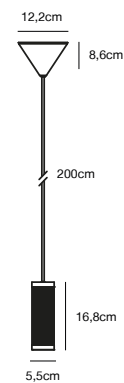

White 49820101
Metal

FRIDA 4-Spot Spot light

Masterbox Qty. 3
Size W: 23 cm, L: 23 cm, D: 11,5 cm, Shade Ø: 5,1 cm,
Base: 20 x 20 cm, Tilt angle: 90°
IP Class IP20, Class 2 (Double isolated)
Lightsource GU10 - not included
Can be dimmed by choosing a dimmable bulb

Features
Contemporary and simple style
Adjustable lamp head for a directional light

Black/Brass 2011053003
Metal

GALLOWAY Pendant

Masterbox Qty. 6
Size H: 16,8 cm, W: 5,5 cm, L: 5,5 cm, Ø: 5.5 cm
IP Class IP20, Class 2 (Double isolated)
Cable Textile cable: Black 200 cm, non replaceable
Canopy Color: Black, Material: Plastic. Dimension: 12,2 cm
Lightsource E27 - not included
Can be dimmed by choosing a dimmable bulb

Features
Art deco style
Design your own luminaire with a decorative bulb
Beautiful brass details