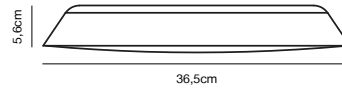

Features

- Scandinavian minimalistic design
- Moodmaker™ built-in dim-to-warm technology operated from dimmer switch
- Provides a soft, diffused light