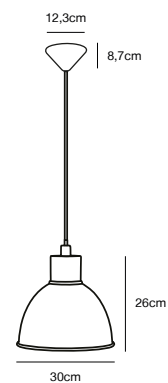

POP Pendant by Sebastian Holmbäck

- **Masterbox** Qty. 3
- **Size** H: 20 cm, W: 21,5 cm, L: 21,5 cm, Shade Ø: 21,5 cm
- **IP Class** IP20, Class 2 (Double isolated)
- **Cable** White/Black 200 cm, non replaceable
- **Canopy** Color: White/Black, Material: Plastic. Dimension: 11,8 x 9 cm
- **Lightsource** E27 - not included
  Can be dimmed by choosing a dimmable bulb

- **Features**
- Contemporary and simple style
- Some glossy, some matt

POP Rough Pendant by Sebastian Holmbäck

- **Masterbox** Qty. 3
- **Size** Shade Ø: 21,5 cm
- **IP Class** IP20, Class 2 (Double isolated)
- **Cable** White/Black 200 cm, non replaceable
- **Canopy** Color: White/Black, Material: Plastic. Dimension: 12,3 cm
- **Lightsource** E27 - not included
  Can be dimmed by choosing a dimmable bulb

- **Features**
- Contemporary and simple style
- Brass joint connecting shade and base
- Rough matte surface with brass details