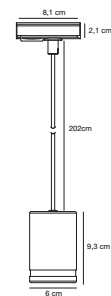

White 2110639901
Metal/Plastic

Black 2110639903
Metal/Plastic

Rondie Link Spot Track Light

1. **Masterbox** Qty. 3
   Size H: 15,2 cm, W: 6 cm, L: 9,3 cm, Shade Ø: 6 cm, Tilt angle: 90°
   IP Class IP20, Class 1 (Earth contact)
   Lightsource GU10 - not included, Max. 35W,
   Can be dimmed by choosing a dimmable bulb

1. **Features**
   Inside frosted glass for special effect
   Choose your bulb for colour, beam angle and lumen

Rondie Link Pendant Track Light

1. **Masterbox** Qty. 3
   Size H: 215,2 cm, W: 6 cm, L: 9,3 cm, Shade Ø: 6 cm,
   IP Class IP20, Class 1 (Earth contact)
   Cable White/Black 200 cm, non replaceable
   Lightsource GU10 - not included, Max. 35W,
   Can be dimmed by choosing a dimmable bulb

1. **Features**
   Inside frosted glass for special effect
   Choose your bulb for colour, beam angle and lumen
   Fabric wire (two metres)
   Wire can be shortened to any desired length