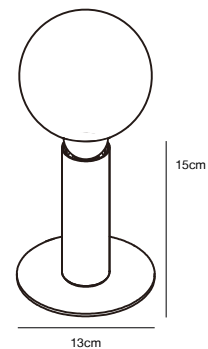

TIME Table lamp by Says Who

1. **Masterbox** Qty. 3
   Size H: 34 cm, W: 26,7 cm, L: 26,7 cm, Shade Ø: 26,7 cm, Base Ø: 12,5 cm
   IP Class IP20, Class 2 (Double isolated)
   Cable Textile cable: Black 150 cm, non replaceable. Switch on the fixture
   Lightsource E27 - not included
   Can not be dimmed

1. **Features**
   Scandinavian contemporary style
   Upward and downward light
   Mix of matte metal and opal glass
   On/off touch function on the base

DEAN Table lamp by Bønnelycke MDD

1. **Masterbox** Qty. 3
   Size H: 15 cm, Base Ø: 13 cm
   IP Class IP20, Class 2 (Double isolated)
   Cable Black 180 cm, non replaceable. Switch on the cable
   Lightsource E27 - not included
   Can not be dimmed

1. **Features**
   Contemporary and simple style
   Design your own luminaire with a decorative bulb