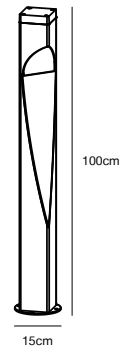

CONCORDIA Garden light by Bønnelycke MDD

Masterbox Qty. 3
Size H: 100 cm, Ø: 15 cm
IP Class IP44, Class 1 (Earth contact)
Lightsource GU10 - Not included

Features
1 meter high
Can be mounted on Nordlux base unit