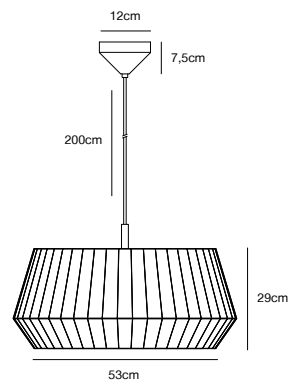

- Features**
Soft and natural design
Handtied pleated cotton shade

White 2112405001
Textile/Metal

Beige 2112405009
Textile/Metal

DICTE Table lamp by Says Who

- Masterbox** Qty. 3
Size H: 42,5 cm, W: 21 cm, L: 21 cm, Shade Ø: 21 cm,
 Tube Ø: 1,15 cm, Base Ø: 15 cm
IP Class IP20, Class 2 (Double isolated)
Cable Black 150 cm, non replaceable. Switch on the cable
Lightsource E14 - not included
 Can not be dimmed