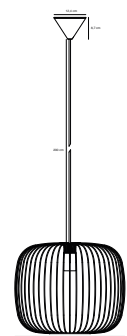

NEW Black 2213303003
Metal

BERONI 35 Pendant by Says Who

Masterbox	Qty. 2
Size	H: 33 cm, W: 35 cm, L: 35 cm, Shade Ø: 35 cm
IP Class	IP20, Class 2 (Double isolated)
Cable	Textile cable: Black 200 cm, non replaceable
Canopy	Color: Black, Material: Plastic. Dimension: 8,7 cm
Lightsource	E27 - not included Can be dimmed by choosing a dimmable bulb

Features

Minimalistic, yet industrial expression
Create your own design expression with a decorative bulb
Elegant finish connecting shade to socket

NEW Black 2213313003
Metal

BERONI 40 Pendant by Says Who

Masterbox	Qty. 2
Size	H: 33 cm, W: 40 cm, L: 40 cm, Shade Ø: 40 cm
IP Class	IP20, Class 2 (Double isolated)
Cable	Textile cable: Black 200 cm, non replaceable
Canopy	Color: Black, Material: Plastic. Dimension: 8,7 cm
Lightsource	E27 - not included Can be dimmed by choosing a dimmable bulb

Features

Minimalistic, yet industrial expression
Create your own design expression with a decorative bulb
Elegant finish connecting shade to socket