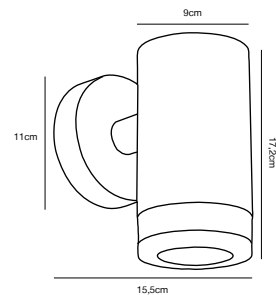

BIRK Double Wall light

Masterbox Qty. 3
Size H: 23,5 cm, D: 15,5 cm, Ø: 9 cm, Tube Ø: 3 cm, Base: 11 cm
IP Class IP44, Class 1 (Earth contact)
Lightsource GU10 - Not included

Features
Build-in parallel connection

BIRK Single Wall light

Masterbox Qty. 3
Size H: 17,2 cm, D: 15,5 cm, Ø: 9 cm, Tube Ø: 3 cm, Base: 11 cm
IP Class IP44, Class 1 (Earth contact)
Lightsource GU10 - Not included

Features
Build-in parallel connection