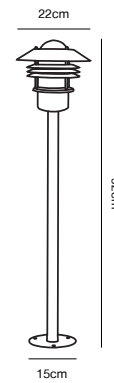

Galvanized 25168031*
Galvanized steel/Glass

*15 year guarantee on corrosion

VEJERS Garden light

- **Masterbox** Qty. 2
- **Size** H: 215 cm, Shade Ø: 39 cm, Tube Ø: 7,4 cm, Base Ø: 15 cm
- **IP Class** IP54, Class 2 (Double isolated)
- **Lightsource** E27 - Not included

- **Features**
- Build-in parallel connection
- Adjustable from 130 to 200 cm hight
- Can be mounted on Nordlux base unit