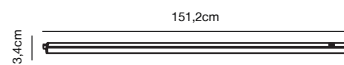

White 2111046101
Plastic

RENTON 110 4000K Batten Light Fitting

Masterbox Qty. 6
Size W: 2,4 cm, L: 111,2 cm, D: 3,4 cm,
IP Class IP20, Class 2 (Double isolated)
Cable On the fixture
Lightsource LED Module, 4000 Kelvin, 35000 Hours, RA 80,
Beamangle 130°, Cannot be dimmed

Features

Parallel connection possible
Ideally suited for under cabinet lighting
Connection cable included
Switch on body
Extendable by connecting multiple rails
5 year LED guarantee

White 2111056101
Plastic

RENTON 150 4000K Batten Light Fitting

Masterbox Qty. 6
Size W: 2,4 cm, L: 151,2 cm, D: 3,4 cm,
IP Class IP20, Class 2 (Double isolated)
Cable On the fixture
Lightsource LED Module, 4000 Kelvin, 25000 Hours, RA 80,
Beamangle 130°, Cannot be dimmed

Features

Parallel connection possible
Ideally suited for under cabinet lighting
Connection cable included
Switch on body
Extendable by connecting multiple rails
5 year LED guarantee