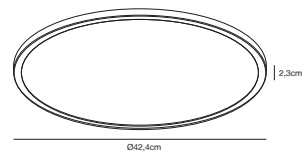

Features

Ultra-slim ceiling panel light
Bluetooth connection to Nordlux Smart Light
Adjustable kelvin and lumen output