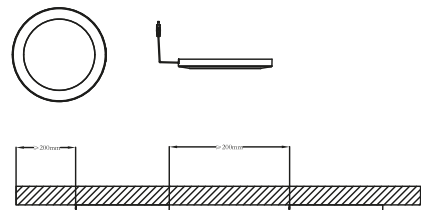

White 2015460101
Plastic

Black 2015460103
Plastic

Brushed Nickel 2015460155
Plastic

KITCHENIO 3-Kit Surface downlight

Masterbox Qty. 3
Size H: 2,1 cm, W: 6,4 cm, L: 6,4 cm, D: 2,1 cm, Ø: 6.4 cm,
IP Class IP20, Class 2 (Double isolated)
Lightsource LED Module - 2W
LED, 170 Lumen, 3000-4000 Kelvin, 25000 Hours, RA 80,
Beamangle 110°, Yes, has built-in dimmable light source with
Moodmaker™ functionality

Features
2-step Moodmaker™ (3000/4000 kelvin) by your regular wall switch
Parallel connection possible
Recessed and surface mounting possible
Cable included (60 cm)
5 year LED guarantee

LISMORE 4-Kit Surface downlight

Masterbox Qty. 3
Size H: 0,86 cm, Ø: 6 cm
IP Class IP20, Class 3 (12V)
Cable White 150 cm, On the cable
Lightsource LED Module - 4X0.7W LED, 75 Lumen, 3000 Kelvin,
30000 Hours, RA 80, Beamangle 120°, Cannot be dimmed

Features
Ideally suited for under cabinet lighting
Cable 1,5m included
Inline on/off switch
5 year LED guarantee