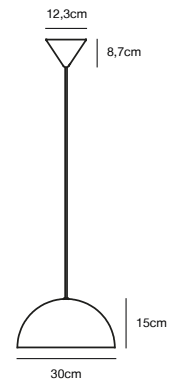

White 48573001
Metal