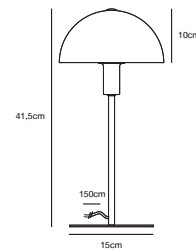

- Features**
Contemporary and simple style
Creating a soft downlight

Black 2112305003
Metal/Opal glass

Brushed steel 2112305032
Metal/Opal glass

Brass 2112305035
Metal/Opal glass

ELLEN 20 Table lamp

- Masterbox** Qty. 3
- Size** H: 41,5 cm, W: 20 cm, L: 20 cm, Shade Ø: 20 cm,
Tube Ø: 1,15 cm, Base Ø: 15 cm
- IP Class** IP20, Class 2 (Double isolated)
- Cable** Textile cable: White/Black 150 cm, non replaceable. Switch on
the cable
- Lightsource** E14 - not included
Can not be dimmed

- Features**
- Exclusive and classic style
- Mouth blown glass shade

White 48555001
Metal

Black 48555003
Metal

NEW Beige 48555009
Metal

Green 48555023
Metal

ELLEN 20 Table lamp

- Masterbox** Qty. 3
- Size** H: 40 cm, W: 20 cm, L: 20 cm, Shade Ø: 20 cm,
Tube Ø: 1,15 cm, Base Ø: 15 cm
- IP Class** IP20, Class 2 (Double isolated)
- Cable** Textile cable: White/Black 150 cm, non replaceable. Switch on
the base
- Lightsource** E14 - not included
Can not be dimmed