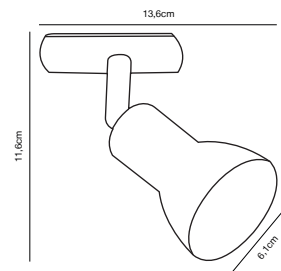

White 86129901
Metal/Plastic

Black 86129903
Metal/Plastic

Munin Link Track Light

1. **Masterbox** Qty. 3
   Size H: 11,6 cm, L: 8 cm, D: 13,6 cm, Shade Ø: 6,1 cm, 180°
   IP Class IP20, Class 2 (Double isolated)
   Lightsource GU10 - not included, Max. 35W,
   Can be dimmed by choosing a dimmable bulb

Features
Ideally suited for combination with Nordlux Smart