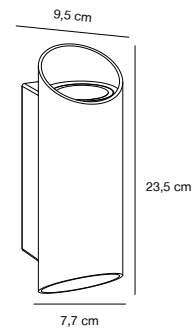

Features

Lights both up and down
Easy installation
Parallel connection possible

NEW Black 2218251003
Plastic

OLIVER Square Wall light

Masterbox Qty. 3
Size H: 17,5 cm, W: 17,5 cm, L: 17,5 cm
IP Class IP54, Class 1 (Earth contact)
Lightsource LED Module, 600 Lumen, 2700 Kelvin, 30000 Hours, RA 80

Features

Versatile wall light
Replaceable covers change the look (two included)
Backlight effect
High lumen output
Entry for cables outside on wall
5 year LED guarantee