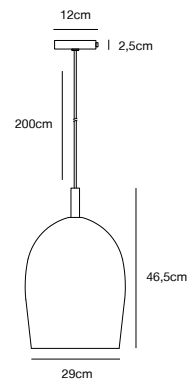

UMA 23 Pendant

- **Masterbox** Qty. 3
- **Size** H: 39,5 cm, W: 23 cm, L: 23 cm, Shade Ø: 23 cm
- **IP Class** IP20, Class 1 (Earth contact)
- **Cable** Textile cable: Black/Gold 200 cm, non replaceable
- **Canopy** Color: Black/Gold, Material: Metal. Dimension: 12 cm
- **Lightsource** E27 - not included
  Can be dimmed by choosing a dimmable bulb

- **Features**
- Modern and decorative design
- Mouth blown glass shade
- Characteristic twisted fabric cable

UMA 30 Pendant

- **Masterbox** Qty. 3
- **Size** H: 46,5 cm, W: 29 cm, L: 29 cm, Shade Ø: 29 cm
- **IP Class** IP20, Class 1 (Earth contact)
- **Cable** Textile cable: Gold/Black 200 cm, non replaceable
- **Canopy** Color: Gold/Black, Material: Metal. Dimension: 12 cm
- **Lightsource** E27 - not included
  Can be dimmed by choosing a dimmable bulb

- **Features**
- Modern and decorative design
- Mouth blown glass shade
- Characteristic twisted fabric cable