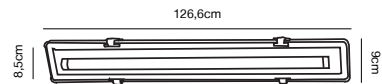

Grey 27586101
Plastic

WORKS IP65 2x9W LED Batten Light Fitting

Masterbox Qty. 6
Size H: 9 cm, W: 11,8 cm, L: 66 cm,
IP Class IP65, Class 1 (Earth contact)
Lightsources G13, Max. 2x10W, incl. 2x9W
T8 LED, 850 Lumen, 4000 Kelvin, 25000 Hours, RA 80,
Beamangle 120°, Cannot be dimmed

Features

Parallel connection possible
In- and outdoor use (IP65)
Easy Connect