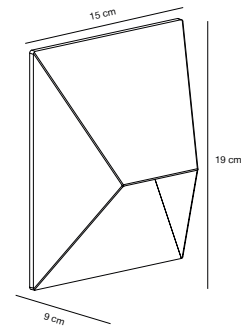

Features
Architectural design
Parallel connection possible
Elegant compact size

NEW White 2218191001
Aluminium

NEW Black 2218191003
Aluminium

NEW Sanded 2218191008
Aluminium

Parallel connection

PONTIO 27 Wall light by Says Who