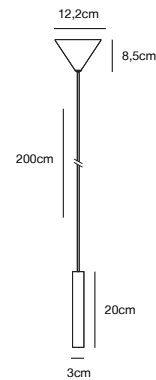

- Masterbox** Qty. 3
- Size** H: 20 cm, W: 12 cm, L: 12 cm, Shade Ø: 3 cm
- IP Class** IP20, Class 2 (Double isolated)
- Cable** White/Black 200 cm, non replaceable
- Canopy** Color: White/Black, Material: Plastic. Dimension: 12,2 cm
- Lightsource** LED Module - 3,2W
LED, 60W, 320 Lumen, 2700 Kelvin, 25000 Hours, RA 80, Beamangle 41°
Has built-in dimmable light source with Moodmaker™ functionality