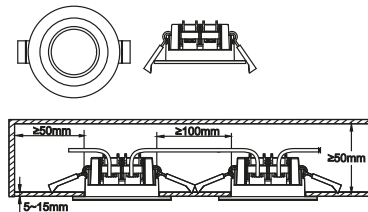

White 47650101
Plastic

Moodmaker™ Step Dimming

CLYDE 8 4000K Downlight

- **Masterbox** Qty. 3
- **IP Class** IP20, Class 2 (Double isolated)
- **Lightsource** LED Module - 5W LED, 400 Lumen, 4000 Kelvin, 25000 Hours, RA 80, Beamangle 120°, Has built-in dimmable light source with Moodmaker™ functionality

Features

- 3-Step Moodmaker™ dimmer both/inner/outer rings
- Parallel connection possible
- Connector block included
- Memory & reset function
- 5 year LED guarantee