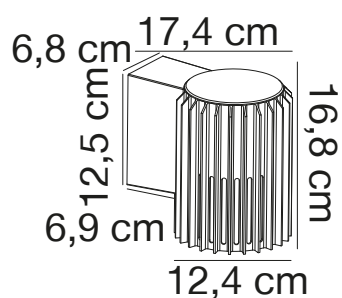

NEW Black 2118006003
Aluminium