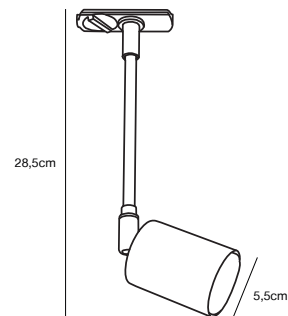

Matt white 2110609901
Metal/Plastic

Matt black 2110609903
Metal/Plastic

Diskie Link Track Light

- **Masterbox** Qty. 3
- **Size** H: 14 cm, Shade Ø: 20 cm, Tilt angle: 90°
- **IP Class** IP20, Class 1 (Earth contact)
- **Lightsource** LED Module - 8W LED, 750 Lumen, 3000 Kelvin, 20000 Hours, RA 90, Beamangle 120°, Has built-in dimmable light source with Moodmaker™ functionality

- **Features**
- LED integrated AC SMD 7W
- Dimmable
- RA90 natural light
- 5 year LED guarantee

Explor Link Track Light

- **Masterbox** Qty. 6
- **Size** D: 28,5 cm, Shade Ø: 5,5 cm, Tilt angle: 180°
- **IP Class** IP20, Class 2 (Double isolated)
- **Lightsource** GU10 - not included, Max. 7W
- Yes, can be dimmed by choosing a dimmable bulb

- **Features**
- Ideally suited for combination with Nordlux Smart