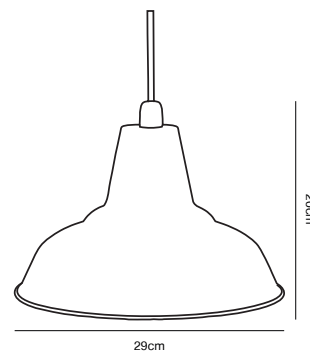

- Features**
- Industrial style
- Adjustable lamp head for a directional light
- Black silk matt finish and polished brass details

Nature 84823014
Wood

CHINO 25 Pendant

Masterbox	Qty. 3
Size	H: 23 cm, Shade Ø: 25 cm
IP Class	IP20, Class 2 (Double isolated)
Cable	Black 250 cm, non replaceable
Canopy	Color: Black, Material: Plastic. Dimension: 11,8 cm
Lightsource	E27 - not included Can be dimmed by choosing a dimmable bulb