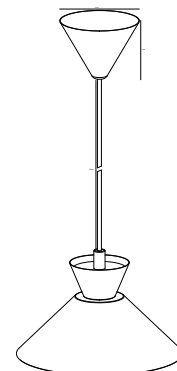

NEW White 2213471001
Metal

NEW Grey 2213471010
Metal

BRETAGNE Wall light by Kaare Bækgaard

Masterbox Qty. 3
Size H: 18 cm, Shade Ø: 30 cm, Tube Ø: 1,27 cm, Base Ø: 7,5 cm, Tilt angle: 90°
IP Class IP20, Class 2 (Double isolated)
Cable White/Black 150 cm, non replaceable. Switch on the base
Lightsource G9 - not included
Can not be dimmed

Features

Scandinavian clean and soft lines
Multiple layered shades create a soft, diffused light
White coloured inside for optimal light
On/off rocking switch on top

NEW White 2213333001
Metal

NEW Black 2213333003
Metal

NEW Grey 2213333010
Metal

NEW Yellow 2213333026
Metal

DIAL 25 Pendant by Says Who

Masterbox Qty. 3
Size H: 13,5 cm, W: 25 cm, L: 25 cm, Shade Ø: 25 cm
IP Class IP20, Class 2 (Double isolated)
Cable Grey/Yellow/White/Black 200 cm, non replaceable
Canopy Color: White, Material: Plastic. Dimension: 9 cm
Lightsource E27 - not included
Can be dimmed by choosing a dimmable bulb

Features

Nordic simplicity with clean lines
Decorative uplight effect creating a floating vibe
Updated look from the fifties and sixties