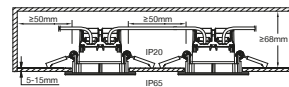

Features

Smart use for dim, white or colour
Water resistant (IP65) (water jets from any angle)
Parallel connection up to 15 pcs.
Memory and reset function
Easy screwless push-in connections (no tooling)
5 year LED guarantee