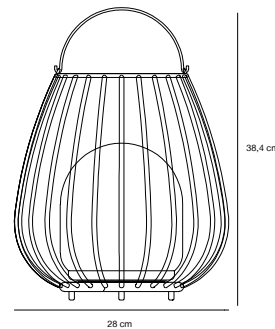

Moodmaker™ Step Dimming

Step 1
100%

Step 2
50%

Step 3
20%