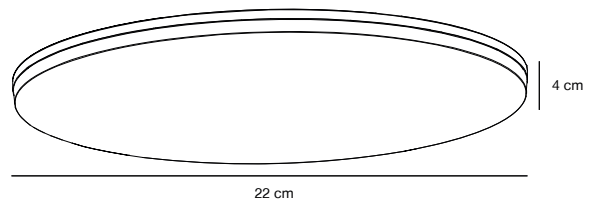

White 2210246001
Plastic

VIC 22 4000K Ceiling light

Masterbox Qty. 3
Size H: 4 cm, Ø: 22 cm
IP Class IP40, Class 2 (Double isolated)
Cable Plastic white 15 cm, non replaceable
Lightsource LED Module - 18W, 1800 Lumen, 4000K Kelvin,
Cannot be dimmed

Features

Integrated LED with high lumen output
Easy installation

White 2210226001
Plastic

VIC 29 3000K Ceiling light

Masterbox Qty. 3
Size H: 4 cm, Ø: 29 cm
IP Class IP40, Class 2 (Double isolated)
Cable Plastic white 15 cm, non replaceable
Lightsource LED Module - 24W, 2100 Lumen, 3000K Kelvin,
Cannot be dimmed

Features

Integrated LED with high lumen output
Easy installation