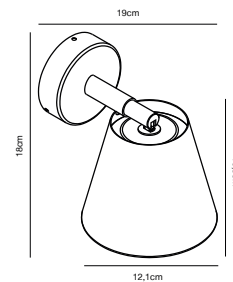

White 83051001
Metal/Plastic