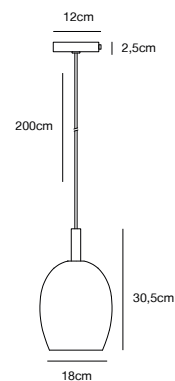

Features

Modern and decorative design
Mouth blown glass shade
Characteristic twisted fabric cable