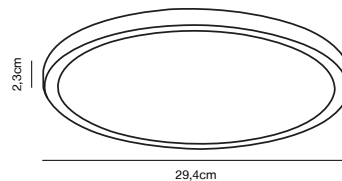

Moodmaker™ Step Dimming

Step 1
100%

Step 2
50%

Step 3
20%