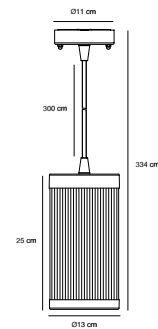

Features

- Durable, powder coated metal
- Ripped diffuser creates a pleasant light
- Parallel connection possible

NEW White 2218075001
Aluminium