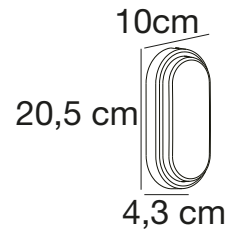

CUBA ENERGY OVAL Wall light

Masterbox Qty. 3
Size H: 20,5 cm, L: 10 cm
IP Class IP54, Class 2 (Double isolated)
Lightsources LED Module - 6,5W
LED, 700 Lumen, 3000 Kelvin, 30000 Hours, RA 80,
Beamangle 120°

Features
High light output (700 lumen)
Designed for both wall and ceiling mounting
5 year LED guarantee