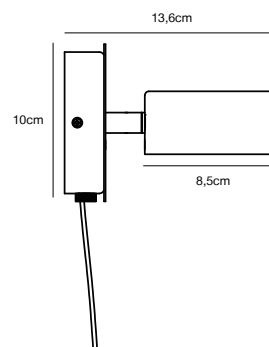

Features

- Scandinavian minimalistic design
- Moodmaker™ 3-step dimmable with memory function
- 350 lumen per lamp head
- Adjustable joint and flexible lamp head for a directional light
- 5 year LED guarantee