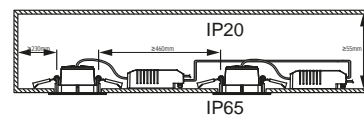

Features

- 2-step Moodmaker™ 2700K345lm/4000K600lm-switch
- Ideally suited for bathroom zone 1-2 (IP65)
- Parallel connection possible
- Memory & reset function
- Connector block included
- 5 year LED guarantee