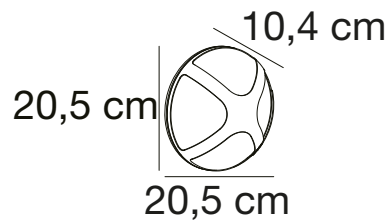

Black 2118131003
Metal/Plastic