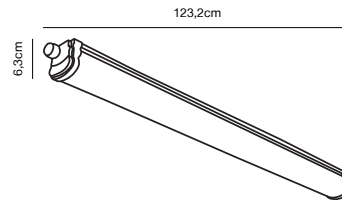

White 47746101
Plastic

OAKLAND 120 Double Batten Light Fitting

Masterbox Qty. 6
Size H: 6,5 cm, W: 8,3 cm, L: 123,2 cm
IP Class IP65, Class 2 (Double isolated)
Lightsource LED Module - 43W LED, 4400 Lumen, 4000 Kelvin,
25000 Hours, RA 80, Beamangle 125°, Cannot be dimmed

Features

Upgraded generation - lumen uplift
Parallel connection possible
Twist lock - Easy connect
Centred wiring - new higher brackets cable lead
IP65 - In and outdoor use
5 year LED guarantee