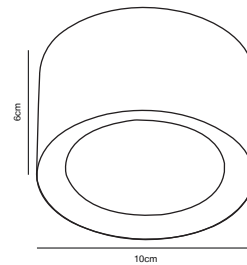

NEW White 2110850101
Plastic