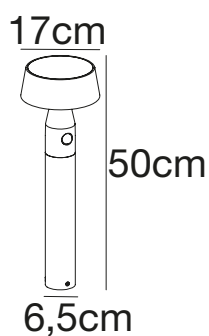

Black 2118278003
Aluminium/Plastic

NAMA 90 Garden light EXEMPT

Masterbox Qty. 2
Size H: 90 cm, Shade Ø: 17 cm, Tube Ø: 6,5 cm, Tilt angle: 10°
IP Class IP54, Class 3 (12V)
Lightsource SolarLed - 1W LED, 65 Lumen, 3000 Kelvin, 30000 Hours, RA 80, Beamangle 87°

Features

Solar charged
Night light and motion sensor turns full light on
360 degree light output
Easy to install with the included spike
5 year LED guarantee