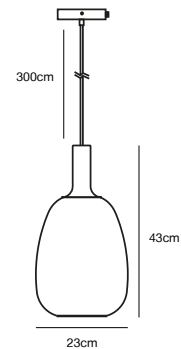

ADRIAN Wall light

1. **Masterbox** Qty. 3
   Size H: 20,2 cm, W: 20 cm, L: 20 cm, D: 17 cm, Shade Ø: 12,5 cm, Base: Ø 10 cm, Tilt angle: 120°
   IP Class IP20, Class 2 (Double isolated)
   Cable Textile cable: Black/White 150 cm, replaceable. Switch on the base
   Lightsource E27 - not included
   Can not be dimmed

1. **Features**
   Industrial style
   Tilting and turning shade

ALTON 23 Pendant

1. **Masterbox** Qty. 3
   Size H: 43 cm, Shade Ø: 23 cm
   IP Class IP20, Class 1 (Earth contact)
   Cable Textile cable: White/Black 300 cm, non replaceable
   Canopy Color: White/Black, Material: Metal. Dimension: 12 cm
   Lightsource E27 - not included
   Can be dimmed by choosing a dimmable bulb

1. **Features**
   Contemporary art deco style
   Mouth blown glass and exclusive details
   Optional top in brass and black included