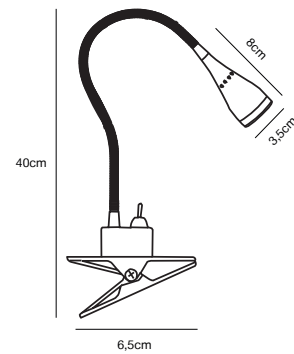

White 2010763001
Metal/Plastic