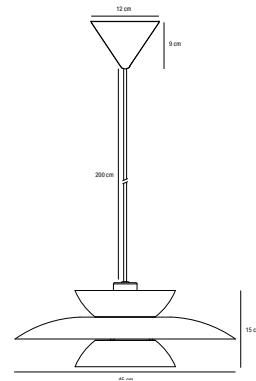

346-357

Families

NEW Black 2213603003
Metal

CARMEN 45 Pendant by Says Who

Masterbox Qty. 2
Size H: 15 cm, W: 45 cm, L: 45 cm, Shade Ø: 45 cm
IP Class IP20, Class 2 (Double isolated)
Cable Textile cable: Black 200 cm, non replaceable
Canopy Color: Black, Material: Plastic. Dimension: 9 cm
Lightsource E27 - not included
 Can be dimmed by choosing a dimmable bulb

Features

Scandinavian clean and soft lines
 Multiple layered shades create a soft, diffused light

NEW Black 2213615003
Metal

CARMEN Table lamp by Says Who

Masterbox Qty. 2
Size H: 43 cm, W: 26 cm, L: 26 cm, Shade Ø: 26 cm,
 Tube Ø: 1,15 cm
IP Class IP20, Class 2 (Double isolated)
Cable Textile cable: Black 150 cm, non replaceable. Switch on the
 cable
Lightsource E14 - not included
 Can not be dimmed

Features

Scandinavian clean and soft lines
 Multiple layered shades create a soft, diffused light

White 45761001
Metal

NEW Black 45761003
Metal

Grey 45761010
Metal

EIK Wall light

Masterbox	Qty. 3
Size	H: 11 cm, W: 15 cm, L: 15 cm, D: 15 cm, Shade Ø: 8,5 cm, Base: Ø 8 cm, Base Ø: 8 cm, Tilt angle: 90°
IP Class	IP20, Class 2 (Double isolated)
Cable	White/Black 200 cm, replaceable. Switch on the base
Lightsource	GU10 - not included Can not be dimmed

Features
Contemporary and simple style
Tilting and turnable shade
Can be used on both wall and ceiling

White 45770101
Metal

NEW Black 45770103
Metal

Grey 45770110
Metal

EIK 2-Spot Spot light

Masterbox	Qty. 3
Size	H: 15 cm, W: 28,5 cm, L: 28,5 cm, D: 15 cm, Shade Ø: 8,5 cm, Base: 26 x 3,7 cm, Tilt angle: 320°
IP Class	IP20, Class 1 (Earth contact)
Canopy	Material: Metal. Dimension: 2,5 cm
Lightsource	GU10 - not included Can be dimmed by choosing a dimmable bulb