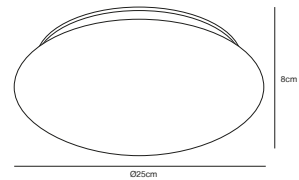

White 2015196101
Metal/Plastic

MONTONE 30 Ceiling light

Masterbox Qty. 3
Size H: 9,5 cm, Ø: 30 cm
IP Class IP44, Class 1 (Earth contact)
Lightsource LED Module - 10W LED, 1000 Lumen, 2700 Kelvin,
20000 Hours, RA 80, Beamangle 120°, Cannot be dimmed

Features

DOB: Driver-on-Board LED technology
Suitable for humid areas (IP44)
5 year LED guarantee