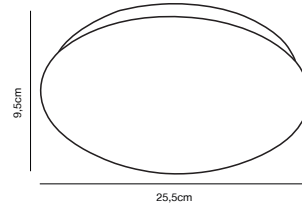

White 45616001
Metal/Plastic

MÁNI 32 Ceiling light

Masterbox Qty. 6
Size H: 10,5 cm, Ø: 32,5 cm
IP Class IP20, Class 1 (Earth contact)
Lightsource LED Module - 18W LED, 1000 Lumen, 3000 Kelvin,
30000 Hours, RA 80, Beamangle 118°, Cannot be dimmed

Features
Matt diffusor
5 year LED guarantee