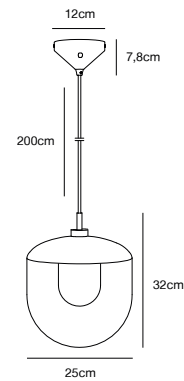

ALANIS Wall light by Says Who

- Masterbox** Qty. 3
Size H: 15 cm, W: 8,6 cm, L: 8,6 cm, Shade Ø: 6 cm, Base Ø: 8,6 cm, Tilt angle: 90°
IP Class IP20, Class 2 (Double isolated)
Cable White/Black 150 cm, replaceable. Switch on the base
Lightsource GU10 - not included
 Can not be dimmed

MAGIA 18 Pendant by Says Who

- Masterbox** Qty. 3
Size H: 24,5 cm, W: 18 cm, L: 18 cm, Shade Ø: 18 cm
IP Class IP20, Class 2 (Double isolated)
Cable White/Black 200 cm, non replaceable
Canopy Color: White/Black, Material: Metal. Dimension: 12 cm
Lightsource E27 - not included
 Can be dimmed by choosing a dimmable bulb

NEW White 2112023001
Metal/Glass

NEW Black 2112023003
Metal/Glass

MAGIA 26 Pendant by Says Who

- Masterbox** Qty. 3
Size H: 32 cm, W: 25 cm, L: 25 cm, Shade Ø: 25 cm
IP Class IP20, Class 2 (Double isolated)
Cable Black/White 200 cm, non replaceable
Canopy Color: Black/White, Material: Metal. Dimension: 12 cm
Lightsource E27 - not included
 Can be dimmed by choosing a dimmable bulb

NEW White 2112035001
Metal/Glass

NEW Black 2112035003
Metal/Glass

MAGIA Table lamp by Says Who

- Masterbox** Qty. 3
Size H: 42,5 cm, W: 18 cm, L: 18 cm, Shade Ø: 18 cm,
 Tube Ø: 1,6 cm, Base Ø: 15 cm
IP Class IP20, Class 2 (Double isolated)
Cable White/Black 150 cm, non replaceable. Switch on the cable
Lightsource E27 - not included
 Can not be dimmed