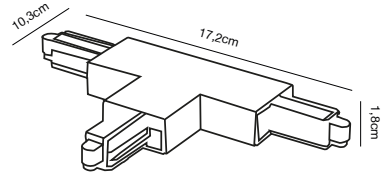

Link T-Connector left Track Light

Masterbox Qty. 6
Size H: 1,8 cm, W: 10,3 cm, L: 17,2 cm,
IP Class IP20, Class 1 (Earth contact)
Lightsource Max. 660W

Features
Connector for rails, without power supply