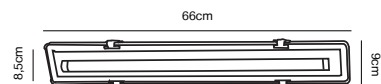

Features

Parallel connection possible
IP65 - In and outdoor use
Easy Connect