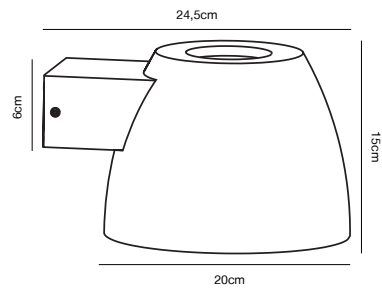

White 84181001
Metal/Glass