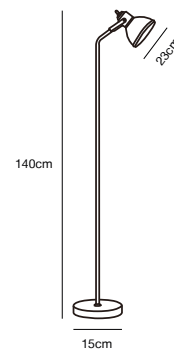

White 45721001
Metal