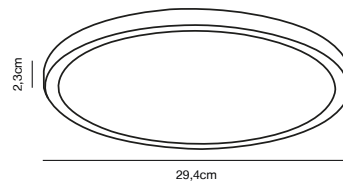

White 50036101
Plastic

OJA 29 IP54 2700K Ceiling light

Masterbox Qty. 3
Size H: 2,3 cm, Ø: 29,4 cm,
IP Class IP54, Class 2 (Double isolated)
Lightsource LED Module - 18W LED, 1600 Lumen, 2700 Kelvin,
25000 Hours, RA 80, Beamangle 120°, Cannot be dimmed

Features
Ultra-thin design
Backlight effect
Easy twist lock connection and easy installation
5 year LED guarantee