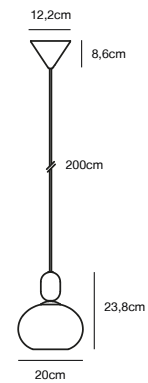

NEW **Black 2213073003**
Metal