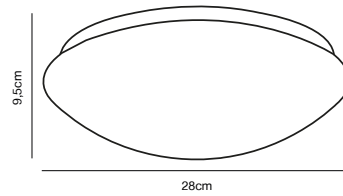

White 45376001
Metal/Plastic

ASK 36 Ceiling light

Masterbox Qty. 3
Size H: 10,5 cm, Shade Ø: 36 cm,
IP Class IP44, Class 1 (Earth contact)
Lightsource LED Module - 18W LED, 1450 Lumen, 3000 Kelvin,
30000 Hours, RA 80, Beamangle 120°, Cannot be dimmed

Features
Suitable for humid areas (IP44)
Matt diffusor
5 year LED guarantee