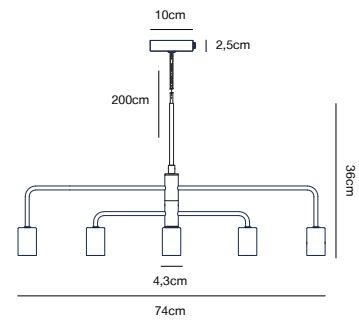

NEW Nature 2213133014
Wood

ASTI 30 Pendant

- **Masterbox** Qty. 3
- **Size** H: 40 cm, W: 30 cm, L: 30 cm, Shade Ø: 30 cm
- **IP Class** IP20, Class 2 (Double isolated)
- **Cable** Textile cable: White 200 cm, non replaceable
- **Canopy** Color: Black, Material: Plastic. Dimension: 9 cm
- **Lightsource** E27 - not included
  Can be dimmed by choosing a dimmable bulb

- **Features**
- Natural and soft design bringing nature inside
- Wooden structure creates beautiful light and shadow play
- Create your own design expression with a decorative bulb
- Increased number of slats for elegant effect
- Elegant chrome socket