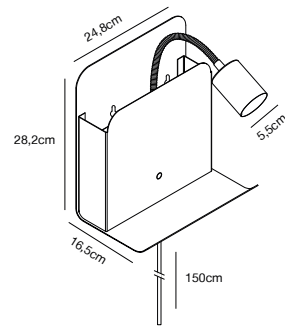

Black 320130
Aluminium