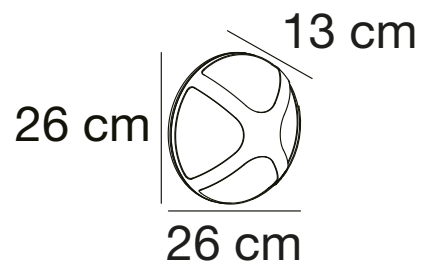

Parallel connection

*15 year guarantee on corrosion

CROSS 20 Wall light by MB

Masterbox Qty. 3
Size D: 10,4 cm, Ø: 20.5 cm
IP Class IP54, Class 1 (Earth contact)
Lightsource E14 - Not included

Features

Classic and modern design
Like a piece of jewellery for your house

Parallel connection possible

Parallel connection

*15 year guarantee on corrosion

CROSS 25 Wall light by MB

Masterbox Qty. 3
Size D: 13 cm, Ø: 26 cm
IP Class IP54, Class 1 (Earth contact)
Lightsource E27 - Not included

Features

Classic and modern design
Like a piece of jewellery for your house

Parallel connection possible