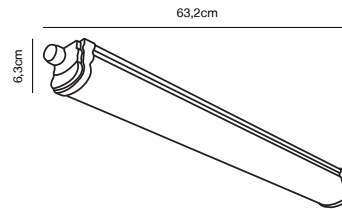

Features

Upgraded generation - lumen uplift
Parallel connection possible
Twist lock - Easy connect
Centred wiring - new higher brackets cable lead
IP65 - In and outdoor use
5 year LED guarantee

White 47726101
Plastic