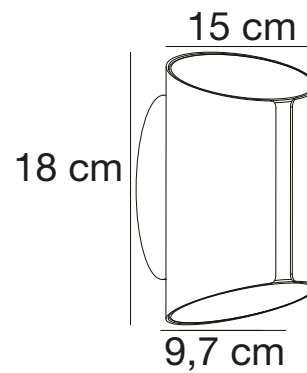

White 49091001
Plastic