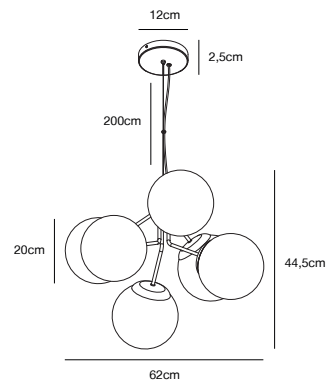

IVONA 6-Spot Pendant by Says Who

Masterbox	Qty. 2
Size	H: 44,5 cm, W: 62 cm, L: 62 cm, Shade Ø: 20 cm, Base Ø: 12 cm
IP Class	IP20, Class 2 (Double isolated)
Cable	Textile cable: White/Black 200 cm, non replaceable
Canopy	Color: Brass/Black, Material: Metal. Dimension: 12 cm
Lightsource	E27 - not included Can be dimmed by choosing a dimmable bulb

Features

Modern interpretation of the classic chandelier
Mouth blown glass
Emits a beautiful light from the glass balls for a modern and extravagant style

UMA 18 Pendant

Masterbox	Qty. 3
Size	H: 30,5 cm, W: 18 cm, L: 18 cm, Shade Ø: 18 cm
IP Class	IP20, Class 1 (Earth contact)
Cable	Textile cable: Black/Gold 200 cm, non replaceable
Canopy	Color: Black/Gold, Material: Metal. Dimension: 12 cm
Lightsource	E27 - not included Can be dimmed by choosing a dimmable bulb

Features

Modern and decorative design
Mouth blown glass shade
Characteristic twisted fabric cable