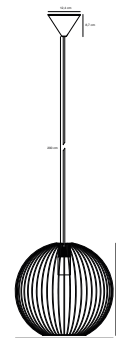

NEW Black 2213313003
Metal

BERONI 40 Pendant by Says Who

Masterbox	Qty. 2
Size	H: 33 cm, W: 40 cm, L: 40 cm, Shade Ø: 40 cm
IP Class	IP20, Class 2 (Double isolated)
Cable	Textile cable: Black 200 cm, non replaceable
Canopy	Color: Black, Material: Plastic. Dimension: 8,7 cm
Lightsource	E27 - not included Can be dimmed by choosing a dimmable bulb

Features

Minimalistic, yet industrial expression
Create your own design expression with a decorative bulb
Elegant finish connecting shade to socket