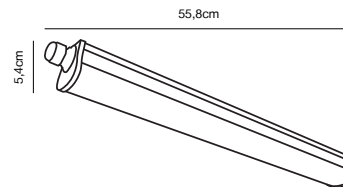

Grey 49666110
Plastic

WESTPORT 120 Single Batten Light Fitting

Masterbox Qty. 6
Size W: 5,4 cm, L: 115,8 cm, D: 5,4 cm,
IP Class IP65, Class 2 (Double isolated)
Lightsource LED Module - 23W LED, 2160 Lumen, 4000 Kelvin,
25000 Hours, RA 80, Beamangle 125°, Cannot be dimmed

Features

IP65 - In and outdoor use
5 year LED guarantee