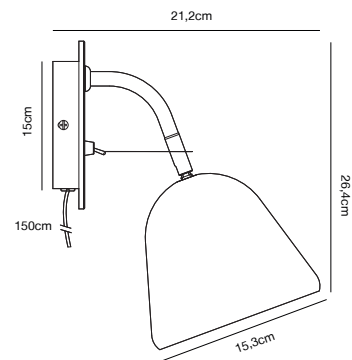

- Features**
 Contemporary classic style
 Clamp for fasten on shelf or other edge
 Flexible arms for a directional light

Beige 2112115001
Metal

FLEUR 15 Table lamp by Says Who

- Masterbox** Qty. 3
Size H: 49 cm, W: 20 cm, L: 38,4 cm, Shade Ø: 15,3 cm,
 Tube Ø: 1,25 cm, Base Ø: 20 cm, Tilt angle: 90°
IP Class IP20, Class 2 (Double isolated)
Cable White 150 cm, non replaceable. Switch on the fixture
Lightsource E14 - not included
 Can not be dimmed

- Features**
 Vintage design
 Elegant brass details
 On/off rocking switch
 Adjustable lamp head for a directional light

Beige 2112124001
Metal

FLEUR 24 Floor lamp by Says Who

- Masterbox** Qty. 2
Size H: 148 cm, W: 26,5 cm, L: 61,2 cm, Shade Ø: 23,4 cm,
 Tube Ø: 1,6 cm, Base Ø: 26,5 cm, Tilt angle: 64°
IP Class IP20, Class 2 (Double isolated)
Cable White 150 cm, non replaceable. Switch on the fixture
Lightsource E27 - not included
 Can not be dimmed

- Features**
 Vintage design
 Elegant brass details
 On/off rocking switch
 Adjustable lamp head for a directional light

Beige 2112101001
Metal

FLEUR 15 Wall light by Says Who

Masterbox	Qty. 3
Size	H: 26,4 cm, W: 15,3 cm, L: 21,2 cm, D: 21,2 cm, Shade Ø: 15,3 cm, Tube Ø: 1,25 cm, Base Ø: 15 cm, Tilt angle: 35°
IP Class	IP20, Class 2 (Double isolated)
Cable	White 150 cm, replaceable. Switch on the fixture
Lightsource	E14 - not included Can not be dimmed

Features

- Vintage design
- Elegant brass details
- On/off rocking switch
- Adjustable lamp head for a directional light

Brass 2010553035
Metal/Opal Glass

GRANT 15 Pendant

Masterbox	Qty. 3
Size	H: 29 cm, W: 15 cm, L: 15 cm, Shade Ø: 15 cm
IP Class	IP20, Class 2 (Double isolated)
Cable	White 200 cm, non replaceable
Canopy	Color: Brass, Material: Metal. Dimension: 12 cm
Lightsource	E14 - not included Can be dimmed by choosing a dimmable bulb