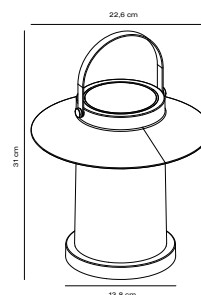

Features

- Durable materials well-suited for harsh weather
- Solar charged
- Turns on automatically when darkness falls