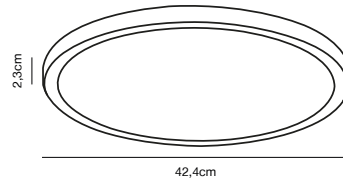

White 50226101
Plastic/Metal

OJA 42 IP54 4000K Dim Ceiling light

Masterbox Qty. 3
Size H: 2,3 cm, Ø: 42,4 cm,
IP Class IP54, Class 2 (Double isolated)
Lightsource LED Module - 24W LED, 2400 Lumen, 4000 Kelvin,
30000 Hours, RA 80, Beamangle 120°,
Has built-in dimmable light source for wall dimmer

Features

Stepless dimmable by wall dimmer
Backlight effect
Easy twist lock connection and easy installation
5 year LED guarantee