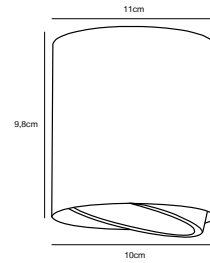

White 78521001
Metal/Plastic

IP S5 Bathroom lighting by Bønnelycke MDD

- **Masterbox** Qty. 3
- **Size** H: 11 cm, D: 15 cm, Ø: 10 cm
- **IP Class** IP44, Class 2 (Double isolated)
- **Lightsource** GU10 - not included, Max. 8W LED
  Can be dimmed by choosing a dimmable bulb

Features
Ideally suited for combination with Nordlux Smart
Also ideal to install in other indoor rooms