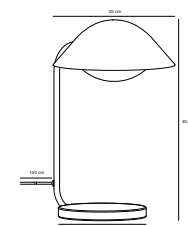

FREYA 35 Pendant by Says Who

Masterbox	Qty. 2
Size	H: 17 cm, W: 35 cm, L: 35 cm, Shade Ø: 35 cm
IP Class	IP20, Class 2 (Double isolated)
Cable	Black/White 200 cm, non replaceable
Canopy	Color: Black/White, Material: Plastic. Dimension: 9 cm
Lightsource	E27 - not included Can be dimmed by choosing a dimmable bulb

Features

Organically shaped pendant in Nordic design
Non-visible light source for an indirect light
Removeable lower shade for easy change of bulb

NEW Black 2213115003
Metal

NEW Beige 2213115009
Metal

NEW Green 2213115023
Metal

FREYA Table lamp by Says Who

Masterbox	Qty. 2
Size	H: 43 cm, W: 31 cm, L: 31 cm, Shade Ø: 25 cm, Tube Ø: 1,15 cm
IP Class	IP20, Class 2 (Double isolated)
Cable	Black/White 150 cm, non replaceable. Switch on the cable
Lightsource	E14 - not included Can not be dimmed

Features

Organically shaped table lamp in Nordic design
Non-visible light source for an indirect light
Removeable lower shade for easy change of bulb