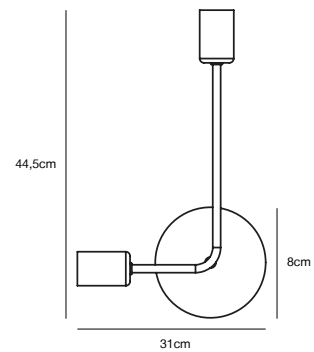

Grey 2010673047
Glass

ORBIFORM Pendant by Kaare Bækgaard

1. **Masterbox** Qty. 3
   Size H: 21,5 cm, W: 23 cm, L: 23 cm, Shade Ø: 23 cm
   IP Class IP20, Class 2 (Double isolated)
   Cable Textile cable: Black 200 cm, non replaceable
   Canopy Color: Brass, Material: Metal. Dimension: 12 cm
   Lightsource E27 - not included
   Can be dimmed by choosing a dimmable bulb

1. **Features**
   Glamorous art deco design
   A beautiful mix of brass and smoked glass
   Diamond pattern that reflects light in an exciting way
   Hang 3 lamps together in a line or cluster