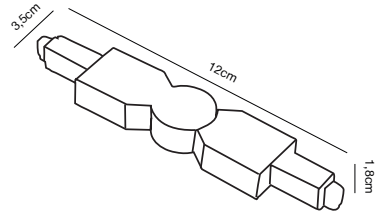

Link Connector turnable Track Light

Masterbox Qty. 6
Size W: 3,5 cm, L: 12 cm, D: 1,8 cm,
IP Class IP20, Class 1 (Earth contact)

Features
Connector for rails, without power supply
Adjustable 0-100 degrees both right and left

White 79039901
Plastic/Metal