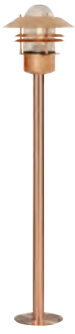

Copper 25078030*
Copper/Glass