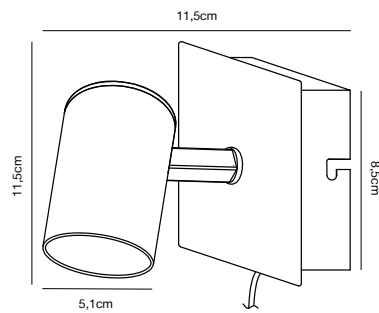

Features
 Minimalist and classic design
 Opal glass shade
 Adjustable lamp head for a directional light

Black 2112950003
Metal/Opal glass

COLE 5-Spot Spot light

Masterbox Qty. 3
Size H: 18,6 cm, W: 87 cm, L: 24,2 cm, D: 24,2 cm, Shade Ø: 8 cm,
 Base Ø: 11 cm, Tilt angle: 90°
IP Class IP20, Class 2 (Double isolated)
Canopy Color: Black, Material: Metal. Dimension: 11 cm
Lightsource E14 - not included
 Can be dimmed by choosing a dimmable bulb

Features
 Minimalist and classic design
 Opal glass shade
 Adjustable lamp head for a directional light

White 49801001
Metal

FRIDA Wall light

- Masterbox** Qty. 6
Size H: 11,5 cm, D: 11,5 cm, Shade Ø: 5,1 cm, Base: 8,5 x 8,5 cm, Tilt angle: 90°
IP Class IP20, Class 2 (Double isolated)
Cable White 150 cm, replaceable. Switch on the cable
Lightsource GU10 - not included
 Can not be dimmed

- Features**
 Contemporary and simple style
 Adjustable lamp head for a directional light

White 49810101
Metal

FRIDA 2-Spot Spot light

- Masterbox** Qty. 3
Size W: 8 cm, L: 29 cm, D: 11,5 cm, Shade Ø: 5,1 cm, Base: 29 x 6 cm, Tilt angle: 90°
IP Class IP20, Class 2 (Double isolated)
Lightsource GU10 - not included
 Can be dimmed by choosing a dimmable bulb

- Features**
 Contemporary and simple style
 Adjustable lamp head for a directional light
 Can be used on both wall and ceiling

White 49820101
Metal

FRIDA 4-Spot Spot light

Masterbox Qty. 3
Size W: 23 cm, L: 23 cm, D: 11,5 cm, Shade Ø: 5,1 cm,
 Base: 20 x 20 cm, Tilt angle: 90°
IP Class IP20, Class 2 (Double isolated)
Lightsource GU10 - not included
 Can be dimmed by choosing a dimmable bulb