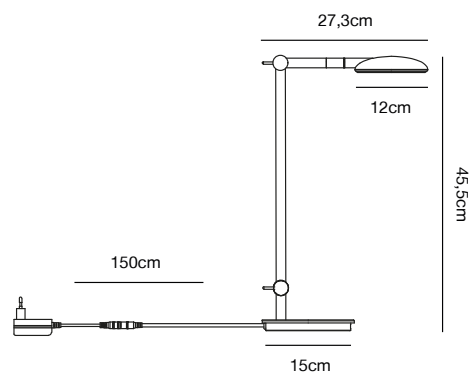

BEND Table lamp by Says Who

Masterbox	Qty. 2
Size	H: 45,5 cm, W: 15 cm, L: 27,3 cm, Shade Ø: 12 cm, Tube Ø: 1,6 cm, Base Ø: 15 cm, Tilt angle: 60°
IP Class	IP20, Class 3 (12V)
Cable	Textile cable: Black 150 cm, non replaceable. Switch on the fixture
Lightsource	LED Module - 5W LED, 410 Lumen, 2700 Kelvin, 20000 Hours, RA 80, Beamangle 110° Has built-in dimmable light source with Moodmaker™ functionality

Features

- Scandinavian minimalistic design
- Moodmaker™ Touch dimmable on fixture
- Adjustable arm and turn of lamp head for a directional light
- USB port for charging your phone or other device
- 5 year LED guarantee

BEND Single Floor lamp by Says Who

Masterbox	Qty. 2
Size	H: 135 cm, W: 25 cm, L: 36,8 cm, Shade Ø: 12 cm, Tube Ø: 1,6 cm, Base Ø: 25 cm, Tilt angle: 60°
IP Class	IP20, Class 3 (12V)
Cable	Textile cable: Black 150 cm, non replaceable. Switch on the fixture
Lightsource	LED Module - 5W LED, 410 Lumen, 2700 Kelvin, 20000 Hours, RA 80, Beamangle 110° Has built-in dimmable light source with Moodmaker™ functionality

Features

- Scandinavian minimalistic design
- Moodmaker™ Touch dimmable on fixture
- Adjustable arm and turn of lamp head for a directional light
- 5 year LED guarantee