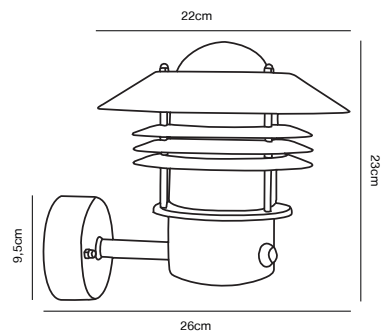

Features
Build-in parallel connection
Build-in daylight and motion sensor

*15 year guarantee
on corrosion

Galvanized 74461031*
Galvanized steel/Glass

VEJERS Down Wall light

Masterbox Qty. 3
Size H: 23 cm, D: 26 cm, Shade Ø: 22 cm, Base: 9.5 cm
IP Class IP54, Class 1 (Earth contact)
Lightsource E27 - Not included