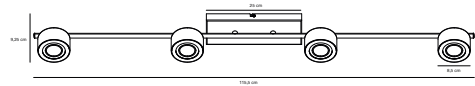

CLYDE 4-Spot Spot light

- **Masterbox** Qty. 3
- **Size** H: 10 cm, W: 115 cm, L: 115 cm, Shade Ø: 8,5 cm, Tube Ø: 1,25 cm
- **IP Class** IP20, Class 2 (Double isolated)
- **Canopy** Color: Black, Material: Metal. Dimension: 2,5 cm
- **Lightsource** LED Module - 5W LED, 350 Lumen, 2700 Kelvin, 25000 Hours, RA 80, Beamangle 120°
  Has built-in dimmable light source with Moodmaker™ functionality