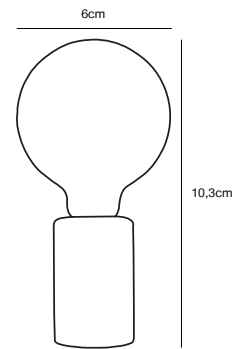

SIV Table lamp

- **Masterbox** Qty. 3
- **Size** H: 10,3 cm, Ø: 6 cm
- **IP Class** IP20, Class 2 (Double isolated)
- **Cable** Textile cable: Black/White 180 cm, non replaceable. Switch on the cable
- **Lightsource** E27 - not included
  Can not be dimmed

Features

Nature style
Genuine marble in natures playful colours
Create your own design expression with a decorative bulb

ALANIS Pendant by Says Who

- **Masterbox** Qty. 3
- **Size** H: 15 cm, W: 6 cm, L: 6 cm, Shade Ø: 6 cm
- **IP Class** IP20, Class 2 (Double isolated)
- **Cable** White/Black 200 cm, non replaceable
- **Canopy** Color: White/Black, Material: Plastic. Dimension: 8,5 cm
- **Lightsource** GU10 - not included
  Can be dimmed by choosing a dimmable bulb

Features

Minimalist and streamlined design
10-sided profile giving a streamlined, yet soft look
Hang three or more lamps together in a line or cluster