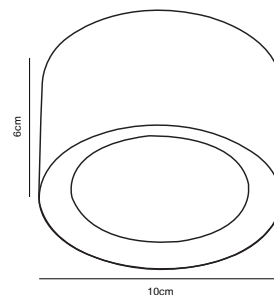

ETHAN 4-Spot Surface downlight

- **Masterbox** Qty. 3
- **Size** H: 11,99 cm, W: 21,6 cm, L: 21,6 cm
- **IP Class** IP20, Class 2 (Double isolated)
- **Lightsource** GU10 - not included, Max. 50W,
  Can be dimmed by choosing a dimmable bulb

Features

- Interconnectable on two sides
- Two reflector colours included

Moodmaker™ Step Dimming

FALLON Surface downlight

- **Masterbox** Qty. 3
- **Size** H: 6 cm, Ø: 10 cm
- **IP Class** IP20, Class 2 (Double isolated)
- **Lightsource** LED Module - 8,5W LED, 500 Lumen, 2700 Kelvin,
  20000 Hours, RA 80, Beamangle 110°
  Has built-in dimmable light source with
  Moodmaker™ functionality

Features

- 3-step Moodmaker™ dimming by your regular wall switch
- Parallel connection possible
- External connector block included
- 5 year LED guarantee