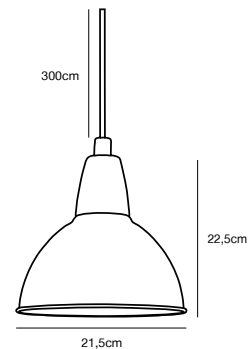

EMBLA Pendant

- **Masterbox** Qty. 3
- **Size** H: 30,5 cm, Shade Ø: 10 cm
- **IP Class** IP20, Class 2 (Double isolated)
- **Cable** Textile cable: White/Black 300 cm, non replaceable
- **Canopy** Color: White/Black, Material: Plastic. Dimension: 11,8 cm
- **Lightsource** E27 - not included
  Can be dimmed by choosing a dimmable bulb

- **Features**
- Soft contemporary style
- Mouth blown glass shade

TRUDE Pendant

- **Masterbox** Qty. 3
- **Size** H: 22,5 cm, Shade Ø: 21,5 cm
- **IP Class** IP20, Class 2 (Double isolated)
- **Cable** Black 300 cm, non replaceable
- **Canopy** Color: Black, Material: Plastic. Dimension: 11,8 cm
- **Lightsource** E27 - not included
  Can be dimmed by choosing a dimmable bulb

- **Features**
- Industrial style