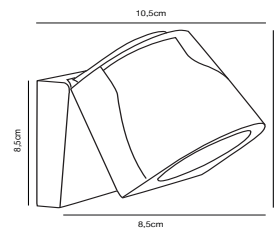

White 78531001
Metal/Plastic

Brushed steel 78531032
Metal/Plastic

IP S6 Bathroom lighting by Bønnelycke MDD

1. **Masterbox** Qty. 3
   Size H: 18 cm, D: 19 cm, Shade Ø: 12,1 cm
   IP Class IP44, Class 2 (Double isolated)
   Lightsource GU10 - not included, Max. 8W SMD LED,
   Can be dimmed by choosing a dimmable bulb

Features

- Ideally suited for combination with Nordlux Smart
- Adjustable reflector
- Also ideal to install in other indoor rooms
- Ideally suited as bed lamp

White 83051001
Metal/Plastic

Chrome 83051033
Metal/Plastic

IP S12 Bathroom lighting by Bønnelycke MDD

1. **Masterbox** Qty. 3
   Size H: 9 cm, W: 8,5 cm, D: 10,5 cm
   IP Class IP44, Class 2 (Double isolated)
   Lightsource LED Module - 5W LED, 400 Lumen, 3000 Kelvin,
   20000 Hours, RA 80, Beamangle 120°, Cannot be dimmed

Features

- Adjustable reflector
- Also ideal to install in other indoor rooms
- 5 year LED guarantee