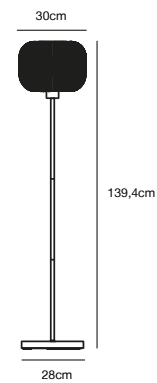

White 39489901
Metal