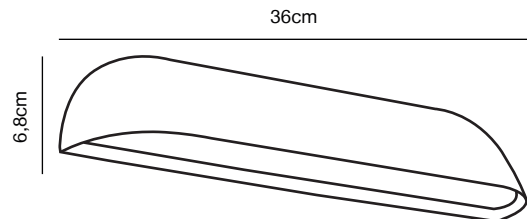

Features

5 year LED guarantee
Designed for both outdoor and bathroom use
Build-in parallel connection