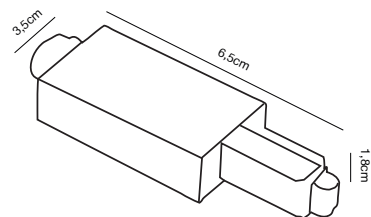

Link Adapter side Track Light

Masterbox Qty. 3
Size W: 3,5 cm, L: 11,4 cm, D: 1,8 cm,
IP Class IP20, Class 1 (Earth contact)

Features
Opposite adaptor for rails, with power supply