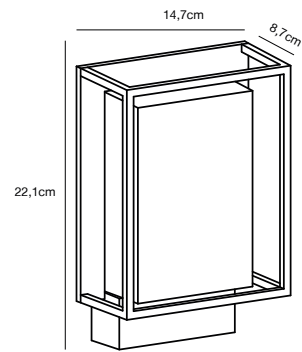

Black 49051503
Aluminium/Plastic

NESTOR Sensor Wall light

- **Masterbox** Qty. 3
- **Size** H: 22,1 cm, W: 14,7 cm, D: 8,7 cm
- **IP Class** IP44, Class 1 (Earth contact)
- **Lightsource** LED Module - 8W LED, 550 Lumen, 2700 Kelvin, 25000 Hours, RA 80, Beamangle 120°

1. **Features**
2. Build-in daylight and motion sensor
   - 5 year LED guarantee
   - Build-in parallel connection