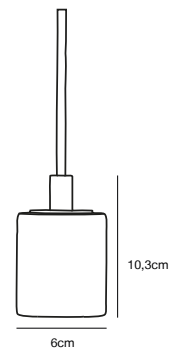

NOTTI Table lamp

- **Masterbox** Qty. 3
- **Size** H: 34,5 cm, W: 15 cm, L: 15 cm, Shade Ø: 15 cm, Base Ø: 12 cm
- **IP Class** IP20, Class 2 (Double isolated)
- **Cable** Textile cable: Black/White 150 cm, non replaceable. Switch on the cable
- **Lightsource** E14 - not included
  Can not be dimmed

- **Features**
- Contemporary and simple style
- Organic shape
- White opal mouth blown glass and matte metal

SIV Pendant

- **Masterbox** Qty. 3
- **Size** H: 10 cm, Ø: 6 cm
- **IP Class** IP20, Class 1 (Earth contact)
- **Cable** Textile cable: White/Black 270 cm, non replaceable
- **Canopy** Color: White/Black, Material: Metal. Dimension: 8,5 cm
- **Lightsource** E27 - not included
  Can be dimmed by choosing a dimmable bulb

- **Features**
- Nature style
- Genuine marble in nature's playful colours
- Create your own design expression with a decorative bulb