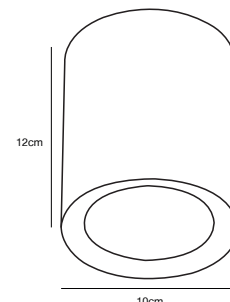

LANDON 8 Bathroom lighting

Masterbox Qty. 3
Size H: 8,2 cm, W: 12,5 cm, L: 12,5 cm,
IP Class IP44, Class 2 (Double isolated)
Lightsource LED Module - 6,5W
LED, 600 Lumen, 2700 Kelvin, 20000 Hours, RA 80,
Beamangle 110°, Has built-in dimmable light source with
Moodmaker™ functionality

Features
3-step Moodmaker™ dimming on inner and outer light ring (incl. night light)
IP44-lid protected water splashing all directions
Extra lid for mounting on hook included (IP20)
Easy screwless push-in connection that requires no tooling
5 year LED guarantee

Moodmaker™ Step Dimming

LANDON 14 Bathroom lighting

Masterbox Qty. 3
Size H: 14 cm, W: 12,5 cm, L: 12,5 cm,
IP Class IP44, Class 2 (Double isolated)
Lightsource LED Module - 6,5W
LED, 600 Lumen, 2700 Kelvin, 20000 Hours, RA 80,
Beamangle 110°, Has built-in dimmable light source with
Moodmaker™ functionality

Features
3-step Moodmaker™ dimming on inner and outer light ring (incl. night light)
IP44-lid protected water splashing all directions
Extra lid for mounting on hook included (IP20)
Built-in connector block, memory and reset function
Easy screwless push-in connection that requires no tooling
5 year LED guarantee

Moodmaker™ Step Dimming