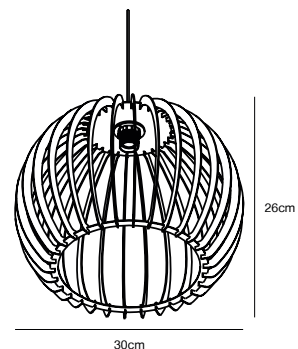

CHINO 25 Pendant

Masterbox	Qty. 3
Size	H: 23 cm, Shade Ø: 25 cm
IP Class	IP20, Class 2 (Double isolated)
Cable	Black 250 cm, non replaceable
Canopy	Color: Black, Material: Plastic. Dimension: 11,8 cm
Lightsource	E27 - not included Can be dimmed by choosing a dimmable bulb

Features

Nature style
Wooden structure creates beautiful shadow play
Create your own design expression with a decorative bulb
Experience the wooden structure of the beautiful poplar veneer
Knock-down packing for easy self-assembly

CHINO 30 Pendant

Masterbox	Qty. 3
Size	H: 26 cm, Shade Ø: 30 cm
IP Class	IP20, Class 2 (Double isolated)
Cable	Black 250 cm, non replaceable
Canopy	Color: Black, Material: Plastic. Dimension: 11,8 cm
Lightsource	E27 - not included Can be dimmed by choosing a dimmable bulb

Features

Nature style
Wooden structure creates beautiful shadow play
Create your own design expression with a decorative bulb
Experience the wooden structure of the beautiful poplar veneer
Knock-down packing for easy self-assembly