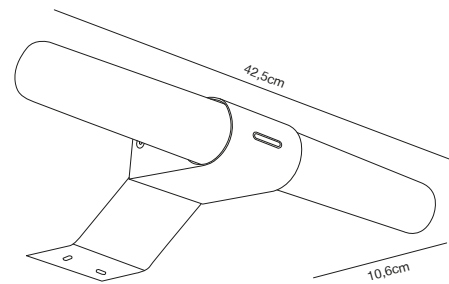

White 2015391001
Plastic/Glass