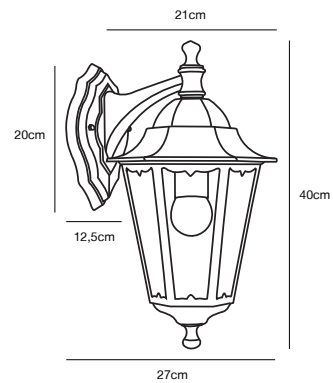

CARDIFF Down Wall light

Masterbox Qty. 3
Size H: 40 cm, W: 21 cm, D: 27 cm, Base: 12,5 x 20 cm
IP Class IP44, Class 1 (Earth contact)
Lightsource E27 - Not included

Features
Romantic design

CARDIFF Garden light

Masterbox Qty. 3
Size H: 100 cm, W: 21 cm, Shade Ø: 22 cm, Tube Ø: 4 cm, Base Ø: 15 cm
IP Class IP44, Class 1 (Earth contact)
Lightsource E27 - Not included

Features
Romantic design
Build-in parallel connection