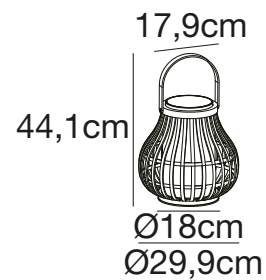

BOB Battery light by Says Who EXEMPT

- **Masterbox** Qty. 2
- **Size** H: 39,6 cm, W: 29,4 cm, L: 31,8 cm, Shade Ø: 29,4 cm, Base Ø: 18 cm
- **IP Class** IP44, Class 3 (12V)
- **Cable** Black 100 cm. Switch on the fixture
- **Lightsource** SolarLed - 4W LED, 300 Lumen, 2700 Kelvin, 30000 Hours, RA 80, Beamangle 240°

1. **Features**
2. Solar charged
   - High light output (300 lumen)
   - Turns on automatically when darkness falls
   - 30 cm high (suitable for Kettle spike and tripod)
   - 5 year LED guarantee

LEO Battery light by Says Who EXEMPT

- **Masterbox** Qty. 2
- **Size** H: 30 cm, Ø: 29.9 cm, Shade Ø: 29,9 cm, Base Ø: 18 cm
- **IP Class** IP44, Class 3 (12V)
- **Cable** Black 100 cm. Switch on the base
- **Canopy** . Dimension: A cm
- **Lightsource** SolarLed - 4W LED, 300 Lumen, 2700 Kelvin, 30000 Hours, RA 80, Beamangle 240°

1. **Features**
2. Solar charged
   - High light output (300 lumen)
   - Turns on automatically when darkness falls
   - 30 cm high (suitable for Kettle spike and tripod)
   - 5 year LED guarantee