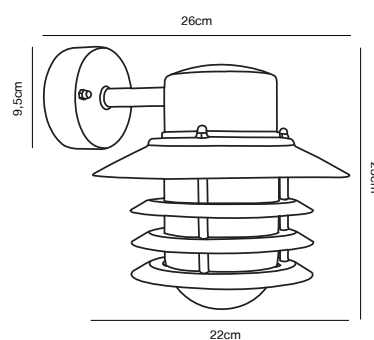

Black 74471003
Metal/Glass

VEJERS Down Wall light

Masterbox Qty. 3
Size H: 23 cm, D: 26 cm, Shade Ø: 22 cm, Base: 9.5 cm
IP Class IP54, Class 1 (Earth contact)
Lightsource E27 - Not included

Features
Build-in parallel connection