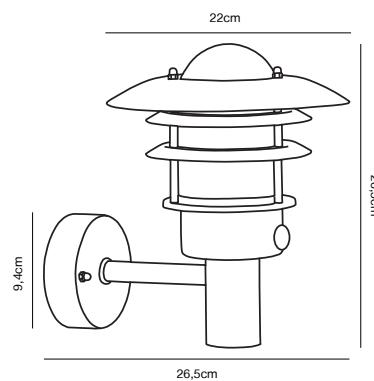

*15 year guarantee on corrosion

Galvanized 71412031*
Galvanized steel/Glass

LØNSTRUP 32 Sensor Wall light

Masterbox Qty. 3
Size H: 28,5 cm, D: 36 cm, Shade Ø: 32 cm, Tube Ø: 1,9 cm, Base: 10.8 cm
IP Class IP44, Class 2 (Double isolated)
Lightsources E27 - Not included

Features
Build-in parallel connection
Build-in daylight and motion sensor

Black 71431003
Metal/Glass

Galvanized 71431031*
Galvanized steel/Glass

*15 year guarantee on corrosion

LØNSTRUP 22 Wall light

Masterbox Qty. 3
Size H: 26,5 cm, D: 26,5 cm, Shade Ø: 22 cm, Tube Ø: 1,9 cm, Base: 9.4 cm
IP Class IP44, Class 1 (Earth contact)
Lightsources E27 - Not included

Features
Build-in parallel connection