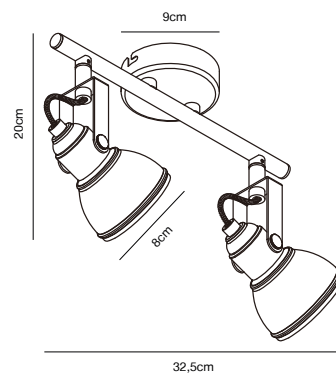

White 45730101
Metal

Black 45730103
Metal

ASLAK 2-Spot Spot light

- **Masterbox** Qty. 3
- **Size** L: 32,5 cm, D: 20 cm, Shade Ø: 8 cm, Base: Ø 9 cm
- **IP Class** IP20, Class 2 (Double isolated)
- **Lightsource** GU10 - not included
  Can be dimmed by choosing a dimmable bulb

- **Features**
- Industrial style
- Tilting and turning shade
- Same color inside as outside
- Can be used on both wall and ceiling

White 45740101
Metal