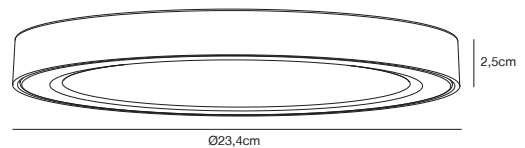

Features

Moodmaker™ Scene Select 3000K/4000K and night light
IP44 protected for water splashing in all directions
Can be recessed as well as surface mounted
Can be recessed mounted from Ø95-200 mm
With memory and reset function
5 year LED guarantee