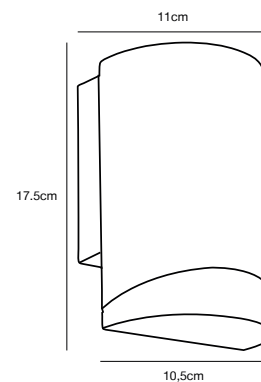

ARN Single Wall light

Masterbox Qty. 3
Size H: 17,5 cm, W: 10,5 cm, D: 11 cm, Base: 9 x 12 cm
IP Class IP44, Class 1 (Earth contact)
Lightsource GU10 - Not included

Features
Build-in parallel connection

ARN Double Wall light

Masterbox Qty. 3
Size H: 22,5 cm, W: 10,5 cm, D: 11 cm, Base: 9 x 12 cm
IP Class IP44, Class 1 (Earth contact)
Lightsource GU10 - Not included

Features
Build-in parallel connection