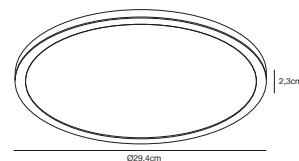

Moodmaker™ Step Dimming

Step 1
4000K

Step 2
3000K

Step 3
20% 3000K