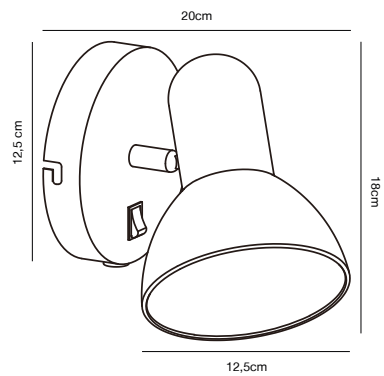

Silver 59372029
Metal

PHOTO Clamp lamp

1. **Masterbox** Qty. 6
   Size H: 16 cm, D: 29 cm, Shade Ø: 9,5 cm
   IP Class IP20, Class 2 (Double isolated)
   Cable Black 200 cm, non replaceable. Switch on the cable
   Lightsource E27 - not included
   Can not be dimmed

1. **Features**
   Industrial style
   Clamp for fasten on shelf or other edge
   Adjustable lamp head for a directional light