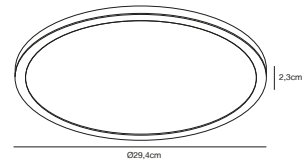

Features

Ultra-slim ceiling panel light
Bluetooth connection to Nordlux Smart Light
Adjustable kelvin and lumen output