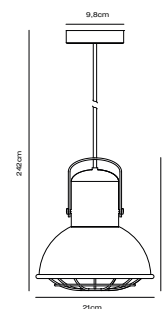

NEW Galvanized 2213023031
Metal

Porter 9 Pendant by Says Who

Masterbox Qty. 3
Size H: 19 cm, W: 9 cm, L: 9 cm, Shade Ø: 9 cm, Tilt angle: 25°
IP Class IP20, Class 2 (Double isolated)
Cable Black 200 cm, non replaceable
Canopy Color: Galvanized, Material: Metal. Dimension: 2 cm
Lightsource E27 - not included
Can be dimmed by choosing a dimmable bulb

Features

Rough and industrial galvanized expression
Adjustable lamp head
Hang three or more lamps together in a line or cluster
Galvanized inside

NEW Galvanized 2213033031
Metal

Porter 21 Pendant by Says Who

Masterbox Qty. 3
Size H: 24 cm, W: 21 cm, L: 21 cm, Shade Ø: 21 cm
IP Class IP20, Class 2 (Double isolated)
Cable Black 200 cm, non replaceable
Canopy Color: Galvanized, Material: Metal. Dimension: 2 cm
Lightsource E27 - not included
Can be dimmed by choosing a dimmable bulb

Features

Rough and industrial galvanized expression
Decorative grid covering the opening
Galvanized inside