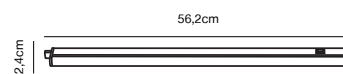

Features

2-step Moodmaker™ 3000K/4000K by switch on body
Ideally suited for under cabinet lighting
Parallel connection possible
Connection cable included
Extendable by connecting multiple rails
5 year LED guarantee