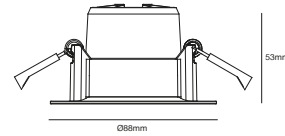

Parallel connection

Build in height 5,2 cm

Cutout Ø 7,2 cm

STAKE Downlight

- **Masterbox** Qty. 3
- **Size** H: 5,3 cm, Ø: 8,8 cm
- **IP Class** IP20, Class 2 (Double isolated)
- **Lightsources** LED Module - 6,1W LED, 450 Lumen, 2700 Kelvin, 20000 Hours, RA 80, Beamangle 36°, Has built-in dimmable light source for wall dimmer

Features

- Anti-glare, eye friendly design
- Parallel connection possible (up to 15 downlighters)
- External connector block/driver included
- Stepless dimmable (external dimmer)
- Easy screwless push-in connections (no tooling)
- 5 year LED guarantee

Parallel connection

Cutout Ø 5,5 cm

White 49570101
Plastic/Metal

Nickel 49570155
Plastic/Metal

Moodmaker™ Step Dimming

Step 1
2700K

Step 2
4000K

TIAKI Downlight

- **Masterbox** Qty. 3
- **Size** H: 4,5 cm, Ø: 8,5 cm
- **IP Class** IP65, Class 2 (Double isolated)
- **Lightsources** LED Module - 8,6W, 345 Lumen, 2700/4000 Kelvin, 20000 Hours, RA 80, Beamangle 100°, Has built-in dimmable light source with Moodmaker™ functionality

Features

- 2-step Moodmaker™ 2700K345lm/4000K600lm-switch
- Ideally suited for bathroom zone 1-2 (IP65)
- Parallel connection possible
- Memory & reset function
- Connector block included
- 5 year LED guarantee