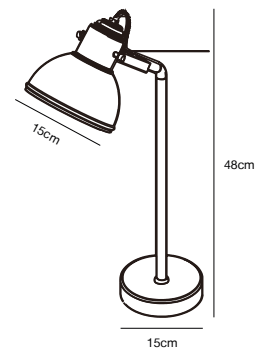

Black 46553003
Metal

ASLAK Pendant

Masterbox Qty. 3
Size H: 24,5 cm, Shade Ø: 20 cm
IP Class IP20, Class 2 (Double isolated)
Cable Black 300 cm, non replaceable
Canopy Color: Black, Material: Plastic. Dimension: 11,7 cm
Lightsource E27 - not included
Can be dimmed by choosing a dimmable bulb

Features
Industrial style
Same color inside as outside

Black 46685003
Metal

ASLAK Table lamp

Masterbox Qty. 3
Size H: 48 cm, Shade Ø: 15 cm, Base Ø: 15 cm
IP Class IP20, Class 2 (Double isolated)
Cable Black 180 cm, non replaceable. Switch on the cable
Lightsource E27 - not included
Can not be dimmed

Features
Industrial style
Tilting and turning shade
Same color inside as outside