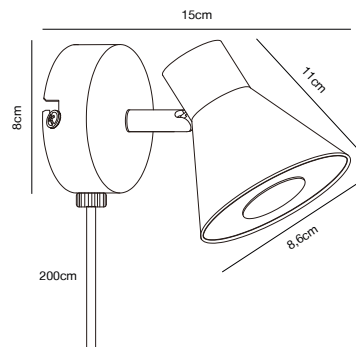

Features

Scandinavian clean and soft lines
 Multiple layered shades create a soft, diffused light

NEW Black 2213615003
Metal

CARMEN Table lamp by Says Who

Masterbox Qty. 2
Size H: 43 cm, W: 26 cm, L: 26 cm, Shade Ø: 26 cm,
 Tube Ø: 1,15 cm
IP Class IP20, Class 2 (Double isolated)
Cable Textile cable: Black 150 cm, non replaceable. Switch on the
 cable
Lightsource E14 - not included
 Can not be dimmed

Features

Scandinavian clean and soft lines
 Multiple layered shades create a soft, diffused light

White 45761001
Metal

NEW Black 45761003
Metal

Grey 45761010
Metal

EIK Wall light

Masterbox	Qty. 3
Size	H: 11 cm, W: 15 cm, L: 15 cm, D: 15 cm, Shade Ø: 8,5 cm, Base: Ø 8 cm, Base Ø: 8 cm, Tilt angle: 90°
IP Class	IP20, Class 2 (Double isolated)
Cable	White/Black 200 cm, replaceable. Switch on the base
Lightsource	GU10 - not included Can not be dimmed

Features
Contemporary and simple style
Tilting and turnable shade
Can be used on both wall and ceiling

White 45770101
Metal

NEW Black 45770103
Metal

Grey 45770110
Metal

EIK 2-Spot Spot light

Masterbox	Qty. 3
Size	H: 15 cm, W: 28,5 cm, L: 28,5 cm, D: 15 cm, Shade Ø: 8,5 cm, Base: 26 x 3,7 cm, Tilt angle: 320°
IP Class	IP20, Class 1 (Earth contact)
Canopy	Material: Metal. Dimension: 2,5 cm
Lightsource	GU10 - not included Can be dimmed by choosing a dimmable bulb

Features
Contemporary and simple style
Tilting and turning shade
Can be used on both wall and ceiling

White 45780101
Metal

NEW Black 45780103
Metal

Grey 45780110
Metal

EIK 3-Spot Spot light

- Masterbox** Qty. 3
Size H: 15 cm, W: 45 cm, L: 45 cm, D: 15 cm, Shade Ø: 8,5 cm,
 Base: 45 x 3,7 cm, Tilt angle: 320°
IP Class IP20, Class 1 (Earth contact)
Canopy Color: Grey, Material: Metal. Dimension: 2,5 cm
Lightsource GU10 - not included
 Can be dimmed by choosing a dimmable bulb