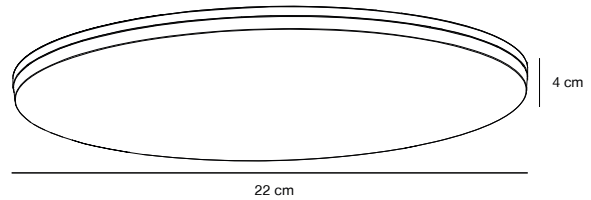

White 2210266001
Plastic

VIC 35 4000K Ceiling light

Masterbox Qty. 3
Size H: 4,3 cm, Ø: 35 cm
IP Class IP40, Class 2 (Double isolated)
Cable Plastic white 15 cm, non replaceable
Lightsources LED Module - 36W, 4000K Kelvin,
Cannot be dimmed

Features

Integrated LED with high lumen output
Easy installation
Slim design (4,5 cm)