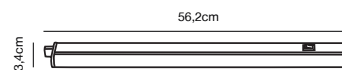

White 47776101
Plastic

RENTON 30 2700K Batten Light Fitting

Masterbox Qty. 6
Size W: 2,4 cm, L: 31,2 cm, D: 3,4 cm,
IP Class IP20, Class 2 (Double isolated)
Switch On the fixture
Lightsource LED Module - 5W LED, 420 Lumen, 2700 Kelvin, 35000 Hours,
RA 80, Beamangle 130°, Cannot be dimmed

Features

Parallel connection possible
Ideally suited for under cabinet lighting
Connection cable included
Switch on body
5 year LED guarantee

White 47786101
Plastic

RENTON 55 2700K Batten Light Fitting

Masterbox Qty. 6
Size W: 2,4 cm, L: 56,2 cm, D: 3,4 cm,
IP Class IP20, Class 2 (Double isolated)
Switch On the fixture
Lightsource LED Module - 9W LED, 840 Lumen, 2700 Kelvin,
35000 Hours, RA 80, Beamangle 130°, Cannot be dimmed

Features

Parallel connection possible
Ideally suited for under cabinet lighting
Connection cable included
Switch on body
Extendable by connecting multiple rails
5 year LED guarantee