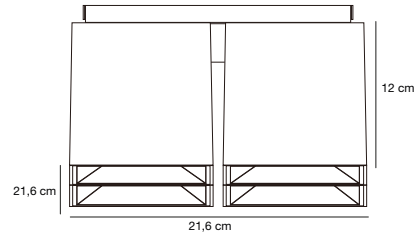

White/White 47540101
Metal/Plastic