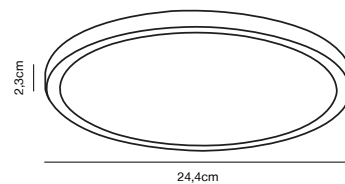

Features
Ultra-thin design
Backlight effect
Easy twist lock connection and easy installation
5 year LED guarantee

White 47946001
Plastic

OJA 24 IP20 4000K Ceiling light

Masterbox Qty. 3
Size H: 2,3 cm, Ø: 24,4 cm,
IP Class IP20, Class 2 (Double isolated)
Lightsources LED Module - 15W LED, 1250 Lumen, 2700 Kelvin,
25000 Hours, RA 80, Beamangle 120°, Cannot be dimmed