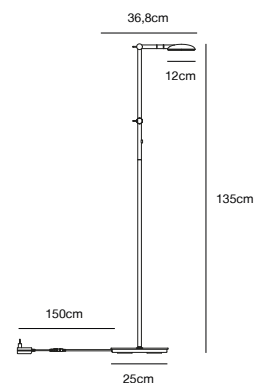

Features

- Scandinavian minimalistic design
- Moodmaker™ Touch dimmable on fixture
- Adjustable arm and turn of lamp head for a directional light
- 5 year LED guarantee