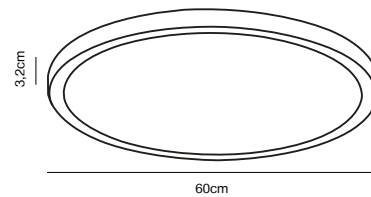

Moodmaker™ Step Dimming

OJA 60 IP20 2700K Step-Dim Ceiling light

Masterbox Qty. 3
Size H: 3,2 cm, Ø: 60 cm
IP Class IP20, Class 1 (Earth contact)
Lightsource LED Module - 38W LED, 3200 Lumen, 2700 Kelvin,
25000 Hours, RA 80, Beamangle 120°,
Has built-in dimmable light source with
Moodmaker™ functionality

Features

3-step Moodmaker™ dimming by your regular wall switch
Night light with backlight effect
Easy twist lock connection and easy installation
5 year LED guarantee

Moodmaker™ Step Dimming

OJA 60 IP20 4000K Step-Dim Ceiling light

Masterbox Qty. 3
Size H: 3,2 cm, Ø: 60 cm
IP Class IP20, Class 1 (Earth contact)
Lightsource LED Module - 38W LED, 3400 Lumen, 2700K Kelvin,
25000 Hours, RA 80, Beamangle 120°,
Has built-in dimmable light source with
Moodmaker™ functionality

Features

3-step Moodmaker™ dimming by your regular wall switch
Ultra-thin design
Backlight effect
5 year LED guarantee