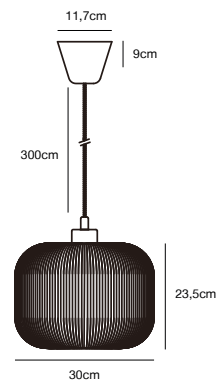

Masterbox Qty. 2
Size H: 38 cm, W: 30 cm, L: 30 cm, Shade Ø: 30 cm
IP Class IP20, Class 2 (Double isolated)
Cable Textile cable: White 200 cm, non replaceable
Canopy Color: White, Material: Plastic. Dimension: 9 cm
Lightsource E27 - not included
 Can be dimmed by choosing a dimmable bulb

Features

Soft and natural style
 Opal mouth blown glass
 Provides a soft, diffused light

Opal white 46583001
Metal/Opal glass

MILFORD 30 Pendant

Masterbox	Qty. 2
Size	H: 23,5 cm, Shade Ø: 30 cm
IP Class	IP20, Class 2 (Double isolated)
Cable	Textile cable: White 300 cm, non replaceable
Canopy	Color: White, Material: Plastic. Dimension: 11,7 cm
Lightsource	E27 - not included Can be dimmed by choosing a dimmable bulb

Features

Soft and natural style
Opal mouth blown glass
Provides a soft, diffused light

NEW Brass 2213225001
Metal/Opal glass

MILFORD Table lamp

Masterbox	Qty. 3
Size	H: 48 cm, W: 15 cm, L: 15 cm, Shade Ø: 14 cm, Tube Ø: 1,15 cm, Base Ø: 15 cm
IP Class	IP20, Class 2 (Double isolated)
Cable	Textile cable: White 150 cm, non replaceable. Switch on the cable
Lightsource	E27 - not included Can not be dimmed

Features

Vintage design
Material mix of brass and "pleated" opal white glass
Opal white, mouth blown glass
Provides a soft, diffused light

Nature 48915001
Wood/Opal glass

MILFORD Table lamp

- Masterbox** Qty. 3
Size H: 21,7 cm, Shade Ø: 20 cm, Base Ø: 11 cm
IP Class IP20, Class 2 (Double isolated)
Cable Textile cable: White 150 cm, non replaceable. Switch on the cable
Lightsource E27 - not included
 Can not be dimmed