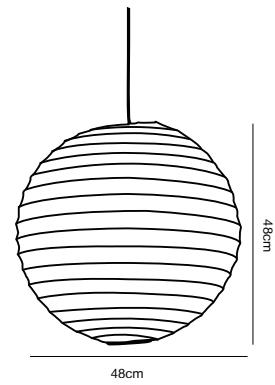

RISO Pendant

Masterbox Qty. 12
Size Shade Ø: 35/40/48 cm

Features
Nature style
Provides a soft, diffused light
Excluding suspension bracket, cable and canopy