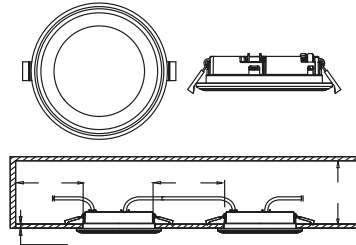

White 47580101
Plastic/Metal