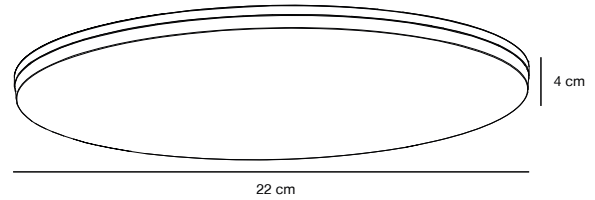

White 2210236001
Plastic

VIC 35 3000K Ceiling light

Masterbox Qty. 3
Size H: 4,3 cm, Ø: 35 cm,
IP Class IP40, Class 2 (Double isolated)
Cable Plastic white 15 cm, non replaceable
Lightsource LED Module - 36W, 3200 Lumen, 3000K Kelvin,
Cannot be dimmed

Features

Integrated LED with high lumen output
Easy installation