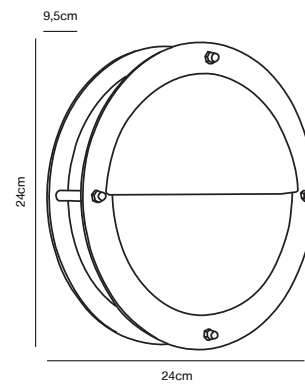

MALTE Wall light

Masterbox Qty. 3
Size D: 9,5 cm, Ø: 24 cm
IP Class IP54, Class 1 (Earth contact)
Lightsource E27 - Not included

Features
Build-in parallel connection

*15 year guarantee on corrosion