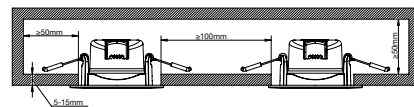

White 2110370101
Plastic/Metal