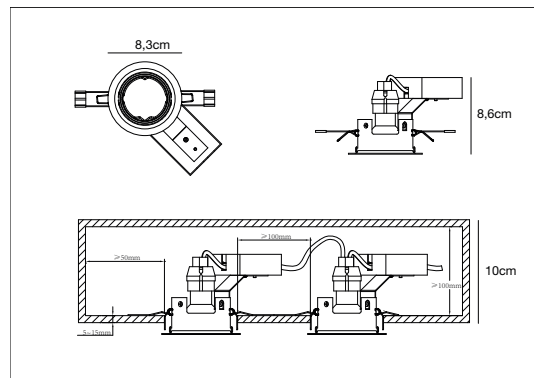

TIP Downlight

Masterbox Qty. 3
Size H: 15 cm, Ø: 8 cm
IP Class IP23, Class 2 (Double isolated)
Lightsources GU10 - not included, Max. 35W,
Can be dimmed by choosing a dimmable bulb

Features
Parallel connection possible
15 year anti corrosion guarantee

White 54540101
Metal