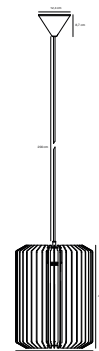

GLOOM Pendant

- **Masterbox** Qty. 4
- **Size** H: 36 cm, W: 74 cm, L: 4,3 cm, Shade Ø: 4,3 cm
- **IP Class** IP20, Class 2 (Double isolated)
- **Cable** Black 200 cm, non replaceable
- **Canopy** Color: Black/Brass, Material: Metal. Dimension: 10 cm
- **Lightsource** E27 - not included
  Can be dimmed by choosing a dimmable bulb

- **Features**
- Modern interpretation of the classic chandelier
- Rotatable arms
- Create your own design expression with a decorative bulb

NEW Nature 2213133014
Wood

ASTI 30 Pendant

- **Masterbox** Qty. 3
- **Size** H: 40 cm, W: 30 cm, L: 30 cm, Shade Ø: 30 cm
- **IP Class** IP20, Class 2 (Double isolated)
- **Cable** Textile cable: White 200 cm, non replaceable
- **Canopy** Color: Black, Material: Plastic. Dimension: 9 cm
- **Lightsource** E27 - not included
  Can be dimmed by choosing a dimmable bulb

- **Features**
- Natural and soft design bringing nature inside
- Wooden structure creates beautiful light and shadow play
- Create your own design expression with a decorative bulb
- Increased number of slats for elegant effect
- Elegant chrome socket