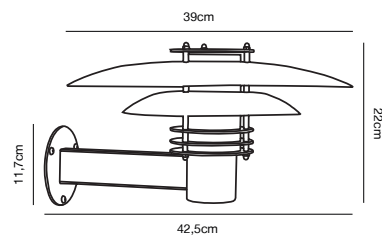

*15 year guarantee on corrosion

Galvanized 24111031*
Galvanized steel/Glass

VIRUM Wall light

Masterbox Qty. 3
Size H: 22 cm, D: 38 cm, Shade Ø: 32 cm, Base: 10.5 cm
IP Class IP44, Class 2 (Double isolated)
Lightsource E27 - Not included

Features
Build-in parallel connection

Copper 24381030*
Copper/Plastic

Galvanized 24381031*
Galvanized steel/Plastic

*15 year guarantee on corrosion

PHOENIX Wall light

Masterbox Qty. 2
Size H: 22 cm, D: 42,5 cm, Shade Ø: 39 cm, Base: 11.7 cm
IP Class IP54, Class 2 (Double isolated)
Lightsource E27 - Not included

Features
Huge 42,5 cm shade
Build-in parallel connection