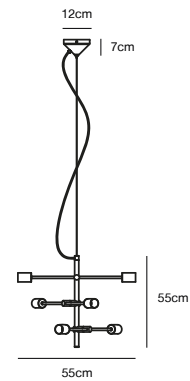

Matt black 48955003
Metal

JOSEFINE Table lamp

- **Masterbox** Qty. 3
- **Size** H: 44 cm, Shade Ø: 4,2 cm, Tube Ø: 0,8 cm, Base Ø: 14 cm
- **IP Class** IP20, Class 2 (Double isolated)
- **Cable** Black 150 cm, non replaceable. Switch on the cable
- **Lightsource** E27 - not included
  Can not be dimmed

Features

- Industrial style
- Industrial expression with raw, masculine tubes
- Elegant table decoration
- Design your own lamp expression with beautiful decorative bulbs