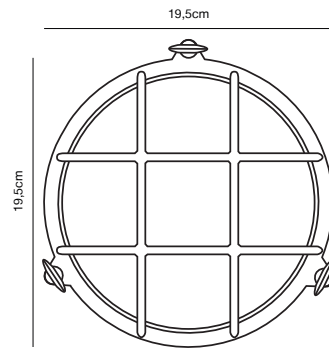

Brass 49031035*
Brass/Glass