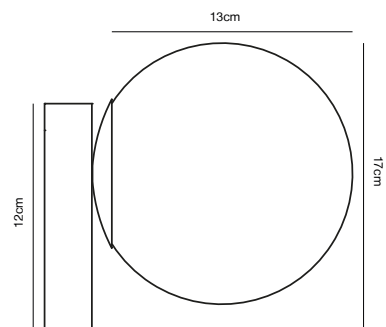

LILLY Floor lamp

1. **Masterbox** Qty. 2
   Size H: 150 cm, Shade Ø: 15 cm, Base Ø: 23 cm
   IP Class IP20, Class 2 (Double isolated)
   Cable Textile cable: Black 150 cm, non replaceable. Switch on the cable
   Lightsource E14 - not included
   Can not be dimmed

1. **Features**
   Glamorous modern style
   Matt white opal mouth blown glass
   Provides a soft, diffused light

LILLY Wall light

1. **Masterbox** Qty. 6
   Size H: 17 cm, Shade Ø: 13 cm, Base: Ø 12 cm
   IP Class IP20, Class 2 (Double isolated)
   Cable Textile cable: Black 150 cm, replaceable. Switch on the cable
   Lightsource E14 - not included
   Can not be dimmed

1. **Features**
   Glamorous modern style
   Matt white opal mouth blown glass
   Provides a soft, diffused light