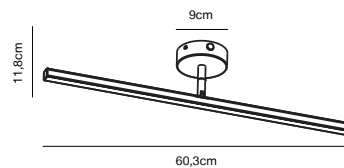

White 83061001
Metal/Plastic

Brushed steel 83061032
Metal/Plastic

IP S13 40 Bathroom lighting by Bønnelycke MDD

Masterbox Qty. 3
Size L: 40,3 cm, D: 11,8 cm, Ø9
IP Class IP44, Class 2 (Double isolated)
Lightsource LED Module - 5.6W LED, 406 Lumen, 3000 Kelvin,
30000 Hours, RA 80, Beamangle 120°, Cannot be dimmed

Features
Adjustable reflector
Also ideal to install as picture light
5 year LED guarantee

White 83071001
Metal/Plastic

Brushed steel 83071032
Metal/Plastic

IP S13 60 Bathroom lighting by Bønnelycke MDD

Masterbox Qty. 3
Size L: 60,3 cm, D: 11,8 cm, Ø9
IP Class IP44, Class 2 (Double isolated)
Lightsource LED Module - 6.3W LED, 443 Lumen, 3000 Kelvin,
30000 Hours, RA 80, Beamangle 120°, Cannot be dimmed

Features
Adjustable reflector
Also ideal to install as picture light
5 year LED guarantee