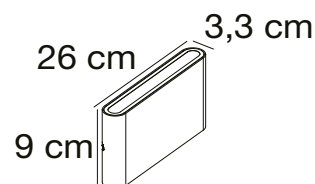

Black 2118221003
Plastic

Agena Wall light

Masterbox Qty. 3
Size H: 9 cm, L: 22 cm, D: 12,7 cm
IP Class IP44, Class 3 (12V)
Lightsource SolarLed - 5W LED, 400 Lumen, 3000 Kelvin, 30000 Hours, RA 80, Beamangle 0°

Features

Solar charged
Motion sensor turns light on
5 year LED guarantee