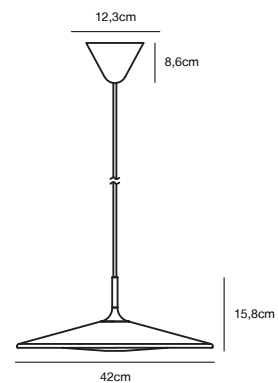

Features

Scandinavian minimalistic design
Moodmaker™ 3-step dimmable on wall switch
With acrylic diffuser
5 year LED guarantee