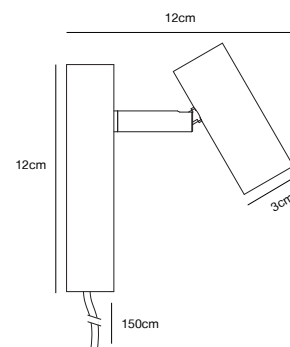

Features

- Minimalist and streamlined design
- Adjustable lamp head for a directional light
- Moodmaker™ ouch dimmable on base
- 5 year LED guarantee