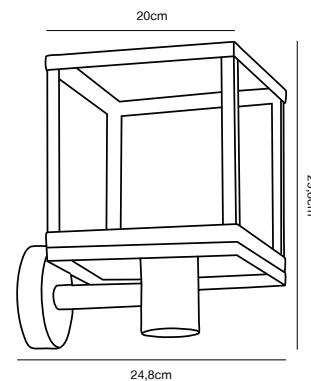

FOLD 15 Wall light by Bønnelycke MDD

Masterbox Qty. 3
Size H: 21 cm, W: 14,8 cm, D: 5 cm
IP Class IP54, Class 1 (Earth contact)
Lightsource LED Module - 2X3,5W
LED, 200 Lumen, 3000 Kelvin, 30000 Hours, RA 0,
Beamangle 205°

*15 year guarantee
on corrosion

Features

3 light effects included
Both up- and down-light
Built-in parallel connection
Designed by Bønnelycke MDD
Designed for both outdoor and bathroom use
5 year LED guarantee

DALTON Wall light by Bønnelycke MDD

Masterbox Qty. 3
Size H: 29,6 cm, W: 20 cm, D: 24,8 cm
IP Class IP44, Class 1 (Earth contact)
Lightsource E27 - Not included

Features

Build-in parallel connection