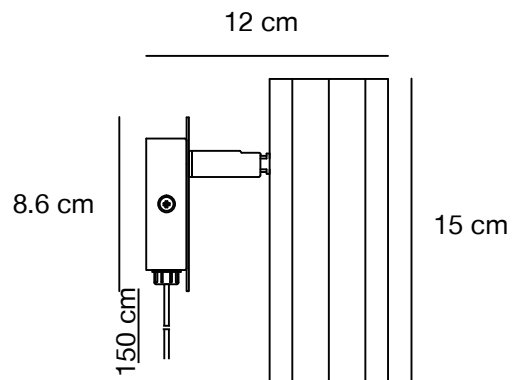

ALANIS Wall light by Says Who

1. **Masterbox** Qty. 3
   Size H: 15 cm, W: 8,6 cm, L: 8,6 cm, Shade Ø: 6 cm, Base Ø: 8,6 cm, Tilt angle: 90°
   IP Class IP20, Class 2 (Double isolated)
   Cable White/Black 150 cm, replaceable. Switch on the base
   Lightsource GU10 - not included
   Can not be dimmed

1. **Features**
   Minimalist and streamlined design
   10-sided profile giving a streamlined, yet soft look
   Use as wall lamp or spot
   On/off switch on top of lamp head

MAGIA 18 Pendant by Says Who

1. **Masterbox** Qty. 3
   Size H: 24,5 cm, W: 18 cm, L: 18 cm, Shade Ø: 18 cm
   IP Class IP20, Class 2 (Double isolated)
   Cable White/Black 200 cm, non replaceable
   Canopy Color: White/Black, Material: Metal. Dimension: 12 cm
   Lightsource E27 - not included
   Can be dimmed by choosing a dimmable bulb

1. **Features**
   Nordic contemporary design
   Mouth blown colour fading glass
   With opal white light diffuser for a soft light (optional)
   Can be used without the diffuser and with a decorative bulb of your own choosing