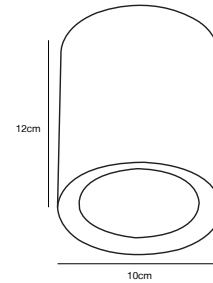

White 2015450101
Plastic