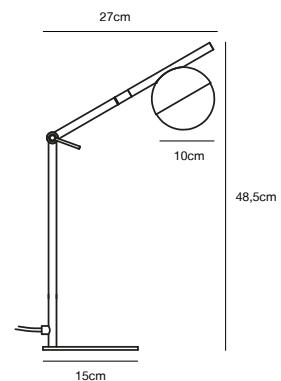

CONTINA Pendant by Says Who

Masterbox	Qty. 4
Size	H: 23 cm, W: 10 cm, L: 10 cm, Shade Ø: 10 cm, Base Ø: 12 cm
IP Class	IP20, Class 2 (Double isolated)
Cable	Textile cable: White/Black 200 cm, non replaceable
Canopy	Color: Brass/Black, Material: Metal. Dimension: 12 cm
Lightsource	G9 - not included Can be dimmed by choosing a dimmable bulb

Features

Contemporary art deco style
Matt white opal mouth blown glass
Provides a soft, diffused light

CONTINA Table lamp by Says Who

Masterbox	Qty. 3
Size	H: 48,5 cm, W: 15 cm, L: 27 cm, Shade Ø: 10 cm, Tube Ø: 1,25 cm, Base Ø: 15 cm, Tilt angle: 130°
IP Class	IP20, Class 2 (Double isolated)
Cable	Textile cable: Black/White 150 cm, non replaceable. Switch on the cable
Lightsource	G9 - not included Can not be dimmed

Features

Contemporary art deco style
Matt white opal mouth blown glass
Adjustable lamp shade to both sides and up/down