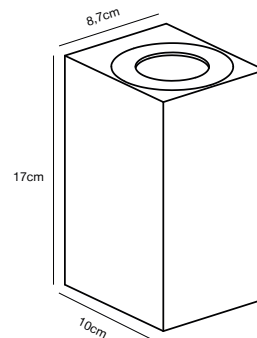

Features

Both up- and down-light
Build-in parallel connection

*15 year guarantee
on corrosion

Black 76391003
Aluminium/Plastic

BELL Wall light

Masterbox Qty. 3
Size H: 15 cm, D: 24,5 cm, Shade Ø: 20 cm, Base: 9.5 x 6 cm
IP Class IP44, Class 1 (Earth contact)
Lightsource E27 - Not included