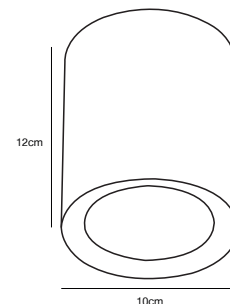

LandonSmar Ceiling light

Masterbox Qty. 3
Size H: 8,2 cm, Ø: 12.5 cm
IP Class IP44, Class 2 (Double isolated)
Lightsource LED Module - 8W LED, 700 Lumen, 2700-6500 Kelvin, 25000 Hours, RA 80, Beamangle 110°
Built-in dimmable light source with Nordlux Smart functionality

Features

Smart use for dim and for inner and outside ring
Smart use of CCT 2700-6500K
IP44-lid protected water splashing all directions
Incl. extra lid for mounting on NO/SW hook (IP20)
Built-in connector block, memory and reset function
Easy screwless connection

LandonSmar Long Ceiling light

Masterbox Qty. 3
Size H: 14 cm, Ø: 12.5 cm
IP Class IP44, Class 2 (Double isolated)
Lightsource LED Module - 8W LED, 700 Lumen, 2700-6500 Kelvin, 25000 Hours, RA 80, Beamangle 110°
Built-in dimmable light source with Nordlux Smart functionality

Features

Smart use for dim and for inner and outside ring
Smart use of CCT 2700-6500K
IP44-lid protected water splashing all directions
Incl. extra lid for mounting on NO/SW hook (IP20)
Built-in connector block, memory and reset function
Easy screwless connection