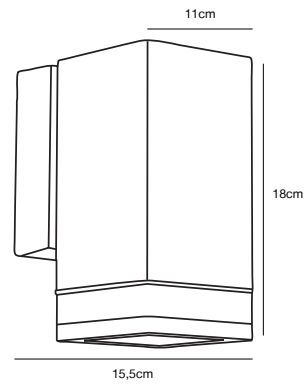

Black 45331003
Aluminium/Plastic

ELM Double Wall light

Masterbox Qty. 3
Size H: 23,4 cm, W: 9 cm, D: 13 cm
IP Class IP44, Class 1 (Earth contact)
Lightsource GU10 - Not included

Features
Build-in parallel connection