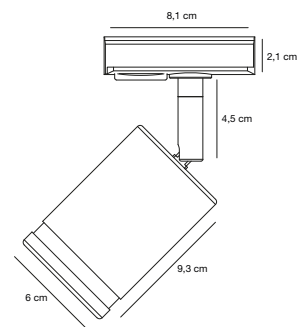

White 2110649901
Metal/Plastic

Black 2110649903
Metal/Plastic

Rondie Link Pendant Track Light

1. **Masterbox** Qty. 3
   Size H: 215,2 cm, W: 6 cm, L: 9,3 cm, Shade Ø: 6 cm,
   IP Class IP20, Class 1 (Earth contact)
   Cable White/Black 200 cm, non replaceable
   Lightsource GU10 - not included, Max. 35W,
   Can be dimmed by choosing a dimmable bulb

1. **Features**
   Inside frosted glass for special effect
   Choose your bulb for colour, beam angle and lumen
   Fabric wire (two metres)
   Wire can be shortened to any desired length