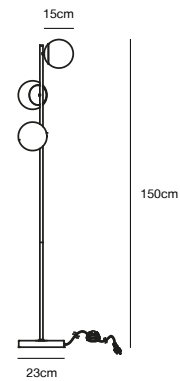

Black 48891003
Metal/ Opal glass

LILLY Wall light

1. **Masterbox** Qty. 6
   Size H: 17 cm, Shade Ø: 13 cm, Base: Ø 12 cm
   IP Class IP20, Class 2 (Double isolated)
   Cable Textile cable: Black 150 cm, replaceable. Switch on the cable
   Lightsource E14 - not included
   Can not be dimmed

1. **Features**
   Glamorous modern style
   Matt white opal mouth blown glass
   Provides a soft, diffused light