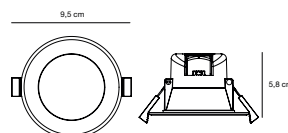

Build in height
7,8 cm

Cutout Ø
7,3-8,3 cm

Moodmaker™ Step Dimming

ALEC Downlight

- **Masterbox** Qty. 3
- **Size** H: 5,8 cm, Ø: 9,5 cm
- **IP Class** IP20-44, Class 2 (Double isolated)
- **Lightsource** LED Module - 6,1W LED, 480 Lumen, 3000 Kelvin, 20000 Hours, RA 80, Beamangle 36°, Has built-in dimmable light source with Moodmaker™ functionality

Features

- 3-Step Moodmaker™ dimmer 100%-50% + outer ring
- IP44 protected for water splashing in all directions
- Flexible cut-out size from 73 mm to 83 mm (adaptor)
- Built-in connector block, memory and reset function
- Easy screwless push-in connections (no tooling)
- Parallel connection up to 15 pcs.

Parallel connection

Build in height
6 cm

Mounted directly into insulation

Cutout Ø
7 cm

BIRLA Downlight

- **Masterbox** Qty. 6
- **Size** H: 5,75 cm, Ø: 9,5 cm
- **IP Class** IP20, Class 2 (Double isolated)
- **Lightsource** LED Module - 6W LED, 600 Lumen, 3000 Kelvin, 30000 Hours, RA 80, Beamangle 90°, Has built-in dimmable light source for wall dimmer

Features

- Can be mounted directly into insulation
- Parallel connection possible
- 5 year LED guarantee