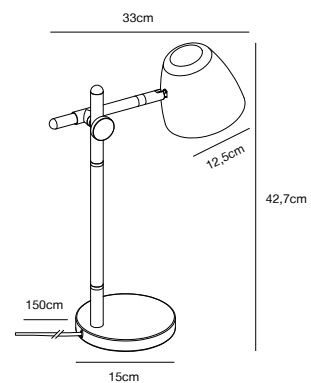

Features

Classic and stylish design
Suitable for bedside light
Create your own look with either brass or chrome ring (replaceable) on black lamp

Black 2112603003
Wood/Metal

THEO Pendant by Says Who

Masterbox	Qty. 2
Size	H: 16 cm, W: 12,5 cm, L: 92,6 cm, Shade Ø: 12,5 cm
IP Class	IP20, Class 2 (Double isolated)
Cable	Textile cable: Black 200 cm, non replaceable
Canopy	Color: Black, Material: Metal. Dimension: 50 x 4 cm
Lightsource	GU10 - not included Can be dimmed by choosing a dimmable bulb

Features
Soft natural design
Elegant mix of wood and metal

Black 2112645003
Wood/Metal

THEO Table lamp by Says Who

Masterbox	Qty. 2
Size	H: 42,7 cm, W: 15 cm, L: 33 cm, Shade Ø: 12,5 cm, Tube Ø: 1,9 cm, Base Ø: 15 cm, Tilt angle: 90°
IP Class	IP20, Class 2 (Double isolated)
Cable	Textile cable: Black 150 cm, non replaceable. Switch on the cable
Lightsource	GU10 - not included Can not be dimmed

Features
Soft natural design
Elegant mix of wood and metal
Adjustable lamp head for a directional light

Black 2112654003
Wood/Metal

THEO Floor lamp by Says Who

Masterbox	Qty. 2
Size	H: 130,5 cm, W: 25 cm, L: 53,6 cm, Shade Ø: 12,5 cm, Tube Ø: 2,2 cm, Base Ø: 25 cm, Tilt angle: 90°
IP Class	IP20, Class 2 (Double isolated)
Cable	Textile cable: Black 150 cm, non replaceable. Switch on the cable
Lightsource	GU10 - not included Can not be dimmed

Features

Soft natural design
Elegant mix of wood and metal
Adjustable lamp head for a directional light

Black 2112631003
Wood/Metal

THEO Wall light by Says Who

Masterbox	Qty. 3
Size	H: 13 cm, W: 13 cm, L: 20,7 cm, D: 20,7 cm, Shade Ø: 12,5 cm, Base Ø: 13 cm, Tilt angle: 90°
IP Class	IP20, Class 2 (Double isolated)
Cable	Textile cable: Black 150 cm, replaceable. Switch on the fixture
Lightsource	GU10 - not included Can not be dimmed