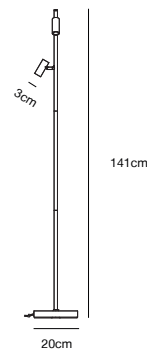

Features

- Minimalist and streamlined design
- Adjustable lamp head for a directional light
- Moodmaker™ Touch dimmable on fixture
- 5 year LED guarantee

White 2112231001
Metal