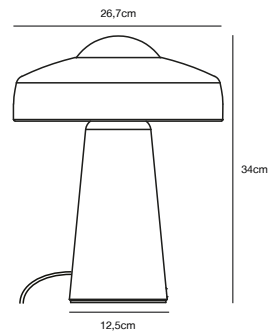

Black 46605003
Metal