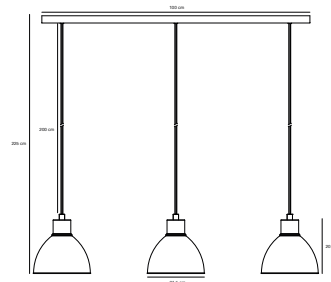

NEW Matt black 2213623003
Metal

POP Pendant by Sebastian Holmbäck

Masterbox Qty. 3
Size H: 20 cm, W: 21,5 cm, L: 21,5 cm, Shade Ø: 21,5 cm
IP Class IP20, Class 2 (Double isolated)
Cable Black 200 cm, non replaceable
Canopy Color: Black, Material: Plastic. Dimension: 9 cm
Lightsource E27 - not included
Can be dimmed by choosing a dimmable bulb

Features
Contemporary and simple style
Some glossy, some matt

NEW Matt black 2213633003
Metal

POP 3-Spot Pendant by Sebastian Holmbäck

Masterbox Qty. 2
Size H: 20 cm, W: 100 cm, L: 100 cm, Shade Ø: 21,5 cm
IP Class IP20, Class 2 (Double isolated)
Cable Black 200 cm, non replaceable
Canopy Color: Black, Material: Plastic. Dimension: 2,7 cm
Lightsource E27 - not included
Can be dimmed by choosing a dimmable bulb

Features
Contemporary and simple style
Matt surface with brass details