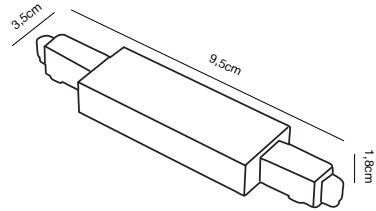

Link Adapter center Track Light

Masterbox Qty. 3
Size W: 3,5 cm, L: 9,5 cm, D: 1,8 cm,
IP Class IP20, Class 1 (Earth contact)
Canopy

Features
Central adaptor for rails, with power supply

White 79059901
Plastic/Metal