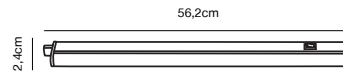

White 47426101
Plastic

LATONA 9W Batten Light Fitting

Masterbox Qty. 6
Size W: 2,4 cm, L: 56,2 cm, D: 3,4 cm,
IP Class IP20, Class 2 (Double isolated)
Lightsource LED Module - 9W LED, 730 Lumen, 3000/4000 Kelvin,
25000 Hours, RA 80, Beamangle 130°, Has built-in
dimmable light source with Moodmaker™ functionality

Features

2-step Moodmaker™ 3000K/4000K by switch on body
Ideally suited for under cabinet lighting
Parallel connection possible
Connection cable included
Extendable by connecting multiple rails
5 year LED guarantee