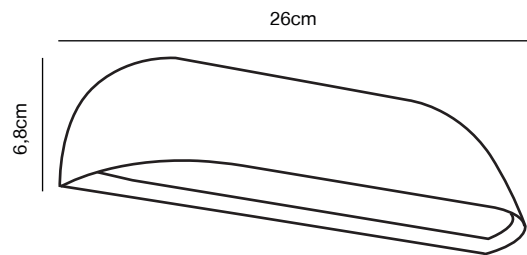

White 84081001
Metal/Plastic

Black 84081003
Metal/Plastic

FRONT 26 Wall light by Hombäck Nordentoft

Masterbox Qty. 3
Size H: 6,8 cm, W: 26 cm, D: 6,8 cm
IP Class IP44, Class 1 (Earth contact)
Lightsource LED Module - 8W LED, 650 Lumen, 3000 Kelvin, 25000 Hours, RA 80

Features

5 year LED guarantee
Designed for both outdoor and bathroom use
Build-in parallel connection