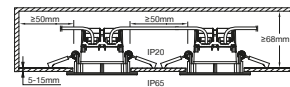

Built-in height 8,8 cm

Cutout Ø 7,2 cm

White 2015650101
Metal

Black 2015650103
Metal

Brushed Nickel 2015650155
Metal

Dorado Smart Downlight

Masterbox Qty. 6
Size H: 7 cm, Ø: 8.5 cm
IP Class IP65, Class 2 (Double isolated)
Lightsource LED Module - 4,7W
LED, 360 Lumen, 2200-6500 Kelvin, 20000 Hours, RA 80,
Beamangle 36°
Built-in dimmable light source with Nordlux Smart
functionality

Features

IP 65 protection for both outdoor and bathroom use
Bluetooth connection to Nordlux Smart Light
Adjustable kelvin and lumen output