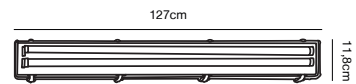

Grey 27596101
Plastic

WORKS IP65 2x18W LED Batten Light Fitting

Masterbox Qty. 6
Size H: 9 cm, W: 11,8 cm, L: 127 cm,
IP Class IP65, Class 1 (Earth contact)
Lightsource G13, Max. 2x18W, Incl. 2x18W T8 LED,
3300 Lumen, 4000 Kelvin, 25000 Hours, RA 80,
Beamangle 120°, Cannot be dimmed

Features

Parallel connection possible
IP65 - In and outdoor use
Easy Connect

Grey 2111076101
Plastic

WORKS IP65 1x24 Batten Light Fitting

Masterbox Qty. 6
Size H: 7,3 cm, L: 155,3 cm,
IP Class IP65, Class 1 (Earth contact)
Lightsource G13, Max. 24W, Incl. 24W T8 LED,
2112 Lumen, 4000 Kelvin, 25000 Hours, RA 80,
Beamangle 120°, Cannot be dimmed

Features

Parallel connection possible
IP65 - In and outdoor use
Easy Connect