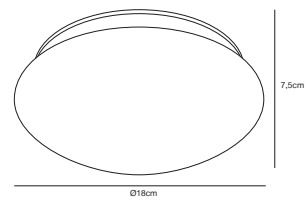

White 47680101
Plastic

LEROY 4000K Ceiling light

Masterbox Qty. 3
Size D: 3,7 cm, Ø: 22 cm,
IP Class IP20, Class 2 (Double isolated)
Lightsources LED Module - 15W LED, 1400 Lumen, 4000 Kelvin,
30000 Hours, RA 80, Beamangle 110°, Cannot be dimmed

Features
Matt diffusor
5 year LED guarantee

White 2015156101
Metal/Plastic

MONTONE 18 Ceiling light

Masterbox Qty. 3
Size H: 7,5 cm, Ø: 18 cm
IP Class IP44, Class 1 (Earth contact)
Lightsources LED Module - 5W LED, 500 Lumen, 2700 Kelvin,
20000 Hours, RA 80, Beamangle 120°, Cannot be dimmed

Features
DOB: Driver-on-Board LED technology
Suitable for humid areas (IP44)
5 year LED guarantee