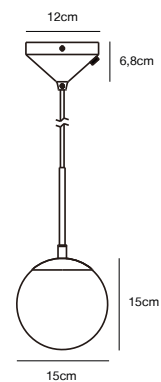

FLEUR 15 Wall light by Says Who

Masterbox	Qty. 3
Size	H: 26,4 cm, W: 15,3 cm, L: 21,2 cm, D: 21,2 cm, Shade Ø: 15,3 cm, Tube Ø: 1,25 cm, Base Ø: 15 cm, Tilt angle: 35°
IP Class	IP20, Class 2 (Double isolated)
Cable	White 150 cm, replaceable. Switch on the fixture
Lightsource	E14 - not included Can not be dimmed

Features

- Vintage design
- Elegant brass details
- On/off rocking switch
- Adjustable lamp head for a directional light

GRANT 15 Pendant

Masterbox	Qty. 3
Size	H: 29 cm, W: 15 cm, L: 15 cm, Shade Ø: 15 cm
IP Class	IP20, Class 2 (Double isolated)
Cable	White 200 cm, non replaceable
Canopy	Color: Brass, Material: Metal. Dimension: 12 cm
Lightsource	E14 - not included Can be dimmed by choosing a dimmable bulb

Features

- Glamorous modern style
- Decorative brass canopy
- Provides a soft, diffused light
- Matt white opal mouth blown glass