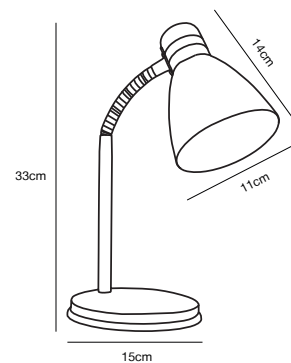

CERA Floor lamp by Kaare Bækgaard

1. **Masterbox** Qty. 2
   Size H: 140 cm, Shade Ø: 36 cm, Tube Ø: 1,9 cm, Base Ø: 24 cm
   IP Class IP20, Class 2 (Double isolated)
   Cable Textile cable: Black 150 cm, non replaceable. Switch on the cable
   Lightsource E27 - not included
   Can not be dimmed

Features

Contemporary art deco style
Brass adds cosiness and warmth to the interior

CYCLONE Table lamp

1. **Masterbox** Qty. 3
   Size H: 33 cm, Shade Ø: 11 cm, Tube Ø: 1,4 cm, Base Ø: 15 cm
   IP Class IP20, Class 2 (Double isolated)
   Cable White/Black 155 cm, non replaceable. Switch on the cable
   Lightsource E14 - not included
   Can not be dimmed

Features

Contemporary classic style
Flexible arms for a directional light