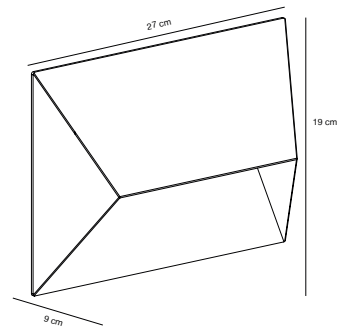

Parallel connection

PONTIO 15 Wall light by Says Who

Masterbox Qty. 3
Size H: 19 cm, W: 15 cm, L: 15 cm
IP Class IP54, Class 1 (Earth contact)
Lightsource GU10 - Not included

Features
Architectural design
Parallel connection possible
Elegant compact size

NEW White 2218191001
Aluminium

NEW Black 2218191003
Aluminium

NEW Sanded 2218191008
Aluminium

Parallel connection

PONTIO 27 Wall light by Says Who

Masterbox Qty. 3
Size H: 19 cm, W: 27 cm, L: 27 cm
IP Class IP54, Class 1 (Earth contact)
Lightsource GU10 - Not included

Features
Architectural design
Parallel connection possible
Double sockets for extra light output
Space for house number or resident text