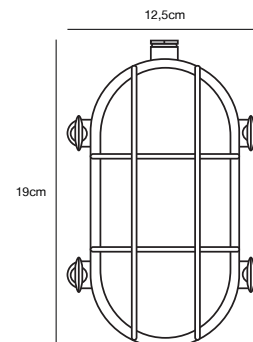

*15 year guarantee on corrosion

POLPERRO Wall light

Masterbox Qty. 3
Size D: 9,3 cm, Ø: 19.5 cm, Shade Ø: 18 cm, Base: 12 cm
IP Class IP64, Class 1 (Earth contact)
Lightsource E27 - Not included

Features
Maritime robust design
Build-in parallel connection

Brass 49031035*
Brass/Glass

Nickel 49031055*
Metal/Glass

*15 year guarantee on corrosion

HELFORD Wall light

Masterbox Qty. 3
Size W: 12,5 cm, L: 19 cm, D: 11 cm
IP Class IP64, Class 1 (Earth contact)
Lightsource E27 - Not included

Features
Maritime robust design