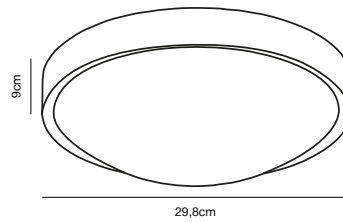

White 25316101
Metal/Glass