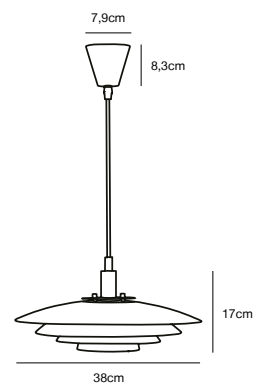

MILFORD Floor lamp

1. **Masterbox** Qty. 2
   Size H: 139,4 cm, Shade Ø: 30 cm, Base Ø: 28 cm
   IP Class IP20, Class 2 (Double isolated)
   Cable Textile cable: White 180 cm, non replaceable. Switch on the cable
   Lightsource E27 - not included
   Can not be dimmed

1. **Features**
   Soft and natural style
   Opal mouth blown glass
   Provides a soft, diffused light

BRETAGNE Pendant by Kaare Bækgaard

1. **Masterbox** Qty. 3
   Size H: 17 cm, Shade Ø: 38 cm
   IP Class IP20, Class 1 (Earth contact)
   Cable White 200 cm, non replaceable
   Canopy Color: White, Material: Metal. Dimension: 7,9 cm
   Lightsource G9 - not included
   Can be dimmed by choosing a dimmable bulb

1. **Features**
   Scandinavian classic design
   Multiple layered shades create a soft, diffused light
   White coloured inside for optimal light