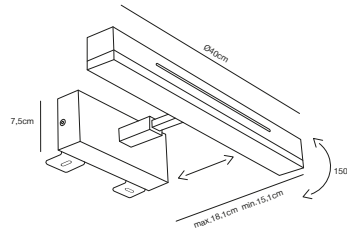

White 2015411001
Aluminium/Plastic