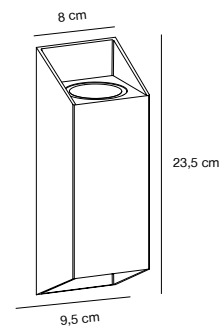

Parallel connection

HEKA Wall light

Masterbox Qty. 3
Size H: 21,6 cm, D: 13,8 cm, Shade Ø: 10,6 cm
IP Class IP54, Class 1 (Earth contact)
Lightsource E27 - Not included

Features
Compact and modern design
Parallel connection possible

Parallel connection

NICO Square 22 Wall light

Masterbox Qty. 3
Size H: 23,5 cm, W: 8 cm, L: 8 cm
IP Class IP54, Class 1 (Earth contact)
Lightsource GU10 - Not included

Features
Lights both up and down
Easy installation
Parallel connection possible