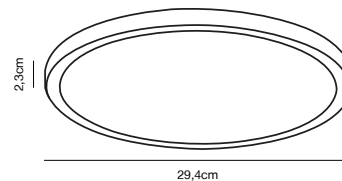

White 25416001
Metal/Glass

Brushed steel 25416032
Metal/Glass

Spinner Ceiling light

- Masterbox** Qty. 3
Size H: 7 cm, Ø: 28 cm,
IP Class IP20, Class 1 (Earth contact)
Lightsource E27 - not included, Max. 60W
Can be dimmed by choosing a dimmable bulb