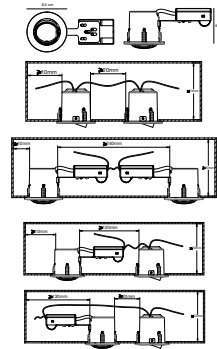

Brushed steel 71820132
Plastic/Metal

MIXIT PRO Downlight

- **Masterbox** Qty. 3
- **Size** H: 13,5 Ø: 8,5 cm
- **IP Class** IP23, Class 2 (Double isolated)
- **Lightsource** GU10 - not included, Max. 8W LED,
  Can be dimmed by choosing a dimmable bulb

Features

- Ideally suited for combination with Nordlux Smart
- Can be mounted directly into insulation
- Parallel connection possible
- Connector block included