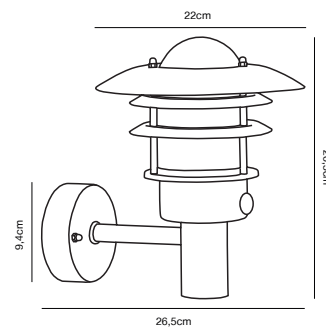

LØNSTRUP 22 Sensor Wall light

Masterbox Qty. 3
Size H: 26,5 cm, D: 26,5 cm, Shade Ø: 22 cm, Tube Ø: 1,9 cm, Base: 9.4 cm
IP Class IP44, Class 1 (Earth contact)
Lightsource E27 - Not included

Features
Build-in parallel connection