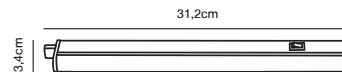

White 47786101
Plastic

RENTON 55 2700K Batten Light Fitting

Masterbox Qty. 6
Size W: 2,4 cm, L: 56,2 cm, D: 3,4 cm,
IP Class IP20, Class 2 (Double isolated)
Switch On the fixture
Lightsource LED Module - 9W LED, 840 Lumen, 2700 Kelvin,
35000 Hours, RA 80, Beamangle 130°, Cannot be dimmed

Features

Parallel connection possible
Ideally suited for under cabinet lighting
Connection cable included
Switch on body
Extendable by connecting multiple rails
5 year LED guarantee