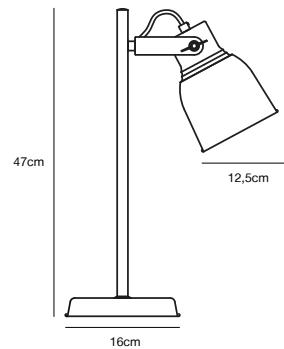

- Features**
Industrial style
Tilting and turning shade

Anthracite 48793003
Metal

ADRIAN 25 Pendant

- Masterbox** Qty. 3
Size H: 36 cm, W: 25 cm, L: 25 cm, Shade Ø: 25 cm, Tilt angle: 180°
IP Class IP20, Class 2 (Double isolated)
Cable Textile cable: Black/White 200 cm, non replaceable
Canopy Color: Black, Material: Metal. Dimension: 12 x 7 cm
Lightsource E27 - not included
Can be dimmed by choosing a dimmable bulb

- Features**
Industrial style
Tilting and turning shade

Anthracite 48815003
Metal

ADRIAN 12 Table lamp

- Masterbox** Qty. 3
Size H: 46,5 cm, W: 29,5 cm, L: 29,5 cm, Shade Ø: 12,5 cm,
 Tube Ø: 43 cm, Base Ø: 16,5 cm, Tilt angle: 120°
IP Class IP20, Class 2 (Double isolated)
Cable Textile cable: Black/White 150 cm, non replaceable. Switch on
 the base
Lightsource E27 - not included
 Can not be dimmed

- Features**
 Industrial style
 Tilting and turning shade

Anthracite 48824003
Metal

ADRIAN Floor lamp

- Masterbox** Qty. 2
Size H: 143 cm, W: 38 cm, L: 38 cm, Shade Ø: 12,5 cm,
 Tube Ø: 114 cm, Base Ø: 23 cm, Tilt angle: 45°
IP Class IP20, Class 2 (Double isolated)
Cable Textile cable: Black/White 180 cm, non replaceable. Switch on
 the base
Lightsource E27 - not included
 Can not be dimmed