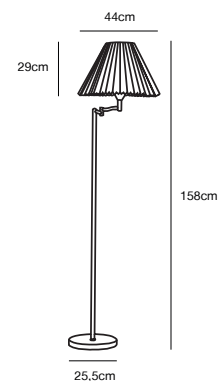

Brushed steel 2113210132
Metal

AVENUE 6-Rail Spot light

Masterbox Qty. 2
Size H: 15,5 cm, W: 119 cm
IP Class IP20, Class 1 (Earth contact)
Lightsource GU10 - not included
Can be dimmed by choosing a dimmable bulb

Features

Industrial style
Tilting and turning shade

Black 19874003
Metal

BREAK Floor lamp

Masterbox Qty. 2
Size H: 158 cm, Shade Ø: 44 cm, Tube Ø: 2 cm, Base Ø: 25,5 cm
IP Class IP20, Class 2 (Double isolated)
Cable Black 200 cm, non replaceable. Switch on the cable
Lightsource E27 - not included
Can not be dimmed

Features

Classic style
Fabric shade
Adjustable arm for a directional light