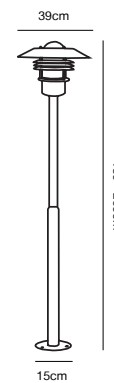

*15 year guarantee on corrosion

VEJERS Garden light

- **Masterbox** Qty. 3
- **Size** H: 92 cm, Shade Ø: 22 cm, Tube Ø: 3,5 cm, Base Ø: 15 cm
- **IP Class** IP54, Class 2 (Double isolated)
- **Lightsource** E27 - Not included

- **Features**
- Build-in parallel connection
- Can be mounted on Nordlux base unit

*15 year guarantee on corrosion

VEJERS Garden light

- **Masterbox** Qty. 2
- **Size** H: 215 cm, Shade Ø: 39 cm, Tube Ø: 7,4 cm, Base Ø: 15 cm
- **IP Class** IP54, Class 2 (Double isolated)
- **Lightsource** E27 - Not included

- **Features**
- Build-in parallel connection
- Adjustable from 130 to 200 cm hight
- Can be mounted on Nordlux base unit