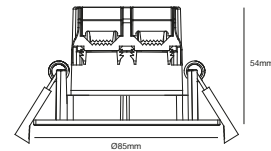

Features

Smart use for dim, white or colour
Water resistant (IP65) (water jets from any angle)
Parallel connection up to 15 pcs.
Memory and reset function
Easy screwless push-in connections (no tooling)
5 year LED guarantee