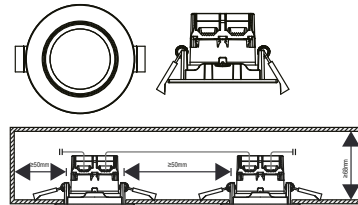

White 47520101
Plastic

Parallel connection

Build in height
5 cm

Cutout Ø
6,5 cm

Moodmaker™ Step Dimming

Step 1
All on

Step 2
Center on

Step 3
Ring on

ELKTON 8 Downlight

Masterbox Qty. 3
Size H: 4,2 cm, Ø: 8,2 cm
IP Class IP20, Class 2 (Double isolated)
Lightsource LED Module - 5,5W LED, 350 Lumen, 2700 Kelvin, 25000 Hours, RA 80, Beamangle 120°, Has built-in dimmable light source with Moodmaker™ functionality

Features

3-Step Moodmaker™ dimmer both/inner/outer rings
Parallel connection possible
Connector block included
Memory & reset function
5 year LED guarantee