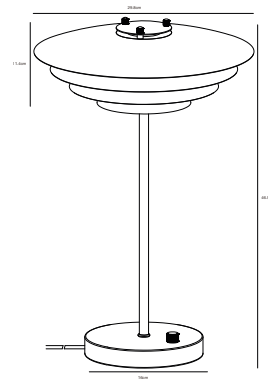

NEW White 2213485001
Metal

NEW Grey 2213485010
Metal

BRETAGNE Table lamp by Kaare Bækgaard

Masterbox Qty. 3
Size H: 46 cm, W: 30 cm, L: 30 cm, Shade Ø: 30 cm, Tube Ø: 1,2 cm, Base Ø: 16 cm
IP Class IP20, Class 2 (Double isolated)
Cable Grey/White 1.5 cm, non replaceable. Switch on the base
Lightsource G9 - not included
Can not be dimmed

Features

Scandinavian clean and soft lines
Multiple layered shades create a soft, diffused light
White coloured inside for optimal light
On/off rotary switch on lamp foot