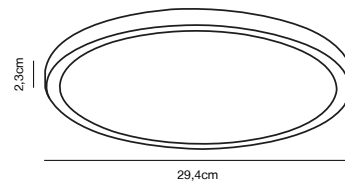

White 47156001
Plastic

Black 47156003
Plastic

OJA 29 IP20 4000K Step-Dim Ceiling light

Masterbox Qty. 3
Size H: 2,3 cm, Ø: 29,4 cm
IP Class IP20, Class 2 (Double isolated)
Lightsource LED Module - 14W, 1700 Lumen, 4000K Kelvin,
25000 Hours, Has built-in dimmable light source with
Moodmaker™ functionality

Features

3-step Moodmaker™ dimming by your regular wall switch
Ultra-thin design
Backlight effect
5 year LED guarantee

Moodmaker™ Step Dimming

Step 1
100%

Step 2
50%

Step 3
20%

White 47286001
Plastic

Black 47286003
Plastic

OJA 42 IP20 2700K Step-Dim Ceiling light

Masterbox Qty. 3
Size H: 2,3 cm, Ø: 42,4 cm,
IP Class IP20, Class 2 (Double isolated)
Lightsource LED Module - 22W LED, 2100 Lumen, 2700K Kelvin,
25000 Hours, RA 80, Beamangle 120°,
Has built-in dimmable light source with
Moodmaker™ functionality

Features

3-step Moodmaker™ dimming by your regular wall switch
Night light with backlight effect
Easy twist lock connection and easy installation
5 year LED guarantee

Moodmaker™ Step Dimming

Step 1
100%

Step 2
50%

Step 3
20%