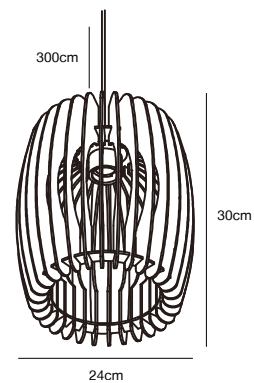

DIAS Pendant

Masterbox	Qty. 3
Size	H: 21,5 cm, Shade Ø: 18,5 cm
IP Class	IP20, Class 2 (Double isolated)
Cable	Textile cable: Black 300 cm, non replaceable
Canopy	Color: Black, Material: Plastic. Dimension: 11,8 cm
Lightsource	E27 - not included Can be dimmed by choosing a dimmable bulb

Features

Industrial style
Mouth blown glass
Design your own luminaire with a decorative bulb

TRIBECA 24 Pendant by Bønnelycke MDD

Masterbox	Qty. 3
Size	Shade Ø: 24 cm
IP Class	IP20, Class 2 (Double isolated)
Cable	Black 300 cm, non replaceable
Canopy	Color: Black, Material: Plastic. Dimension: 11,7 cm
Lightsource	E27 - not included Can be dimmed by choosing a dimmable bulb

Features

Nature style
Wooden structure creates beautiful shadow play
Create your own design expression with a decorative bulb