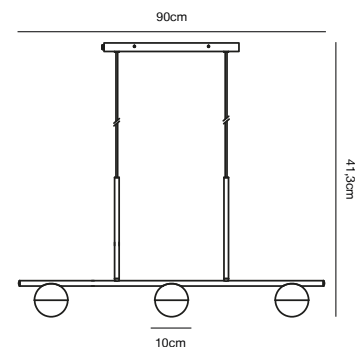

Moodmaker™ Step Dimming

BALANCE Wall light by Kaare Bækgaard

- **Masterbox** Qty. 2
- **Size** H: 31 cm, W: 30 cm, D: 50 cm, Shade Ø: 30 cm, Tube Ø: 1,3 cm, Tilt angle: 136°
- **IP Class** IP20, Class 2 (Double isolated)
- **Cable** Textile cable: Black 150 cm, non replaceable. Switch on the cable
- **Lightsource** LED Module - 17,5W LED, 1200 Lumen, 2700 Kelvin, 30000 Hours, RA 80, Beamangle 120°
  Has built-in dimmable light source with Moodmaker™ functionality

Features

- Scandinavian minimalistic design
- Moodmaker™ 3-step dimmable on cable switch
- Adjustable up/down and to both sides
- With acrylic diffuser
- 5 year LED guarantee

Black 2010953003
Metal/Opal glass

Brass 2010953035
Metal/Opal glass

CONTINA 3-Spot Pendant by Says Who

- **Masterbox** Qty. 2
- **Size** H: 41,3 cm, W: 10 cm, L: 90 cm, Shade Ø: 10 cm
- **IP Class** IP20, Class 2 (Double isolated)
- **Cable** Textile cable: White/Black 200 cm,
- **Canopy** Color: Black, Material: Metal. Dimension: 40 x 5 cm
- **Lightsource** G9 - not included
  Can be dimmed by choosing a dimmable bulb

Features

- Contemporary art deco style
- Matt white opal mouth blown glass
- Three lamp heads that emits a practical light