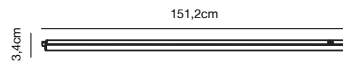

White 2111016101
Plastic

RENTON 30 4000K Batten Light Fitting

Masterbox Qty. 6
Size W: 2,4 cm, L: 31,2 cm, D: 3,4 cm,
IP Class IP20, Class 2 (Double isolated)
Switch On the fixture
Lightsource LED Module, 4000 Kelvin, 35000 Hours, RA 80,
Beamangle 130°, Cannot be dimmed

Features

Parallel connection possible
Ideally suited for under cabinet lighting
Connection cable included
Switch on body
5 year LED guarantee