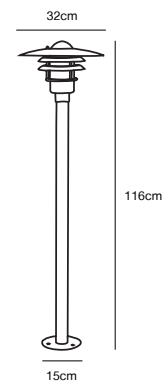

LØNSTRUP 32 Garden light

Masterbox Qty. 3
Size H: 116 cm, Shade Ø: 32 cm, Tube Ø: 5 cm, Base Ø: 15 cm
IP Class IP44, Class 2 (Double isolated)
Lightsource E27 - Not included

Features
Build-in parallel connection
Can be mounted on Nordlux base unit