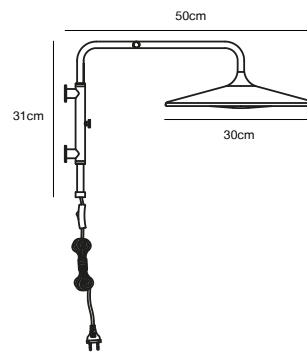

Features

- Scandinavian minimalistic design
- Moodmaker™ 3-step dimmable on cable switch
- Adjustable up/down and to both sides
- With acrylic diffuser
- 5 year LED guarantee

Black 2010953003
Metal/Opal glass