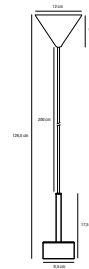

Features

- Scandinavian minimalistic design
- 3-step Moodmaker™ dimming with memory function
- Hight light output (350 lumen)
- 5 year LED guarantee