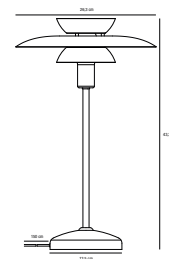

Features

Scandinavian clean and soft lines
 Multiple layered shades create a soft, diffused light

NEW Black 2213615003
Metal

CARMEN Table lamp by Says Who

Masterbox Qty. 2
Size H: 43 cm, W: 26 cm, L: 26 cm, Shade Ø: 26 cm,
 Tube Ø: 1,15 cm
IP Class IP20, Class 2 (Double isolated)
Cable Textile cable: Black 150 cm, non replaceable. Switch on the
 cable
Lightsource E14 - not included
 Can not be dimmed

Features

Scandinavian clean and soft lines
 Multiple layered shades create a soft, diffused light

White 45761001
Metal

NEW Black 45761003
Metal

Grey 45761010
Metal

EIK Wall light

Masterbox	Qty. 3
Size	H: 11 cm, W: 15 cm, L: 15 cm, D: 15 cm, Shade Ø: 8,5 cm, Base: Ø 8 cm, Base Ø: 8 cm, Tilt angle: 90°
IP Class	IP20, Class 2 (Double isolated)
Cable	White/Black 200 cm, replaceable. Switch on the base
Lightsource	GU10 - not included Can not be dimmed

Features
Contemporary and simple style
Tilting and turnable shade
Can be used on both wall and ceiling

White 45770101
Metal

NEW Black 45770103
Metal

Grey 45770110
Metal

EIK 2-Spot Spot light

Masterbox	Qty. 3
Size	H: 15 cm, W: 28,5 cm, L: 28,5 cm, D: 15 cm, Shade Ø: 8,5 cm, Base: 26 x 3,7 cm, Tilt angle: 320°
IP Class	IP20, Class 1 (Earth contact)
Canopy	Material: Metal. Dimension: 2,5 cm
Lightsource	GU10 - not included Can be dimmed by choosing a dimmable bulb