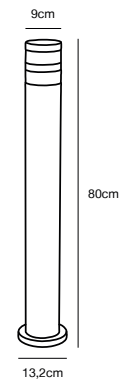

Black 25011003*
Metal/Glass