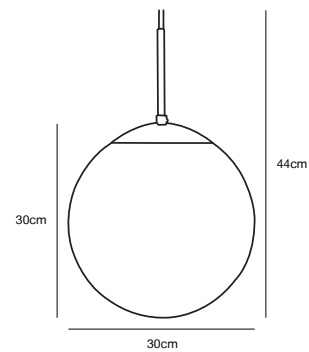

AUD Pendant

Masterbox	Qty. 3
Size	H: 11,9 cm, Ø: 6.5 cm
IP Class	IP20, Class 2 (Double isolated)
Cable	Textile cable: Black 300 cm, non replaceable
Canopy	Color: Black, Material: Plastic. Dimension: 10,6 cm
Lightsource	E27 - not included Can be dimmed by choosing a dimmable bulb

Features

Contemporary and simple style
Design your own lamp with a decorative bulb