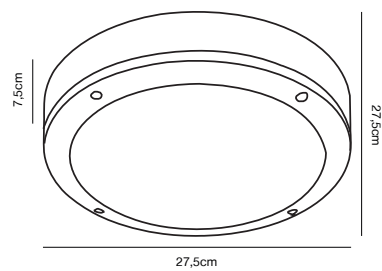

Black 77636003
Aluminium/Plastic

Desi 22 Ceiling light

Masterbox Qty. 3
Size Ø: 22.3 cm, D: 7 cm
IP Class IP44, Class 1 (Earth contact)
Lightsource E27 - Not included

Features
Build-in parallel connection

Black 77646003
Aluminium/Plastic

Desi 28 Ceiling light

Masterbox Qty. 3
Size Ø: 27.5 cm, D: 8 cm
IP Class IP44, Class 1 (Earth contact)
Lightsource E27 - Not included

Features
Build-in parallel connection