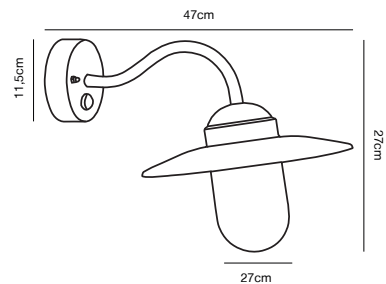

*15 year guarantee
on corrosion