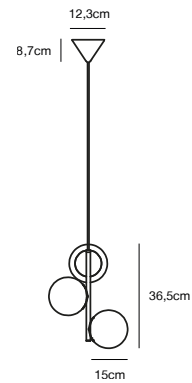

NEW Grey 2213575010
Marble