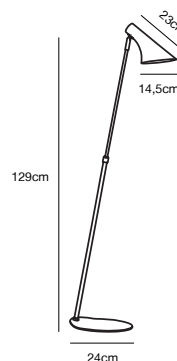

VANILA Table lamp by Kaare Bækgaard

- **Masterbox** Qty. 2
- **Size** H: 44 cm, Shade Ø: 14,5 cm, Tube Ø: 1 cm, Base Ø: 18 cm
- **IP Class** IP20, Class 2 (Double isolated)
- **Cable** Textile cable: Black/White 200 cm, non replaceable. Switch on the fixture
- **Lightsources** E14 - not included
  Can not be dimmed

- **Features**
- Contemporary and simple style
- Suitable for the office, living room, and bedroom

VANILA Floor lamp by Kaare Bækgaard

- **Masterbox** Qty. 2
- **Size** H: 129 cm, Shade Ø: 14,5 cm, Tube Ø: 1,5 cm, Base Ø: 24 cm
- **IP Class** IP20, Class 2 (Double isolated)
- **Cable** Textile cable: Clear/Black 210 cm, non replaceable. Switch on the fixture
- **Lightsources** E14 - not included
  Can not be dimmed

- **Features**
- Contemporary and simple style
- Suitable for the office, living room, and bedroom