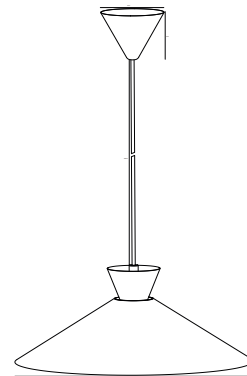

NEW White 2213385001
Metal