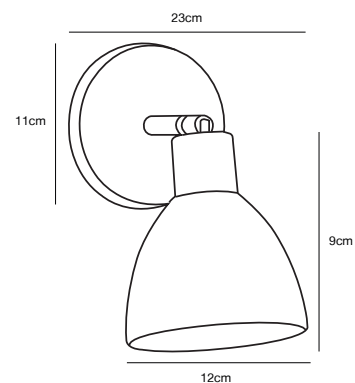

Features

Classic and stylish design
Suitable for bedside light
Create your own look with either brass or chrome ring (replaceable) on black lamp

Black 2112603003
Wood/Metal

THEO Pendant by Says Who

Masterbox	Qty. 2
Size	H: 16 cm, W: 12,5 cm, L: 92,6 cm, Shade Ø: 12,5 cm
IP Class	IP20, Class 2 (Double isolated)
Cable	Textile cable: Black 200 cm, non replaceable
Canopy	Color: Black, Material: Metal. Dimension: 50 x 4 cm
Lightsource	GU10 - not included Can be dimmed by choosing a dimmable bulb