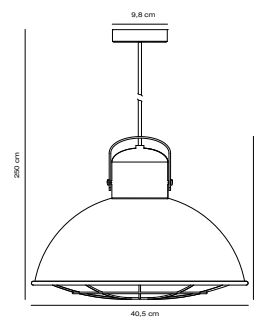

Masterbox Qty. 3
Size H: 24 cm, W: 21 cm, L: 21 cm, Shade Ø: 21 cm
IP Class IP20, Class 2 (Double isolated)
Cable Black 200 cm, non replaceable
Canopy Color: Galvanized, Material: Metal. Dimension: 2 cm
Lightsource E27 - not included
 Can be dimmed by choosing a dimmable bulb

Features

Rough and industrial galvanized expression
 Decorative grid covering the opening
 Galvanized inside

NEW Galvanized 2213051031
Metal

Porter Wall light by Says Who

Masterbox Qty. 3
Size H: 17 cm, W: 20 cm, L: 20 cm, Shade Ø: 9 cm, Tilt angle: 80°
IP Class IP20, Class 2 (Double isolated)
Cable Black 150 cm, replaceable. Switch on the cable
Canopy . Dimension: 2 cm
Lightsource E27 - not included
 Can not be dimmed