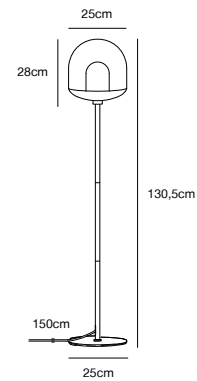

MAGIA Floor lamp by Says Who

1. **Masterbox** Qty. 2
   Size H: 130,5 cm, W: 25 cm, L: 25 cm, Shade Ø: 25 cm,
   Tube Ø: 1,3 cm, Base Ø: 25 cm
   IP Class IP20, Class 2 (Double isolated)
   Cable Black/White 150 cm, non replaceable. Switch on the cable
   Lightsource E27 - not included
   Can not be dimmed

1. **Features**
   Nordic contemporary design
   Mouth blown colour fading glass
   With opal white light diffuser for a soft light (optional)
   Can be used without the diffuser and with a decorative bulb of your own choosing