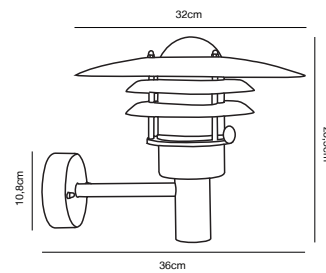

LØNSTRUP 32 Sensor Wall light

Masterbox Qty. 3
Size H: 28,5 cm, D: 36 cm, Shade Ø: 32 cm, Tube Ø: 1,9 cm, Base: 10.8 cm
IP Class IP44, Class 2 (Double isolated)
Lightsources E27 - Not included

Features
Build-in parallel connection
Build-in daylight and motion sensor

Black 71431003
Metal/Glass