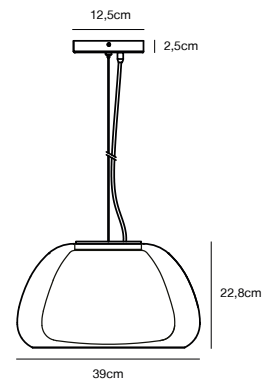

Black 2112153003
Metal/Glass