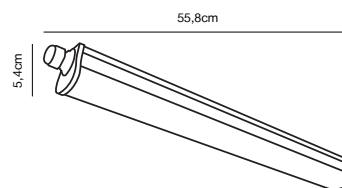

White 47856101
Plastic/Metal

TRENTON Batten Light Fitting

Masterbox Qty. 3
Size H: 5 cm, W: 16 cm, L: 60 cm
IP Class IP20, Class 1 (Earth contact)
Lightsource LED Module - 23W LED, 1900 Lumen, 4000 Kelvin,
25000 Hours, RA 80, Beamangle 120°, Cannot be dimmed

Features
Ultra-flat design
5 year LED guarantee

Grey 49646110
Plastic

WESTPORT 60 Single Batten Light Fitting

Masterbox Qty. 6
Size W: 5,4 cm, L: 55,8 cm, D: 5,4 cm,
IP Class IP65, Class 2 (Double isolated)
Lightsource LED Module - 11W LED, 1050 Lumen, 4000 Kelvin,
25000 Hours, RA 80, Beamangle 125°, Cannot be dimmed

Features
IP65 - In and outdoor use
5 year LED guarantee