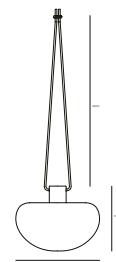

Moodmaker™ Step Dimming