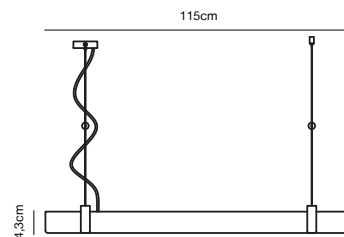

NEW Black 2213273003
Metal

PACO 5-Spot Spot light

Masterbox Qty. 3
Size H: 11,5 cm, W: 80 cm, L: 80 cm
IP Class IP20, Class 2 (Double isolated)
Cable Black 200 cm, non replaceable
Canopy Color: Black, Material: Metal. Dimension: 2,5 cm
Lightsource E27 - not included
Can be dimmed by choosing a dimmable bulb

Features

Minimalistic and industrial design expression
Create your own design expression with a decorative bulb
Perfect above the dining or kitchen table

Black 2010603003
Metal

Brushed steel 2010603032
Metal

NEW **Dark grey steel 2010603051**
Metal

Moodmaker™ Step Dimming

Step 1
100%

Step 2
50%

Step 3
20%

LILT Pendant by Says Who

Masterbox Qty. 3
Size H: 10,2 cm, W: 115 cm, L: 115 cm, D: 4,3 cm, Shade Ø: 3,7 cm
IP Class IP20, Class 2 (Double isolated)
Cable Textile cable: Black 205 cm, non replaceable. Switch on the base
Canopy Color: Black, Material: Metal. Dimension: 9 x 2,5 cm
Lightsource LED Module - 27W LED, 2000 Lumen, 2700 Kelvin, 30000 Hours,
RA 80, Beamangle 120°
Has built-in dimmable light source with Moodmaker™ functionality

Features

Scandinavian minimalistic design
Moodmaker™ 3-step dimmable from wall switch
Perfect above a long dining table or kitchen island
Rough surface and decorative fittings
Easy adjustment for wires
3 year LED guarantee