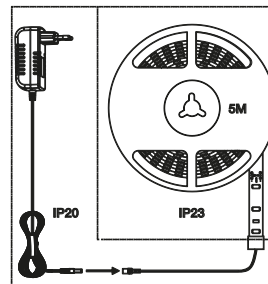

Features

Cable 1,2m included
5 year LED guarantee