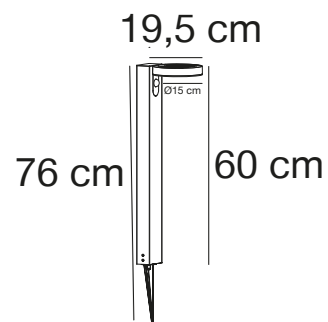

RICA Round Garden light

EXEMPT

Masterbox Qty. 3
Size H: 60 cm, D: 19,5 cm, Shade Ø: 15 cm
IP Class IP44, Class 3 (12V)
Lightsource SolarLed - 5W LED, 480 Lumen, 3000 Kelvin, 30000 Hours, RA 80

Features

Solar charged
Motion sensor turns light on
Easy to install with the included spike
5 year LED guarantee