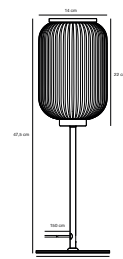

Features

Soft and natural style
Opal mouth blown glass
Provides a soft, diffused light

NEW Brass 2213225001
Metal/Opal glass

MILFORD Table lamp

Masterbox	Qty. 3
Size	H: 48 cm, W: 15 cm, L: 15 cm, Shade Ø: 14 cm, Tube Ø: 1,15 cm, Base Ø: 15 cm
IP Class	IP20, Class 2 (Double isolated)
Cable	Textile cable: White 150 cm, non replaceable. Switch on the cable
Lightsource	E27 - not included Can not be dimmed

Features

Vintage design
Material mix of brass and "pleated" opal white glass
Opal white, mouth blown glass
Provides a soft, diffused light

Nature 48915001
Wood/Opal glass

MILFORD Table lamp

- Masterbox** Qty. 3
Size H: 21,7 cm, Shade Ø: 20 cm, Base Ø: 11 cm
IP Class IP20, Class 2 (Double isolated)
Cable Textile cable: White 150 cm, non replaceable. Switch on the cable
Lightsource E27 - not included
 Can not be dimmed