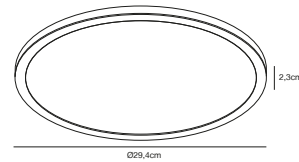

Moodmaker™ Step Dimming

Step 1
4000K

Step 2
3000K

Step 3
20% 3000K