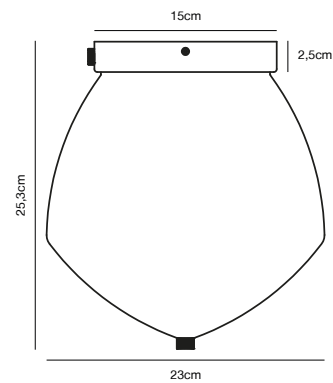

Black 2010353003
Metal

PINE Pendant by Kaare Bækgaard

1. **Masterbox** Qty. 3
   Size H: 31 cm, W: 30 cm, L: 30 cm, Shade Ø: 30 cm
   IP Class IP20, Class 2 (Double isolated)
   Cable Black 200 cm, non replaceable
   Canopy Color: Black, Material: Plastic. Dimension: 12,5 cm
   Lightsource E27 - not included
   Can be dimmed by choosing a dimmable bulb

Features

Soft industrial design
Beautiful light effect with holes in the shade
Elegant mix of matt metal and brass details
Hang 3 or more lamps together in a line or cluster