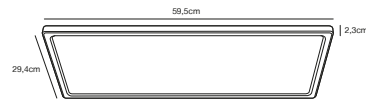

White 47560101
Plastic

LEROY 2700K Ceiling light

Masterbox Qty. 3
Size H: 3,7 cm, Ø: 22 cm,
IP Class IP20, Class 2 (Double isolated)
Lightsource LED Module - 15W LED, 1260 Lumen, 2700 Kelvin,
30000 Hours, RA 80, Beamangle 110°, Cannot be dimmed

Features

Matt diffusor
5 year LED guarantee