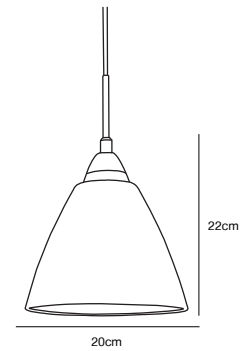

White 76633001
Metal

ANNIVERSARY Pendant by Bønnelycke MDD

Masterbox	Qty. 3
Size	H: 16 cm, Shade Ø: 35 cm
IP Class	IP20, Class 2 (Double isolated)
Cable	White 210 cm, non replaceable
Canopy	Color: White, Material: Plastic. Dimension: 11,7 cm
Lightsource	E27 - not included Can be dimmed by choosing a dimmable bulb

Features

Contemporary and industrial style