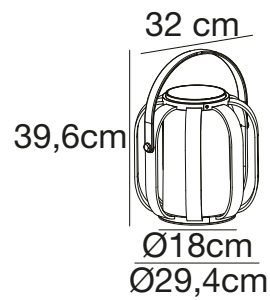

NEW Nature(brown) 2118095062
Bamboo/Plastic

LEO Battery light by Says Who EXEMPT

- **Masterbox** Qty. 2
- **Size** H: 30 cm, Ø: 29.9 cm, Shade Ø: 29,9 cm, Base Ø: 18 cm
- **IP Class** IP44, Class 3 (12V)
- **Cable** Black 100 cm. Switch on the base
- **Canopy** . Dimension: A cm
- **Lightsource** SolarLed - 4W LED, 300 Lumen, 2700 Kelvin, 30000 Hours, RA 80, Beamangle 240°

1. **Features**
2. Solar charged
   - High light output (300 lumen)
   - Turns on automatically when darkness falls
   - 30 cm high (suitable for Kettle spike and tripod)
   - 5 year LED guarantee