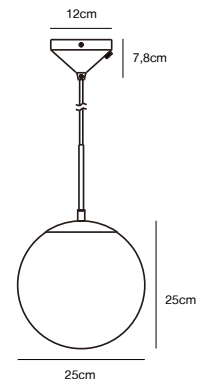

Brass 2010573035
Metal/Opal Glass

GRANT 35 Pendant

Masterbox	Qty. 2
Size	W: 35 cm, L: 35 cm, Shade Ø: 35 cm
IP Class	IP20, Class 2 (Double isolated)
Cable	White 200 cm, non replaceable
Canopy	Color: Brass, Material: Metal. Dimension: 12 cm
Lightsource	E27 - not included Can be dimmed by choosing a dimmable bulb

Features

Glamorous modern style
Decorative brass canopy
Provides a soft, diffused light
Matt white opal mouth blown glass