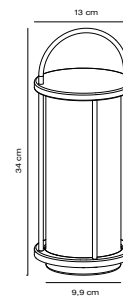

LINTON Table lamp by Says Who

Masterbox Qty. 3
Size H: 32,5 cm, W: 13 cm, L: 13 cm, Shade Ø: 9,9 cm, Tube Ø: 6 cm,
Base Ø: 9,9 cm
IP Class IP54, Class 1 (Earth contact)
Cable Black 250 cm, non replaceable. Switch on the cable
Lightsource E27 - Not included

Features
Durable materials well-suited for harsh weather
Ripped diffuser creates a pleasant light