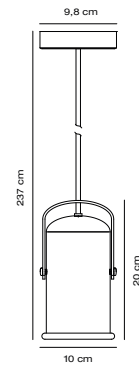

NEW Galvanized 2213033031
Metal

Porter 21 Pendant by Says Who

Masterbox Qty. 3
Size H: 24 cm, W: 21 cm, L: 21 cm, Shade Ø: 21 cm
IP Class IP20, Class 2 (Double isolated)
Cable Black 200 cm, non replaceable
Canopy Color: Galvanized, Material: Metal. Dimension: 2 cm
Lightsource E27 - not included
Can be dimmed by choosing a dimmable bulb

Features

Rough and industrial galvanized expression
Decorative grid covering the opening
Galvanized inside