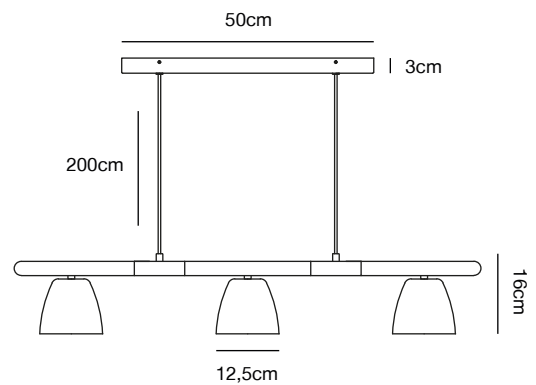

Features

Classic and stylish design
Suitable for bedside light
Create your own look with either brass or chrome ring (replaceable) on black lamp

Black 2112603003
Wood/Metal

THEO Pendant by Says Who

Masterbox	Qty. 2
Size	H: 16 cm, W: 12,5 cm, L: 92,6 cm, Shade Ø: 12,5 cm
IP Class	IP20, Class 2 (Double isolated)
Cable	Textile cable: Black 200 cm, non replaceable
Canopy	Color: Black, Material: Metal. Dimension: 50 x 4 cm
Lightsource	GU10 - not included Can be dimmed by choosing a dimmable bulb

Features
Soft natural design
Elegant mix of wood and metal

Black 2112645003
Wood/Metal

THEO Table lamp by Says Who

Masterbox	Qty. 2
Size	H: 42,7 cm, W: 15 cm, L: 33 cm, Shade Ø: 12,5 cm, Tube Ø: 1,9 cm, Base Ø: 15 cm, Tilt angle: 90°
IP Class	IP20, Class 2 (Double isolated)
Cable	Textile cable: Black 150 cm, non replaceable. Switch on the cable
Lightsource	GU10 - not included Can not be dimmed