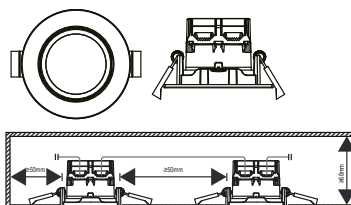

Features

Stepless dimmable 0-100% by wall dimmer excl.
 Parallel connection possible
 Connector block included
 5 year LED guarantee

White 49430101
Plastic/Metal

Nickel 49430155
Plastic/Metal

Parallel connection