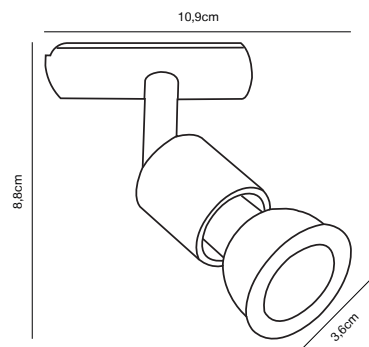

Features

Ideally suited for combination with Nordlux Smart