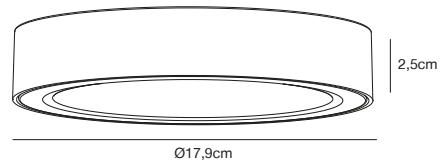

SJAVER Bathroom lighting

- **Masterbox** Qty. 3
- **Size** H: 7 cm, W: 5,6 cm, L: 60 cm,
- **IP Class** IP44, Class 1 (Earth contact)
- **Cable** White 35 cm, non replaceable On the fixture
- **Lightsource** LED Module - 15W LED, 1200 Lumen, 3000/4000 Kelvin, 30000 Hours, RA 90, Beamangle 120°, Has built-in dimmable light source with Moodmaker™ functionality

Features

- Moodmaker™ Scene Select 3000K/4000K body switch
- IP44 protected for water splashing in all directions
- Lifetime 30.000 hours
- Including EU plug and on/off switch
- 5 year LED guarantee