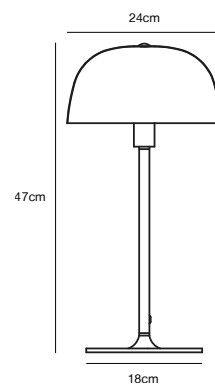

CERA Pendant by Kaare Bækgaard

Masterbox	Qty. 2
Size	W: 36 cm, L: 36 cm, Shade Ø: 36 cm
IP Class	IP20, Class 2 (Double isolated)
Cable	Textile cable: Black 200 cm, non replaceable
Canopy	Color: Black, Material: Plastic. Dimension: 12,3 cm
Lightsource	E27 - not included Can be dimmed by choosing a dimmable bulb

Features

Contemporary art deco style
Brass adds cosiness and warmth to the interior

CERA Table lamp by Kaare Bækgaard

Masterbox	Qty. 3
Size	H: 47 cm, Shade Ø: 24 cm, Tube Ø: 1,6 cm, Base Ø: 18 cm
IP Class	IP20, Class 2 (Double isolated)
Cable	Textile cable: Black 150 cm, non replaceable. Switch on the cable
Lightsource	E14 - not included Can not be dimmed

Features

Contemporary art deco style
Brass adds cosiness and warmth to the interior