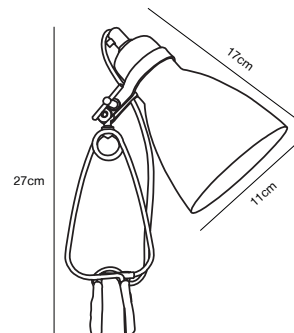

- Features**
 Contemporary classic style
 Flexible arms for a directional light
 Supplied without cable

White 73072001
Metal

Black 73072003
Metal

CYCLONE Clamp lamp

- Masterbox** Qty. 3
Size H: 27 cm, Shade Ø: 11 cm
IP Class IP20, Class 2 (Double isolated)
Cable Black/White 200 cm, non replaceable. Switch on the cable
Lightsource E14 - not included
 Can not be dimmed

- Features**
 Contemporary classic style
 Clamp for fasten on shelf or other edge
 Flexible arms for a directional light

Beige 2112115001
Metal

FLEUR 15 Table lamp by Says Who

- Masterbox** Qty. 3
Size H: 49 cm, W: 20 cm, L: 38,4 cm, Shade Ø: 15,3 cm,
 Tube Ø: 1,25 cm, Base Ø: 20 cm, Tilt angle: 90°
IP Class IP20, Class 2 (Double isolated)
Cable White 150 cm, non replaceable. Switch on the fixture
Lightsource E14 - not included
 Can not be dimmed