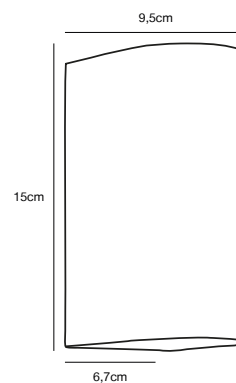

ASBOL Kubi Wall light

Masterbox Qty. 6
Size H: 15 cm, W: 6,7 cm, D: 9,5 cm, Base: 5,5 x 14 cm
IP Class IP44, Class 1 (Earth contact)
Lightsources LED Module - Inkl. 2X6,5W
LED, 350 Lumen, 3000 Kelvin, 20000 Hours, RA 80,
Beamangle 120°

Features

3 light effects included
High 2x350 lumen output
5 year LED guarantee
Built-in parallel connection
5 year LED guarantee

ASBOL Round Wall light

Masterbox Qty. 6
Size H: 15 cm, W: 6,7 cm, D: 9,5 cm, Base: 5,5 x 14 cm
IP Class IP44, Class 1 (Earth contact)
Lightsources LED Module - Inkl. 2X6,5W
LED, 350 Lumen, 3000 Kelvin, 20000 Hours, RA 80,
Beamangle 120°

Features

3 light effects included
High 2x350 lumen output
5 year LED guarantee
Built-in parallel connection
5 year LED guarantee