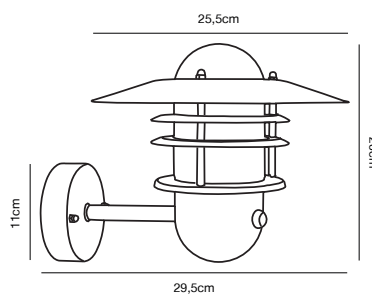

*15 year guarantee
on corrosion

Galvanized 74481031*
Galvanized steel

AGGER Wall light

Masterbox Qty. 3
Size H: 20 cm, D: 29,5 cm, Shade Ø: 25,5 cm, Base: 11 cm
IP Class IP54, Class 2 (Double isolated)
Lightsource E27 - Not included

Features
Build-in parallel connection

*15 year guarantee
on corrosion

Galvanized 74501031*
Galvanized steel/Glass

AGGER Sensor Wall light

Masterbox Qty. 3
Size H: 20 cm, D: 29,5 cm, Shade Ø: 25,5 cm, Base: 11 cm
IP Class IP54, Class 2 (Double isolated)
Lightsource E27 - Not included

Features
Build-in parallel connection
Build-in daylight and motion sensor