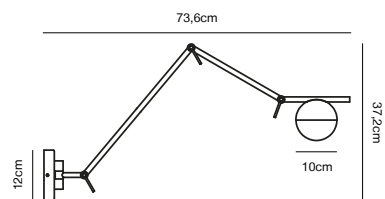

CONTINA Floor lamp by Says Who

1. **Masterbox** Qty. 2
   Size H: 139,5 cm, W: 25 cm, L: 35,5 cm, Shade Ø: 10 cm,
   Tube Ø: 1,35 cm, Base Ø: 25 cm, Tilt angle: 140°
   IP Class IP20, Class 2 (Double isolated)
   Cable Textile cable: Black/White 150 cm, non replaceable. Switch on
   the cable
   Lightsource G9 - not included
   Can not be dimmed

Features

1. Contemporary art deco style
   Matt white opal mouth blown glass
   Adjustable lamp shade to both sides and up/down

CONTINA Wall light by Says Who

1. **Masterbox** Qty. 3
   Size H: 37,2 cm, W: 12,5 cm, L: 73,6 cm, Shade Ø: 10 cm, Base
   Ø: 12 cm, Tilt angle: 165°
   IP Class IP20, Class 2 (Double isolated)
   Cable Textile cable: White/Black 150 cm, replaceable. Switch on the
   cable
   Lightsource G9 - not included
   Can not be dimmed

Features

1. Contemporary art deco style
   Matt white opal mouth blown glass
   Adjustable joints for perfect placement
   Can be used on both wall and ceiling