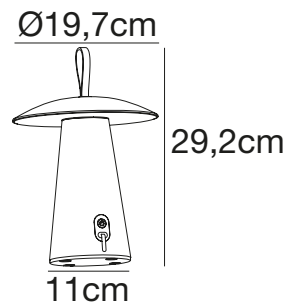

White 2218013001
Plastic