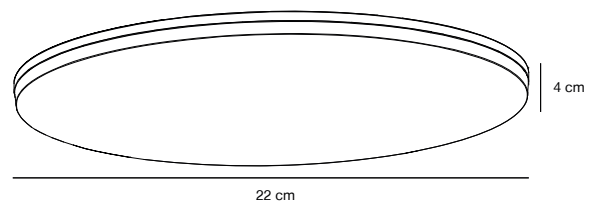

Features

Integrated LED with high lumen output
Easy installation