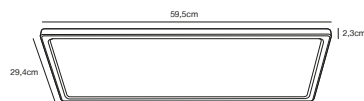

Features

Smart use for dim, white or colour
IP54 protected against dust and water splashing
Ultra-thin design with back light effect
Parallel, easy push-in connection and side entry
5 year LED guarantee