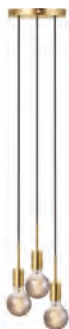

Features

- Minimalist and modern style
- Create your own design expression with a decorative bulb
- Hang 3 or more lamps together in a line or cluster

Black 2112063003
Metal

Brass 2112063035
Metal

PACO 3-Spot Pendant