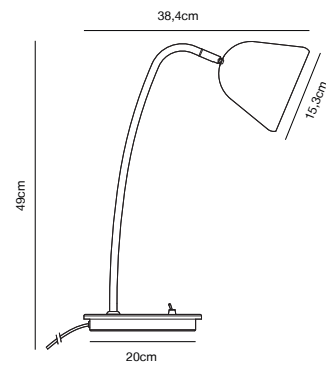

- Features**
 Contemporary classic style
 Flexible arms for a directional light
 Supplied without cable

White 73072001
Metal

Black 73072003
Metal

CYCLONE Clamp lamp

- Masterbox** Qty. 3
Size H: 27 cm, Shade Ø: 11 cm
IP Class IP20, Class 2 (Double isolated)
Cable Black/White 200 cm, non replaceable. Switch on the cable
Lightsource E14 - not included
 Can not be dimmed

- Features**
 Contemporary classic style
 Clamp for fasten on shelf or other edge
 Flexible arms for a directional light

Beige 2112115001
Metal

FLEUR 15 Table lamp by Says Who

- Masterbox** Qty. 3
Size H: 49 cm, W: 20 cm, L: 38,4 cm, Shade Ø: 15,3 cm,
 Tube Ø: 1,25 cm, Base Ø: 20 cm, Tilt angle: 90°
IP Class IP20, Class 2 (Double isolated)
Cable White 150 cm, non replaceable. Switch on the fixture
Lightsource E14 - not included
 Can not be dimmed

- Features**
 Vintage design
 Elegant brass details
 On/off rocking switch
 Adjustable lamp head for a directional light

Beige 2112124001
Metal

FLEUR 24 Floor lamp by Says Who

- Masterbox** Qty. 2
Size H: 148 cm, W: 26,5 cm, L: 61,2 cm, Shade Ø: 23,4 cm,
 Tube Ø: 1,6 cm, Base Ø: 26,5 cm, Tilt angle: 64°
IP Class IP20, Class 2 (Double isolated)
Cable White 150 cm, non replaceable. Switch on the fixture
Lightsource E27 - not included
 Can not be dimmed

- Features**
 Vintage design
 Elegant brass details
 On/off rocking switch
 Adjustable lamp head for a directional light

Beige 2112101001
Metal

FLEUR 15 Wall light by Says Who

Masterbox	Qty. 3
Size	H: 26,4 cm, W: 15,3 cm, L: 21,2 cm, D: 21,2 cm, Shade Ø: 15,3 cm, Tube Ø: 1,25 cm, Base Ø: 15 cm, Tilt angle: 35°
IP Class	IP20, Class 2 (Double isolated)
Cable	White 150 cm, replaceable. Switch on the fixture
Lightsource	E14 - not included Can not be dimmed