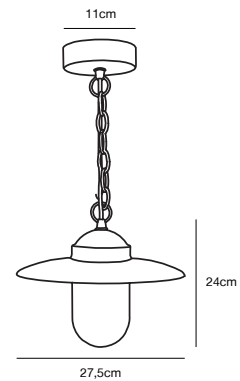

Galvanized 22661031*
Galvanized steel/Glass

LUXEMBOURG Sensor Wall light

Masterbox	Qty. 3
Size	H: 27 cm, D: 47 cm, Shade Ø: 27 cm, Base: 11.5 cm
IP Class	IP54, Class 1 (Earth contact)
Lightsource	E27 - Not included

Features

Build-in daylight and motion sensor
Build-in parallel connection