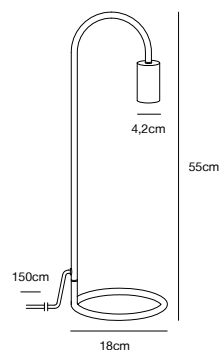

PACO 3-Spot Pendant

- **Masterbox** Qty. 3
- **Size** H: 17,3 cm, W: 18,1 cm, L: 4,2 cm, Tube Ø: 0,9 cm
- **IP Class** IP20, Class 2 (Double isolated)
- **Cable** Black 200 cm, non replaceable
- **Canopy** Color: Black/Brass, Material: Metal. Dimension: 22,6 cm
- **Lightsource** E27 - not included
  Can be dimmed by choosing a dimmable bulb

Features
Minimalist and modern style
Create your own design expression with a decorative bulb

PACO Table lamp

- **Masterbox** Qty. 4
- **Size** H: 55 cm, W: 18 cm, L: 18 cm, Tube Ø: 1,13 cm, Base Ø: 18 cm
- **IP Class** IP20, Class 2 (Double isolated)
- **Cable** Black 150 cm, non replaceable. Switch on the cable
- **Lightsource** E27 - not included
  Can not be dimmed

Features
Minimalist and modern style
Create your own design expression with a decorative bulb