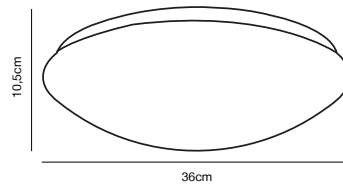

White 45356001
Metal/Plastic

ASK 28 Ceiling light

Masterbox Qty. 3
Size H: 9,5 cm, Shade Ø: 28 cm,
IP Class IP44, Class 1 (Earth contact)
Lightsource LED Module - 12W LED, 1050 Lumen, 3000 Kelvin,
30000 Hours, RA 80, Beamangle 120°, Cannot be dimmed

Features
Suitable for humid areas (IP44)
Matt diffusor
5 year LED guarantee

White 45376001
Metal/Plastic

ASK 36 Ceiling light

Masterbox Qty. 3
Size H: 10,5 cm, Shade Ø: 36 cm,
IP Class IP44, Class 1 (Earth contact)
Lightsource LED Module - 18W LED, 1450 Lumen, 3000 Kelvin,
30000 Hours, RA 80, Beamangle 120°, Cannot be dimmed

Features
Suitable for humid areas (IP44)
Matt diffusor
5 year LED guarantee