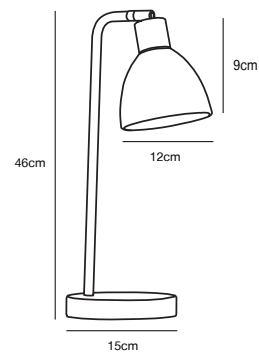

RAY 2-Kit Pendant

Masterbox	Qty. 3
Size	H: 16,5 cm, Shade Ø: 12 cm
IP Class	IP20, Class 2 (Double isolated)
Cable	Clear/Black 180 cm, non replaceable
Canopy	Color: White/Black, Material: Plastic. Dimension: 7,2 cm
Lightsource	E14 - not included Can be dimmed by choosing a dimmable bulb

Features

Classic and stylish design
Create your own look with either brass or chrome ring (replaceable) on black lamp

RAY Table lamp

Masterbox	Qty. 3
Size	H: 46 cm, D: 22 cm, Shade Ø: 12 cm, Tube Ø: 1,2 cm, Base Ø: 15 cm
IP Class	IP20, Class 2 (Double isolated)
Cable	Black/Clear 180 cm, non replaceable. Switch on the cable
Lightsource	E14 - not included Can not be dimmed

Features

Classic and stylish design
Create your own look with either brass or chrome ring (replaceable) on black lamp