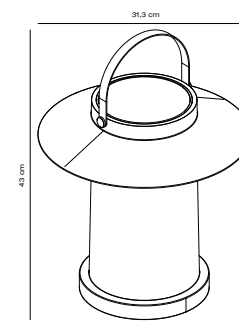

Features

- Durable materials well-suited for harsh weather
- Solar charged
- Turns on automatically when darkness falls