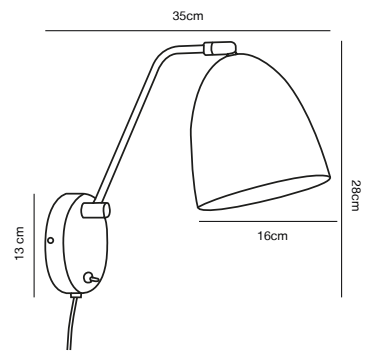

Features

- Contemporary and simple style
- Adjustable lamp head for a directional light

White 48654001
Metal

Black 48654003
Metal

ALEXANDER 16 Floor lamp

- Masterbox** Qty. 2
- Size** H: 140 cm, Shade Ø: 16 cm, Base Ø: 25 cm, Tilt angle: 30°
- IP Class** IP20, Class 2 (Double isolated)
- Cable** White 150 cm, non replaceable. Switch on the fixture
- Lightsource** E27 - not included
Can not be dimmed

Features

- Contemporary and simple style
- Adjustable lamp head for a directional light

White 48621001
Metal

Black 48621003
Metal

ALEXANDER 16 Wall light

- Masterbox** Qty. 2
Size H: 30 cm, D: 37 cm, Shade Ø: 16 cm, Base: Ø 12 cm,
Tilt angle: 30°
IP Class IP20, Class 2 (Double isolated)
Cable White 150 cm, replaceable. Switch on the base
Lightsource E27 - not included
Can not be dimmed

- Features**
Contemporary and simple style
Adjustable lamp head for a directional light

Black 2112765003
Aluminium

BEND Table lamp by Says Who

Masterbox	Qty. 2
Size	H: 45,5 cm, W: 15 cm, L: 27,3 cm, Shade Ø: 12 cm, Tube Ø: 1,6 cm, Base Ø: 15 cm, Tilt angle: 60°
IP Class	IP20, Class 3 (12V)
Cable	Textile cable: Black 150 cm, non replaceable. Switch on the fixture
Lightsource	LED Module - 5W LED, 410 Lumen, 2700 Kelvin, 20000 Hours, RA 80, Beamangle 110° Has built-in dimmable light source with Moodmaker™ functionality