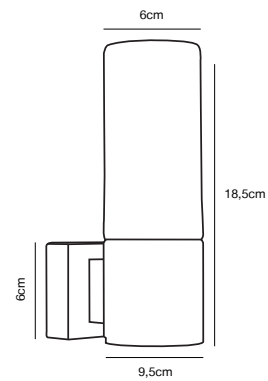

Chrome 17141029
Glass/Metal