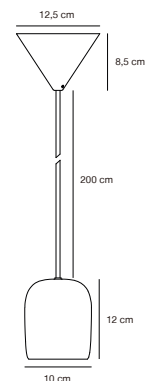

NOTTI 20 Pendant

- **Masterbox** Qty. 3
- **Size** H: 23,8 cm, W: 20 cm, L: 20 cm, Shade Ø: 20 cm
- **IP Class** IP20, Class 2 (Double isolated)
- **Cable** White/Black 200 cm, non replaceable
- **Canopy** Color: White/Black, Material: Plastic. Dimension: 12,2 cm
- **Lightsource** E27 - not included
  Can be dimmed by choosing a dimmable bulb

Features

Contemporary and simple style
Organic shape
White opal mouth blown glass and matte metal

NOTTI 10 Pendant by Says Who

- **Masterbox** Qty. 6
- **Size** H: 12 cm, W: 10 cm, L: 10 cm, Shade Ø: 10 cm
- **IP Class** IP20, Class 2 (Double isolated)
- **Cable** Black 200 cm, non replaceable
- **Canopy** Color: Black, Material: Plastic. Dimension: 8,5 cm
- **Lightsource** E27 - not included
  Can be dimmed by choosing a dimmable bulb

Features

Small, organic and elegantly shaped pendant
Nordic simplicity
Matching colour inside to give a soft light
Hang three or more lamps together in a line or cluster