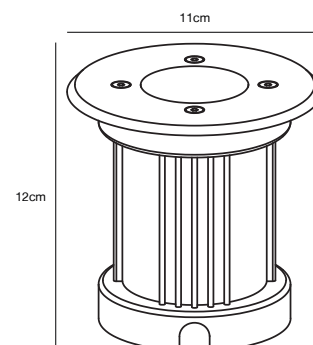

PATO Round Recessed light

Masterbox Qty. 3
Size H: 12 cm, Ø: 11 cm, Build in height: 12 cm, Build in Ø: 11 cm, Cutout Ø 9 cm
IP Class IP65, Class 1 (Earth contact)
Lightsource GU10 - Not included

Features
Suited for a GU10 bulb