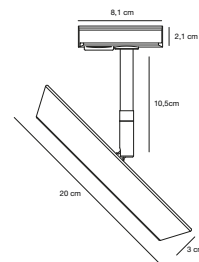

White 86189901
Metal/Plastic