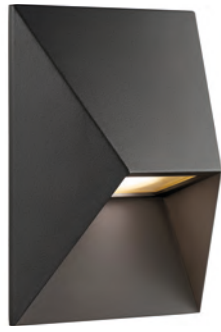

Features

0,75 mm².
Max. weight: 2,25 kg

Brushed steel 0130032
Plastic

FIXIT Accessories

Masterbox Qty. 12
Size H: 4,9 cm, Ø: 1.8 cm

*Outdoor
families*

NEW White 2218171001
Aluminium

NEW Black 2218171003
Aluminium