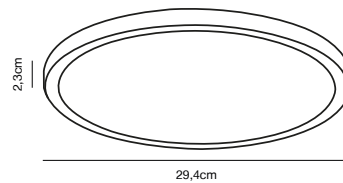

White 47966001
Plastic

OJA 42 IP20 4000K Ceiling light

Masterbox Qty. 3
Size H: 2,3 cm, Ø: 42,4 cm,
IP Class IP20, Class 2 (Double isolated)
Lightsources LED Module - 19W LED, 2200 Lumen, 2700 Kelvin,
25000 Hours, RA 80, Beamangle 120°, Cannot be dimmed

Features

3-step Moodmaker™ dimming on your regular wall switch
Ultra-thin design
Backlight effect
5 year LED guarantee