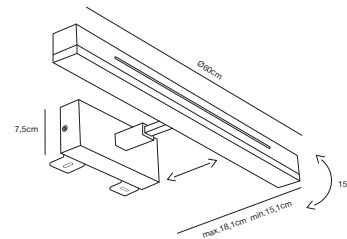

White c
Aluminium/Plastic

Chrome 2015401033
Aluminium/Plastic

Brushed Nickel 2015401055
Aluminium/Plastic

OTIS 40 Wall light

Masterbox Qty. 3
Size H: 7,5 cm, W: 14,6 cm, L: 40 cm, D: 7,5 cm,
IP Class IP44, Class 2 (Double isolated)
Lightsource LED Module - 14W LED, 1300 Lumen, 3000 Kelvin,
25000 Hours, RA 90, Has built-in dimmable light source with
Moodmaker™ functionality

Features

2-step Moodmaker™ by wall switch: 100%-night light
Night Light Function 20lm memory
Cabinet bracket included
Adjustable - rotating reflector/telescopic depth
Vertical/horizontal installation possible
5 year LED guarantee

White 2015411001
Aluminium/Plastic

Chrome 2015411033
Aluminium/Plastic

Brushed Nickel 2015411055
Aluminium/Plastic

OTIS 60 Wall light

Masterbox Qty. 3
Size H: 7,5 cm, W: 14,6 cm, L: 60 cm, D: 7,5 cm,
IP Class IP44, Class 2 (Double isolated)
Lightsource LED Module - 17W
LED, 1650 Lumen, 3000 Kelvin, 25000 Hours, RA 90, Yes,
has built-in dimmable light source with Moodmaker™
functionality

Features

2-step Moodmaker™ by wall switch: 100%-night light
Night Light Function 35lm memory
Cabinet bracket included
Adjustable - rotating reflector/telescopic depth
Vertical/horizontal installation possible
5 year LED guarantee