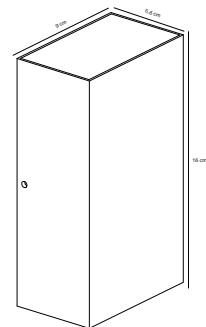

ROLD Round Wall light

- **Masterbox** Qty. 3
- **Size** H: 16 cm, W: 9 cm, D: 5,5 cm, Base: 8 x 14,3 cm
- **IP Class** IP44, Class 1 (Earth contact)
- **Lightsource** LED Module - 2X5W
  LED, 375 Lumen, 3000 Kelvin, 25000 Hours, RA 80, Beamangle 125°

- **Features**
- 5 year LED guarantee
- Build-in parallel connection
- Both up- and down-light

ROLD Flat Wall light

- **Masterbox** Qty. 3
- **Size** H: 16 cm, W: 9 cm, D: 5,5 cm, Base: 8 x 14,3 cm
- **IP Class** IP44, Class 1 (Earth contact)
- **Lightsource** LED Module - 2X5W
  LED, 375 Lumen, 3000 Kelvin, 25000 Hours, RA 80, Beamangle 125°

- **Features**
- 5 year LED guarantee
- Build-in parallel connection
- Both up- and down-light