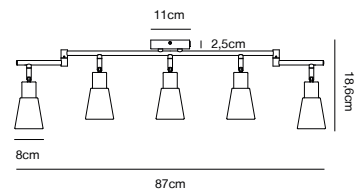

Features

- Minimalist and classic design
- Opal glass shade
- Adjustable lamp head for a directional light
- Ideal for bed light

Black 2112910003
Metal/Opal glass

COLE 3-Spot Spot light

Masterbox Qty. 3
Size H: 17,6 cm, W: 48,5 cm, L: 21,3 cm, D: 21,3 cm, Shade Ø: 8 cm,
 Base Ø: 9 cm, Tilt angle: 90°
IP Class IP20, Class 2 (Double isolated)
Canopy Color: Black, Material: Metal. Dimension: 9,5 cm
Lightsource E14 - not included
 Can be dimmed by choosing a dimmable bulb

Features
 Minimalist and classic design
 Opal glass shade
 Adjustable lamp head for a directional light

Black 2112950003
Metal/Opal glass

COLE 5-Spot Spot light

Masterbox Qty. 3
Size H: 18,6 cm, W: 87 cm, L: 24,2 cm, D: 24,2 cm, Shade Ø: 8 cm,
 Base Ø: 11 cm, Tilt angle: 90°
IP Class IP20, Class 2 (Double isolated)
Canopy Color: Black, Material: Metal. Dimension: 11 cm
Lightsource E14 - not included
 Can be dimmed by choosing a dimmable bulb

Features
 Minimalist and classic design
 Opal glass shade
 Adjustable lamp head for a directional light

White 49801001
Metal

FRIDA Wall light

- Masterbox** Qty. 6
Size H: 11,5 cm, D: 11,5 cm, Shade Ø: 5,1 cm, Base: 8,5 x 8,5 cm, Tilt angle: 90°
IP Class IP20, Class 2 (Double isolated)
Cable White 150 cm, replaceable. Switch on the cable
Lightsource GU10 - not included
 Can not be dimmed

- Features**
 Contemporary and simple style
 Adjustable lamp head for a directional light

White 49810101
Metal

FRIDA 2-Spot Spot light

- Masterbox** Qty. 3
Size W: 8 cm, L: 29 cm, D: 11,5 cm, Shade Ø: 5,1 cm, Base: 29 x 6 cm, Tilt angle: 90°
IP Class IP20, Class 2 (Double isolated)
Lightsource GU10 - not included
 Can be dimmed by choosing a dimmable bulb