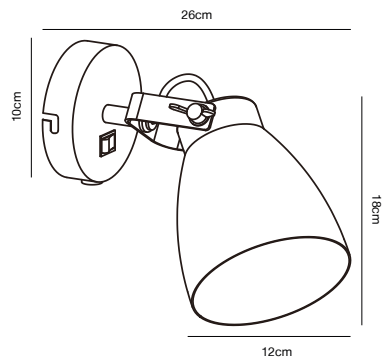

White 47131001
Plastic

Black 47131003
Plastic

MASON Wall light

- **Masterbox** Qty. 3
- **Size** H: 56 cm, D: 35 cm, Shade Ø: 10 cm, Base: 7 x 14,5 cm
- **IP Class** IP20, Class 2 (Double isolated)
- **Cable** Black/White 180 cm, non replaceable. Switch on the fixture
- **Lightsource** LED Module - 5W LED, 1600 Lumen, 2700 Kelvin, 30000 Hours, RA 80, Beamangle 120°
  Has built-in dimmable light source for wall dimmer

- **Features**
- Minimalistic functional style
- Moodmaker™ 3-step dimmable on base
- USB port for charging your phone or other device
- 5 year LED guarantee