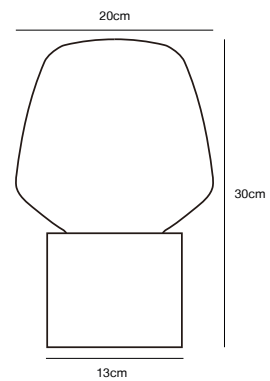

Features

Industrial style

Design your own lamp with a decorative bulb

PEND Accessories

- **Masterbox** Qty. 12
- **Size** L: 200 cm
- **IP Class** IP20, Class 2 (Double isolated)
- **Cable** Black 200 cm,
- **Canopy** Color: Black, Material: Plastic
- **Lightsource** E27 - not included
  Can be dimmed by choosing a dimmable bulb

Features

Accessory for pendant

Includes socket, spiral cable and canopy