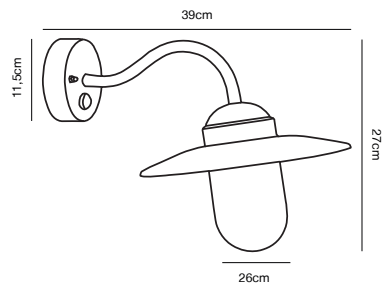

*15 year guarantee
on corrosion

LUXEMBOURG Wall light

Masterbox Qty. 3
Size H: 27 cm, D: 39 cm, Shade Ø: 26 cm, Base: 11.5 cm
IP Class IP54, Class 2 (Double isolated)
Lightsource E27 - Not included

Features
Build-in parallel connection