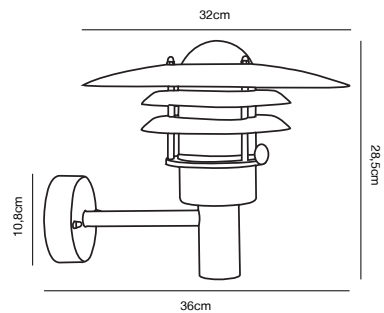

Black 22671003
Metal/Glass

Rusty 22671009
Metal/Glass

Copper 22671030*
Copper/Glass

Galvanized 22671031*
Galvanized steel/Glass

*15 year guarantee
on corrosion

LUXEMBOURG Wall light

Masterbox Qty. 3
Size H: 27 cm, D: 39 cm, Shade Ø: 26 cm, Base: 11.5 cm
IP Class IP54, Class 2 (Double isolated)
Lightsource E27 - Not included

Features
Build-in parallel connection

Black 71411003
Metal/Glass

Galvanized 71411031*
Galvanized steel/Glass

*15 year guarantee
on corrosion

LØNSTRUP 32 Wall light

Masterbox Qty. 3
Size H: 28,5 cm, D: 36 cm, Shade Ø: 32 cm, Tube Ø: 1,9 cm, Base: 10.8 cm
IP Class IP44, Class 2 (Double isolated)
Lightsource E27 - Not included

Features
Build-in parallel connection