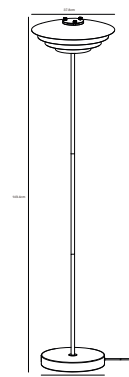

NEW White 2213485001
Metal

NEW Grey 2213485010
Metal

BRETAGNE Table lamp by Kaare Bækgaard

Masterbox Qty. 3
Size H: 46 cm, W: 30 cm, L: 30 cm, Shade Ø: 30 cm, Tube Ø: 1,2 cm, Base Ø: 16 cm
IP Class IP20, Class 2 (Double isolated)
Cable Grey/White 1.5 cm, non replaceable. Switch on the base
Lightsource G9 - not included
Can not be dimmed

Features

Scandinavian clean and soft lines
Multiple layered shades create a soft, diffused light
White coloured inside for optimal light
On/off rotary switch on lamp foot

NEW White 2213494001
Metal

NEW Grey 2213494010
Metal

BRETAGNE Floor lamp by Kaare Bækgaard

Masterbox Qty. 2
Size H: 150 cm, W: 38 cm, L: 38 cm, Shade Ø: 38 cm, Tube Ø: 1,6 cm, Base Ø: 28 cm
IP Class IP20, Class 2 (Double isolated)
Cable White/Grey 1.5 cm, non replaceable. Switch on the cable
Lightsource G9 - Not included
Can not be dimmed

Features

Scandinavian clean and soft lines
Multiple layered shades create a soft, diffused light
White coloured inside for optimal light
On/off floor switch