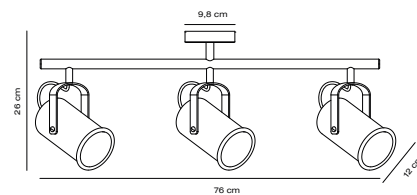

NEW Galvanized 2213062031
Metal

Porter Clamp lamp by Says Who

Masterbox Qty. 3
Size H: 20 cm, W: 17 cm, L: 17 cm, Shade Ø: 9 cm
IP Class IP20, Class 2 (Double isolated)
Cable Black 150 cm, non replaceable. Switch on the cable
Lightsource E27 - not included
Can not be dimmed

Features

Rough and industrial galvanized expression
Adjustable lamp head for a directional light
Moveable lamp that can be fixed on e.g. a shelf
No need for fixed mounting
Galvanized inside

NEW Galvanized 2213010131
Metal

Porter 3-Spot Spot light by Says Who

Masterbox Qty. 3
Size H: 26 cm, W: 76 cm, L: 76 cm, Shade Ø: 9 cm, Tube Ø: 9,8 cm,
Tilt angle: 80°
IP Class IP20, Class 2 (Double isolated)
Canopy Color: Galvanized, Material: Metal. Dimension: 2 cm
Lightsource E27 - not included
Can be dimmed by choosing a dimmable bulb

Features

Rough and industrial galvanized expression
Adjustable lamp head for a directional light
Can be placed both on ceiling and wall
Galvanized inside