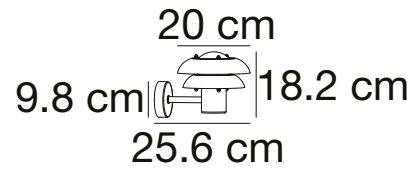

Black 2118071003
Metal