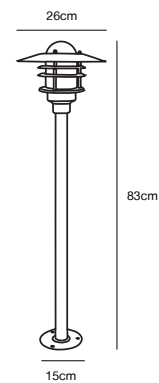

Features

Build-in parallel connection
 Can be mounted on Nordlux base unit

*15 year guarantee on corrosion

Galvanized 10600219*
Galvanized steel/Glass

AMALIENBORG Wall light

Masterbox Qty. 3
Size H: 26 cm, D: 37,5 cm, Shade Ø: 32,5 cm, Base: 11.5 cm
IP Class IP54, Class 1 (Earth contact)
Lightsource E27 - Not included