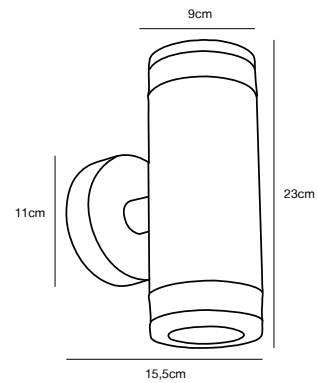

Black 45521003
Plastic

BIRK Single Wall light

Masterbox Qty. 3
Size H: 17,2 cm, D: 15,5 cm, Ø: 9 cm, Tube Ø: 3 cm, Base: 11 cm
IP Class IP44, Class 1 (Earth contact)
Lightsource GU10 - Not included

Features
Build-in parallel connection