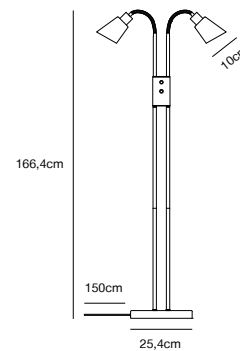

Features

Minimalist and classic design
 Oblique, opal glass shade
 Adjustable lamp head for a directional light

Black 2112844003
Metal/Opal glass

MOLLI Double Floor lamp

Masterbox	Qty. 2
Size	H: 166,4 cm, W: 25,4 cm, L: 25,4 cm, Shade Ø: 10 cm, Tube Ø: 1,53 cm, Base Ø: 25,4 cm
IP Class	IP20, Class 2 (Double isolated)
Cable	Black 150 cm, non replaceable. Switch on the fixture
Lightsource	E14 - not included Can not be dimmed

Features

Minimalist and classic design
Oblique, opal glass shade
Adjustable lamp head for a directional light

Black 2112811003
Metal/Opal glass

MOLLI Wall light

Masterbox	Qty. 3
Size	H: 22,5 cm, W: 11 cm, L: 16,8 cm, D: 16,8 cm, Shade Ø: 10 cm, Base Ø: 11 cm, Tilt angle: 90°
IP Class	IP20, Class 2 (Double isolated)
Cable	Black 150 cm, replaceable. Switch on the fixture
Lightsource	E14 - not included Can not be dimmed