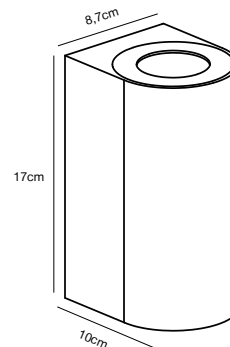

*15 year guarantee
on corrosion