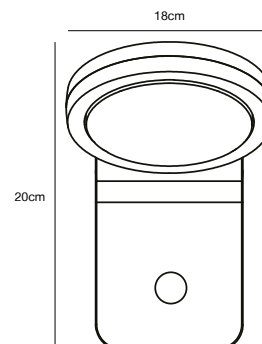

Features
 5 year LED guarantee
 Build-in parallel connection
 Movement sensor build-in

Brass 49021035*
Brass/Glass

Nickel 49021055*
Metal/Glass

*15 year guarantee on corrosion

POLPERRO Wall light

Masterbox Qty. 3
Size D: 9,3 cm, Ø: 19.5 cm, Shade Ø: 18 cm, Base: 12 cm
IP Class IP64, Class 1 (Earth contact)
Lightsource E27 - Not included