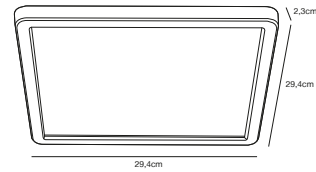

White 2015056101
Plastic

Brushed Nickel 2015056155
Plastic

OJA 29 Square IP20 3000/4000K Ceiling light

Masterbox Qty. 3
Size H: 2,3 cm, Ø: 29,4 cm
IP Class IP20, Class 2 (Double isolated)
Lightsource LED Module - 14,5W
LED, 1600 Lumen, 3000/4000 Kelvin, 30000 Hours, RA 80,
Beamangle 120°,
Has built-in dimmable light source
with Moodmaker™ functionality

Features

3-step Moodmaker™ (3000/4000 kelvin) by your regular wall switch
Night light with backlight effect
Easy twist lock connection and easy installation
5 year LED guarantee

Moodmaker™ Step Dimming

Step 1
4000K

Step 2
3000K

Step 3
20% 3000K

Black 2015066103
Plastic

Chrome 2015066133
Plastic

OJA 29 Square IP54 3000/4000K Ceiling light

Masterbox Qty. 3
Size H: 2,5 cm, Ø: 30 cm
IP Class IP54, Class 2 (Double isolated)
Lightsource LED Module - 14,5W LED, 1600 Lumen, 3000/4000 Kelvin, 30000 Hours,
RA 80, Beamangle 120°,
Has built-in dimmable light source with
Moodmaker™ functionality

Features

3-step Moodmaker™ (3000/4000 kelvin) by your regular wall switch
Night light with backlight effect
Easy twist lock connection and easy installation
5 year LED guarantee

Moodmaker™ Step Dimming

Step 1
4000K

Step 2
3000K

Step 3
20% 3000K