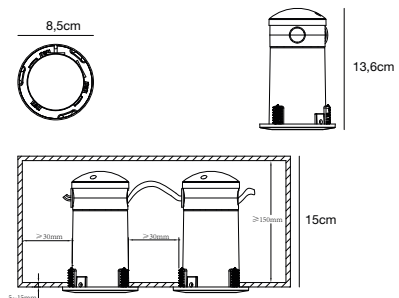

MIXIT Pro Downlight

- **Masterbox** Qty. 3
- **Size** H: 7,2 cm, Ø: 8,5 cm
- **IP Class** IP23, Class 2 (Double isolated)
- **Lightsource** GU10 - not included, Max. 8W LED,
  Can be dimmed by choosing a dimmable bulb

Features

- Ideally suited for combination with Nordlux Smart
- Can be mounted directly into insulation
- Parallel connection possible
- Connector block included

MIXIT PRO Downlight

- **Masterbox** Qty. 3
- **Size** H: 13,5 Ø: 8,5 cm
- **IP Class** IP23, Class 2 (Double isolated)
- **Lightsource** GU10 - not included, Max. 8W LED,
  Can be dimmed by choosing a dimmable bulb

Features

- Ideally suited for combination with Nordlux Smart
- Can be mounted directly into insulation
- Parallel connection possible
- Connector block included