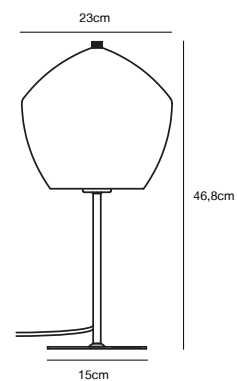

Brass 2010693047
Glass

ORBIFORM 3-Spot Pendant by Kaare Bækgaard

Masterbox Qty. 3
Size H: 15,2 cm, W: 15 cm, L: 71 cm, Shade Ø: 15 cm
IP Class IP20, Class 2 (Double isolated)
Cable Textile cable: Black 200 cm, non replaceable
Canopy Color: Brass, Material: Metal. Dimension: 70 x 5 cm
Lightsource E14 - not included
Can be dimmed by choosing a dimmable bulb

Features

Glamorous art deco design
A beautiful mix of brass and smoked glass
Diamond pattern that reflects light in an exciting way
Perfect match for the long dining table or kitchen island

Brass 2010715047
Glass

ORBIFORM Table lamp by Kaare Bækgaard

Masterbox Qty. 3
Size H: 46,8 cm, W: 23 cm, L: 23 cm, Shade Ø: 23 cm,
Tube Ø: 1,15 cm, Base Ø: 15 cm
IP Class IP20, Class 2 (Double isolated)
Cable Textile cable: Black 150 cm, non replaceable. Switch on the
cable
Lightsource E27 - not included
Can not be dimmed

Features

Glamorous art deco design
A beautiful mix of brass and smoked glass
Diamond pattern that reflects light in an exciting way
Elegant table decoration