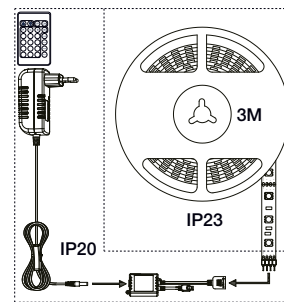

White 47970000
Silicone/Plastic

LED STRIP 3M LED strip

Masterbox Qty. 6
Size H: 0,7 cm, W: 1 cm, L: 300 cm,
IP Class IP23, Class 3 (12V)
Cable White 120 cm,
Lightsource LED Module RGB, 30000 Hours, Beamangle 120°,
Has built-in dimmable light source with button or touch

Features

Stepless dimmable 0-100% by remote control (incl.)
RGB by remote control (incl.)
Cable 1,2m included
5 year LED guarantee

White 47980000
Silicone/Plastic

LED STRIP 5M LED strip

Masterbox Qty. 6
Size H: 0,2 cm, W: 0,8 cm, L: 500 cm,
IP Class IP23, Class 3 (12V)
Cable White 120 cm,
Lightsource LED Module, 900 Lumen, 2700 Kelvin, 30000 Hours,
Beamangle 120°, Cannot be dimmed

Features

Cable 1,2m included
5 year LED guarantee