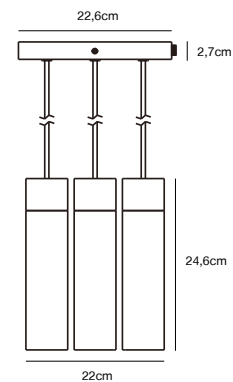

TILO 3-Spot Pendant

Masterbox	Qty. 3
Size	W: 22 cm, L: 6 cm, Shade Ø: 6 cm
IP Class	IP20, Class 2 (Double isolated)
Cable	Textile cable: Black 200 cm, non replaceable
Canopy	Color: Black, Material: Metal. Dimension: 22,6 cm
Lightsource	GU10 - not included Can be dimmed by choosing a dimmable bulb

Features

Natural Scandinavian simplicity
Natural mix of ash wood and matte metal
Emits a precise downward light

Black 2010483003
Metal/Wood

TILO 5-Spot Pendant

Masterbox	Qty. 2
Size	W: 6 cm, L: 80,6 cm, Shade Ø: 6 cm
IP Class	IP20, Class 2 (Double isolated)
Cable	Textile cable: Black 200 cm, non replaceable
Canopy	Color: Black, Material: Metal. Dimension: 80,6 cm
Lightsource	GU10 - not included Can be dimmed by choosing a dimmable bulb

Features

Natural Scandinavian simplicity
Natural mix of ash wood and matte metal
Emits a precise downward light