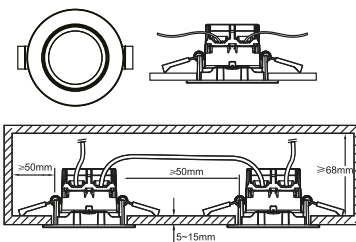

Features

- Stepless dimmable 0-100% by wall dimmer excl.
- Parallel connection possible
- 5 year LED guarantee

White 71810101
Plastic/Metal

Brushed steel 71810132
Plastic/Metal

Parallel connection

Build in height 6,5 cm