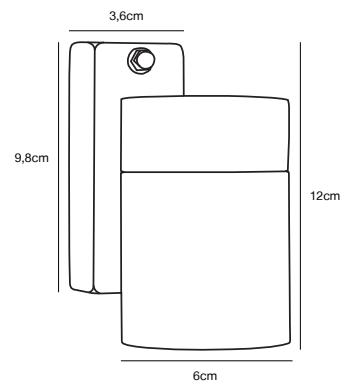

ALYA Wall light EXEMPT

Masterbox Qty. 3
Size H: 20 cm, W: 9 cm, D: 20,5 cm
IP Class IP44, Class 3 (12V)
Lightsource SolarLed - 5W LED, 400 Lumen, 3000 Kelvin, 30000 Hours, RA 80

Features
Solar charged
Motion sensor turns light on
5 year LED guarantee

TIN Single Wall light

Masterbox Qty. 3
Size H: 12 cm, D: 11,5 cm, Ø: 6 cm, Base: 3.1 x 9.3 cm
IP Class IP54, Class 1 (Earth contact)
Lightsource GU10 - Not included

Features
Down-light