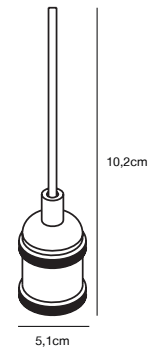

Black 84813003
Metal

LYNE Pendant

- **Masterbox** Qty. 3
- **Size** H: 20 cm, Shade Ø: 29 cm
- **IP Class** IP20, Class 2 (Double isolated)
- **Cable** Textile cable: Black 250 cm, non replaceable
- **Canopy** Color: Black, Material: Plastic. Dimension: 11,8 cm
- **Lightsource** E27 - not included
  Can be dimmed by choosing a dimmable bulb

- **Features**
- Industrial style
- Adjustable lamp head for a directional light
- Black silk matt finish and polished brass details