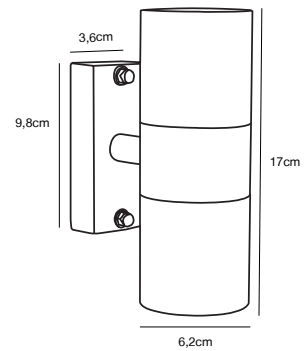

Stainless steel 21279934
Stainless steel/Glass

TIN Double Sensor Wall light

Masterbox Qty. 3
Size H: 22 cm, D: 10,5 cm, Ø: 6 cm, Base: 5,9 x 15,2 cm
IP Class IP54, Class 1 (Earth contact)
Lightsource GU10 - Not included

Features
Both up- and down-light