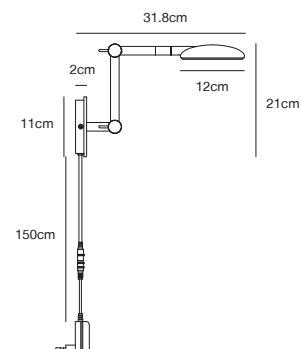

BEND Double Floor lamp by Says Who

- **Masterbox** Qty. 2
- **Size** H: 135 cm, W: 25 cm, L: 53 cm, Shade Ø: 12 cm, Tube Ø: 1,6 cm, Base Ø: 25 cm, Tilt angle: 60°
- **IP Class** IP20, Class 3 (12V)
- **Cable** Textile cable: Black 150 cm, non replaceable. Switch on the fixture
- **Lightsource** LED Module - 2x5W LED, 410 Lumen, 2700 Kelvin, 20000 Hours, RA 80, Beamangle 110°
  Has built-in dimmable light source with Moodmaker™ functionality

Features

- Scandinavian minimalistic design
- Moodmaker™ Touch dimmable on fixture
- Adjustable arm and turn of lamp head for a directional light
- 5 year LED guarantee

BEND Wall light by Says Who

- **Masterbox** Qty. 3
- **Size** H: 21 cm, W: 12 cm, L: 31,8 cm, D: 31,8 cm, Shade Ø: 12 cm, Tube Ø: 1,6 cm, Base Ø: 11 cm, Tilt angle: 90°
- **IP Class** IP20, Class 3 (12V)
- **Cable** Textile cable: Black 150 cm, non replaceable. Switch on the fixture
- **Lightsource** LED Module - 5W LED, 410 Lumen, 2700 Kelvin, 20000 Hours, RA 80, Beamangle 110°
  Has built-in dimmable light source with Moodmaker™ functionality

Features

- Scandinavian minimalistic design
- Moodmaker™ Touch dimmable on fixture
- Adjustable arm and turn of lamp head for a directional light
- 5 year LED guarantee