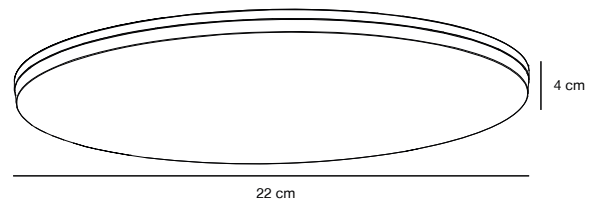

Features

Integrated LED with high lumen output
Easy installation

White 2210266001
Plastic

VIC 35 4000K Ceiling light

Masterbox Qty. 3
Size H: 4,3 cm, Ø: 35 cm
IP Class IP40, Class 2 (Double isolated)
Cable Plastic white 15 cm, non replaceable
Lightsources LED Module - 36W, 4000K Kelvin,
Cannot be dimmed