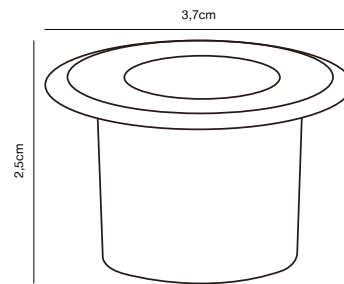

UNE 6-Kit Recessed light EXEMPT

Masterbox Qty. 3
Size H: 2,5 cm, Ø: 3.7 cm, Build in height: 2,5 cm, Build in Ø: 3,7 cm, Built-in height 3 cm, Cutout Ø 2,5 cm
IP Class IP67, Class 3 (12V)
Cable Black 500 cm,
Lightsource LED Module - 6X0. 6W
LED, 20 Lumen, 3000 Kelvin, 30000 Hours, RA 65, Beamangle 120°

Features
5 year LED guarantee