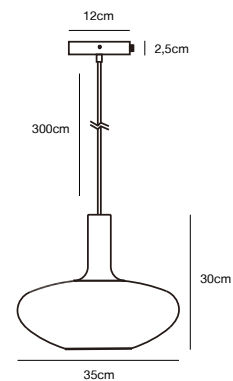

ALTON 25 Pendant

Masterbox	Qty. 3
Size	H: 33 cm, Shade Ø: 25 cm
IP Class	IP20, Class 1 (Earth contact)
Cable	Textile cable: Black/White 300 cm, non replaceable
Canopy	Color: Black/White, Material: Metal. Dimension: 12 cm
Lightsource	E27 - not included Can be dimmed by choosing a dimmable bulb

Features

Contemporary art deco style
Mouth blown glass and exclusive details
Optional top in brass and black included

ALTON 35 Pendant

Masterbox	Qty. 3
Size	H: 30 cm, Shade Ø: 35 cm
IP Class	IP20, Class 1 (Earth contact)
Cable	Textile cable: White/Black 300 cm, non replaceable
Canopy	Color: White/Black, Material: Metal. Dimension: 12 cm
Lightsource	E27 - not included Can be dimmed by choosing a dimmable bulb

Features

Contemporary art deco style
Mouth blown glass and exclusive details
Optional top in brass and black included