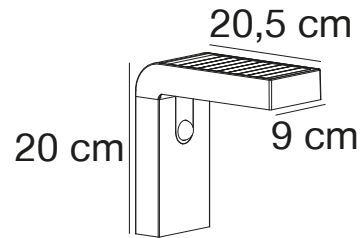

Black 21269903
Metal/Glass