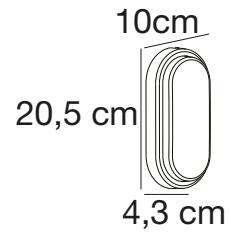

CUBA BRIGHT OVAL Wall light

Masterbox Qty. 3
Size H: 20,5 cm, L: 10 cm
IP Class IP54, Class 2 (Double isolated)
Lightsources LED Module - 14W
LED, 1600 Lumen, 3000 Kelvin, 30000 Hours, RA 80,
Beamangle 120°

Features
Very high light output (1600 lumen)
Designed for both wall and ceiling mounting
5 year LED guarantee