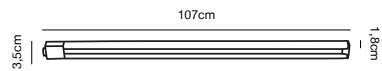

Link 1M Track Light

- **Masterbox** Qty. 3
- **Size** W: 3,5 cm, L: 107 cm, D: 1,8 cm,
- **IP Class** IP20, Class 1 (Earth contact)
- **Lightsource** Max. 690W

- **Features**
- Adaptor included