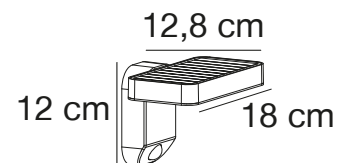

Black 2118141003
Plastic

RICA Round Wall light EXEMPT

Masterbox Qty. 3
Size H: 12 cm, D: 18,2 cm, Shade Ø: 15 cm
IP Class IP44, Class 3 (12V)
Lightsource SolarLed - 5W LED, 480 Lumen, 3000 Kelvin, 30000 Hours, RA 80

Features

Solar charged
Motion sensor turns light on
5 year LED guarantee

Black 2118161003
Plastic

RICA Square Wall light EXEMPT

Masterbox Qty. 3
Size H: 12 cm, W: 18 cm, D: 12,8 cm
IP Class IP44, Class 3 (12V)
Lightsource SolarLed - 5W LED, 450 Lumen, 3000 Kelvin, 30000 Hours, RA 80

Features

Solar charged
Motion sensor turns light on
5 year LED guarantee