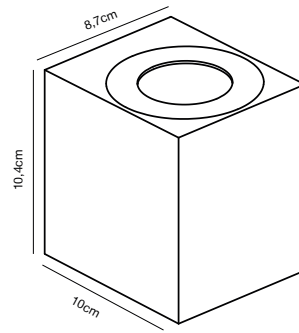

CANTO Kubi 2 Wall light by Bønnelycke MDD

Masterbox Qty. 3
Size H: 10,4 cm, W: 8,7 cm, D: 10 cm
IP Class IP44, Class 1 (Earth contact)
Lightsource LED Module - 2x6W
LED, 500 Lumen, 2700 Kelvin, 25000 Hours, RA 80,
Beamangle 120°

Features

3 light effects included
Both up- and down-light
Build-in parallel connection
5 year LED guarantee

*15 year guarantee
on corrosion

CANTO Maxi kubi 2 Wall light by Bønnelycke MDD

Masterbox Qty. 3
Size H: 17 cm, W: 8,7 cm, D: 10 cm
IP Class IP44, Class 1 (Earth contact)
Lightsource GU10 - Not included