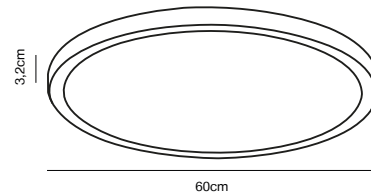

White 50236101
Plastic/Metal