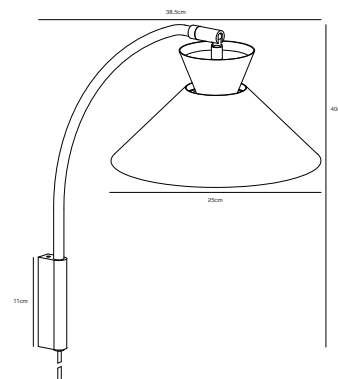

DIAL Floor lamp by Says Who

Masterbox Qty. 2
Size H: 150 cm, W: 25 cm, L: 25 cm, Shade Ø: 25 cm,
Tube Ø: 1,6 cm, Tilt angle: 90°
IP Class IP20, Class 2 (Double isolated)
Cable White/Black 150 cm, non replaceable. Switch on the cable
Lightsource E27 - not included
Can not be dimmed

Features

Nordic simplicity with clean lines
Decorative uplight effect creating a floating vibe
Updated look from the fifties and sixties
Adjustable lamp head for a directional light

DIAL Wall light by Says Who

Masterbox Qty. 3
Size H: 40,2 cm, W: 25 cm, L: 25 cm, Shade Ø: 25 cm, Tube Ø: 1,2 cm,
Tilt angle: 90°
IP Class IP20, Class 2 (Double isolated)
Cable White/Grey/Black 150 cm, non replaceable. Switch on the cable
Lightsource E27 - not included
Can not be dimmed

Features

Nordic simplicity with clean lines
Decorative uplight effect creating a floating vibe
Updated look from the fifties and sixties
Adjustable lamp head for a directional light
Slim fixture for wall mounting