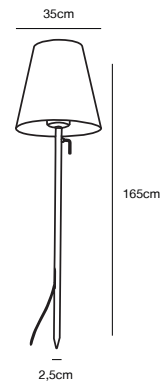

Masterbox Qty. 1
Size H: 165 cm, Shade Ø: 35 cm, Tube Ø: 2,5 cm
IP Class IP44, Class 2 (Double isolated)
Cable Black 500 cm,
Lightsource E27 - Not included

Features

Spear for effortless placement
 Mesh light and shadow effect
 Designed by Bønnelycke MDD