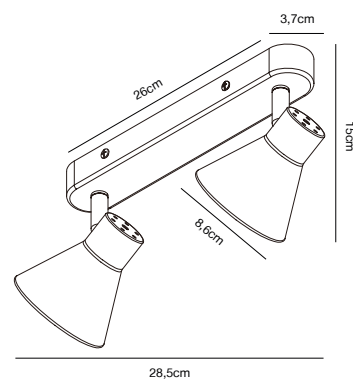

Features

Scandinavian clean and soft lines
 Multiple layered shades create a soft, diffused light

NEW Black 2213615003
Metal

CARMEN Table lamp by Says Who

Masterbox Qty. 2
Size H: 43 cm, W: 26 cm, L: 26 cm, Shade Ø: 26 cm,
 Tube Ø: 1,15 cm
IP Class IP20, Class 2 (Double isolated)
Cable Textile cable: Black 150 cm, non replaceable. Switch on the
 cable
Lightsource E14 - not included
 Can not be dimmed

Features

Scandinavian clean and soft lines
 Multiple layered shades create a soft, diffused light

White 45761001
Metal

NEW Black 45761003
Metal

Grey 45761010
Metal

EIK Wall light

Masterbox	Qty. 3
Size	H: 11 cm, W: 15 cm, L: 15 cm, D: 15 cm, Shade Ø: 8,5 cm, Base: Ø 8 cm, Base Ø: 8 cm, Tilt angle: 90°
IP Class	IP20, Class 2 (Double isolated)
Cable	White/Black 200 cm, replaceable. Switch on the base
Lightsource	GU10 - not included Can not be dimmed

Features
Contemporary and simple style
Tilting and turnable shade
Can be used on both wall and ceiling

White 45770101
Metal

NEW Black 45770103
Metal

Grey 45770110
Metal

EIK 2-Spot Spot light

Masterbox	Qty. 3
Size	H: 15 cm, W: 28,5 cm, L: 28,5 cm, D: 15 cm, Shade Ø: 8,5 cm, Base: 26 x 3,7 cm, Tilt angle: 320°
IP Class	IP20, Class 1 (Earth contact)
Canopy	Material: Metal. Dimension: 2,5 cm
Lightsource	GU10 - not included Can be dimmed by choosing a dimmable bulb

Features
Contemporary and simple style
Tilting and turning shade
Can be used on both wall and ceiling

White 45780101
Metal

NEW Black 45780103
Metal

Grey 45780110
Metal

EIK 3-Spot Spot light

- Masterbox** Qty. 3
Size H: 15 cm, W: 45 cm, L: 45 cm, D: 15 cm, Shade Ø: 8,5 cm,
 Base: 45 x 3,7 cm, Tilt angle: 320°
IP Class IP20, Class 1 (Earth contact)
Canopy Color: Grey, Material: Metal. Dimension: 2,5 cm
Lightsource GU10 - not included
 Can be dimmed by choosing a dimmable bulb