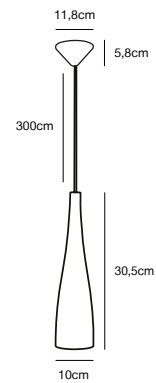

EMBLA Pendant

- **Masterbox** Qty. 3
- **Size** H: 30,5 cm, Shade Ø: 10 cm
- **IP Class** IP20, Class 2 (Double isolated)
- **Cable** Textile cable: White/Black 300 cm, non replaceable
- **Canopy** Color: White/Black, Material: Plastic. Dimension: 11,8 cm
- **Lightsource** E27 - not included
  Can be dimmed by choosing a dimmable bulb

- **Features**
- Soft contemporary style
- Mouth blown glass shade

Black 45713003
Metal

TRUDE Pendant

- **Masterbox** Qty. 3
- **Size** H: 22,5 cm, Shade Ø: 21,5 cm
- **IP Class** IP20, Class 2 (Double isolated)
- **Cable** Black 300 cm, non replaceable
- **Canopy** Color: Black, Material: Plastic. Dimension: 11,8 cm
- **Lightsource** E27 - not included
  Can be dimmed by choosing a dimmable bulb

- **Features**
- Industrial style