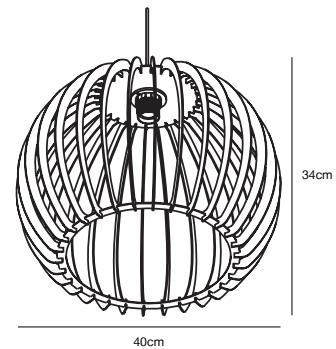

Black 84863003
Metal

TEES Pendant

Masterbox	Qty. 3
Size	H: 34 cm, Shade Ø: 29 cm
IP Class	IP20, Class 2 (Double isolated)
Cable	Textile cable: Black 250 cm, non replaceable
Canopy	Color: Black, Material: Plastic. Dimension: 11,8 cm
Lightsource	E27 - not included Can be dimmed by choosing a dimmable bulb

Features

Industrial style
Metal grid creating beautiful shadow play
Create your own design expression with a decorative bulb