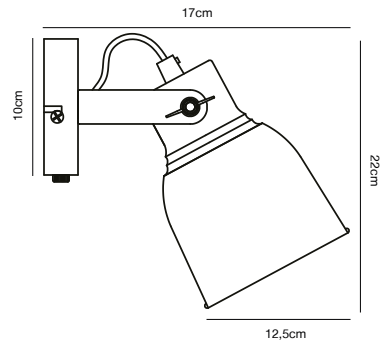

White 47303001
Metal/Opal glass

Black 47303047
Metal/Glass

ALTON 23 Pendant

1. **Masterbox** Qty. 3
   Size H: 43 cm, Shade Ø: 23 cm
   IP Class IP20, Class 1 (Earth contact)
   Cable Textile cable: White/Black 300 cm, non replaceable
   Canopy Color: White/Black, Material: Metal. Dimension: 12 cm
   Lightsource E27 - not included
   Can be dimmed by choosing a dimmable bulb

1. **Features**
   Contemporary art deco style
   Mouth blown glass and exclusive details
   Optional top in brass and black included