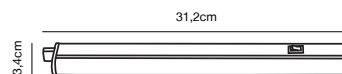

Features

Parallel connection possible
Ideally suited for under cabinet lighting
Connection cable included
Switch on body
5 year LED guarantee