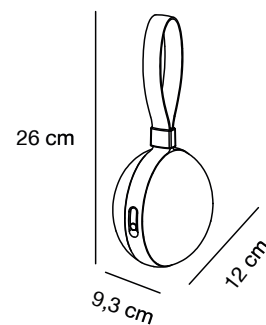

ARA Battery light

- **Masterbox** Qty. 3
- **Size** H: 29,2 cm, Shade Ø: 19,7 cm
- **IP Class** IP54, Class 3 (12V)
- **Cable** White 100 cm. Switch on the base
- **Lightsource** LED Module - 2W LED, 190 Lumen, 3000 Kelvin, 30000 Hours, RA 80, Beamangle 125°

Features

- Battery powered
- 3-step Moodmaker™ function
- Up to 80 hours of battery life
- 5 year LED guarantee

Moodmaker™ Step Dimming

BRING 12 Battery light by DTA

- **Masterbox** Qty. 3
- **Size** H: 26 cm, Ø: 12 cm, Shade Ø: 12 cm
- **IP Class** IP44, Class 3 (12V)
- **Cable** Black 100 cm. Switch on the base
- **Lightsource** LED Module, 70 Lumen, 2700 Kelvin, 25000 Hours, RA 83

Features

- Easy to bring everywhere (battery powered)
- Made from recycled materials
- Water resistant (IP65)
- Just tap to turn on/off
- USB cable for charging included
- Long battery life
- 5 year LED guarantee

Moodmaker™ Step Dimming