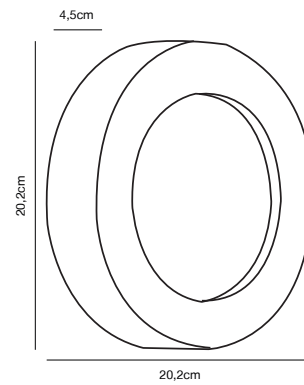

Features
5 year LED guarantee
Build-in parallel connection

Garden light

Black 2118268003
Aluminium/Plastic

NAMA 50 Garden light EXEMPT

Masterbox Qty. 2
Size H: 50 cm, Shade Ø: 17 cm, Tube Ø: 6,5 cm, Tilt angle: 10°
IP Class IP54, Class 3 (12V)
Lightsource SolarLed - 1W LED, 65 Lumen, 3000 Kelvin, 30000 Hours, RA 80, Beamangle 87°