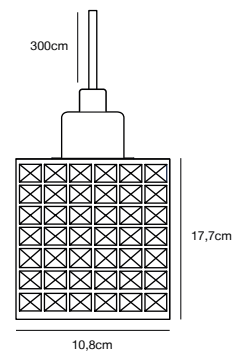

GALLOWAY Table lamp

1. **Masterbox** Qty. 6
   Size H: 17,5 cm, W: 10 cm, L: 10 cm, Shade Ø: 5,5 cm, Base Ø: 10 cm
   IP Class IP20, Class 2 (Double isolated)
   Cable Textile cable: Black 150 cm, non replaceable. Switch on the cable
   Lightsource E27 - not included
   Can not be dimmed

Features

- Art deco style
- Design your own luminaire with a decorative bulb
- Beautiful brass details

HOLLYWOOD Pendant

1. **Masterbox** Qty. 3
   Size Shade Ø: 10,8 cm
   IP Class IP20, Class 2 (Double isolated)
   Cable Textile cable: Black 300 cm, non replaceable
   Canopy Color: Black, Material: Plastic. Dimension: 11 cm
   Lightsource E27 - not included
   Can be dimmed by choosing a dimmable bulb

Features

- Glamorous art deco style
- Diamond pattern that reflects light in an exciting way
- Hang 3 lamps together in a line or cluster