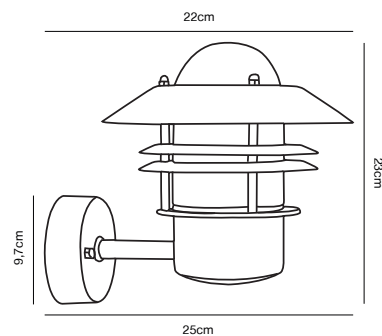

BLOKHUS Wall light

Masterbox Qty. 3
Size H: 23 cm, D: 25 cm, Shade Ø: 22 cm, Base: 9.7 cm
IP Class IP54, Class 1 (Earth contact)
Lightsource E27 - Not included

Features
 Build-in parallel connection

Black 25031003*
Metal/glass