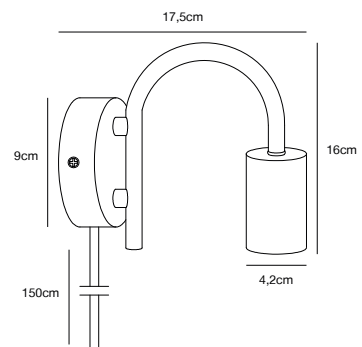

PACO Floor lamp

1. **Masterbox** Qty. 3
   Size H: 155 cm, W: 30 cm, L: 30 cm, Tube Ø: 1,53 cm, Base Ø: 30 cm
   IP Class IP20, Class 2 (Double isolated)
   Cable Black 150 cm, non replaceable. Switch on the cable
   Lightsource E27 - not included
   Can not be dimmed

Features
Minimalist and modern style
Create your own design expression with a decorative bulb

PACO Wall light

1. **Masterbox** Qty. 3
   Size H: 16 cm, W: 9 cm, L: 17,5 cm, D: 17,5 cm, Tube Ø: 1,13 cm, Base Ø: 9 cm
   IP Class IP20, Class 2 (Double isolated)
   Cable Black 150 cm, replaceable. Switch on the cable
   Lightsource E27 - not included
   Can not be dimmed

Features
Minimalist and modern style
Create your own design expression with a decorative bulb