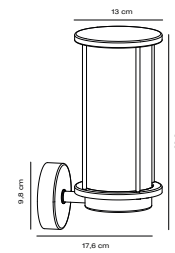

NEW Galvanized 2218308031*
Galvanized steel