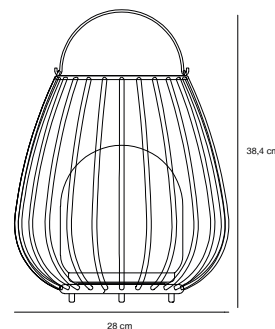

Moodmaker™ Step Dimming

Step 1
100%

Step 2
50%

Step 3
20%