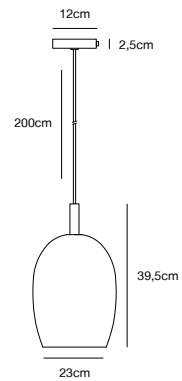

Opal white 2112733001
Metal/Opal glass