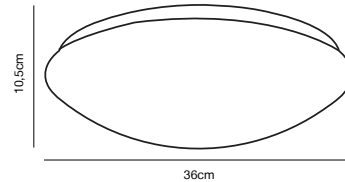

White 45396001
Metal/Plastic

ASK 41 Ceiling light

Masterbox Qty. 3
Size H: 11,5 cm, Shade Ø: 41 cm,
IP Class IP44, Class 1 (Earth contact)
Lightsources LED Module - 32W LED, 3000 Lumen, 3000 Kelvin,
30000 Hours, RA 80, Beamangle 120°, Cannot be dimmed

Features

Suitable for humid areas (IP44)
Matt diffusor
5 year LED guarantee