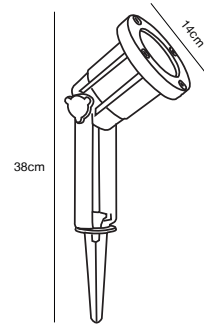

Stainless steel 77029934
Stainless steel

TAURUS Spot light

- **Masterbox** Qty. 3
- **Size** H: 31 cm, Ø: 10 cm
- **IP Class** IP54, Class 1 (Earth contact)
- **Cable** Black 150 cm, non replaceable
- **Lightsource** GU10 - Not included

- **Features**
- Suitable for GU10 bulb
- Fixed 1,5 meter cable