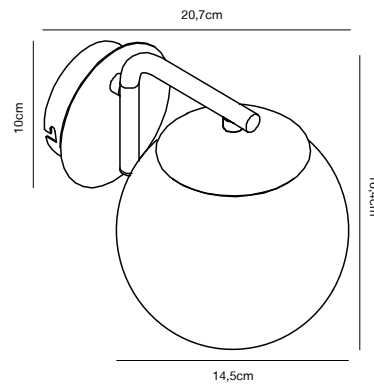

Black 2010303003
Metal