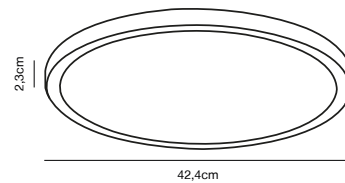

White 47246001
Plastic

OJA 24 IP20 2700K Ceiling light

Masterbox Qty. 3
Size H: 2,3 cm, Ø: 24,4 cm,
IP Class IP20, Class 2 (Double isolated)
Lightsource LED Module - 15W LED, 1250 Lumen, 2700 Kelvin,
25000 Hours, RA 80, Beamangle 120°, Cannot be dimmed

Features
Ultra-thin design
Backlight effect
Easy twist lock connection and easy installation
5 year LED guarantee