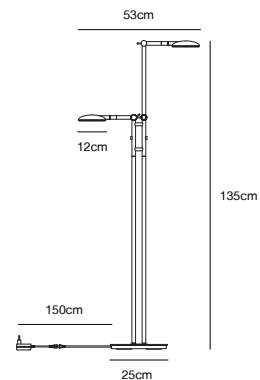

Black 2112751003
Aluminium

BEND Wall light by Says Who

- **Masterbox** Qty. 3
- **Size** H: 21 cm, W: 12 cm, L: 31,8 cm, D: 31,8 cm, Shade Ø: 12 cm, Tube Ø: 1,6 cm, Base Ø: 11 cm, Tilt angle: 90°
- **IP Class** IP20, Class 3 (12V)
- **Cable** Textile cable: Black 150 cm, non replaceable. Switch on the fixture
- **Lightsource** LED Module - 5W LED, 410 Lumen, 2700 Kelvin, 20000 Hours, RA 80, Beamangle 110°
  Has built-in dimmable light source with Moodmaker™ functionality

Features

- Scandinavian minimalistic design
- Moodmaker™ Touch dimmable on fixture
- Adjustable arm and turn of lamp head for a directional light
- 5 year LED guarantee