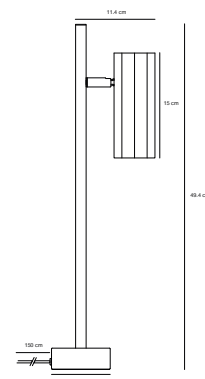

NEW Black 2213423003
Metal

NEW Brass 2213423035
Metal

ALANIS Pendant by Says Who

1. **Masterbox** Qty. 3
   Size H: 15 cm, L: 90 cm, Shade Ø: 6 cm, Tube Ø: 1,5 cm, Tilt angle: 40°
   IP Class IP20, Class 2 (Double isolated)
   Cable White/Black 200 cm, non replaceable
   Canopy Color: Brass/Black, Material: Metal. Dimension: 2,5 cm
   Lightsources GU10 - not included
   Can be dimmed by choosing a dimmable bulb

Features

Minimalist and streamlined design
10-sided profile giving a streamlined, yet soft look
Perfect above the dining or kitchen table

NEW Black 2213455003
Metal

NEW Brass 2213455035
Metal

ALANIS Table lamp by Says Who

1. **Masterbox** Qty. 3
   Size H: 49,5 cm, W: 8 cm, L: 8 cm, Shade Ø: 6 cm, Base Ø: 8 cm, Tilt angle: 40°
   IP Class IP20, Class 2 (Double isolated)
   Cable Black/White 150 cm, non replaceable. Switch on the base
   Lightsources GU10 - not included
   Can not be dimmed

Features

Minimalist and streamlined design
10-sided profile giving a streamlined, yet soft look
Slim, simple lines
On/off switch on top of lamp head