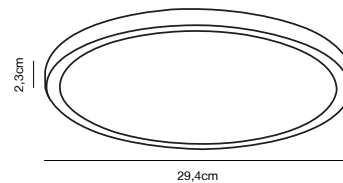

White 47946001
Plastic

OJA 24 IP20 4000K Ceiling light

Masterbox Qty. 3
Size H: 2,3 cm, Ø: 24,4 cm,
IP Class IP20, Class 2 (Double isolated)
Lightsources LED Module - 15W LED, 1250 Lumen, 2700 Kelvin,
25000 Hours, RA 80, Beamangle 120°, Cannot be dimmed

Features

3-step Moodmaker™ dimming by your regular wall switch
Ultra-thin design
Backlight effect
5 year LED guarantee

White 47256001
Plastic

OJA 29 IP20 2700K Ceiling light

Masterbox Qty. 3
Size H: 2,3 cm, Ø: 29,4 cm,
IP Class IP20, Class 2 (Double isolated)
Lightsources LED Module - 18W LED, 1600 Lumen, 2700 Kelvin,
25000 Hours, RA 80, Beamangle 120°, Cannot be dimmed

Features

Ultra-thin design
Backlight effect
Easy twist lock connection and easy installation
5 year LED guarantee