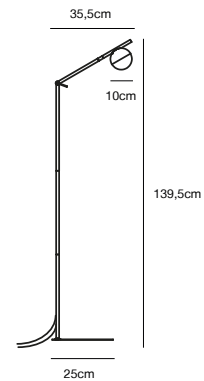

Black 2010971003
Metal/Opal glass