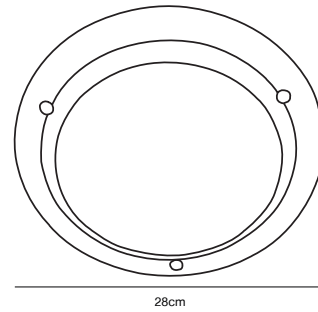

White 25326001
Glass/Metal