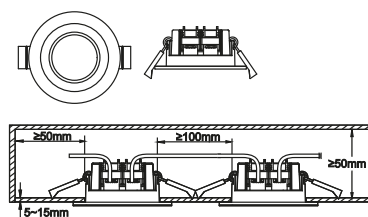

Moodmaker™ Step Dimming

CLYDE 8 2700K Downlight

- **Masterbox** Qty. 3
- **Size** H: 3,5, Ø: 8,2 cm
- **IP Class** IP20, Class 2 (Double isolated)
- **Lightsource** LED Module - 5W LED, 350 Lumen, 2700 Kelvin, 25000 Hours, RA 80, Beamangle 120°, Has built-in dimmable light source with Moodmaker™ functionality

Features

- 3-Step Moodmaker™ dimmer both/inner/outer rings
- Parallel connection possible
- Connector block included
- Memory & reset function
- 5 year LED guarantee

Moodmaker™ Step Dimming

CLYDE 8 4000K Downlight

- **Masterbox** Qty. 3
- **IP Class** IP20, Class 2 (Double isolated)
- **Lightsource** LED Module - 5W LED, 400 Lumen, 4000 Kelvin, 25000 Hours, RA 80, Beamangle 120°, Has built-in dimmable light source with Moodmaker™ functionality

Features

- 3-Step Moodmaker™ dimmer both/inner/outer rings
- Parallel connection possible
- Connector block included
- Memory & reset function
- 5 year LED guarantee