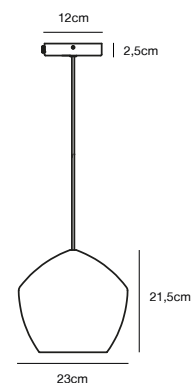

JOSEFINE Wall light

1. **Masterbox** Qty. 3
   Size H: 36,18 cm, W: 22,15 cm, L: 22,15 cm, D: 10 cm,
   Shade Ø: 4 cm, Tube Ø: 0,93 cm, Base: Ø 8 cm, Base Ø: 8 cm
   IP Class IP20, Class 2 (Double isolated)
   Cable Black 150 cm, replaceable. Switch on the cable
   Lightsource E27 - not included
   Can not be dimmed

1. **Features**
   Industrial style
   Industrial expression with raw, masculine tubes
   Elegant wall decoration
   Design your own lamp expression with beautiful decorative bulbs

ORBIFORM Pendant by Kaare Bækgaard

1. **Masterbox** Qty. 3
   Size H: 21,5 cm, W: 23 cm, L: 23 cm, Shade Ø: 23 cm
   IP Class IP20, Class 2 (Double isolated)
   Cable Textile cable: Black 200 cm, non replaceable
   Canopy Color: Brass, Material: Metal. Dimension: 12 cm
   Lightsource E27 - not included
   Can be dimmed by choosing a dimmable bulb

1. **Features**
   Glamorous art deco design
   A beautiful mix of brass and smoked glass
   Diamond pattern that reflects light in an exciting way
   Hang 3 lamps together in a line or cluster