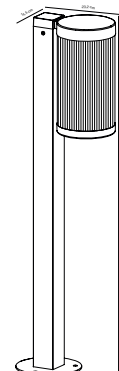

COUPAR Wall light by Says Who

Masterbox Qty. 3
Size H: 25 cm, W: 13 cm, L: 13 cm, Shade Ø: 13 cm
IP Class IP54, Class 1 (Earth contact)
Lightsource E27 - Not included

Features
Durable, powder coated metal
Ripped diffuser creates a pleasant light
Parallel connection possible

COUPAR Garden light by Says Who

Masterbox Qty. 3
Size H: 80 cm, W: 14,5 cm, L: 14,5 cm, Shade Ø: 13 cm,
Tube Ø: 5 cm, Base Ø: 14,5 cm
IP Class IP54, Class 1 (Earth contact)
Lightsource E27 - Not included

Features
Durable, powder coated metal
Ripped diffuser creates a pleasant light
Parallel connection possible