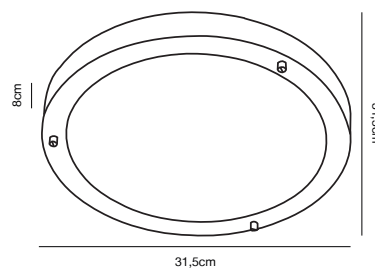

ANCONA Maxi Ceiling light

- **Masterbox** Qty. 3
- **Size** H: 8 cm, Shade Ø: 31,5 cm,
- **IP Class** IP44-43, Class 1 (Earth contact)
- **Lightsource** E27 - not included, Max. 2X40W,
  Can be dimmed by choosing a dimmable bulb

- **Features**
  Ideally suited for combination with Nordlux Smart