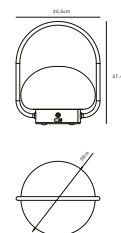

Moodmaker™ Step Dimming