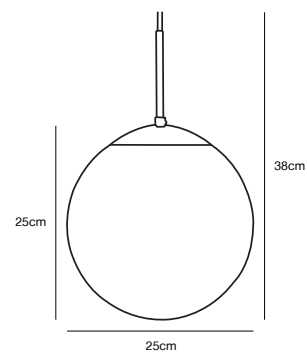

CAFE 20 Pendant

Masterbox	Qty. 3
Size	H: 33 cm, Shade Ø: 20 cm
IP Class	IP20, Class 2 (Double isolated)
Cable	Clear 180 cm, non replaceable
Canopy	Color: White, Material: Plastic. Dimension: 7,9 cm
Lightsource	E27 - not included Can be dimmed by choosing a dimmable bulb

Features

Glamorous modern style
Provides a soft, diffused light
Brushed steel top and tube
Matt white opal mouth blown glass

CAFE 25 Pendant

Masterbox	Qty. 3
Size	H: 38 cm, Shade Ø: 25 cm
IP Class	IP20, Class 2 (Double isolated)
Cable	Clear 180 cm, non replaceable
Canopy	Color: White, Material: Plastic. Dimension: 7,9 cm
Lightsource	E27 - not included Can be dimmed by choosing a dimmable bulb

Features

Glamorous modern style
Provides a soft, diffused light
Brushed steel top and tube
Matt white opal mouth blown glass