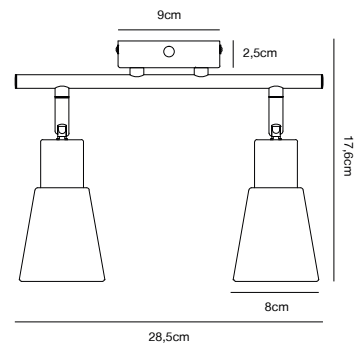

Black 2112991003
Metal/Opal glass

COLE Wall light

1. **Masterbox** Qty. 3
   Size H: 15,3 cm, W: 9,5 cm, L: 19 cm, D: 19 cm, Shade Ø: 8 cm,
   Base Ø: 9,5 cm, Tilt angle: 90°
   IP Class IP20, Class 2 (Double isolated)
   Cable Black 150 cm, replaceable. Switch on the fixture
   Lightsource E14 - not included
   Can not be dimmed

Features

- Minimalist and classic design
- Opal glass shade
- Adjustable lamp head for a directional light
- Ideal for bed light