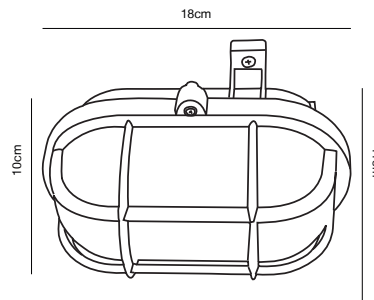

Masterbox Qty. 4
Size W: 10 cm, L: 18 cm, D: 11 cm
IP Class IP44, Class 2 (Double isolated)
Lightsource E27 - Not included

Features
 Build-in parallel connection

White 2019041001
Aluminium

Black 2019041003
Aluminium