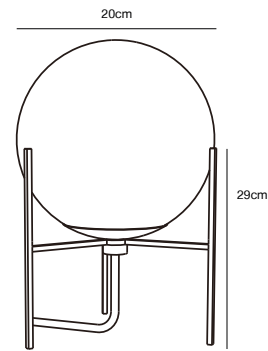

ALTON 20 Table lamp

- **Masterbox** Qty. 3
- **Size** H: 29 cm, Shade Ø: 20 cm
- **IP Class** IP20, Class 2 (Double isolated)
- **Cable** Textile cable: White/Black 150 cm, non replaceable. Switch on the cable
- **Lightsource** E14 - not included
  Can not be dimmed

- **Features**
- Contemporary art deco style
- Mouth blown glass and exclusive details

ALTON 27,5 Floor lamp

- **Masterbox** Qty. 2
- **Size** H: 150 cm, Shade Ø: 27,5 cm
- **IP Class** IP20, Class 2 (Double isolated)
- **Cable** Textile cable: Black/White 150 cm, non replaceable. Switch on the cable
- **Lightsource** E27 - not included
  Can not be dimmed

- **Features**
- Contemporary art deco style
- Mouth blown glass and exclusive details