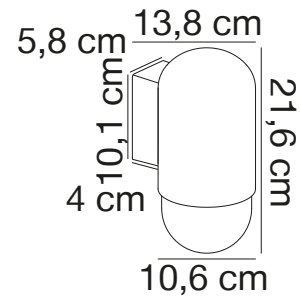

NEW Black 2218221003
Metal