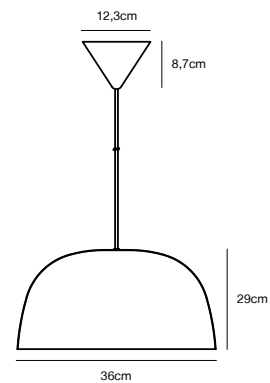

Brass 2010225035
Metal

CERA Table lamp by Kaare Bækgaard

Masterbox	Qty. 3
Size	H: 47 cm, Shade Ø: 24 cm, Tube Ø: 1,6 cm, Base Ø: 18 cm
IP Class	IP20, Class 2 (Double isolated)
Cable	Textile cable: Black 150 cm, non replaceable. Switch on the cable
Lightsource	E14 - not included Can not be dimmed

Features

Contemporary art deco style
Brass adds cosiness and warmth to the interior