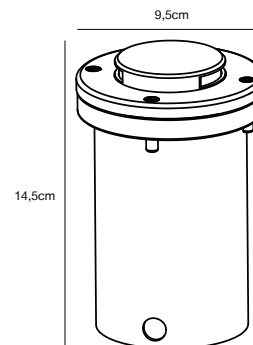

Stainless steel 83840034
Metal/Glass

PATO Square Recessed light

Masterbox Qty. 3
Size H: 12 cm, W: 11 cm, L: 11 cm, Build in height: 12 cm, Cutout Ø 9 cm
IP Class IP65, Class 1 (Earth contact)
Lightsource GU10 - Not included

Features
Suited for a GU10 bulb

Stainless steel 96409934
Stainless steel/Plastic

TILOS 1-Kit Recessed light

Masterbox Qty. 3
Size H: 14,1 cm, Ø: 10.5 cm
IP Class IP67, Class 2 (Double isolated)
Lightsource GU10 - Not included

Features
Parallel connection possible
Retrofit GU 10 bulb