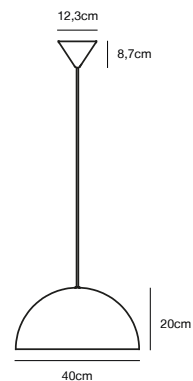

- Features**
Contemporary and simple style
Creating a soft downlight

Black 2112305003
Metal/Opal glass

Brushed steel 2112305032
Metal/Opal glass

Brass 2112305035
Metal/Opal glass

ELLEN 20 Table lamp

- Masterbox** Qty. 3
- Size** H: 41,5 cm, W: 20 cm, L: 20 cm, Shade Ø: 20 cm,
Tube Ø: 1,15 cm, Base Ø: 15 cm
- IP Class** IP20, Class 2 (Double isolated)
- Cable** Textile cable: White/Black 150 cm, non replaceable. Switch on
the cable
- Lightsource** E14 - not included
Can not be dimmed