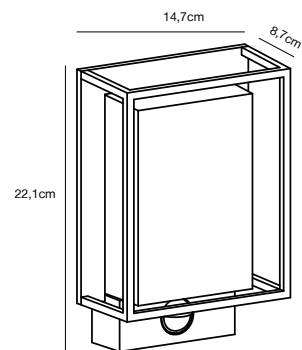

NESTOR Wall light

- **Masterbox** Qty. 3
- **Size** H: 22,1 cm, W: 14,7 cm, D: 8,7 cm
- **IP Class** IP44, Class 1 (Earth contact)
- **Lightsource** LED Module - 8W LED, 550 Lumen, 2700 Kelvin, 25000 Hours, RA 80, Beamangle 120°

1. **Features**
2. 5 year LED guarantee
   - Build-in parallel connection

NESTOR Sensor Wall light

- **Masterbox** Qty. 3
- **Size** H: 22,1 cm, W: 14,7 cm, D: 8,7 cm
- **IP Class** IP44, Class 1 (Earth contact)
- **Lightsource** LED Module - 8W LED, 550 Lumen, 2700 Kelvin, 25000 Hours, RA 80, Beamangle 120°

1. **Features**
2. Build-in daylight and motion sensor
   - 5 year LED guarantee
   - Build-in parallel connection