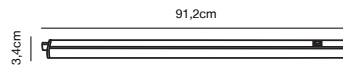

White 47806101
Plastic

RENTON 110 2700K Batten Light Fitting

Masterbox Qty. 6
Size W: 2,4 cm, L: 111,2 cm, D: 3,4 cm,
IP Class IP20, Class 2 (Double isolated)
Cable On the fixture
Lightsource LED Module - 15W LED, 1450 Lumen, 2700 Kelvin,
35000 Hours, RA 80, Beamangle 130°, Cannot be dimmed

Features

Parallel connection possible
Ideally suited for under cabinet lighting
Connection cable included
Switch on body
Extendable by connecting multiple rails
5 year LED guarantee