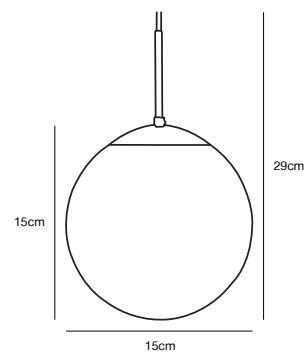

Moodmaker™ Step Dimming

SKYLAR Pendant

Masterbox	Qty. 2
Size	H: 4,2 cm, W: 115 cm, L: 3,8 cm
IP Class	IP20, Class 2 (Double isolated)
Cable	Black 205 cm, non replaceable
Canopy	Color: Grey/Black, Material: Metal. Dimension: 48 x 9 x 2,8 cm
Lightsource	LED Module - 25W LED, 2600 Lumen, 3000 Kelvin, 25000 Hours, RA 90, Beamangle 120° Has built-in dimmable light source with Moodmaker™ functionality

Features

- Minimalist and industrial design
- Very high light output -2600 lumen
- Moodmaker™ 3-step dimmable on wall switch
- Memory function remembers your last dimmer setting
- 5 year LED guarantee

CAFE 15 Pendant

Masterbox	Qty. 3
Size	H: 29 cm, Shade Ø: 15 cm
IP Class	IP20, Class 2 (Double isolated)
Cable	Clear 180 cm, non replaceable
Canopy	Color: White, Material: Plastic. Dimension: 12,5 cm
Lightsource	E27 - not included Can be dimmed by choosing a dimmable bulb

Features

- Glamorous modern style
- Provides a soft, diffused light
- Brushed steel top and tube
- Matt white opal mouth blown glass