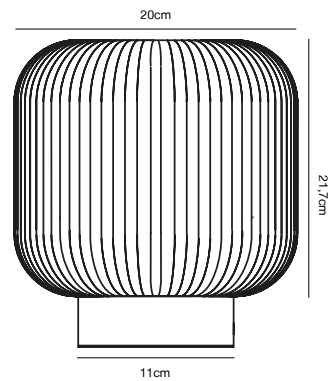

Masterbox Qty. 2
Size H: 38 cm, W: 30 cm, L: 30 cm, Shade Ø: 30 cm
IP Class IP20, Class 2 (Double isolated)
Cable Textile cable: White 200 cm, non replaceable
Canopy Color: White, Material: Plastic. Dimension: 9 cm
Lightsource E27 - not included
 Can be dimmed by choosing a dimmable bulb

Features

Soft and natural style
Opal mouth blown glass
Provides a soft, diffused light

NEW Brass 2213225001
Metal/Opal glass

MILFORD Table lamp

Masterbox	Qty. 3
Size	H: 48 cm, W: 15 cm, L: 15 cm, Shade Ø: 14 cm, Tube Ø: 1,15 cm, Base Ø: 15 cm
IP Class	IP20, Class 2 (Double isolated)
Cable	Textile cable: White 150 cm, non replaceable. Switch on the cable
Lightsource	E27 - not included Can not be dimmed

Features

Vintage design
Material mix of brass and "pleated" opal white glass
Opal white, mouth blown glass
Provides a soft, diffused light

Nature 48915001
Wood/Opal glass

MILFORD Table lamp

- Masterbox** Qty. 3
Size H: 21,7 cm, Shade Ø: 20 cm, Base Ø: 11 cm
IP Class IP20, Class 2 (Double isolated)
Cable Textile cable: White 150 cm, non replaceable. Switch on the cable
Lightsource E27 - not included
 Can not be dimmed

- Features**
 Soft and natural style
 Opal mouth blown glass
 Provides a soft, diffused light

Black 48965001
Metal/Opal glass

MILFORD Table lamp

- Masterbox** Qty. 3
Size H: 20 cm, Shade Ø: 20 cm
IP Class IP20, Class 2 (Double isolated)
Cable Textile cable: Black 150 cm, non replaceable. Switch on the cable
Lightsource E27 - not included
 Can not be dimmed