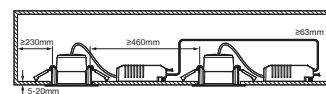

Parallel connection

Build in height
7 cm

Mounted directly
into insulation

Cutout
6,8 cm

ROAR Downlight

- **Masterbox** Qty. 6
- **Size** 4.48.576.830
- **IP Class** IP23, Class 2 (Double isolated)
- **Cable** White 20 cm, replaceable
- **Lightsource** LED Module - 6,5W LED, 550 Lumen, 3000 Kelvin,
  30000 Hours, RA 80, Beamangle 40°,
  Has built-in dimmable light source for wall dimmer

Features

- Parallel connection possible
- Can be mounted directly into insulation
- 5 year LED guarantee

Parallel connection

Build in height
4 cm

Cutout Ø
7,2 cm

SIEGE Downlight

- **Masterbox** Qty. 3
- **Size** H: 4,5 cm, Ø: 8,5 cm
- **IP Class** IP65, Class 2 (Double isolated)
- **Lightsource** LED Module - 4,7W LED, 345 Lumen, 3000 Kelvin,
  20000 Hours, RA 80, Beamangle 100°, Cannot be dimmed

Features

- Downlighter for mounting directly into insulation
- Water resistant (IP65) (water jets from any angle)
- Parallel connection possible (up to 15 downlighters)
- External connector block/driver included
- Easy screwless push-in connections (no tooling)
- 5 year LED guarantee