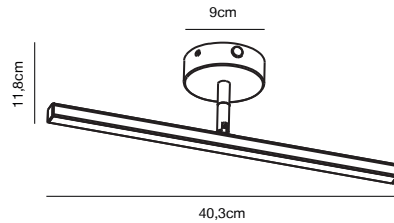

White 83071001
Metal/Plastic

Brushed steel 83071032
Metal/Plastic

IP S13 60 Bathroom lighting by Bønnelycke MDD

Masterbox Qty. 3
Size L: 60,3 cm, D: 11,8 cm, Ø9
IP Class IP44, Class 2 (Double isolated)
Lightsource LED Module - 6.3W LED, 443 Lumen, 3000 Kelvin,
30000 Hours, RA 80, Beamangle 120°, Cannot be dimmed

Features
Adjustable reflector
Also ideal to install as picture light
5 year LED guarantee