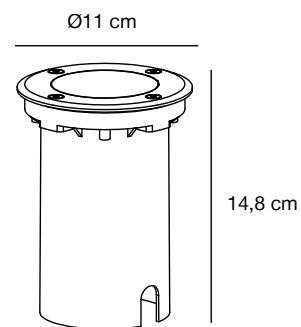

Stainless steel 96439934
Stainless steel/Glass

TILOS 3-Kit Recessed light

Masterbox Qty. 3
Size H: 13,5 cm, Ø: 10.5 cm
IP Class IP67, Class 2 (Double isolated)
Lightsource GU10 - Not included

Features
Parallel connection possible
Retrofit GU 10 bulb

NEW **Stainless steel 2218400034**
Stainless steel

ANDOR Round Recessed light

Masterbox Qty. 3
Size H: 14,8 cm, W: 11 cm, L: 11 cm
IP Class IP67, Class 1 (Earth contact)
Lightsource GU10 - Not included

Features
Ground recessed spotlight perfect for the driveway, walkway or garden
Suited for a GU10 bulb
Parallel connection possible