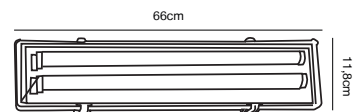

Features

Parallel connection possible
In- and outdoor use (IP65)
Easy Connect