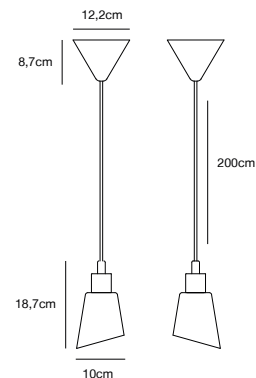

Features

- Minimalist and classic design
- Oblique, opal glass shade
- Set of 2 pcs.

Black 2112825003
Metal/Opal glass

MOLLI Table lamp

Masterbox Qty. 3
Size H: 46 cm, W: 15 cm, L: 16,7 cm, Shade Ø: 10 cm,
 Tube Ø: 1,27 cm, Base Ø: 15 cm, Tilt angle: 90°
IP Class IP20, Class 2 (Double isolated)
Cable Black 150 cm, non replaceable. Switch on the fixture
Lightsource E14 - not included
 Can not be dimmed