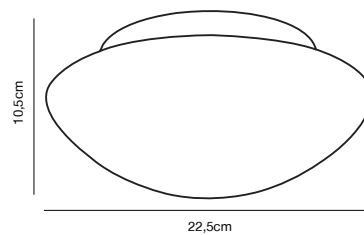

Masterbox Qty. 3
Size D: 10,5 cm, Ø: 22,5 cm
IP Class IP44-43, Class 1 (Earth contact)
Lightsource E27 - not included, Max. 40W, Can be dimmed by choosing a dimmable bulb

Features
 Ideally suited for combination with Nordlux Smart
 Ideally suited for bathroom zone 2 IP44