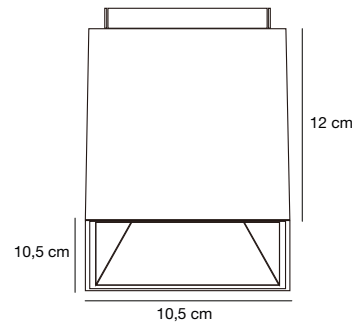

Matt white 2110410101
Aluminium/Metal

Matt black 2110410103
Aluminium/Metal

ETHAN 2-Spot Surface downlight

1. **Masterbox** Qty. 3
   Size H: 11,99 cm, W: 10,5 cm, L: 21,6 cm
   IP Class IP20, Class 2 (Double isolated)
   Lightsource GU10 - not included, Max. 50W,
   Can be dimmed by choosing a dimmable bulb

1. **Features**
   Interconnectable on two sides
   Fits the Scandinavian electro boxes
   Two reflector colours included