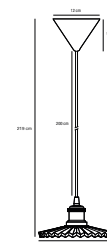

NEW Nature 2213143014
Wood

ASTI 50 Pendant

Masterbox	Qty. 3
Size	H: 25 cm, W: 50 cm, L: 50 cm, Shade Ø: 50 cm
IP Class	IP20, Class 2 (Double isolated)
Cable	Textile cable: White 200 cm, non replaceable
Canopy	Color: Black, Material: Plastic. Dimension: 9 cm
Lightsource	E27 - not included Can be dimmed by choosing a dimmable bulb

Features

Natural and soft design bringing nature inside
Wooden structure creates beautiful light and shadow play
Create your own design expression with a decorative bulb
Increased number of slats for elegant effect
Elegant chrome socket

NEW Clear 2213173000
Metal/Glass

TORINA 20 Pendant

Masterbox	Qty. 3
Size	H: 10,5 cm, W: 20 cm, L: 20 cm, Shade Ø: 20 cm
IP Class	IP20, Class 2 (Double isolated)
Cable	White 200 cm, non replaceable
Canopy	Color: White, Material: Plastic. Dimension: 9 cm
Lightsource	E27 - not included Can be dimmed by choosing a dimmable bulb

Features

Vintage design
Light and retro design expression
Create your own design expression with a decorative bulb
Hang three or more lamps together in a line or cluster