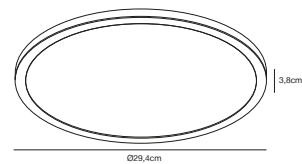

White 45606001
Metal/Plastic

MÁNI 25 Ceiling light

Masterbox Qty. 6
Size H: 9,5 cm, Shade Ø: 25,5 cm
IP Class IP20, Class 1 (Earth contact)
Lightsource LED Module - 12W LED, 700 Lumen, 3000 Kelvin,
30000 Hours, RA 80, Beamangle 118°, Cannot be dimmed

Features
Matt diffusor
5 year LED guarantee

White 45616001
Metal/Plastic

MÁNI 32 Ceiling light

Masterbox Qty. 6
Size H: 10,5 cm, Ø: 32,5 cm
IP Class IP20, Class 1 (Earth contact)
Lightsource LED Module - 18W LED, 1000 Lumen, 3000 Kelvin,
30000 Hours, RA 80, Beamangle 118°, Cannot be dimmed

Features
Matt diffusor
5 year LED guarantee