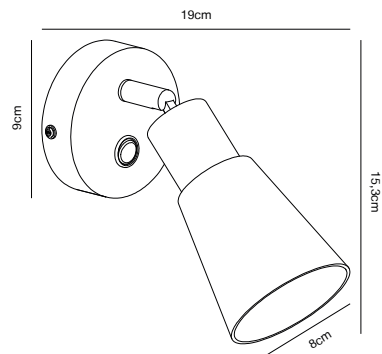

Black 2112890003
Metal/Opal glass

COLE 2-Spot Wall light

1. **Masterbox** Qty. 3
   Size H: 17,6 cm, W: 28,5 cm, L: 21,3 cm, D: 21,3 cm, Shade Ø: 8 cm,
   Base Ø: 0 cm, Tilt angle: 90°
   IP Class IP20, Class 2 (Double isolated)
   Cable Black 150 cm, replaceable. Switch on the fixture
   Canopy . Dimension: 9,5 cm
   Lightsource E14 - not included
   Can not be dimmed

Features

- Minimalist and classic design
- Opal glass shade
- Adjustable lamp head for a directional light
- Separate on/off switch on base
- Ideal for bed light

COLE Wall light

1. **Masterbox** Qty. 3
   Size H: 15,3 cm, W: 9,5 cm, L: 19 cm, D: 19 cm, Shade Ø: 8 cm,
   Base Ø: 9,5 cm, Tilt angle: 90°
   IP Class IP20, Class 2 (Double isolated)
   Cable Black 150 cm, replaceable. Switch on the fixture
   Lightsource E14 - not included
   Can not be dimmed

Features

- Minimalist and classic design
- Opal glass shade
- Adjustable lamp head for a directional light
- Ideal for bed light