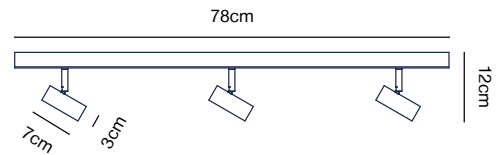

OMARI 3-Spot Spot light

- **Masterbox** Qty. 3
- **Size** H: 12 cm, W: 78 cm, L: 78 cm, Shade Ø: 37,5 cm, Tilt angle: 90°
- **IP Class** IP20, Class 2 (Double isolated)
- **Canopy** Color: Black/White, Material: Metal. Dimension: 78 x 2,6 cm
- **Lightsource** LED Module - 3x3,2W
  LED, 360W, 320 Lumen, 2700 Kelvin, 25000 Hours, RA 80,
  Beamangle 41°
  Has built-in dimmable light source with Moodmaker™ functionality

- **Features**
- Minimalist and streamlined design
- Adjustable lamp head for a directional light
- Moodmaker™ 3-step dimmable on wall switch
- 5 year LED guarantee