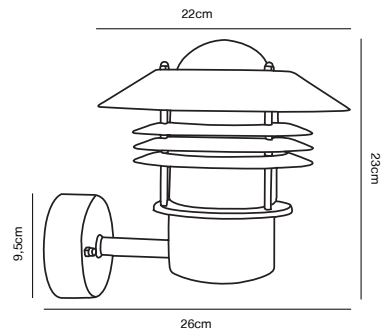

Black 25101003
Metal/Glass