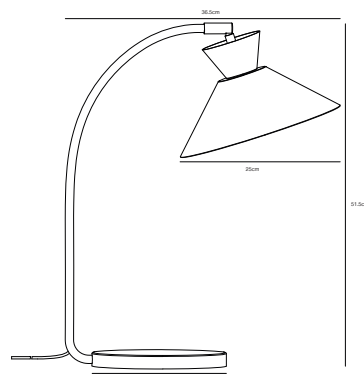

DIAL 45 Pendant by Says Who

- **Masterbox** Qty. 2
- **Size** H: 17,5 cm, W: 45 cm, L: 45 cm, Shade Ø: 45 cm
- **IP Class** IP20, Class 2 (Double isolated)
- **Cable** Grey/White/Yellow/Black 200 cm, non replaceable
- **Canopy** Color: White, Material: Plastic. Dimension: 9 cm
- **Lightsource** E27 - not included
  Can be dimmed by choosing a dimmable bulb

- **Features**
- Nordic simplicity with clean lines
- Decorative uplight effect creating a floating vibe
- Updated look from the fifties and sixties

DIAL Table lamp by Says Who

- **Masterbox** Qty. 3
- **Size** H: 51 cm, W: 25 cm, L: 25 cm, Shade Ø: 25 cm, Tube Ø: 1,2 cm, Tilt angle: 90°
- **IP Class** IP20, Class 2 (Double isolated)
- **Cable** White/Grey/Black 150 cm, non replaceable. Switch on the cable
- **Lightsource** E27 - not included
  Can not be dimmed

- **Features**
- Nordic simplicity with clean lines
- Decorative uplight effect creating a floating vibe
- Updated look from the fifties and sixties
- Adjustable lamp head for a directional light