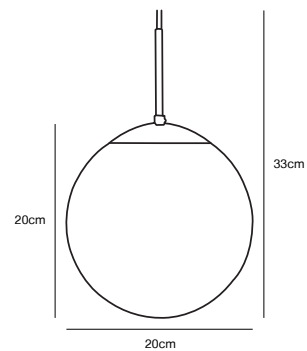

Opal white 39573001
Opal glass/Metal

CAFE 25 Pendant

Masterbox	Qty. 3
Size	H: 38 cm, Shade Ø: 25 cm
IP Class	IP20, Class 2 (Double isolated)
Cable	Clear 180 cm, non replaceable
Canopy	Color: White, Material: Plastic. Dimension: 7,9 cm
Lightsource	E27 - not included Can be dimmed by choosing a dimmable bulb

Features

Glamorous modern style
Provides a soft, diffused light
Brushed steel top and tube
Matt white opal mouth blown glass