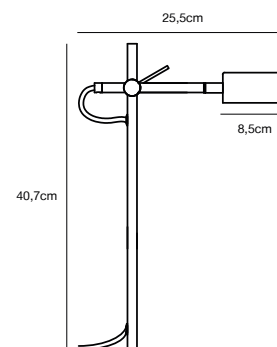

Features

- Scandinavian minimalistic design
- Moodmaker™ 3-step dimmable with memory function
- 350 lumen per lamp head
- Adjustable joint and flexible lamp head for a directional light
- 5 year LED guarantee