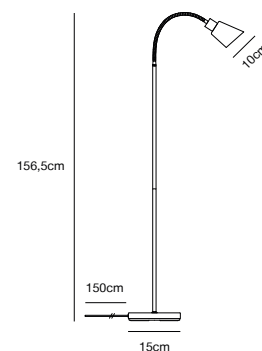

MOLLI Table lamp

Masterbox Qty. 3
Size H: 46 cm, W: 15 cm, L: 16,7 cm, Shade Ø: 10 cm,
Tube Ø: 1,27 cm, Base Ø: 15 cm, Tilt angle: 90°
IP Class IP20, Class 2 (Double isolated)
Cable Black 150 cm, non replaceable. Switch on the fixture
Lightsource E14 - not included
Can not be dimmed

Features

Minimalist and classic design
Oblique, opal glass shade
Adjustable lamp head for a directional light

MOLLI Floor lamp

Masterbox Qty. 2
Size H: 156,5 cm, W: 23 cm, L: 23 cm, Shade Ø: 10 cm,
Tube Ø: 1,53 cm, Base Ø: 15 cm
IP Class IP20, Class 2 (Double isolated)
Cable Black 150 cm, non replaceable. Switch on the cable
Lightsource E14 - not included
Can not be dimmed

Features

Minimalist and classic design
Oblique, opal glass shade
Adjustable lamp head for a directional light