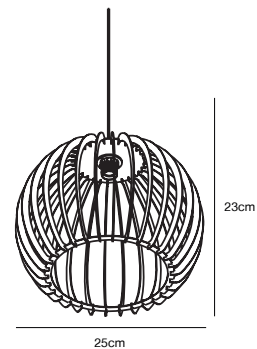

Nature 84833014
Wood

CHINO 30 Pendant

Masterbox	Qty. 3
Size	H: 26 cm, Shade Ø: 30 cm
IP Class	IP20, Class 2 (Double isolated)
Cable	Black 250 cm, non replaceable
Canopy	Color: Black, Material: Plastic. Dimension: 11,8 cm
Lightsource	E27 - not included Can be dimmed by choosing a dimmable bulb

Features

Nature style
Wooden structure creates beautiful shadow play
Create your own design expression with a decorative bulb
Experience the wooden structure of the beautiful poplar veneer
Knock-down packing for easy self-assembly