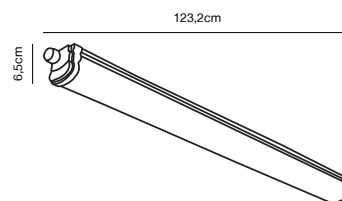

White 47736101
Plastic

OAKLAND 120 Single Batten Light Fitting

Masterbox Qty. 6
Size H: 6,3 cm, W: 6,3 cm, L: 123,2 cm
IP Class IP65, Class 2 (Double isolated)
Lightsource LED Module - 23W LED, 2400 Lumen, 4000 Kelvin,
25000 Hours, RA 80, Beamangle 125°, Cannot be dimmed

Features

Upgraded generation - lumen uplift
Parallel connection possible
Twist lock - Easy connect
Centred wiring - new higher brackets cable lead
IP65 - In and outdoor use
5 year LED guarantee

White 47746101
Plastic

OAKLAND 120 Double Batten Light Fitting

Masterbox Qty. 6
Size H: 6,5 cm, W: 8,3 cm, L: 123,2 cm
IP Class IP65, Class 2 (Double isolated)
Lightsource LED Module - 43W LED, 4400 Lumen, 4000 Kelvin,
25000 Hours, RA 80, Beamangle 125°, Cannot be dimmed

Features

Upgraded generation - lumen uplift
Parallel connection possible
Twist lock - Easy connect
Centred wiring - new higher brackets cable lead
IP65 - In and outdoor use
5 year LED guarantee