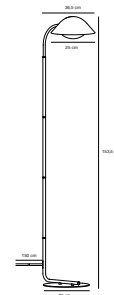

NEW Black 2213101003
Metal

FREYA Wall light by Says Who

Masterbox Qty. 3
Size H: 26 cm, W: 35 cm, L: 35 cm, Shade Ø: 25 cm,
Tube Ø: 1,15 cm
IP Class IP20, Class 2 (Double isolated)
Cable Black 150 cm, non replaceable. Switch on the cable
Lightsource E14 - not included
Can not be dimmed

Features
Organically shaped wall lamp in Nordic design
Non-visible light source for an indirect light
Removeable lower shade for easy change of bulb