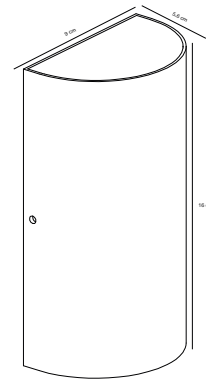

Black 84151003
Metal/Glass