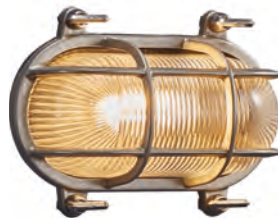

Nickel 49031055*
Metal/Glass

*15 year guarantee on corrosion

HELFORD Wall light

Masterbox Qty. 3
Size W: 12,5 cm, L: 19 cm, D: 11 cm
IP Class IP64, Class 1 (Earth contact)
Lightsource E27 - Not included

Features
Maritime robust design