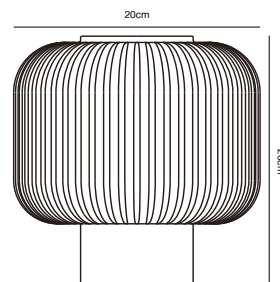

MILFORD Table lamp

1. **Masterbox** Qty. 3
   Size H: 21,7 cm, Shade Ø: 20 cm, Base Ø: 11 cm
   IP Class IP20, Class 2 (Double isolated)
   Cable Textile cable: White 150 cm, non replaceable. Switch on the cable
   Lightsource E27 - not included
   Can not be dimmed

1. **Features**
   Soft and natural style
   Opal mouth blown glass
   Provides a soft, diffused light

Black 48965001
Metal/Opal glass

MILFORD Table lamp

1. **Masterbox** Qty. 3
   Size H: 20 cm, Shade Ø: 20 cm
   IP Class IP20, Class 2 (Double isolated)
   Cable Textile cable: Black 150 cm, non replaceable. Switch on the cable
   Lightsource E27 - not included
   Can not be dimmed

1. **Features**
   Soft and natural style
   Opal mouth blown glass
   Provides a soft, diffused light