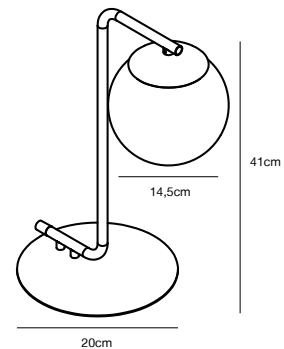

Black 2010583003
Metal/Opal Glass

Brass 2010583035
Metal/Opal Glass

GRANT 3-Spot Pendant

1. **Masterbox** Qty. 3
   Size H: 29,23 cm, W: 14,5 cm, L: 69,3 cm
   IP Class IP20, Class 2 (Double isolated)
   Canopy Color: Black/Brass, Material: Metal. Dimension: 12 cm
   Lightsource E14 - not included
   Can be dimmed by choosing a dimmable bulb

Features

- Glamorous modern style
- Three glass domes that emit a soft light
- Provides a soft, diffused light
- Matt white opal mouth blown glass

GRANT Table lamp

1. **Masterbox** Qty. 3
   Size H: 41 cm, Shade Ø: 14,5 cm, Base Ø: 20 cm
   IP Class IP20, Class 2 (Double isolated)
   Cable White/Black 180 cm, non replaceable. Switch on the cable
   Lightsource E14 - not included
   Can not be dimmed

Features

- Glamorous modern style
- Matt white opal mouth blown glass
- Provides a soft, diffused light