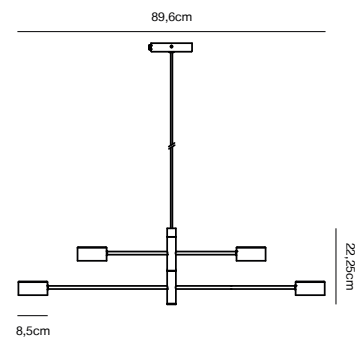

Features

- Scandinavian minimalistic design
- Moodmaker™ 3-step dimmable with memory function
- 350 lumen per lamp head
- Rotatable arms for creating your own style and directions
- 5 year LED guarantee

Black 2010813003
Metal