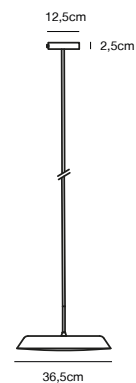

PISO Pendant

- **Masterbox** Qty. 3
- **Size** H: 17,15 cm, W: 36,5 cm, L: 36,5 cm, Shade Ø: 36,5 cm
- **IP Class** IP20, Class 2 (Double isolated)
- **Cable** Textile cable: White/Grey 200 cm, non replaceable
- **Canopy** Color: White/Grey, Material: Metal. Dimension: 12,5 cm
- **Lightsource** LED Module - 21W
  LED, 1600 Lumen, 2200-2700 Kelvin, 25000 Hours, RA 80,
  Beamangle 120°
  Has built-in dimmable light source with Moodmaker™ functionality

1. **Features**
2. Scandinavian minimalistic design
   - Moodmaker™ built-in dim-to-warm technology operated from dimmer switch
   - Provides a soft, diffused light