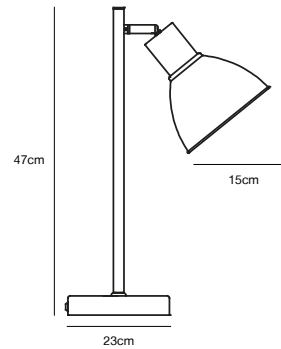

POP Rough Table lamp by Sebastian Holmbäck

- **Masterbox** Qty. 3
- **Size** H: 47 cm, Shade Ø: 15 cm, Base Ø: 23 cm, Tilt angle: 30°
- **IP Class** IP20, Class 2 (Double isolated)
- **Cable** White/Black 150 cm, non replaceable. Switch on the cable
- **Lightsource** E27 - not included
  Can not be dimmed

Features

- Contemporary and simple style
- Brass joint connecting shade and base
- Rough matte surface with brass details