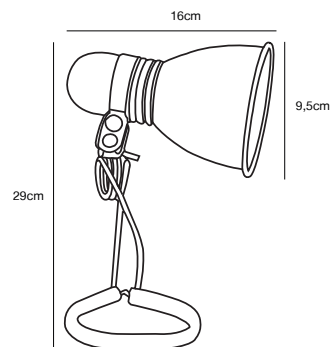

White 47141001
Metal

Black 47141003
Metal

TEXAS Wall light

1. **Masterbox** Qty. 3
   Size H: 18 cm, W: 13 cm, D: 20 cm, Shade Ø: 12,5 cm, Base: Ø 12,5 cm
   IP Class IP20, Class 2 (Double isolated)
   Cable White/Black 180 cm, replaceable. Switch on the fixture
   Lightsource E27 - not included
   Can not be dimmed

1. **Features**
   Contemporary and simple style
   Adjustable lamp head for a directional light

PHOTO Clamp lamp

1. **Masterbox** Qty. 6
   Size H: 16 cm, D: 29 cm, Shade Ø: 9,5 cm
   IP Class IP20, Class 2 (Double isolated)
   Cable Black 200 cm, non replaceable. Switch on the cable
   Lightsource E27 - not included
   Can not be dimmed

1. **Features**
   Industrial style
   Clamp for fasten on shelf or other edge
   Adjustable lamp head for a directional light