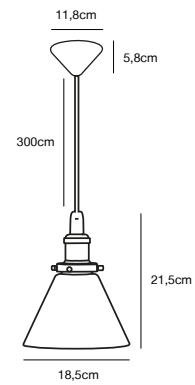

Black 46423003
Wood

TRIBECA 24 Pendant by Bønnelycke MDD

Masterbox	Qty. 3
Size	Shade Ø: 24 cm
IP Class	IP20, Class 2 (Double isolated)
Cable	Black 300 cm, non replaceable
Canopy	Color: Black, Material: Plastic. Dimension: 11,7 cm
Lightsource	E27 - not included Can be dimmed by choosing a dimmable bulb

Features

Nature style
Wooden structure creates beautiful shadow play
Create your own design expression with a decorative bulb