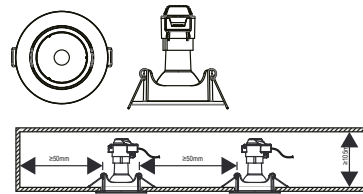

OCTANS 3-Kit 4000K Downlight

Masterbox Qty. 3
Size H: 9 cm, Ø: 8,5 cm
IP Class IP20, Class 2 (Double isolated)
Lightsource GU10 - 3X4,8W LED,
Max. 7,5W LED, 380 Lumen, 4000 Kelvin, 15000 Hours, RA 80,
Beamangle 36°, Cannot be dimmed

White 84650001
Metal

Brushed steel 84650032
Metal

RECESS 3-Kit Downlight

Masterbox Qty. 3
Size 7.958.15157.525
IP Class IP23, Class 2 (Double isolated)
Cable Black 200 cm, replaceable
Lightsource GU10 - 3X3WCOB,
Max. 3X35W175 Lumen, 3000 Kelvin, 25000 Hours, RA 80,
Beamangle 38°, No, cannot be dimmed

Features
Parallel connection possible
Cable 2,0m included