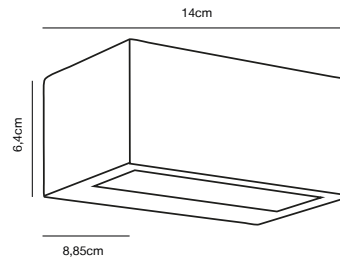

Copper 24981030*
Copper/Glass

Galvanized 24981031*
Galvanized steel/Glass

NIBE Wall light

Masterbox Qty. 6
Size H: 24 cm, D: 34 cm, Shade Ø: 27,5 cm, Base: 10.8 cm
IP Class IP54, Class 1 (Earth contact)
Lightsource E27 - Not included

Features
Compact elegant design
Build-in parallel connection