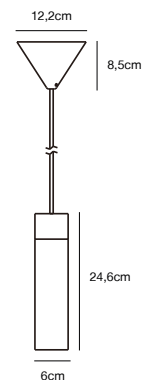

HANG Pendant

- **Masterbox** Qty. 6
- **Size** Shade Ø: 5,2 cm
- **IP Class** IP20, Class 2 (Double isolated)
- **Cable** White/Black 200 cm, non replaceable
- **Canopy** Color: White/Black, Material: Plastic. Dimension: 12,2 cm
- **Lightsource** E27 - not included
  Can be dimmed by choosing a dimmable bulb

Features

- Natural design
- Porcelain with nice graphic pattern
- Natural earthy colors
- Design your own lamp with a decorative bulb

TILO Pendant

- **Masterbox** Qty. 6
- **Size** Shade Ø: 6 cm
- **IP Class** IP20, Class 2 (Double isolated)
- **Cable** Textile cable: Black 200 cm, non replaceable
- **Canopy** Color: Black, Material: Plastic. Dimension: 12,2 cm
- **Lightsource** GU10 - not included
  Can be dimmed by choosing a dimmable bulb

Features

- Natural Scandinavian simplicity
- Natural mix of ash wood and matte metal
- Emits a precise downward light
- Removeable wood top