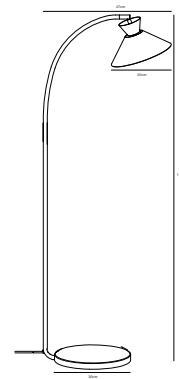

NEW White 2213371001
Metal