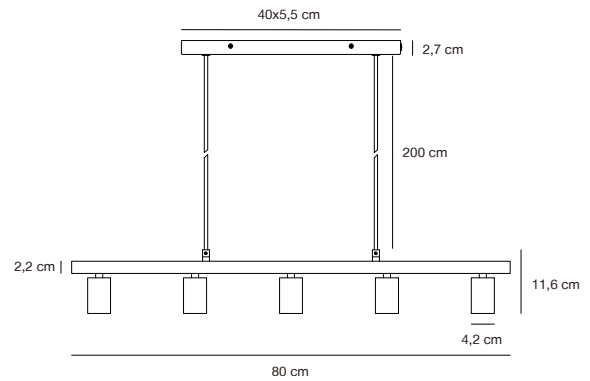

Black 2010603003
Metal