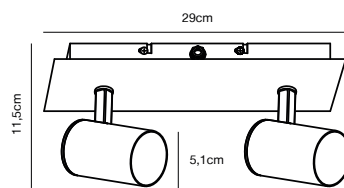

Features
 Minimalist and classic design
 Opal glass shade
 Adjustable lamp head for a directional light

White 49801001
Metal

FRIDA Wall light

- Masterbox** Qty. 6
Size H: 11,5 cm, D: 11,5 cm, Shade Ø: 5,1 cm, Base: 8,5 x 8,5 cm, Tilt angle: 90°
IP Class IP20, Class 2 (Double isolated)
Cable White 150 cm, replaceable. Switch on the cable
Lightsource GU10 - not included
 Can not be dimmed

- Features**
 Contemporary and simple style
 Adjustable lamp head for a directional light

White 49810101
Metal

FRIDA 2-Spot Spot light

- Masterbox** Qty. 3
Size W: 8 cm, L: 29 cm, D: 11,5 cm, Shade Ø: 5,1 cm, Base: 29 x 6 cm, Tilt angle: 90°
IP Class IP20, Class 2 (Double isolated)
Lightsource GU10 - not included
 Can be dimmed by choosing a dimmable bulb

- Features**
 Contemporary and simple style
 Adjustable lamp head for a directional light
 Can be used on both wall and ceiling

White 49820101
Metal

FRIDA 4-Spot Spot light

Masterbox Qty. 3
Size W: 23 cm, L: 23 cm, D: 11,5 cm, Shade Ø: 5,1 cm,
 Base: 20 x 20 cm, Tilt angle: 90°
IP Class IP20, Class 2 (Double isolated)
Lightsource GU10 - not included
 Can be dimmed by choosing a dimmable bulb