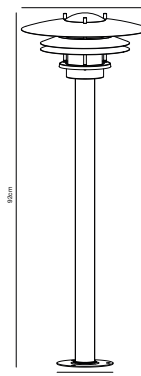

*15 year guarantee
on corrosion

Black 211811003
Metal/Plastic

Galvanized 211811031
Galvanized steel/Plastic

ARKI 35 Wall light by Bønnelycke MDD

Masterbox Qty. 2
Size H: 27,6 cm, D: 40,7 cm, Shade Ø: 35 cm, Base Ø: 11,6 cm
IP Class IP54, Class 1 (Earth contact)
Lightsource E27 - Not included

Features

Oversize architectural luminaire