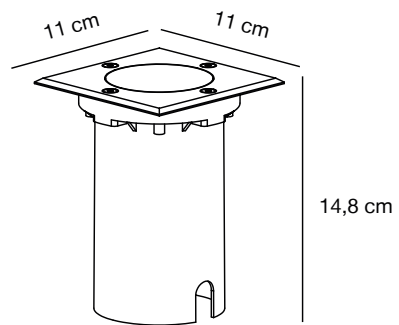

NEW Stainless steel 2218410034
Stainless steel

ANDOR Square Recessed light

Masterbox Qty. 3
Size H: 14,8 cm, W: 11 cm, L: 11 cm
IP Class IP67, Class 1 (Earth contact)
Lightsource GU10 - Not included

Features
Ground recessed spotlight perfect for the driveway, walkway or garden
Suited for a GU10 bulb
Parallel connection possible