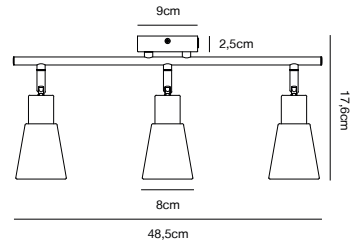

- Masterbox** Qty. 3
Size H: 15,3 cm, W: 9,5 cm, L: 19 cm, D: 19 cm, Shade Ø: 8 cm,
 Base Ø: 9,5 cm, Tilt angle: 90°
IP Class IP20, Class 2 (Double isolated)
Cable Black 150 cm, replaceable. Switch on the fixture
Lightsource E14 - not included
 Can not be dimmed

Features

- Minimalist and classic design
- Opal glass shade
- Adjustable lamp head for a directional light
- Ideal for bed light

Black 2112910003
Metal/Opal glass

COLE 3-Spot Spot light

Masterbox Qty. 3
Size H: 17,6 cm, W: 48,5 cm, L: 21,3 cm, D: 21,3 cm, Shade Ø: 8 cm,
 Base Ø: 9 cm, Tilt angle: 90°
IP Class IP20, Class 2 (Double isolated)
Canopy Color: Black, Material: Metal. Dimension: 9,5 cm
Lightsource E14 - not included
 Can be dimmed by choosing a dimmable bulb

Features
 Minimalist and classic design
 Opal glass shade
 Adjustable lamp head for a directional light

Black 2112950003
Metal/Opal glass

COLE 5-Spot Spot light

Masterbox Qty. 3
Size H: 18,6 cm, W: 87 cm, L: 24,2 cm, D: 24,2 cm, Shade Ø: 8 cm,
 Base Ø: 11 cm, Tilt angle: 90°
IP Class IP20, Class 2 (Double isolated)
Canopy Color: Black, Material: Metal. Dimension: 11 cm
Lightsource E14 - not included
 Can be dimmed by choosing a dimmable bulb

Features
 Minimalist and classic design
 Opal glass shade
 Adjustable lamp head for a directional light

White 49801001
Metal

FRIDA Wall light

- Masterbox** Qty. 6
Size H: 11,5 cm, D: 11,5 cm, Shade Ø: 5,1 cm, Base: 8,5 x 8,5 cm, Tilt angle: 90°
IP Class IP20, Class 2 (Double isolated)
Cable White 150 cm, replaceable. Switch on the cable
Lightsource GU10 - not included
 Can not be dimmed