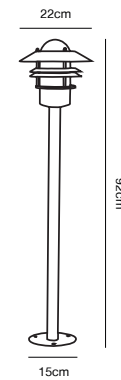

BLOKHUS Garden light

Masterbox Qty. 3
Size H: 92 cm, Shade Ø: 22 cm, Tube Ø: 3,5 cm, Base Ø: 15 cm
IP Class IP54, Class 2 (Double isolated)
Lightsource E27 - Not included

Features
Build-in parallel connection
Can be mounted on Nordlux base unit

Black 74371003
Aluminium/Glass

CARDIFF Up Wall light

Masterbox Qty. 3
Size H: 40 cm, W: 22,5 cm, D: 27 cm, Base: 12,5 x 20 cm
IP Class IP44, Class 1 (Earth contact)
Lightsource E27 - Not included

Features
Romantic design