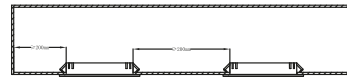

Mounted directly into insulation

Build in height 1,1 cm

Cutout Ø 6,2 cm

Aluminium 79440029
Plastic/Metal

CAMBIO 3-Kit Surface downlight

Masterbox	Qty. 3
Size	H: 1,1 cm, Ø: 6.5 cm
IP Class	IP20-23, Class 3 (12V)
Cable	White 200 cm, Switch: On the cable
Lightsource	LED Module - 3X2W LED, 150 Lumen, 3000 Kelvin, 30000 Hours, RA 80, Beamangle 90°, Cannot be dimmed

Features

- Ideally suited for under cabinet lighting
- Can be mounted directly into insulation
- Connector block included
- Recessed and surface mounting
- 5 year LED guarantee