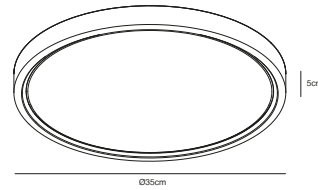

Moodmaker™ Step Dimming

Step 1
4000K

Step 2
3000K

Step 3
20% 3000K