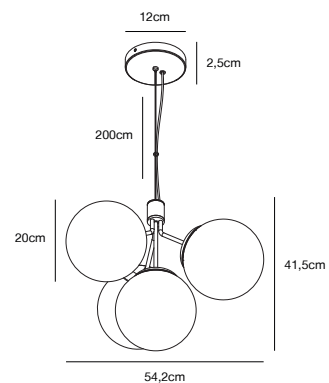

JELLY Pendant

Masterbox	Qty. 2
Size	H: 22,8 cm, W: 39 cm, L: 39 cm, Shade Ø: 39 cm
IP Class	IP20, Class 2 (Double isolated)
Cable	Textile cable: White 200 cm, non replaceable
Canopy	Color: Brass, Material: Metal. Dimension: 12,5 cm
Lightsource	E27 - not included Can be dimmed by choosing a dimmable bulb

Features

Art deco and classic style
Easy adjustment of the wire in canopy
Opal inner shade, that creates a nice soft light
Brass decoration top and canopy

IVONA 4-Spot Pendant by Says Who

Masterbox	Qty. 2
Size	H: 41,5 cm, W: 54,2 cm, L: 54,2 cm, Shade Ø: 20 cm, Base Ø: 12 cm
IP Class	IP20, Class 2 (Double isolated)
Cable	Textile cable: Black/White 200 cm, non replaceable
Canopy	Color: Black/Brass, Material: Metal. Dimension: 12 cm
Lightsource	E27 - not included Can be dimmed by choosing a dimmable bulb

Features

Modern interpretation of the classic chandelier
Mouth blown glass
Emits a beautiful light from the glass balls for a modern and extravagant style