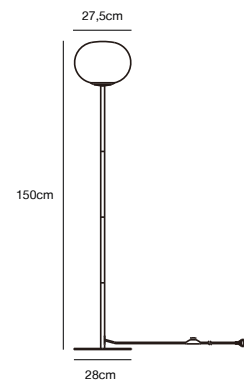

- Features**
- Contemporary art deco style
- Mouth blown glass and exclusive details

Brass 2010506001
Metal/Opal glass

Black 2010506047
Metal/Glass

ALTON 27,5 Ceiling light

- Masterbox** Qty. 3
- Size** H: 24 cm, Shade Ø: 27,5 cm
- IP Class** IP20, Class 2 (Double isolated)
- Cable** Textile cable: White/Black non replaceable
- Canopy** Color: Brass/Black, Material: Metal. Dimension: 12,6 cm
- Lightsource** E27 - not included
Can be dimmed by choosing a dimmable bulb