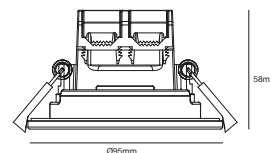

Features

- 3-Step Moodmaker™ dimmer 100%-50% + outer ring
- IP44 protected for water splashing in all directions
- Flexible cut-out size from 73 mm to 83 mm (adaptor)
- Built-in connector block, memory and reset function
- Easy screwless push-in connections (no tooling)
- Parallel connection up to 15 pcs.