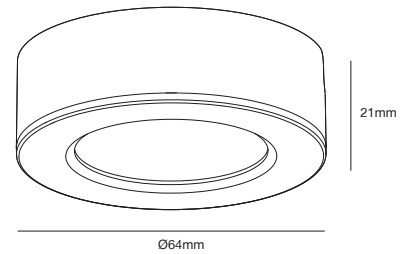

KITCHENIO 3-Kit Surface downlight

Masterbox Qty. 3
Size H: 2,1 cm, W: 6,4 cm, L: 6,4 cm, D: 2,1 cm, Ø: 6.4 cm,
IP Class IP20, Class 2 (Double isolated)
Lightsource LED Module - 2W
LED, 170 Lumen, 3000-4000 Kelvin, 25000 Hours, RA 80,
Beamangle 110°, Yes, has built-in dimmable light source with
Moodmaker™ functionality

Features
2-step Moodmaker™ (3000/4000 kelvin) by your regular wall switch
Parallel connection possible
Recessed and surface mounting possible
Cable included (60 cm)
5 year LED guarantee

Chrome 76730001
Plastic

LISMORE 4-Kit Surface downlight

Masterbox Qty. 3
Size H: 0,86 cm, Ø: 6 cm
IP Class IP20, Class 3 (12V)
Cable White 150 cm, On the cable
Lightsource LED Module - 4X0.7W LED, 75 Lumen, 3000 Kelvin,
30000 Hours, RA 80, Beamangle 120°, Cannot be dimmed

Features
Ideally suited for under cabinet lighting
Cable 1,5m included
Inline on/off switch
5 year LED guarantee