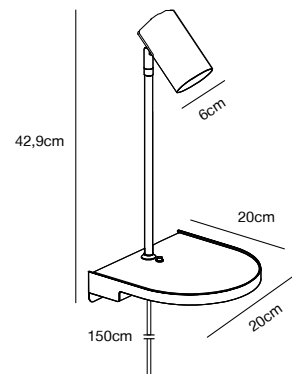

DOVER Table lamp

- **Masterbox** Qty. 3
- **Size** H: 36,5 cm, Shade Ø: 10,5 cm, Base Ø: 14,3 cm
- **IP Class** IP20, Class 2 (Double isolated)
- **Cable** Black 160 cm, non replaceable. Switch on the fixture
- **Lightsource** LED Module - 5.4W
  LED, 340 Lumen, 3000 Kelvin, 20000 Hours, RA 80,
  Beamangle 100°
  Can not be dimmed

- **Features**
- Contemporary functional style
- Flexible arms for a directional light
- Turnable lamp head
- 5 year LED guarantee

CODY Wall light by Says Who

- **Masterbox** Qty. 3
- **Size** H: 42,9 cm, W: 20 cm, L: 20 cm, D: 20 cm, Shade Ø: 6 cm,
  Tube Ø: 1,13 cm, Base Ø: 20 cm, Tilt angle: 90°
- **IP Class** IP20, Class 2 (Double isolated)
- **Cable** White/Black 150 cm, non replaceable. Switch on the fixture
- **Lightsource** GU10 - not included
  Can not be dimmed

- **Features**
- Compact and minimalist design
- Multifunctional bedside lamp
- USB port for charging your phone or other device
- Small shelf for storage
- Adjustable lamp head for a directional light