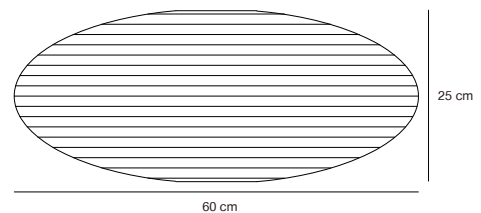

VILLO 60 Pendant

Masterbox Qty. 12
Size H: 24 cm, W: 60 cm, L: 60 cm, Shade Ø: 60 cm
Cable Whitenon replaceable
Lightsource

Features

Natural and soft feeling bringing nature inside
 Light and retro design expression
 Provides a soft, diffused light
 Excluding suspension bracket, cable and canopy