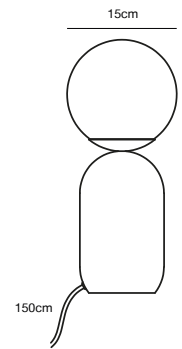

NOTTI Table lamp

- **Masterbox** Qty. 3
- **Size** H: 34,5 cm, W: 15 cm, L: 15 cm, Shade Ø: 15 cm, Base Ø: 12 cm
- **IP Class** IP20, Class 2 (Double isolated)
- **Cable** Textile cable: Black/White 150 cm, non replaceable. Switch on the cable
- **Lightsource** E14 - not included
  Can not be dimmed

- **Features**
- Contemporary and simple style
- Organic shape
- White opal mouth blown glass and matte metal

SIV Pendant

- **Masterbox** Qty. 3
- **Size** H: 10 cm, Ø: 6 cm
- **IP Class** IP20, Class 1 (Earth contact)
- **Cable** Textile cable: White/Black 270 cm, non replaceable
- **Canopy** Color: White/Black, Material: Metal. Dimension: 8,5 cm
- **Lightsource** E27 - not included
  Can be dimmed by choosing a dimmable bulb

- **Features**
- Nature style
- Genuine marble in nature's playful colours
- Create your own design expression with a decorative bulb