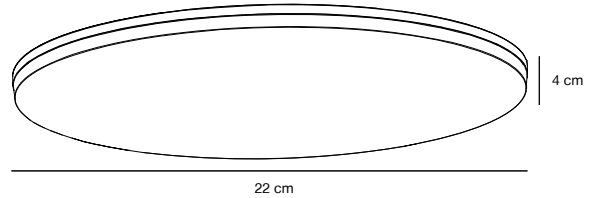

White 2210246001
Plastic

VIC 22 4000K Ceiling light

Masterbox Qty. 3
Size H: 4 cm, Ø: 22 cm
IP Class IP40, Class 2 (Double isolated)
Cable Plastic white 15 cm, non replaceable
Lightsource LED Module - 18W, 1800 Lumen, 4000K Kelvin,
Cannot be dimmed

Features

Integrated LED with high lumen output
Easy installation

White 2210226001
Plastic

VIC 29 3000K Ceiling light

Masterbox Qty. 3
Size H: 4 cm, Ø: 29 cm
IP Class IP40, Class 2 (Double isolated)
Cable Plastic white 15 cm, non replaceable
Lightsource LED Module - 24W, 2100 Lumen, 3000K Kelvin,
Cannot be dimmed

Features

Integrated LED with high lumen output
Easy installation