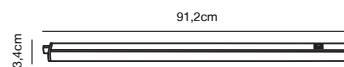

White 2111026101
Plastic

RENTON 55 4000K Batten Light Fitting

Masterbox Qty. 6
Size W: 2,4 cm, L: 56,2 cm, D: 3,4 cm,
IP Class IP20, Class 2 (Double isolated)
Switch On the fixture
Lightsources LED Module, 4000 Kelvin,
35000 Hours, RA 80, Beamangle 130°, Cannot be dimmed

Features

Parallel connection possible
Ideally suited for under cabinet lighting
Connection cable included
Switch on body
Extendable by connecting multiple rails
5 year LED guarantee

White 2111036101
Plastic

RENTON 90 4000K Batten Light Fitting

Masterbox Qty. 6
Size W: 2,4 cm, L: 91,2 cm, D: 3,4 cm,
IP Class IP20, Class 2 (Double isolated)
Cable On the fixture
Lightsources LED Module, 4000 Kelvin, 35000 Hours, RA 80,
Beamangle 130°, Cannot be dimmed

Features

Parallel connection possible
Ideally suited for under cabinet lighting
Connection cable included
Switch on body
Extendable by connecting multiple rails
5 year LED guarantee