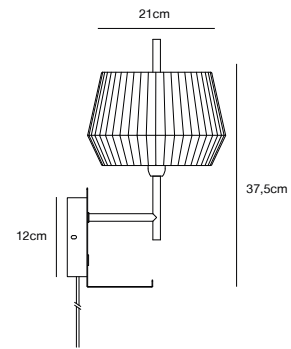

DICTE Wall light by Says Who

Masterbox	Qty. 3
Size	H: 37,5 cm, W: 21 cm, L: 24 cm, Shade Ø: 21 cm
IP Class	IP20, Class 2 (Double isolated)
Cable	Black 150 cm, replaceable. Switch on the fixture
Lightsource	E14 - not included Can not be dimmed

Features

- Soft and natural design
- Handtied pleated cotton
- Multifunctional bedside lamp with USB port for charging your phone or other device
- Small shelf for storage
- USB plug placed underneath the shelf

MOLLI Pendant

Masterbox	Qty. 3
Size	H: 18,7 cm, W: 10 cm, L: 10 cm, Shade Ø: 10 cm
IP Class	IP20, Class 2 (Double isolated)
Cable	Black 200 cm, non replaceable
Canopy	Color: Black, Material: Plastic. Dimension: 12,2 cm
Lightsource	E14 - not included Can be dimmed by choosing a dimmable bulb

Features

- Minimalist and classic design
- Oblique, opal glass shade
- Set of 2 pcs.