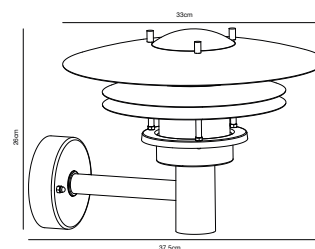

*15 year guarantee on corrosion

Galvanized 74528031*
Galvanized steel/Glass

AGGER Garden light

Masterbox Qty. 3
Size H: 83 cm, Shade Ø: 26 cm, Tube Ø: 3,8 cm, Base Ø: 15 cm
IP Class IP54, Class 2 (Double isolated)
Lightsource E27 - Not included

Features

Build-in parallel connection
Can be mounted on Nordlux base unit

*15 year guarantee on corrosion

Galvanized 10600219*
Galvanized steel/Glass

AMALIENBORG Wall light

Masterbox Qty. 3
Size H: 26 cm, D: 37,5 cm, Shade Ø: 32,5 cm, Base: 11.5 cm
IP Class IP54, Class 1 (Earth contact)
Lightsource E27 - Not included

Features

Build-in parallel connection