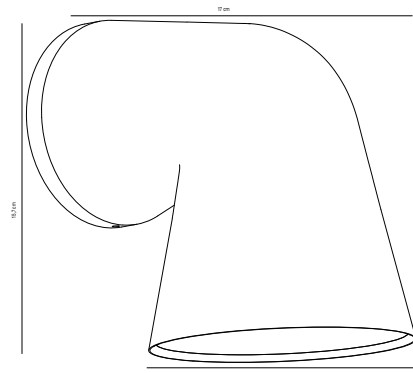

Features

Designed for both outdoor and bathroom use
Build-in parallel connection