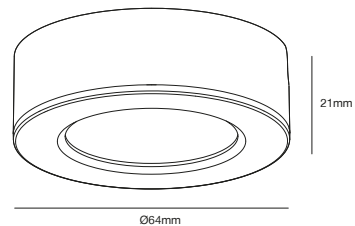

Features
2-step Moodmaker™ (3000/4000 kelvin) by your regular wall switch
Parallel connection possible
Recessed and surface mounting possible
Cable included (60 cm)
5 year LED guarantee

White 2015460101
Plastic