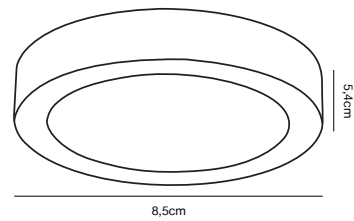

White 2015156101
Metal/Plastic

MONTONE 18 Ceiling light

Masterbox Qty. 3
Size H: 7,5 cm, Ø: 18 cm
IP Class IP44, Class 1 (Earth contact)
Lightsources LED Module - 5W LED, 500 Lumen, 2700 Kelvin,
20000 Hours, RA 80, Beamangle 120°, Cannot be dimmed

Features
DOB: Driver-on-Board LED technology
Suitable for humid areas (IP44)
5 year LED guarantee