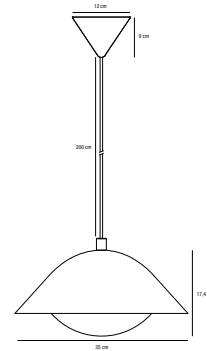

NEW Black 2213115003
Metal