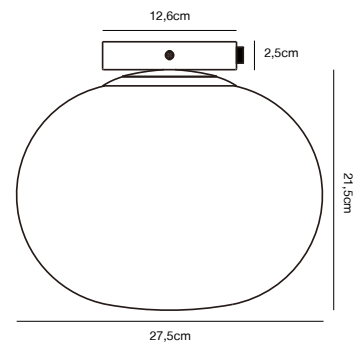

Black 2010103003
Metal