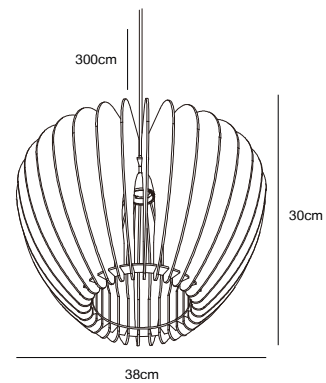

TRIBECA 38 Pendant by Bønnelycke MDD

Masterbox	Qty. 3
Size	Shade Ø: 38 cm
IP Class	IP20, Class 2 (Double isolated)
Cable	Black 300 cm, non replaceable
Canopy	Color: Black, Material: Plastic. Dimension: 11,7 cm
Lightsource	E27 - not included Can be dimmed by choosing a dimmable bulb

Features

Nature style

Wooden structure creates beautiful shadow play

Create your own design expression with a decorative bulb

Experience the wooden structure of the beautiful poplar veneer

READ 14 Pendant by Kaare Bækgaard

Masterbox	Qty. 3
Size	H: 18 cm, Shade Ø: 14 cm
IP Class	IP20, Class 2 (Double isolated)
Cable	White 180 cm, non replaceable
Canopy	Color: Chrome, Material: Metal. Dimension: 9 cm
Lightsource	E14 - not included Can be dimmed by choosing a dimmable bulb

Features

Soft classic design

Glossy white glass shade