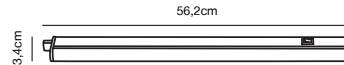

White 2111036101
Plastic

RENTON 90 4000K Batten Light Fitting

Masterbox Qty. 6
Size W: 2,4 cm, L: 91,2 cm, D: 3,4 cm,
IP Class IP20, Class 2 (Double isolated)
Cable On the fixture
Lightsources LED Module, 4000 Kelvin, 35000 Hours, RA 80,
Beamangle 130°, Cannot be dimmed

Features

Parallel connection possible
Ideally suited for under cabinet lighting
Connection cable included
Switch on body
Extendable by connecting multiple rails
5 year LED guarantee