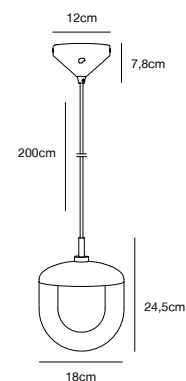

MAGIA 18 Pendant by Says Who

1. **Masterbox** Qty. 3
   Size H: 24,5 cm, W: 18 cm, L: 18 cm, Shade Ø: 18 cm
   IP Class IP20, Class 2 (Double isolated)
   Cable White/Black 200 cm, non replaceable
   Canopy Color: White/Black, Material: Metal. Dimension: 12 cm
   Lightsource E27 - not included
   Can be dimmed by choosing a dimmable bulb

1. **Features**
   Nordic contemporary design
   Mouth blown colour fading glass
   With opal white light diffuser for a soft light (optional)
   Can be used without the diffuser and with a decorative bulb of your own choosing