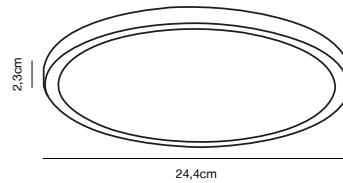

White 47256001
Plastic

OJA 29 IP20 2700K Ceiling light

Masterbox Qty. 3
Size H: 2,3 cm, Ø: 29,4 cm,
IP Class IP20, Class 2 (Double isolated)
Lightsources LED Module - 18W LED, 1600 Lumen, 2700 Kelvin,
25000 Hours, RA 80, Beamangle 120°, Cannot be dimmed

Features

Ultra-thin design
Backlight effect
Easy twist lock connection and easy installation
5 year LED guarantee