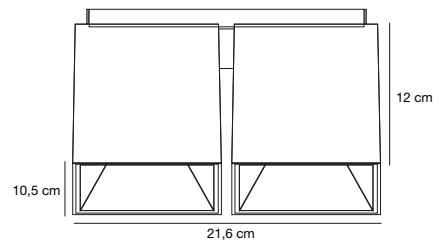

ETHAN 1-Spot Surface downlight

1. **Masterbox** Qty. 3
   Size H: 11,99 cm, W: 10,5 cm, L: 10,5 cm
   IP Class IP20, Class 2 (Double isolated)
   Lightsource GU10 - not included, Max. 50W,
   Can be dimmed by choosing a dimmable bulb

1. **Features**
   Interconnectable on two sides
   Two reflector colours included

ETHAN 2-Spot Surface downlight

1. **Masterbox** Qty. 3
   Size H: 11,99 cm, W: 10,5 cm, L: 21,6 cm
   IP Class IP20, Class 2 (Double isolated)
   Lightsource GU10 - not included, Max. 50W,
   Can be dimmed by choosing a dimmable bulb

1. **Features**
   Interconnectable on two sides
   Fits the Scandinavian electro boxes
   Two reflector colours included