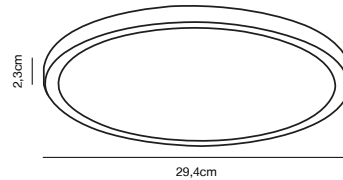

White 50216101
Plastic/Metal

OJA 29 IP54 4000K Dim Ceiling light

Masterbox Qty. 3
Size H: 2,3 cm, Ø: 29.4 cm,
IP Class IP54, Class 2 (Double isolated)
Lightsource LED Module - 17W LED, 1700 Lumen, 4000 Kelvin,
30000 Hours, RA 80, Beamangle 120°,
Has built-in dimmable light source for wall dimmer

Features

Stepless dimmable by wall dimmer
Backlight effect
Easy twist lock connection and easy installation
5 year LED guarantee