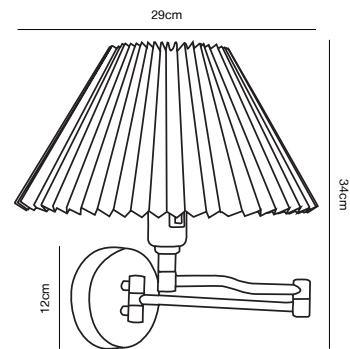

Features

Classic style
Fabric shade
Adjustable arm for a directional light

Black 19861003
Metal

BREAK Wall light

- Masterbox** Qty. 3
Size H: 34 cm, W: 29 cm, D: 53 cm, Shade Ø: 29 cm,
 Tube Ø: 1,2 cm, Base: Ø 12 cm
IP Class IP20, Class 2 (Double isolated)
Cable Black 170 cm, replaceable. Switch on the fixture
Lightsource E27 - not included
 Can not be dimmed

- Features**
 Classic style
 Fabric shade
 Adjustable arm for a directional light

Brushed steel 2113221032
Metal

CHICAGO Wall light

- Masterbox** Qty. 3
Size H: 10,5 cm, W: 14,5 cm, L: 14,5 cm, Shade Ø: 8 cm
IP Class IP20, Class 1 (Earth contact)
Cable Black 150 cm, non replaceable
Canopy . Dimension: 8 x 2,5 cm
Lightsource GU10 - not included
 Can not be dimmed