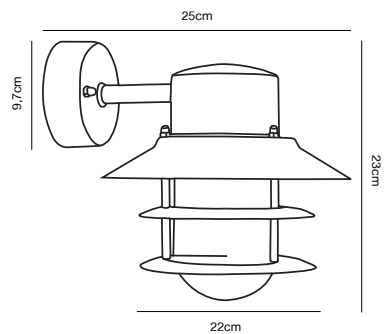

*15 year guarantee
on corrosion

BLOKHUS Sensor Wall light

Masterbox Qty. 3
Size H: 23 cm, D: 25 cm, Shade Ø: 22 cm, Base: 9.7 cm
IP Class IP54, Class 1 (Earth contact)
Lightsource E27 - Not included

Features
Build-in parallel connection
Build-in daylight and motion sensor

Galvanized 25051031*
Galvanized steel/Glass

*15 year guarantee
on corrosion

BLOKHUS Wall light

Masterbox Qty. 3
Size H: 23 cm, D: 25 cm, Shade Ø: 22 cm, Base: 9.7 cm
IP Class IP54, Class 1 (Earth contact)
Lightsource E27 - Not included

Features
Build-in parallel connection