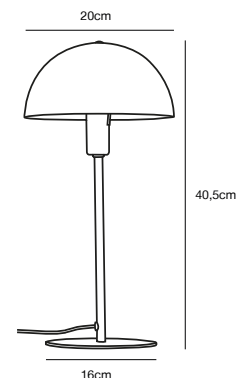

- Features**
Contemporary and simple style
Creating a soft downlight

Black 2112305003
Metal/Opal glass

Brushed steel 2112305032
Metal/Opal glass

Brass 2112305035
Metal/Opal glass

ELLEN 20 Table lamp

- Masterbox** Qty. 3
- Size** H: 41,5 cm, W: 20 cm, L: 20 cm, Shade Ø: 20 cm,
Tube Ø: 1,15 cm, Base Ø: 15 cm
- IP Class** IP20, Class 2 (Double isolated)
- Cable** Textile cable: White/Black 150 cm, non replaceable. Switch on
the cable
- Lightsource** E14 - not included
Can not be dimmed

- Features**
- Exclusive and classic style
- Mouth blown glass shade

White 48555001
Metal

Black 48555003
Metal

NEW Beige 48555009
Metal

Green 48555023
Metal

ELLEN 20 Table lamp

- Masterbox** Qty. 3
- Size** H: 40 cm, W: 20 cm, L: 20 cm, Shade Ø: 20 cm,
Tube Ø: 1,15 cm, Base Ø: 15 cm
- IP Class** IP20, Class 2 (Double isolated)
- Cable** Textile cable: White/Black 150 cm, non replaceable. Switch on
the base
- Lightsource** E14 - not included
Can not be dimmed