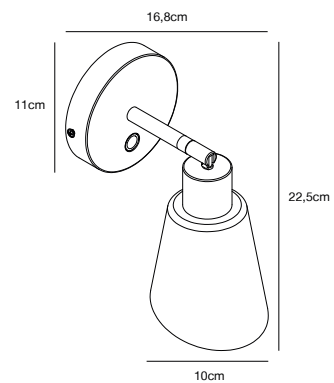

MOLLI Double Floor lamp

Masterbox	Qty. 2
Size	H: 166,4 cm, W: 25,4 cm, L: 25,4 cm, Shade Ø: 10 cm, Tube Ø: 1,53 cm, Base Ø: 25,4 cm
IP Class	IP20, Class 2 (Double isolated)
Cable	Black 150 cm, non replaceable. Switch on the fixture
Lightsource	E14 - not included Can not be dimmed

Features

Minimalist and classic design
Oblique, opal glass shade
Adjustable lamp head for a directional light

MOLLI Wall light

Masterbox	Qty. 3
Size	H: 22,5 cm, W: 11 cm, L: 16,8 cm, D: 16,8 cm, Shade Ø: 10 cm, Base Ø: 11 cm, Tilt angle: 90°
IP Class	IP20, Class 2 (Double isolated)
Cable	Black 150 cm, replaceable. Switch on the fixture
Lightsource	E14 - not included Can not be dimmed

Features

Minimalist and classic design
Oblique, opal glass shade
Adjustable lamp head for a directional light