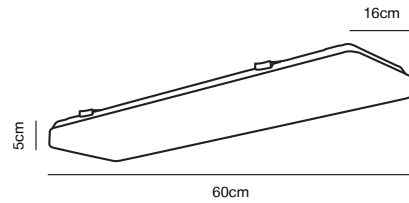

Grey 49646110
Plastic

WESTPORT 60 Single Batten Light Fitting

Masterbox Qty. 6
Size W: 5,4 cm, L: 55,8 cm, D: 5,4 cm,
IP Class IP65, Class 2 (Double isolated)
Lightsource LED Module - 11W LED, 1050 Lumen, 4000 Kelvin,
25000 Hours, RA 80, Beamangle 125°, Cannot be dimmed

Features
IP65 - In and outdoor use
5 year LED guarantee