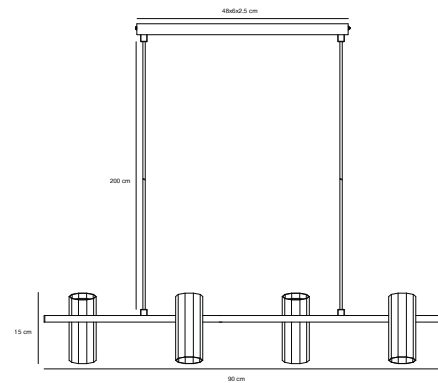

NEW Black 2213455003
Metal

NEW Brass 2213455035
Metal

ALANIS Table lamp by Says Who

1. **Masterbox** Qty. 3
   Size H: 49,5 cm, W: 8 cm, L: 8 cm, Shade Ø: 6 cm, Base Ø: 8 cm, Tilt angle: 40°
   IP Class IP20, Class 2 (Double isolated)
   Cable Black/White 150 cm, non replaceable. Switch on the base
   Lightsources GU10 - not included
   Can not be dimmed

Features

Minimalist and streamlined design
10-sided profile giving a streamlined, yet soft look
Slim, simple lines
On/off switch on top of lamp head