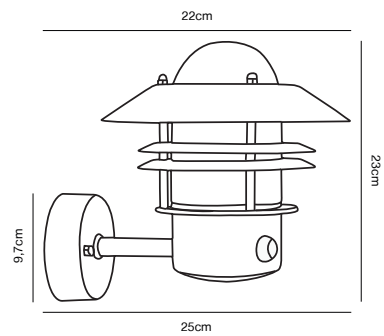

Galvanized 25051031*
Galvanized steel/Glass

*15 year guarantee
on corrosion

BLOKHUS Wall light

Masterbox Qty. 3
Size H: 23 cm, D: 25 cm, Shade Ø: 22 cm, Base: 9.7 cm
IP Class IP54, Class 1 (Earth contact)
Lightsource E27 - Not included

Features
Build-in parallel connection