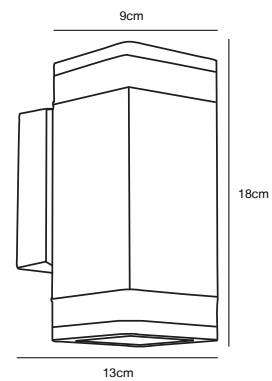

ELM Single Wall light

Masterbox Qty. 3
Size H: 18 cm, W: 11 cm, D: 15,5 cm
IP Class IP44, Class 1 (Earth contact)
Lightsource GU10 - Not included

Features
Build-in parallel connection

ELM Double Wall light

Masterbox Qty. 3
Size H: 23,4 cm, W: 9 cm, D: 13 cm
IP Class IP44, Class 1 (Earth contact)
Lightsource GU10 - Not included

Features
Build-in parallel connection