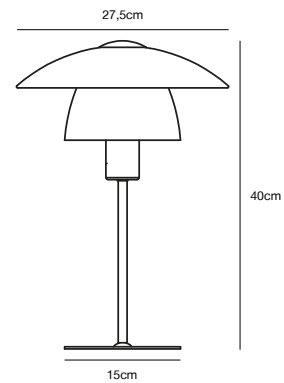

Black 2010884001
Metal/Opal glass

VERONA Floor lamp

Masterbox	Qty. 2
Size	H: 150 cm, W: 40 cm, L: 40 cm, Shade Ø: 40 cm, Tube Ø: 1,55 cm, Base Ø: 30 cm
IP Class	IP20, Class 2 (Double isolated)
Cable	Textile cable: Black 150 cm, non replaceable. Switch on the fixture
Lightsource	E27 - not included Can not be dimmed

Features

Contemporary classic style
Mouth blown opal glass that emits a soft light
Elegant on/off string on the socket