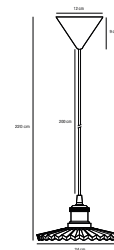

NEW White 2213253201
Paper