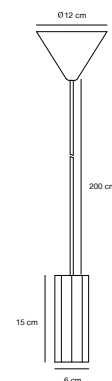

SIV Table lamp

- **Masterbox** Qty. 3
- **Size** H: 10,3 cm, Ø: 6 cm
- **IP Class** IP20, Class 2 (Double isolated)
- **Cable** Textile cable: Black/White 180 cm, non replaceable. Switch on the cable
- **Lightsource** E27 - not included
  Can not be dimmed

Features

Nature style
Genuine marble in natures playful colours
Create your own design expression with a decorative bulb

ALANIS Pendant by Says Who

- **Masterbox** Qty. 3
- **Size** H: 15 cm, W: 6 cm, L: 6 cm, Shade Ø: 6 cm
- **IP Class** IP20, Class 2 (Double isolated)
- **Cable** White/Black 200 cm, non replaceable
- **Canopy** Color: White/Black, Material: Plastic. Dimension: 8,5 cm
- **Lightsource** GU10 - not included
  Can be dimmed by choosing a dimmable bulb

Features

Minimalist and streamlined design
10-sided profile giving a streamlined, yet soft look
Hang three or more lamps together in a line or cluster