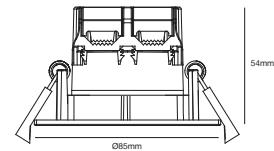

Built-in height 8,8 cm

Cutout Ø 7,2 cm

White 2015650101
Metal

Black 2015650103
Metal

Brushed Nickel 2015650155
Metal

Dorado Smart Downlight

Masterbox Qty. 6
Size H: 7 cm, Ø: 8.5 cm
IP Class IP65, Class 2 (Double isolated)
Lightsource LED Module - 4,7W
LED, 360 Lumen, 2200-6500 Kelvin, 20000 Hours, RA 80,
Beamangle 36°
Built-in dimmable light source with Nordlux Smart
functionality

Features

IP 65 protection for both outdoor and bathroom use
Bluetooth connection to Nordlux Smart Light
Adjustable kelvin and lumen output