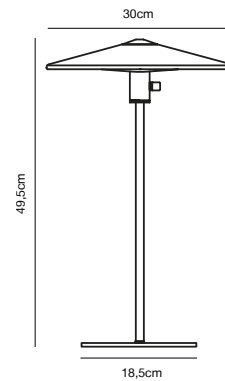

Features

- Scandinavian minimalistic design
- Moodmaker™ 3-step dimmable on socket switch
- Interchangeable decorative top in black & brass
- With acrylic diffuser
- 5 year LED guarantee

Black 2010164003
Metal