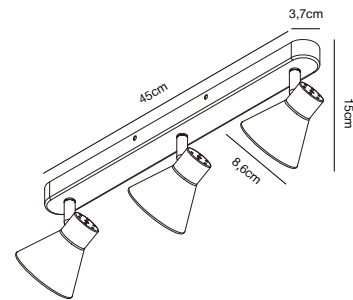

Features

Scandinavian clean and soft lines
 Multiple layered shades create a soft, diffused light

White 45761001
Metal

NEW Black 45761003
Metal

Grey 45761010
Metal

EIK Wall light

Masterbox	Qty. 3
Size	H: 11 cm, W: 15 cm, L: 15 cm, D: 15 cm, Shade Ø: 8,5 cm, Base: Ø 8 cm, Base Ø: 8 cm, Tilt angle: 90°
IP Class	IP20, Class 2 (Double isolated)
Cable	White/Black 200 cm, replaceable. Switch on the base
Lightsource	GU10 - not included Can not be dimmed

Features
Contemporary and simple style
Tilting and turnable shade
Can be used on both wall and ceiling

White 45770101
Metal

NEW Black 45770103
Metal

Grey 45770110
Metal

EIK 2-Spot Spot light

Masterbox	Qty. 3
Size	H: 15 cm, W: 28,5 cm, L: 28,5 cm, D: 15 cm, Shade Ø: 8,5 cm, Base: 26 x 3,7 cm, Tilt angle: 320°
IP Class	IP20, Class 1 (Earth contact)
Canopy	Material: Metal. Dimension: 2,5 cm
Lightsource	GU10 - not included Can be dimmed by choosing a dimmable bulb

Features
Contemporary and simple style
Tilting and turning shade
Can be used on both wall and ceiling

White 45780101
Metal

NEW Black 45780103
Metal

Grey 45780110
Metal

EIK 3-Spot Spot light

- Masterbox** Qty. 3
Size H: 15 cm, W: 45 cm, L: 45 cm, D: 15 cm, Shade Ø: 8,5 cm,
 Base: 45 x 3,7 cm, Tilt angle: 320°
IP Class IP20, Class 1 (Earth contact)
Canopy Color: Grey, Material: Metal. Dimension: 2,5 cm
Lightsource GU10 - not included
 Can be dimmed by choosing a dimmable bulb

- Features**
 Contemporary and simple style
 Tilting and turning shade
 Can be used on both wall and ceiling

Black 2010903003
Metal

Grey 2010903010
Metal

NOTTI Pendant

- Masterbox** Qty. 6
Size H: 12,5 cm, W: 6 cm, L: 6 cm, Ø: 6 cm
IP Class IP20, Class 2 (Double isolated)
Cable Textile cable: Black/White 200 cm, non replaceable
Canopy Color: Black/White, Material: Plastic. Dimension: 12,2 cm
Lightsource E27 - not included
 Can be dimmed by choosing a dimmable bulb