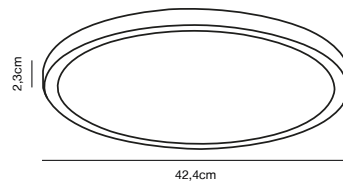

White 50056101
Plastic

OJA 42 IP54 2700K Dim Ceiling light

Masterbox Qty. 3
Size H: 2,3 cm, Ø: 42,4 cm,
IP Class IP54, Class 2 (Double isolated)
Lightsource LED Module - 24W LED, 2150 Lumen, 2700 Kelvin,
30000 Hours, RA 80, Beamangle 120°,
Has built-in dimmable light source for wall dimmer

Features

Stepless dimmable by wall dimmer
Backlight effect
Easy twist lock connection and easy installation
5 year LED guarantee

White 50226101
Plastic/Metal

OJA 42 IP54 4000K Dim Ceiling light

Masterbox Qty. 3
Size H: 2,3 cm, Ø: 42,4 cm,
IP Class IP54, Class 2 (Double isolated)
Lightsource LED Module - 24W LED, 2400 Lumen, 4000 Kelvin,
30000 Hours, RA 80, Beamangle 120°,
Has built-in dimmable light source for wall dimmer

Features

Stepless dimmable by wall dimmer
Backlight effect
Easy twist lock connection and easy installation
5 year LED guarantee