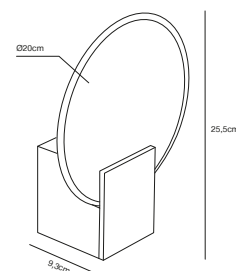

Moodmaker™ Step Dimming

HELVA Double Wall light

Masterbox Qty. 3
Size L: 42,5 cm, W: 5,7 cm, D: 10,5 cm
IP Class IP44, Class 2 (Double isolated)
Lightsource LED Module - 9,5W LED, 900 Lumen, 3000/4000 Kelvin, 25000 Hours, RA 90, Has built-in dimmable light source with Moodmaker™ functionality

Features
2-step Moodmaker™ function
Stepless touch dimmer
Cabinet bracket included
Vertical/horizontal installation possible
5 year LED guarantee

Moodmaker™ Step Dimming

HESTER Wall light

Masterbox Qty. 3
Size H: 25,5 cm, W: 9,25 cm, L: 20 cm,
IP Class IP44, Class 2 (Double isolated)
Lightsource LED Module - 9,5W LED, 900 Lumen, 3000 Kelvin, 25000 Hours, RA 90, Has built-in dimmable light source with Moodmaker™ functionality

Features
3-Step Moodmaker™ by wall switch: 100%-50%-20%
Night Light 60lm memory
Tempered frosted cut glass
Memory + reset option
5 year LED guarantee