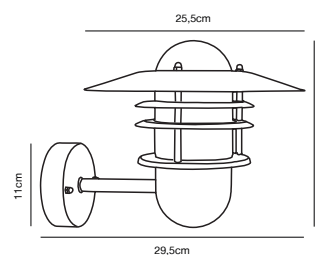

*15 year guarantee
on corrosion