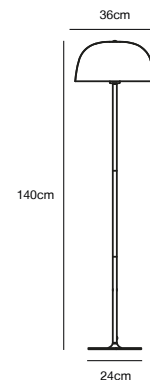

White 73065001
Metal