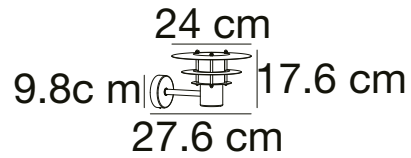

BASTIA 24 Wall light

Masterbox Qty. 3
Size H: 17,6 cm, D: 27,6 cm, Shade Ø: 24 cm, Base: 9.8 cm
IP Class IP54, Class 1 (Earth contact)
Lightsources E14 - Not included

Features
Parallel connection possible
Only one visible screw