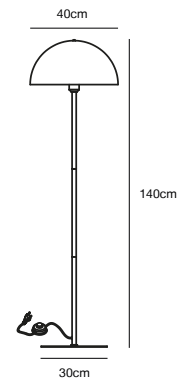

- Features**
- Exclusive and classic style
- Mouth blown glass shade

White 48555001
Metal

Black 48555003
Metal

NEW Beige 48555009
Metal

Green 48555023
Metal

ELLEN 20 Table lamp

- Masterbox** Qty. 3
- Size** H: 40 cm, W: 20 cm, L: 20 cm, Shade Ø: 20 cm,
Tube Ø: 1,15 cm, Base Ø: 15 cm
- IP Class** IP20, Class 2 (Double isolated)
- Cable** Textile cable: White/Black 150 cm, non replaceable. Switch on
the base
- Lightsource** E14 - not included
Can not be dimmed

- Features**
- Contemporary and simple style
- Creating a soft downlight

White 48584001
Metal

Black 48584003
Metal

ELLEN 40 Floor lamp

- Masterbox** Qty. 2
- Size** H: 140 cm, Shade Ø: 40 cm, Base Ø: 30 cm
- IP Class** IP20, Class 2 (Double isolated)
- Cable** Textile cable: White/Black 150 cm, non replaceable. Switch on the cable
- Lightsource** E27 - not included
Can not be dimmed

- Features**
- Contemporary and simple style
- Creating a soft downlight

NEW Black 2213505003
Metal

EXPLORE Table lamp

- Masterbox** Qty. 3
- Size** H: 55 cm, W: 23,4 cm, Shade Ø: 5,5 cm, Tube Ø: 1,5 cm, Base Ø: 15 cm
- IP Class** IP20, Class 2 (Double isolated)
- Cable** Black 150 cm, non replaceable. Switch on the cable
- Lightsource** GU10 - not included
Can not be dimmed

- Features**
- Contemporary and simple style
- Adjustable lamp head for a directional light
- Flexible arm for a directional light

NEW Black 2213514003
Metal

EXPLORE Floor lamp

Masterbox	Qty. 3
Size	H: 179,4 cm, W: 25,4 cm, Shade Ø: 5,5 cm, Tube Ø: 1,5 cm, Base Ø: 25 cm
IP Class	IP20, Class 2 (Double isolated)
Cable	Black 150 cm, non replaceable. Switch on the cable
Lightsource	GU10 - not included Can not be dimmed