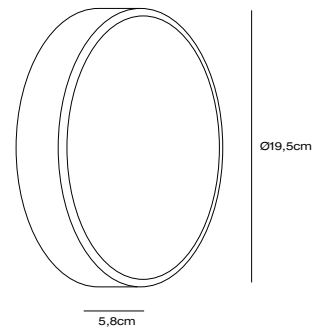

White 46801001
Metal/Glass