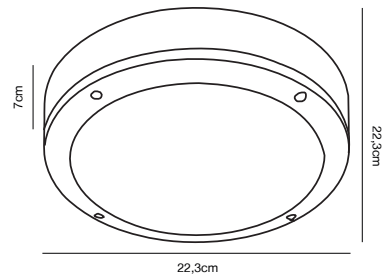

Black 77646003
Aluminium/Plastic

Desi 28 Ceiling light

Masterbox Qty. 3
Size Ø: 27.5 cm, D: 8 cm
IP Class IP44, Class 1 (Earth contact)
Lightsource E27 - Not included

Features
Build-in parallel connection