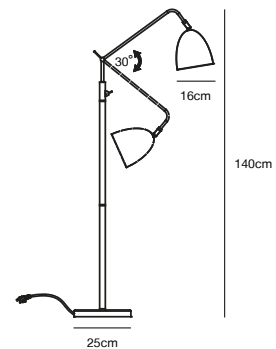

- Masterbox** Qty. 2
- Size** H: 54 cm, Shade Ø: 16 cm, Base Ø: 18 cm, Tilt angle: 30°
- IP Class** IP20, Class 2 (Double isolated)
- Cable** White 150 cm, non replaceable. Switch on the base
- Lightsource** E27 - not included
Can not be dimmed

Features

- Contemporary and simple style
- Adjustable lamp head for a directional light

White 48654001
Metal

Black 48654003
Metal

ALEXANDER 16 Floor lamp

- Masterbox** Qty. 2
- Size** H: 140 cm, Shade Ø: 16 cm, Base Ø: 25 cm, Tilt angle: 30°
- IP Class** IP20, Class 2 (Double isolated)
- Cable** White 150 cm, non replaceable. Switch on the fixture
- Lightsource** E27 - not included
Can not be dimmed

Features

- Contemporary and simple style
- Adjustable lamp head for a directional light

White 48621001
Metal

Black 48621003
Metal

ALEXANDER 16 Wall light

- Masterbox** Qty. 2
Size H: 30 cm, D: 37 cm, Shade Ø: 16 cm, Base: Ø 12 cm,
Tilt angle: 30°
IP Class IP20, Class 2 (Double isolated)
Cable White 150 cm, replaceable. Switch on the base
Lightsource E27 - not included
Can not be dimmed