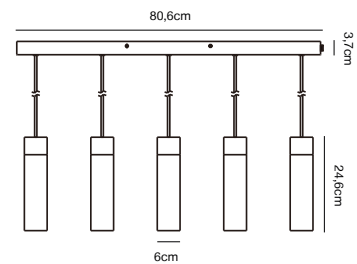

TILO 3-Spot Pendant

Masterbox	Qty. 3
Size	W: 22 cm, L: 6 cm, Shade Ø: 6 cm
IP Class	IP20, Class 2 (Double isolated)
Cable	Textile cable: Black 200 cm, non replaceable
Canopy	Color: Black, Material: Metal. Dimension: 22,6 cm
Lightsource	GU10 - not included Can be dimmed by choosing a dimmable bulb

Features

Natural Scandinavian simplicity
Natural mix of ash wood and matte metal
Emits a precise downward light

TILO 5-Spot Pendant

Masterbox	Qty. 2
Size	W: 6 cm, L: 80,6 cm, Shade Ø: 6 cm
IP Class	IP20, Class 2 (Double isolated)
Cable	Textile cable: Black 200 cm, non replaceable
Canopy	Color: Black, Material: Metal. Dimension: 80,6 cm
Lightsource	GU10 - not included Can be dimmed by choosing a dimmable bulb

Features

Natural Scandinavian simplicity
Natural mix of ash wood and matte metal
Emits a precise downward light